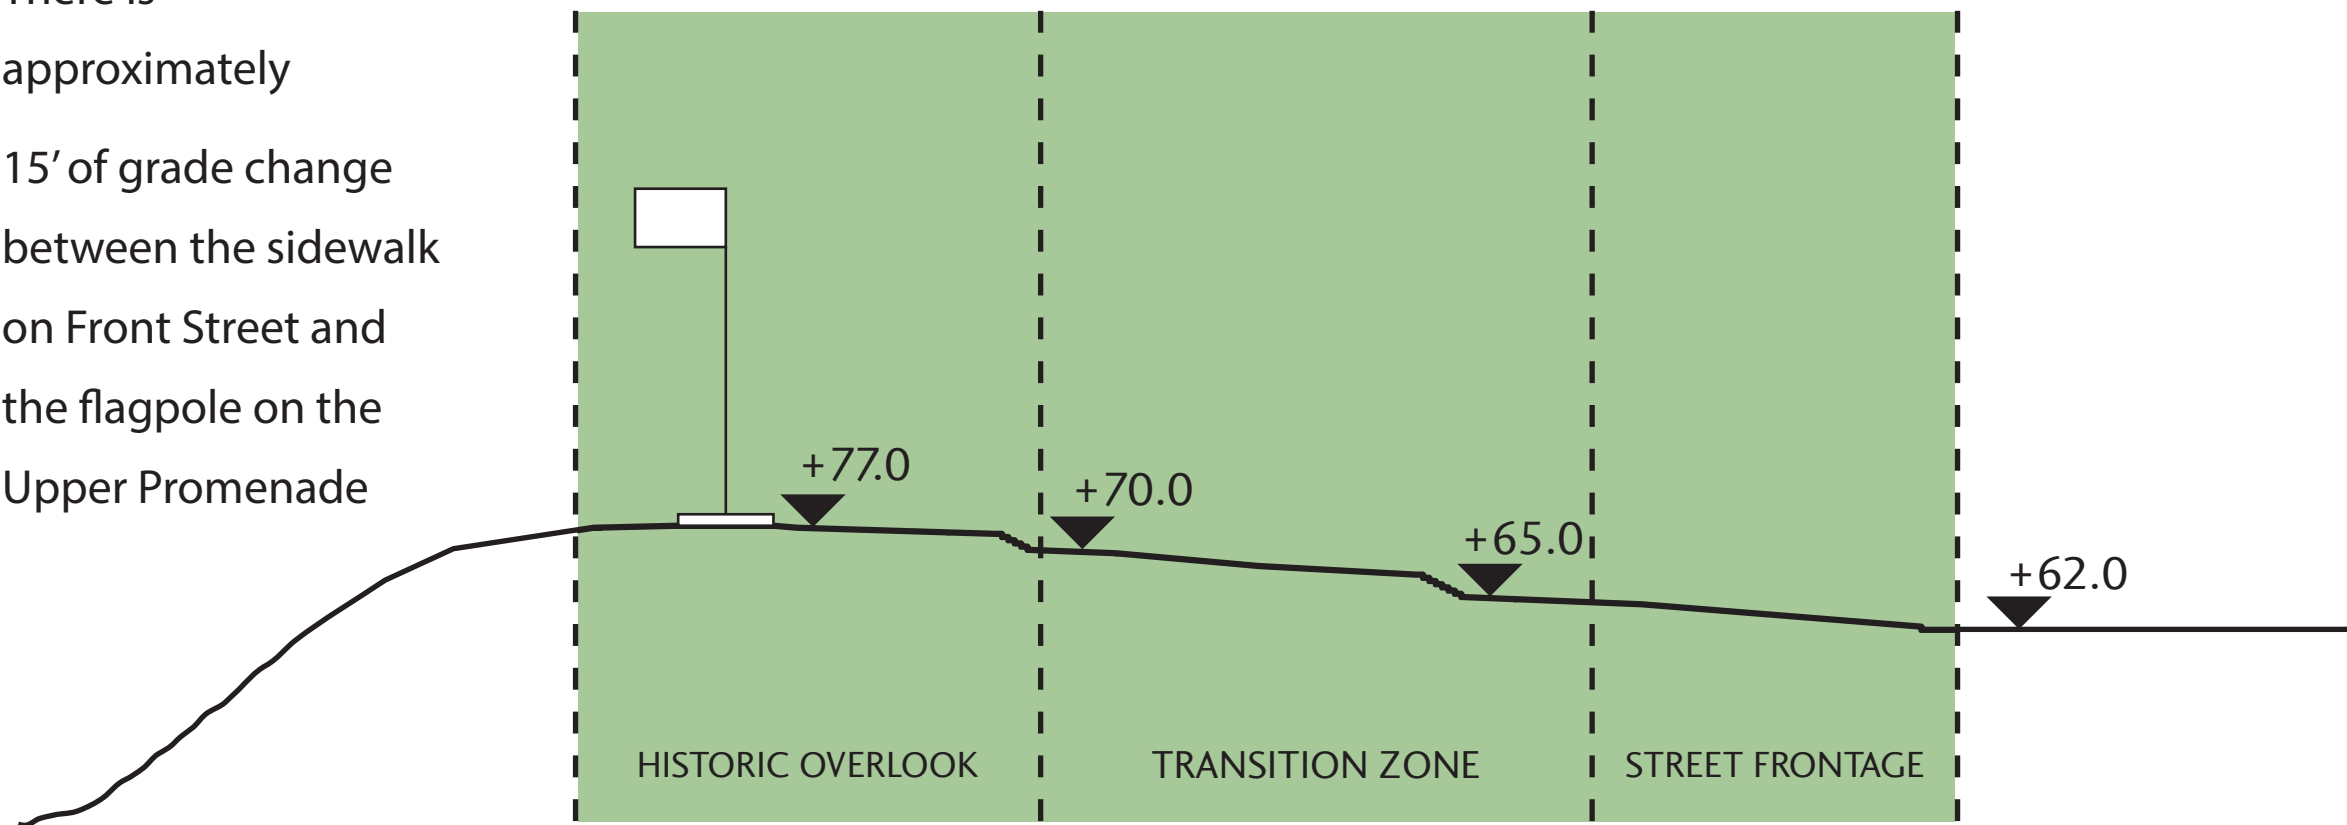

## Bidding & Construction - 12 Months

2020

2021

2021

-  Historic Promenade
-  Urban Park / Access
-  Street-level Connections

PROMENADE HILL PARK  
Existing Conditions Diagram

There is approximately 15' of grade change between the sidewalk on Front Street and the flagpole on the Upper Promenade