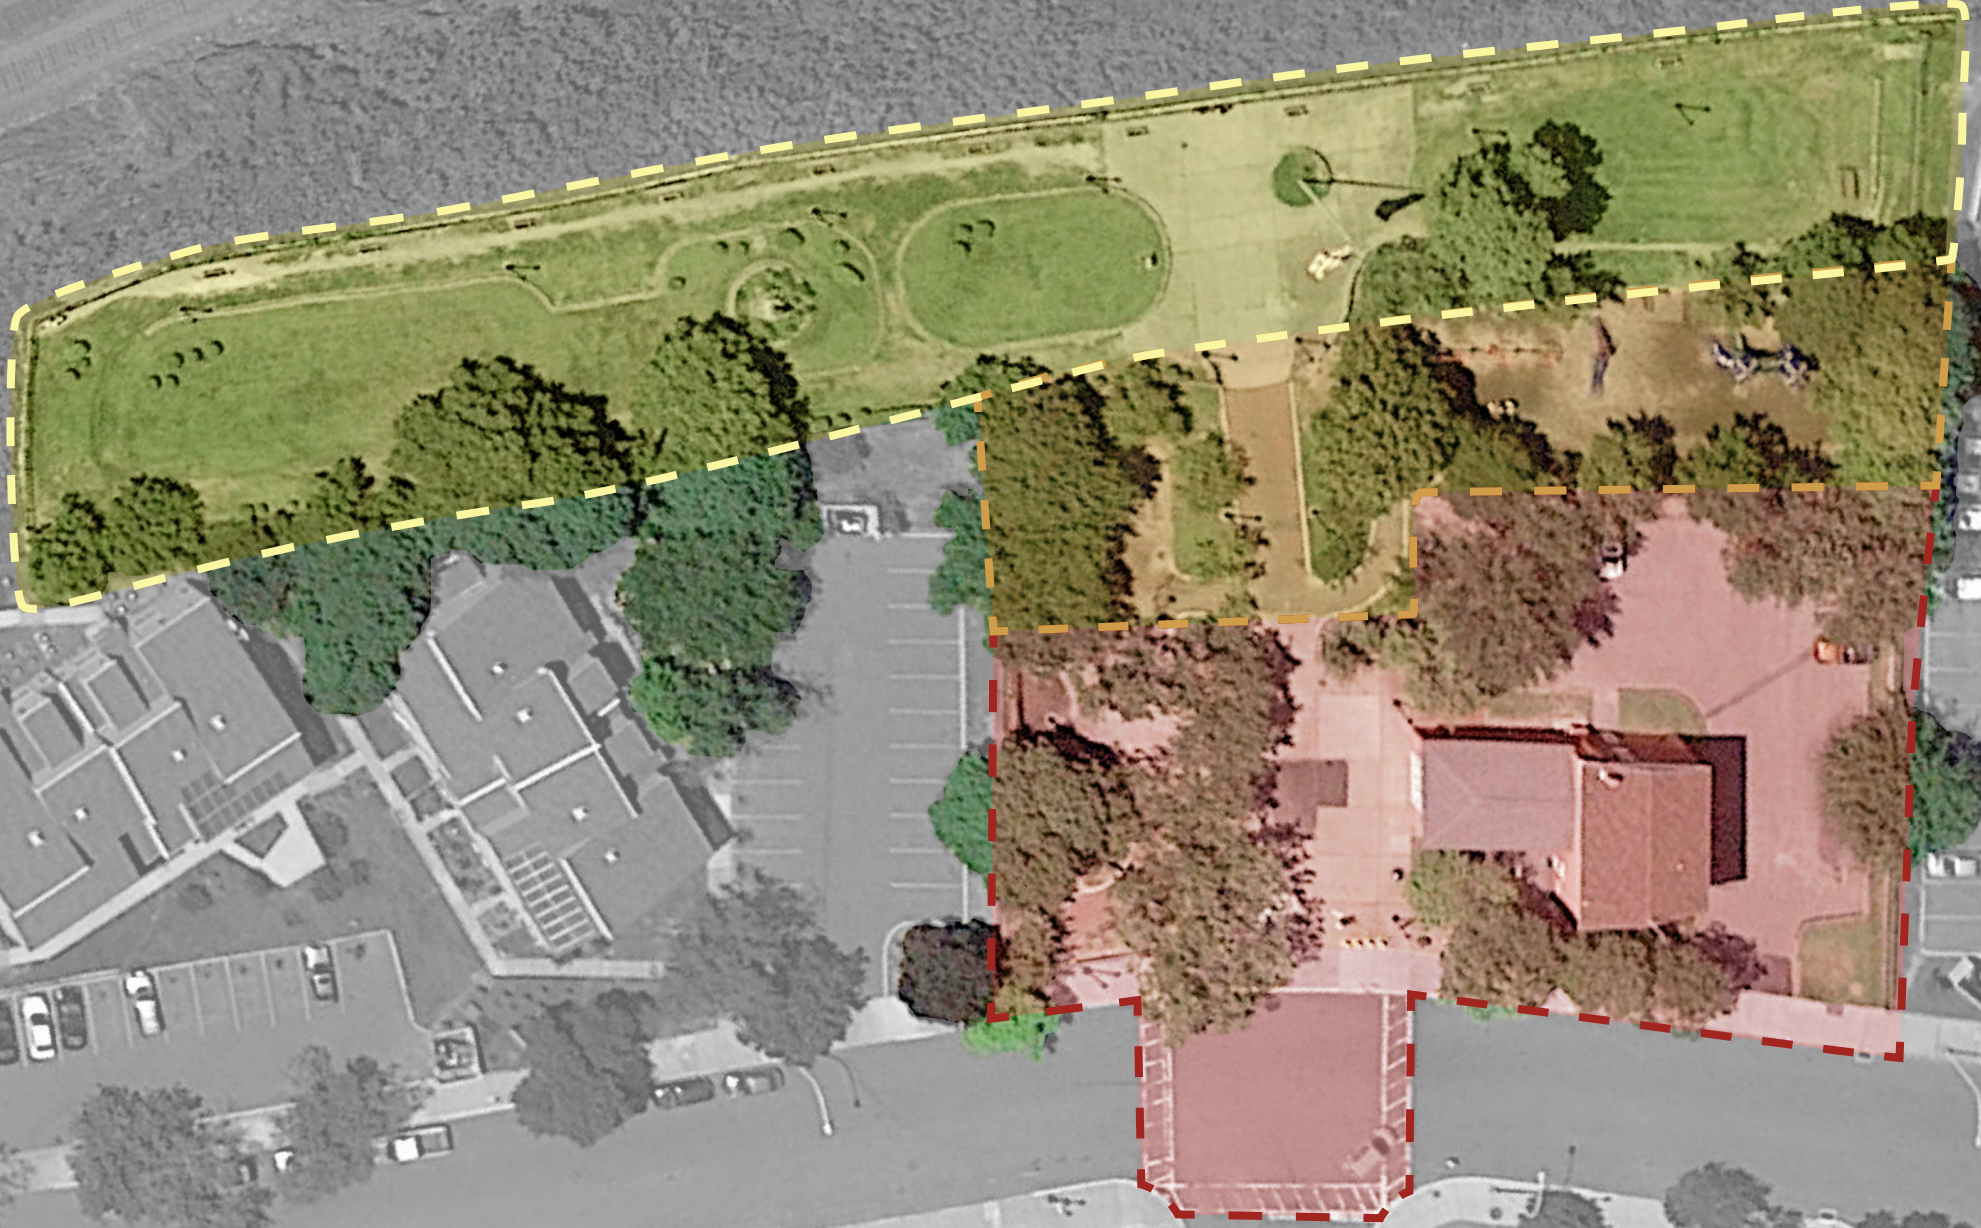

## Existing Conditions

- View south showing informal path and existing lights and benches

## Bidding & Construction - 12 Months

2020

2021

2021

-  Historic Promenade
-  Urban Park / Access
-  Street-level Connections

PROMENADE HILL PARK  
Existing Conditions Diagram

There is approximately 15' of grade change between the sidewalk on Front Street and the flagpole on the Upper Promenade