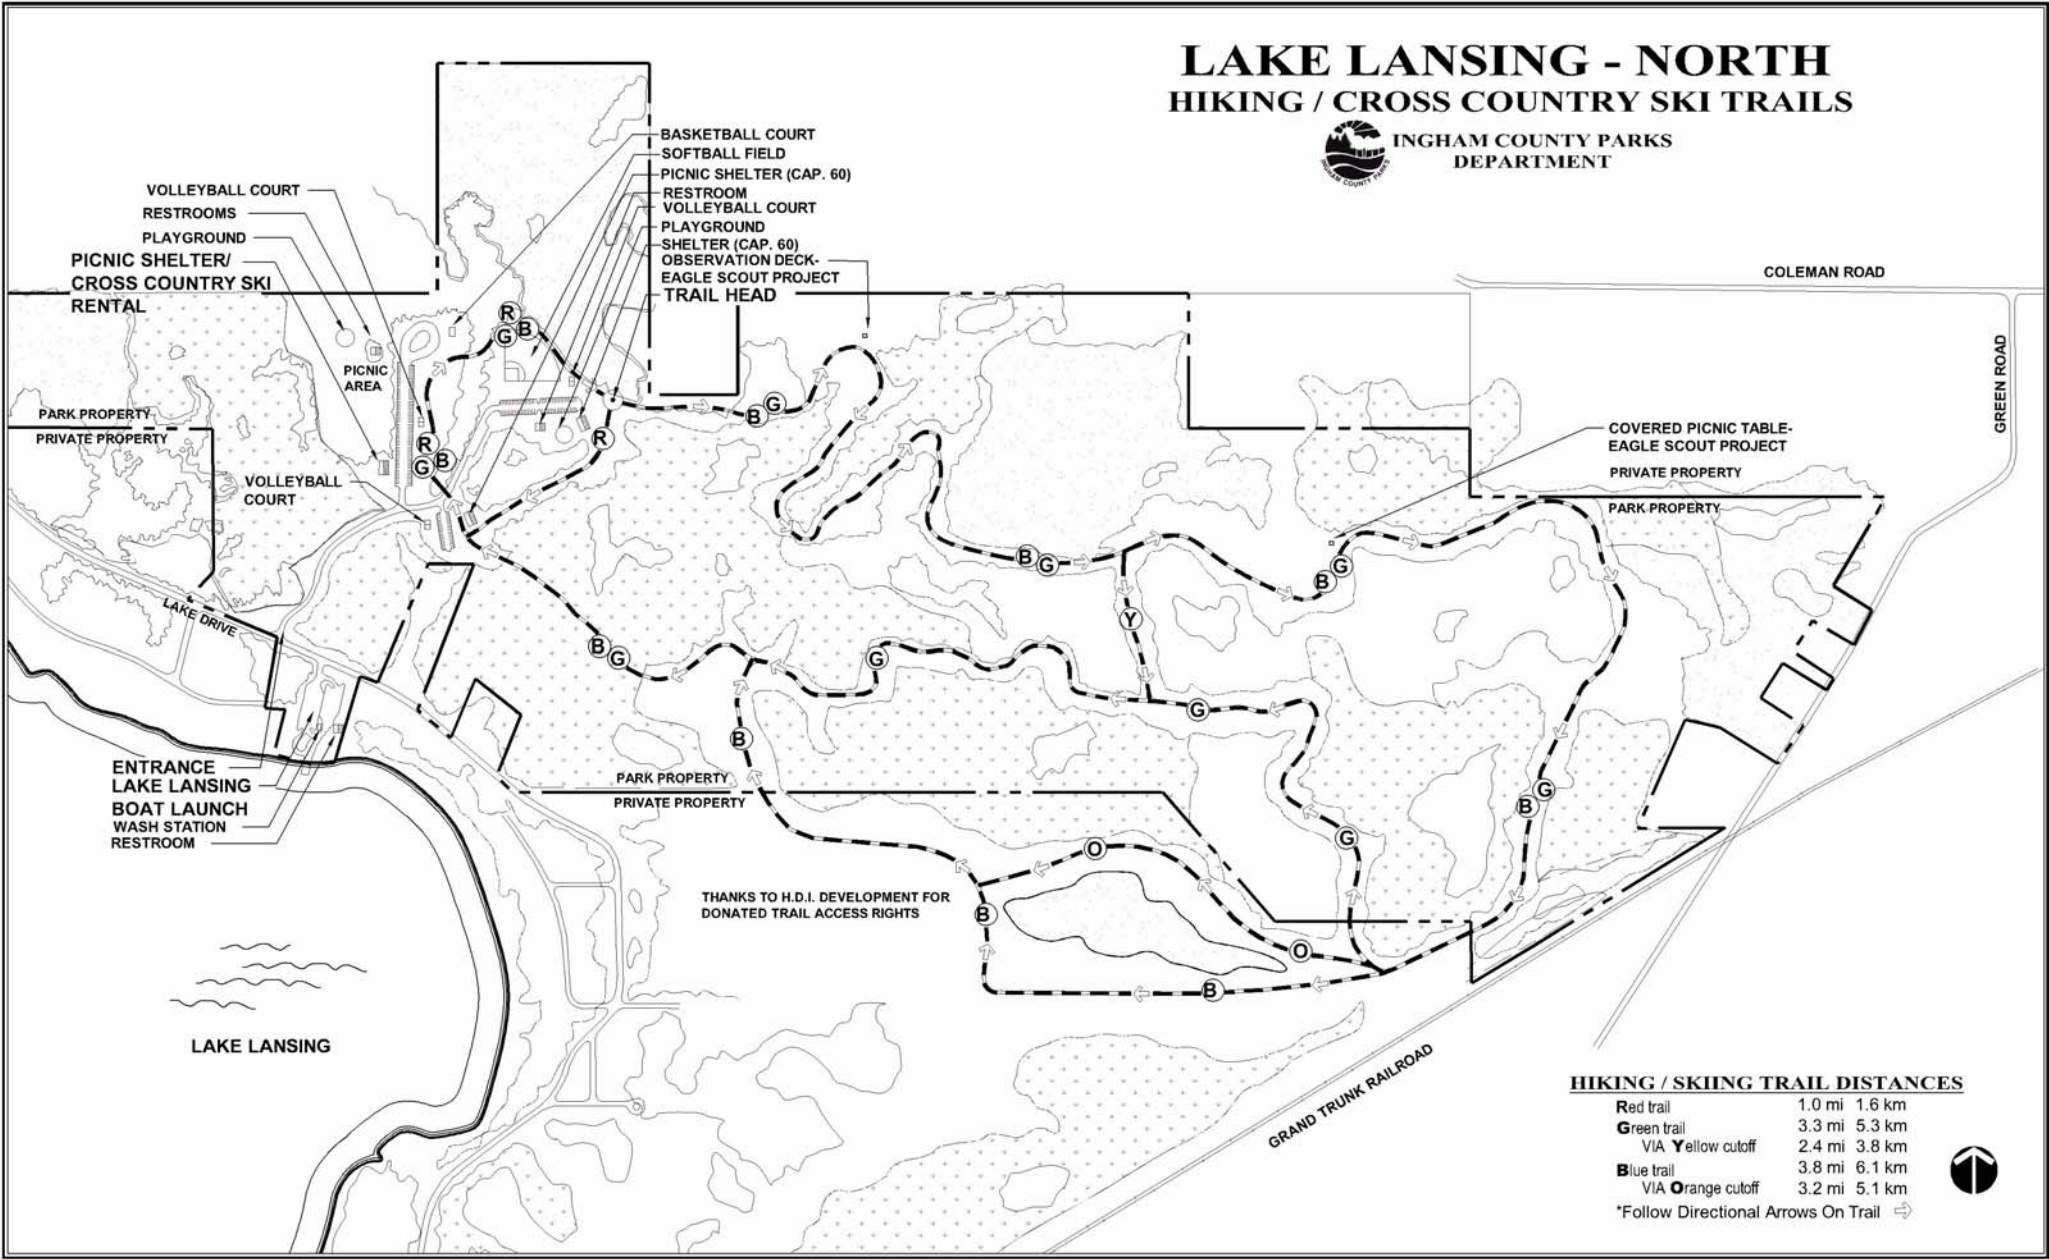

LAKE LANSING - NORTH HIKING / CROSS COUNTRY SKI TRAILS

INGHAM COUNTY PARKS
DEPARTMENT

HIKING / SKIING TRAIL DISTANCES

Red trail	1.0 mi	1.6 km
Green trail	3.3 mi	5.3 km
VIA Yellow cutoff	2.4 mi	3.8 km
Blue trail	3.8 mi	6.1 km
VIA Orange cutoff	3.2 mi	5.1 km

*Follow Directional Arrows On Trail →