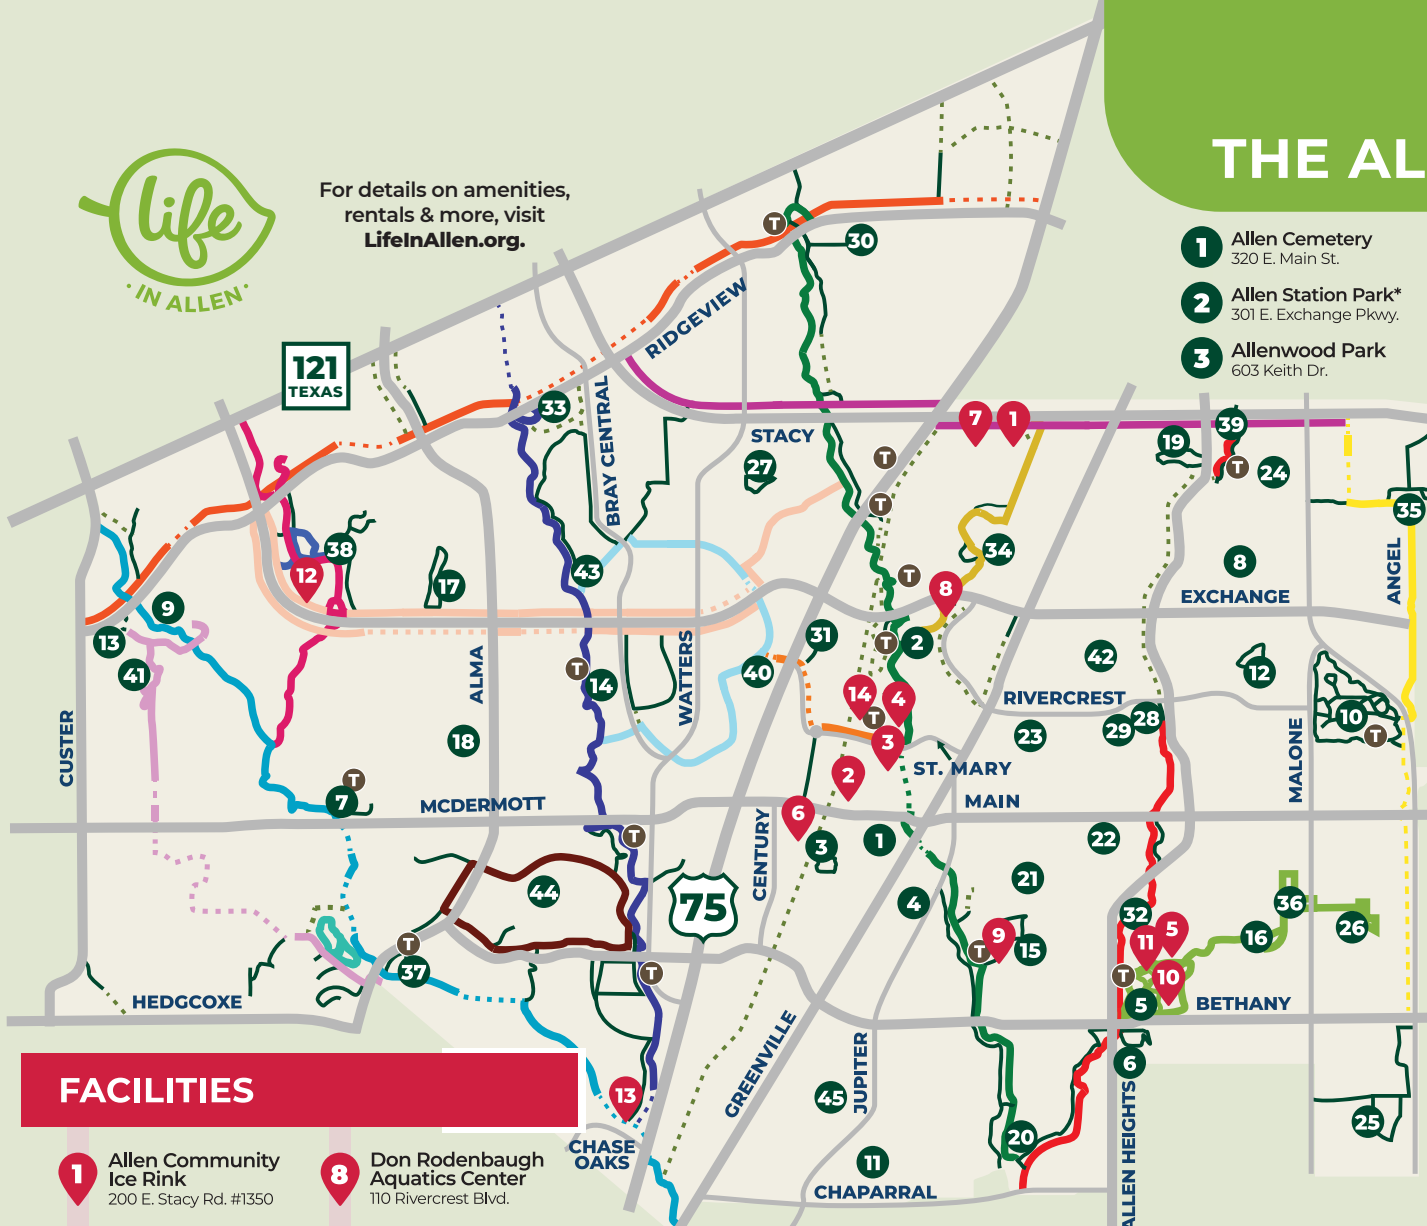

For details on amenities, rentals & more, visit LifeInAllen.org.

THE ALLEN PARKS SYSTEM

- 1 Allen Cemetery
  320 E. Main St.
- 2 Allen Station Park*
  301 E. Exchange Pkwy.
- 3 Allenwood Park
  603 Keith Dr.
- 4 Bark Yard Dog Park*
  510 S. Jupiter Rd.
- 5 Bethany Lakes Park*
  745 S. Allen Heights Dr.
- 6 Bethany Ridge Park
  1218 E. Bethany Dr.
- 7 Bolin Park
  1510 W. McDermott Dr.
- 8 Bradford Crossing Park
  1405 Bradford Trace Dr.
- 9 Bridgewater Crossing
  1919 Deercreek Dr.
- 10 Celebration Park*
  701 N. Angel Pkwy.
- 11 Cottonwood Bend Park
  630 Meadowbrook Dr.
- 12 Country Meadows Park
  1511 Home Park Dr.
- 13 Custer Meadows Park
  2002 Glenmere Dr.
- 14 Dayspring Nature Preserve
  622 Rainforest Ln.
- 15 Ford Park (East* & West)
  705 Whitman Dr.
- 16 Fox Hollow Park
  1460 Pine Bluff Dr.
- 17 Glendover Park
  1290 Scottsman Dr.
- 18 Green Park
  1305 Comanche Dr.
- 19 Greenville Heights Park
  1310 Shelborn Dr.
- 20 Heritage Park
  1230 S. Aylesbury Dr.
- 21 Hillside Play Area
  711 Rolling Ridge Dr.
- 22 Hillside Wellness Park
  900 E. Main St.
- 23 Liberty Garden
  430 Roaring Springs Dr.
- 24 Lost Creek Park
  1525 Charleston Dr.
- 25 Morgan Crossing Park
  1719 Chaparral Rd.
- 26 Orchards Park
  1705 Lake Travis Dr.
- 27 Quail Run Park
  920 Pelican Dr.
- 28 Reed Park East
  1250 Rivercrest Blvd.
- 29 Reed Park West
  1050 Rivercrest Blvd.
- 30 Ridgeview Crossing Park
  909 New Castle Dr.
- 31 Rolling Hills Park
  222 Glenwick Dr.
- 32 Shadow Lakes Park
  Allen Heights Dr. & Park Pl.
- 33 Spirit Park*
  1151 Ridgeview Dr.
- 34 Spring Meadow Park
  1405 Summerplace Dr.
- 35 Stacy Ridge Park
  1900 Country Brook Ln.
- 36 Story Park
  1540 Edelweiss Dr.
- 37 Sun creek Park
  601 Alma Dr.
- 38 Terrell Community Park
  1680 W. Exchange Pkwy.
- 39 The Bluffs at Lost Creek
  1608 Allen Heights Dr.
- 40 Twin Creeks Civic Space
  902 Comanche Dr.
- 41 Twin Creeks Park
  803 Shallowater Dr.
- 42 Walden Park
  901 Thoreau Dr.
- 43 Waterford Park
  1225 Hueco Dr.
- 44 Watters Crossing Park
  1201 Bel Air Dr.
- 45 Windridge Park
  1015 Cambridge Dr.

FACILITIES

- 1 Allen Community Ice Rink
  200 E. Stacy Rd. #1350
- 2 Allen Heritage Depot & Train
  100 E. Main St.
- 3 Allen Heritage Village
  450 St. Mary Dr.
- 4 Allen Senior Recreation Center
  451 St. Mary Dr.
- 5 Amenities Bldg.
  745 S. Allen Heights
- 6 Parks Admin (Allen Civic Plaza)
  301 Century Pkwy.
- 7 Credit Union of Texas Event Center
  200 E. Stacy Rd. #1350
- 8 Don Rodenbaugh Aquatics Center
  110 Rivercrest Blvd.
- 9 Ford Pool
  724 Whitman Dr.
- 10 Joe Farmer Recreation Center
  1201 E. Bethany Dr.
- 11 Lakeside Clubhouse
  745 S. Allen Heights
- 12 Stephen G. Terrell Recreation Center
  1680 W. Exchange Pkwy.
- 13 The Courses at Watters Creek
  7201 Chase Oaks Blvd. (Plano)
- 14 The Edge
  201 St. Mary Dr.

TRAILS

1. EXISTING
   - FUTURE
   - NAMED TRAIL BY COLOR
   - PRIMARY TRAILHEAD
2. Allen Station Trail
   - Allen Trail
   - Bel Air Trail
   - Bethany Lakes Trail
   - Celebration Pass
   - Cottonwood Trail
   - East Rowlett Trail
   - Exchange Trail
   - Mustang Creek Trail
   - Ridgeview Trail
   - Rowlett Creek Trail
   - Shallowater Trail
   - Stacy Trail
   - Storybook Trail
   - Trail at the Woods
   - Urban Center Loop
   - Watters Trail

*Asterisks on Park Listing notes available public restroom at an Allen Community/Regional Park