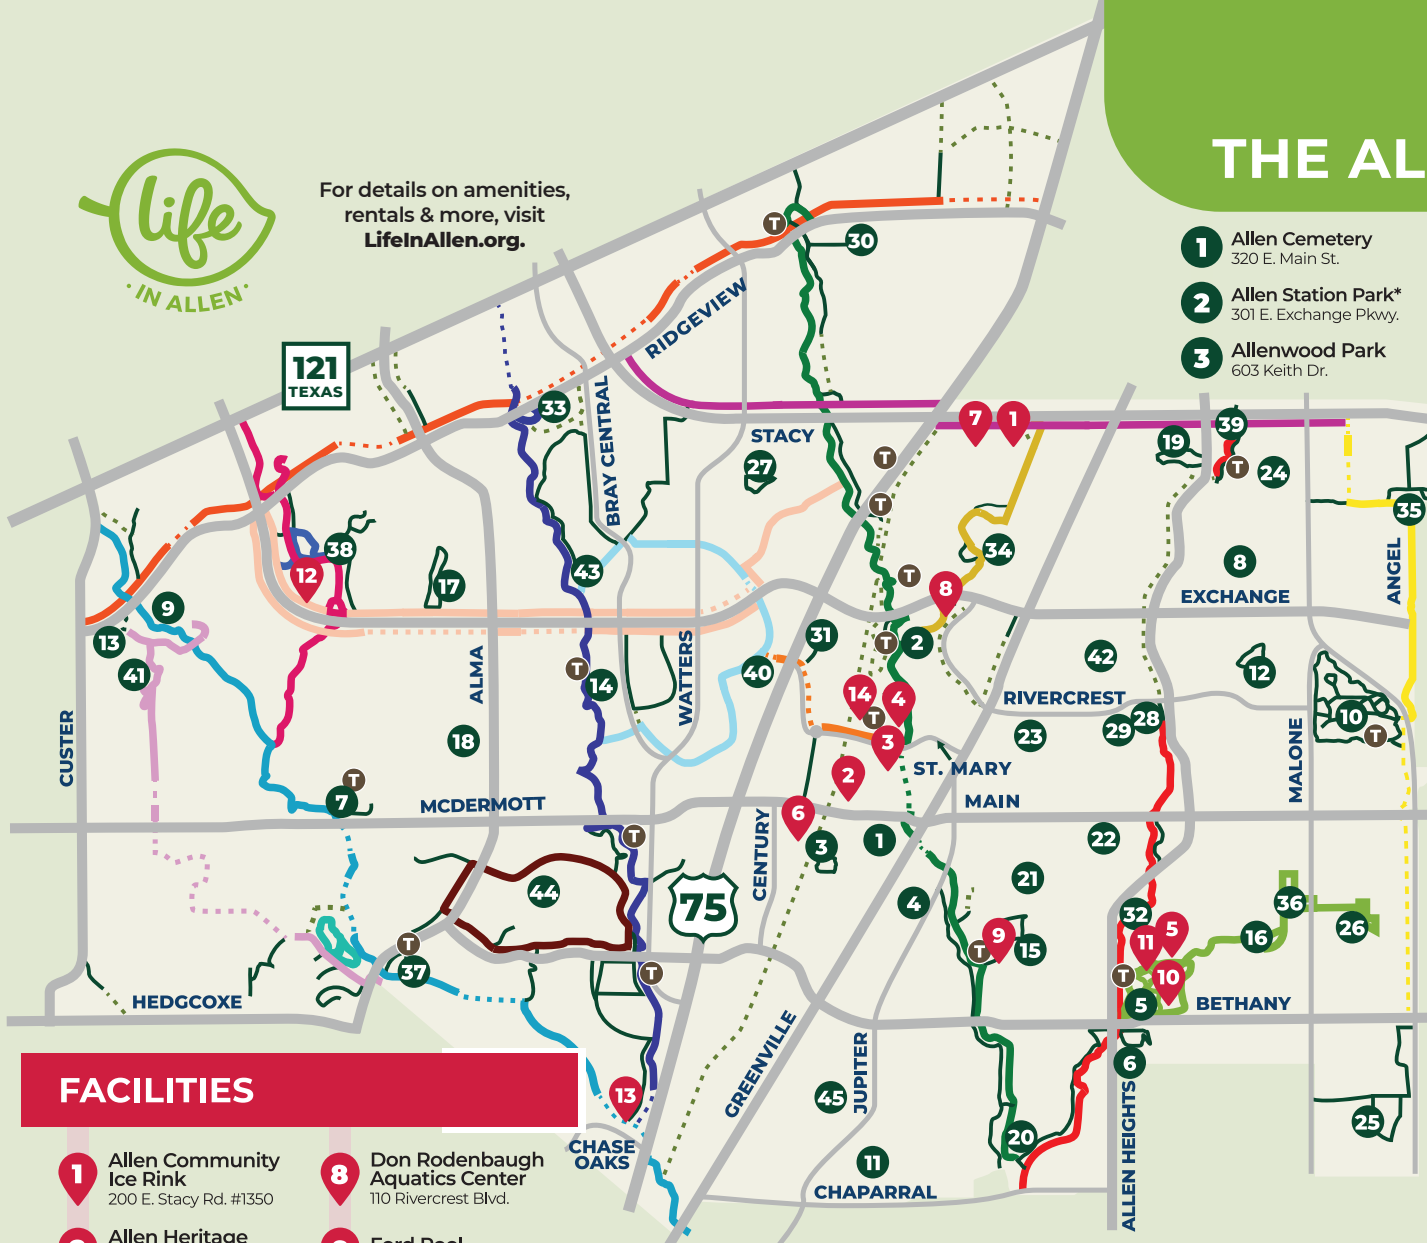

For details on amenities, rentals & more, visit LifeInAllen.org.

THE ALLEN PARKS SYSTEM

- 1 Allen Cemetery
  320 E. Main St.
- 2 Allen Station Park*
  301 E. Exchange Pkwy.
- 3 Allenwood Park
  603 Keith Dr.
- 4 Bark Yard Dog Park*
  510 S. Jupiter Rd.
- 5 Bethany Lakes Park*
  745 S. Allen Heights Dr.
- 6 Bethany Ridge Park
  1218 E. Bethany Dr.
- 7 Bolin Park
  1510 W. McDermott Dr.
- 8 Bradford Crossing Park
  1405 Bradford Trace Dr.
- 9 Bridgewater Crossing
  1919 Deercreek Dr.
- 10 Celebration Park*
  701 N. Angel Pkwy.
- 11 Cottonwood Bend Park
  630 Meadowbrook Dr.
- 12 Country Meadows Park
  1511 Home Park Dr.
- 13 Custer Meadows Park
  2002 Glenmere Dr.
- 14 Dayspring Nature Preserve
  Parking: 910 Comanche Dr.
- 15 Ford Park (East* & West)
  705 Whitman Dr.
- 16 Fox Hollow Park
  1460 Pine Bluff Dr.
- 17 Glendover Park
  1290 Scottsman Dr.
- 18 Green Park
  1305 Comanche Dr.
- 19 Greenville Heights Park
  1310 Shelborn Dr.
- 20 Heritage Park
  1230 S. Aylesbury Dr.
- 21 Hillside Play Area
  711 Rolling Ridge Dr.
- 22 Hillside Wellness Park
  900 E. Main St.
- 23 Liberty Garden
  430 Roaring Springs Dr.
- 24 Lost Creek Park
  1525 Charleston Dr.
- 25 Morgan Crossing Park
  1719 Chaparral Rd.
- 26 Orchards Park
  1705 Lake Travis Dr.
- 27 Quail Run Park
  920 Pelican Dr.
- 28 Reed Park East
  1250 Rivercrest Blvd.
- 29 Reed Park West
  1050 Rivercrest Blvd.
- 30 Ridgeview Crossing Park
  909 New Castle Dr.
- 31 Rolling Hills Park
  222 Glenwick Dr.
- 32 Shadow Lakes Park
  Allen Heights Dr. & Park Pl.
- 33 Spirit Park*
  1151 Ridgeview Dr.
- 34 Spring Meadow Park
  1405 Summerplace Dr.
- 35 Stacy Ridge Park
  1900 Country Brook Ln.
- 36 Story Park
  1540 Edelweiss Dr.
- 37 Sun creek Park
  601 Alma Dr.
- 38 Terrell Community Park
  1680 W. Exchange Pkwy.
- 39 The Bluffs at Lost Creek
  1608 Allen Heights Dr.
- 40 Twin Creeks Civic Space
  902 Comanche Dr.
- 41 Twin Creeks Park
  803 Shallowater Dr.
- 42 Walden Park
  901 Thoreau Dr.
- 43 Waterford Park
  1225 Hueco Dr.
- 44 Watters Crossing Park
  1201 Bel Air Dr.
- 45 Windridge Park
  1015 Cambridge Dr.

FACILITIES

- 1 Allen Community Ice Rink
  200 E. Stacy Rd. #1350
- 2 Allen Heritage Depot & Train
  100 E. Main St.
- 3 Allen Heritage Village
  450 St. Mary Dr.
- 4 Allen Senior Recreation Center
  451 St. Mary Dr.
- 5 Amenities Bldg.
  745 S. Allen Heights
- 6 Parks Admin (Allen Civic Plaza)
  301 Century Pkwy.
- 7 Credit Union of Texas Event Center
  200 E. Stacy Rd. #1350
- 8 Don Rodenbaugh Aquatics Center
  110 Rivercrest Blvd.
- 9 Ford Pool
  724 Whitman Dr.
- 10 Joe Farmer Recreation Center
  1201 E. Bethany Dr.
- 11 Lakeside Clubhouse
  745 S. Allen Heights
- 12 Stephen G. Terrell Recreation Center
  1680 W. Exchange Pkwy.
- 13 The Courses at Watters Creek
  7201 Chase Oaks Blvd. (Plano)
- 14 The Edge
  201 St. Mary Dr.

TRAILS

1. EXISTING
   - FUTURE
   - NAMED TRAIL BY COLOR
   - PRIMARY TRAILHEAD
2. Allen Station Trail
   - Allen Trail
   - Bel Air Trail
   - Bethany Lakes Trail
   - Celebration Pass
   - Cottonwood Trail
   - East Rowlett Trail
   - Exchange Trail
   - Mustang Creek Trail
   - Ridgeview Trail
   - Rowlett Creek Trail
   - Shallowater Trail
   - Stacy Trail
   - Storybook Trail
   - Trail at the Woods
   - Urban Center Loop
   - Watters Trail

*Asterisks on Park Listing notes available public restroom at an Allen Community/Regional Park