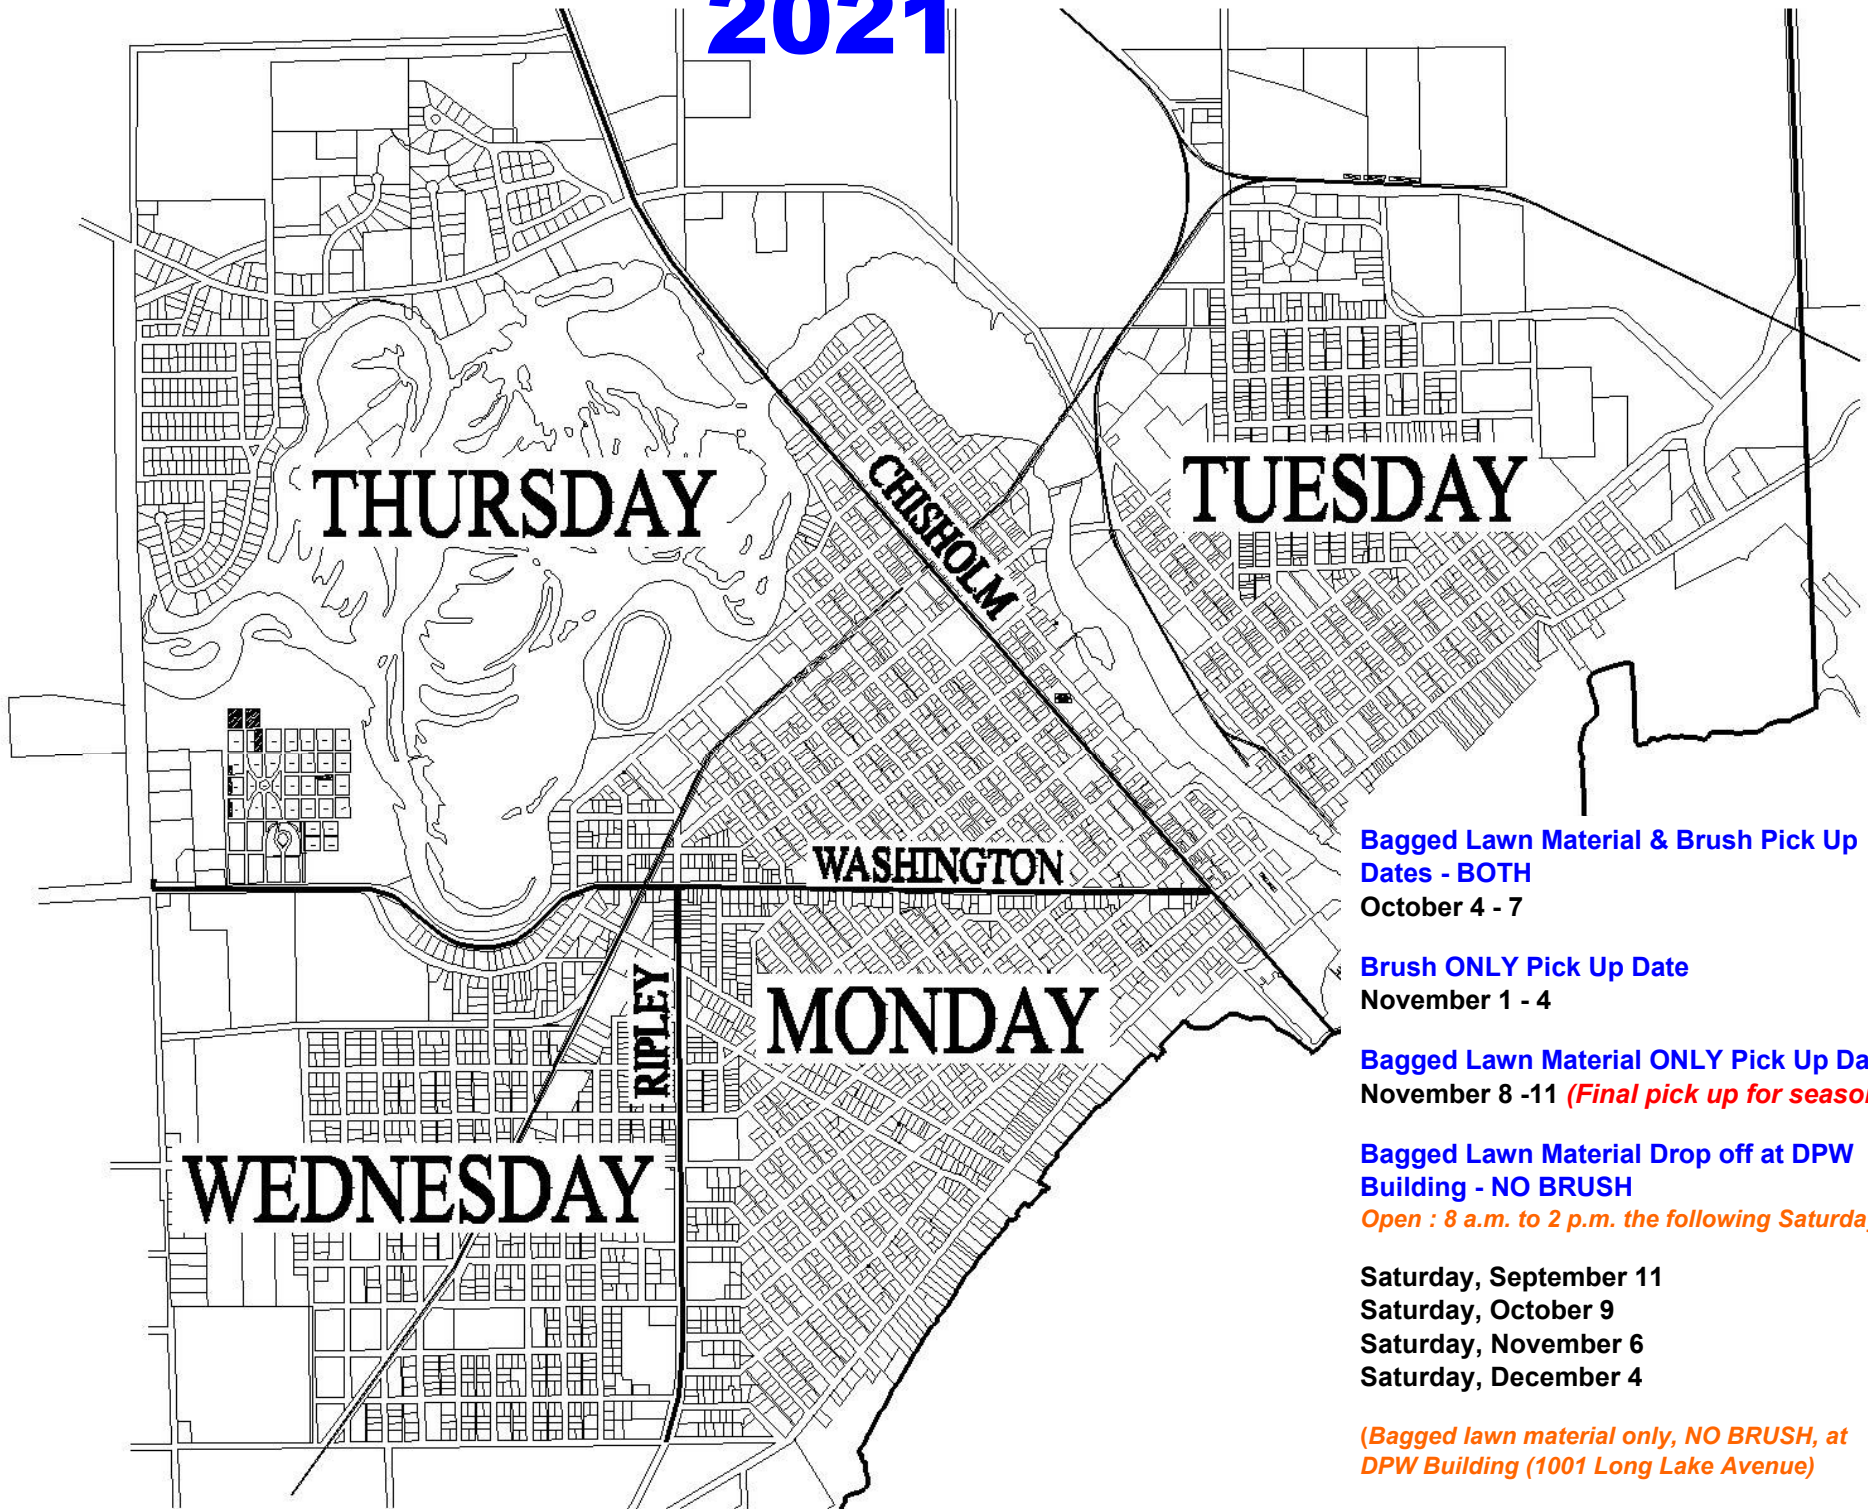

2021

THURSDAY

TUESDAY

WASHINGTON

MONDAY

WEDNESDAY

CHISHOLM

RIPLEY

Bagged Lawn Material & Brush Pick Up Dates - BOTH
October 4 - 7

Brush ONLY Pick Up Date
November 1 - 4

Bagged Lawn Material ONLY Pick Up Date
November 8 -11 *(Final pick up for season)*

Bagged Lawn Material Drop off at DPW Building - NO BRUSH
Open : 8 a.m. to 2 p.m. the following Saturdays

- Saturday, September 11
- Saturday, October 9
- Saturday, November 6
- Saturday, December 4

(Bagged lawn material only, NO BRUSH, at DPW Building (1001 Long Lake Avenue)
Open : 7 a.m. to 3 p.m. Monday—Friday