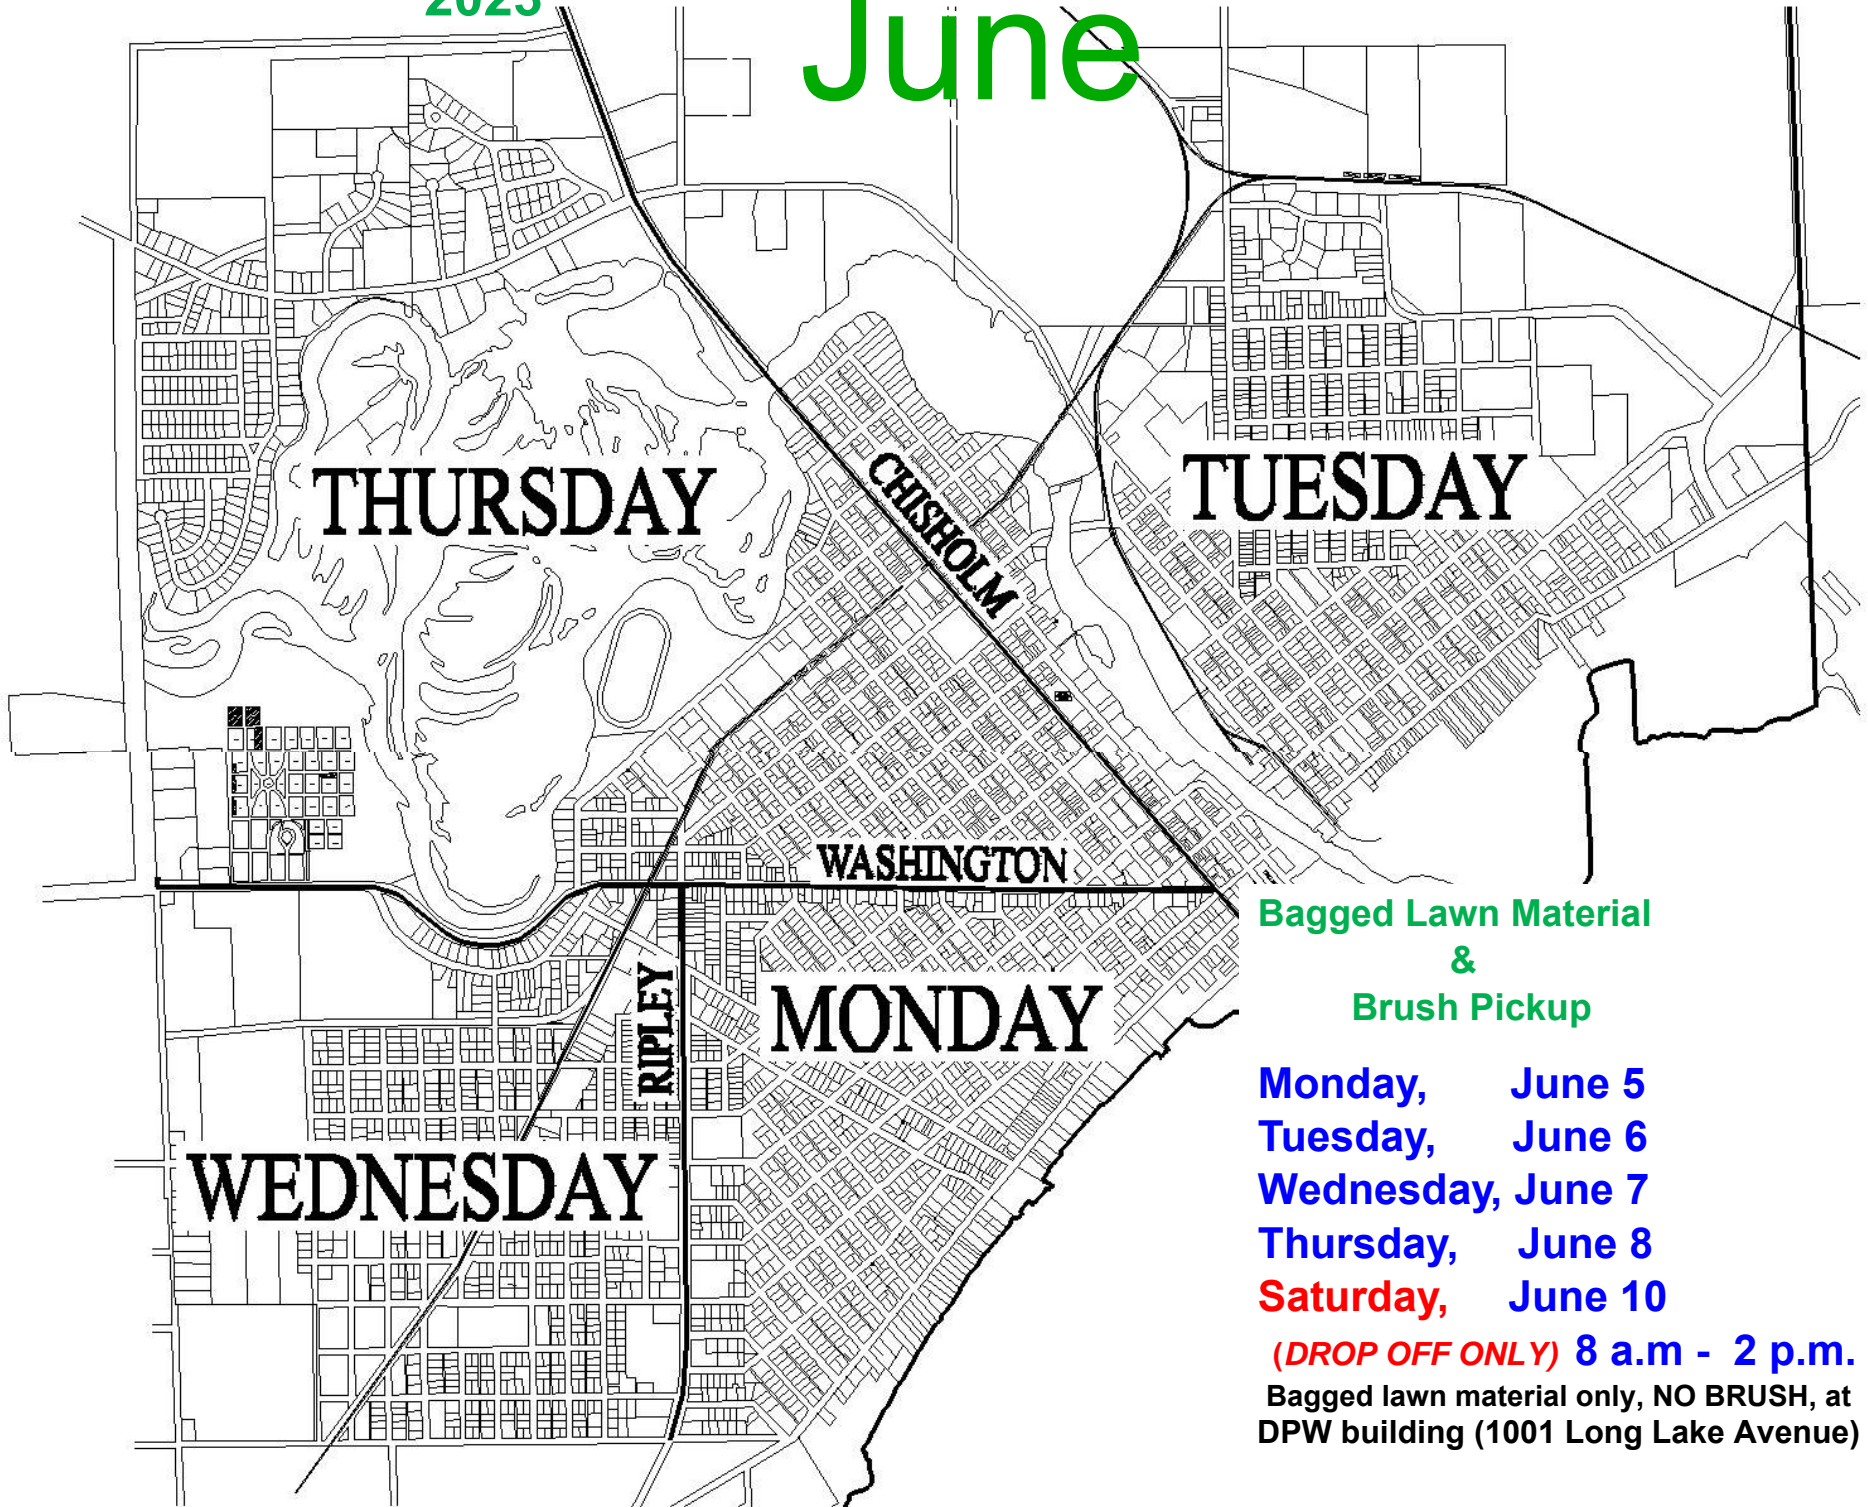

2023

June

**Bagged Lawn Material
&
Brush Pickup**

Monday, June 5

Tuesday, June 6

Wednesday, June 7

Thursday, June 8

Saturday, June 10

(DROP OFF ONLY) 8 a.m - 2 p.m.

Bagged lawn material only, NO BRUSH, at DPW building (1001 Long Lake Avenue)