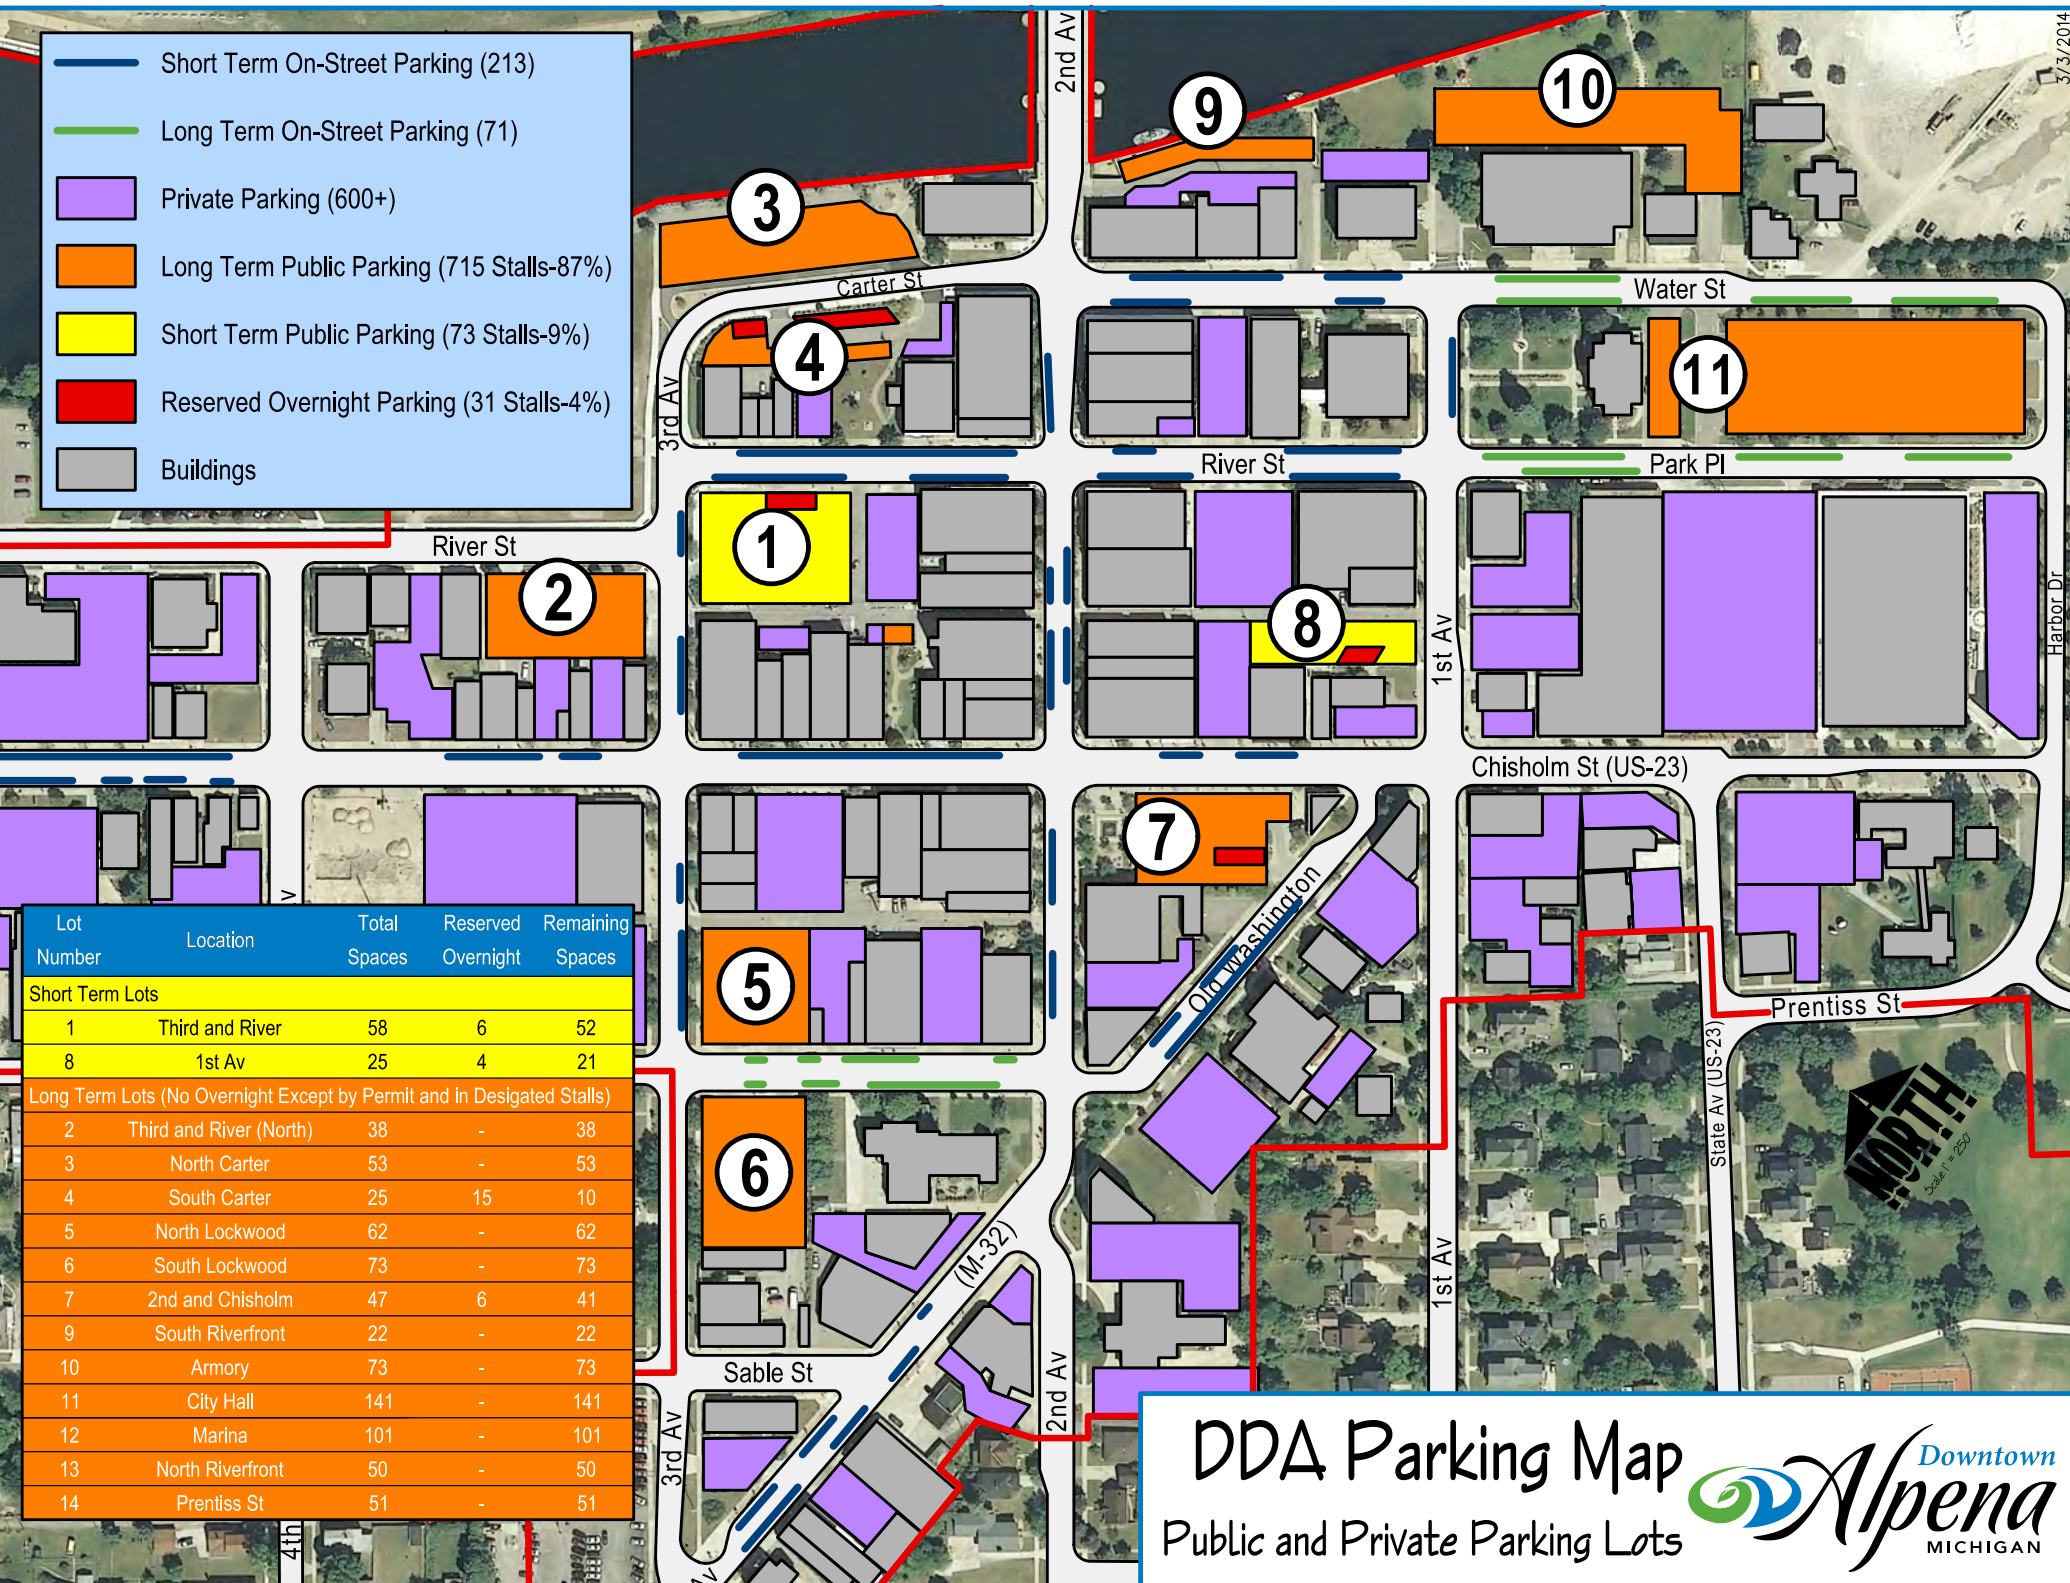

- Short Term On-Street Parking (213)
- Long Term On-Street Parking (71)
- Private Parking (600+)
- Long Term Public Parking (715 Stalls-87%)
- Short Term Public Parking (73 Stalls-9%)
- Reserved Overnight Parking (31 Stalls-4%)
- Buildings

Lot Number	Location	Total Spaces	Reserved Overnight	Remaining Spaces
Short Term Lots				
1	Third and River	58	6	52
8	1st Av	25	4	21
Long Term Lots (No Overnight Except by Permit and in Designated Stalls)				
2	Third and River (North)	38	-	38
3	North Carter	53	-	53
4	South Carter	25	15	10
5	North Lockwood	62	-	62
6	South Lockwood	73	-	73
7	2nd and Chisholm	47	6	41
9	South Riverfront	22	-	22
10	Armory	73	-	73
11	City Hall	141	-	141
12	Marina	101	-	101
13	North Riverfront	50	-	50
14	Prentiss St	51	-	51

DDA Parking Map
 Public and Private Parking Lots