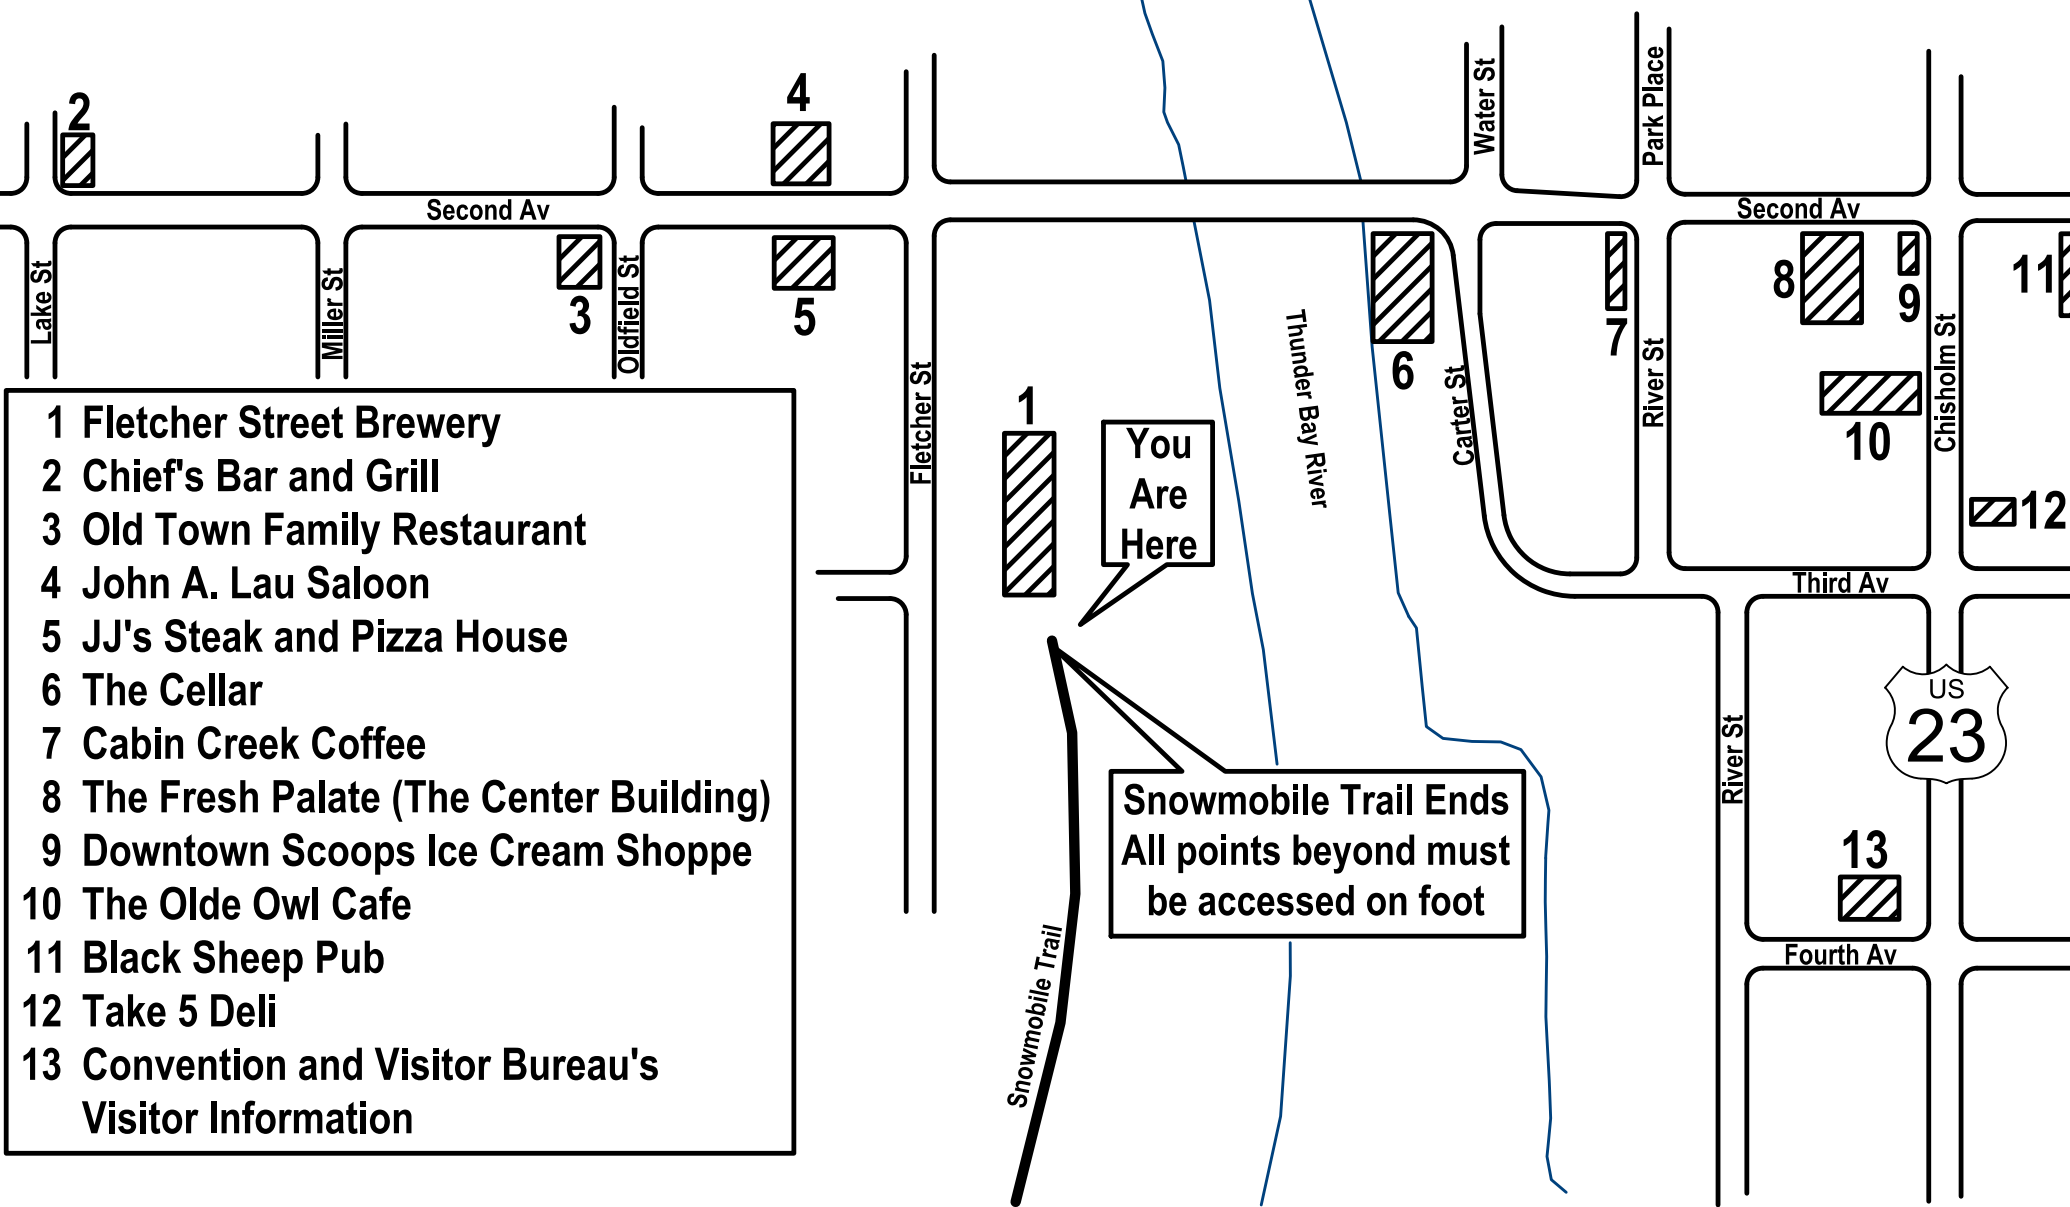

DNR Trail #992

DNR Trail #4

See reverse side for walking map from this point

### Snowmobile Route

- DNR TRAILS
- CITY TRAILS
- ★ TRAILHEAD

#### TRAIL RULES

1. SPEED LIMIT 15 MPH
2. CLOSED FROM 11PM TO 7AM
3. RESPECT PRIVATE PROPERTY
4. FOLLOW ALL TRAFFIC LAWS
5. YIELD TO ALL VEHICLES

This map was created, printed, and maintained by the City of Alpena Engineering Department. If you notice any errors, please notify us. Last Update: Dec 2012

# Restaurant Options within Walking Distance

- 1 Fletcher Street Brewery
- 2 Chief's Bar and Grill
- 3 Old Town Family Restaurant
- 4 John A. Lau Saloon
- 5 JJ's Steak and Pizza House
- 6 The Cellar
- 7 Cabin Creek Coffee
- 8 The Fresh Palate (The Center Building)
- 9 Downtown Scoops Ice Cream Shoppe
- 10 The Olde Owl Cafe
- 11 Black Sheep Pub
- 12 Take 5 Deli
- 13 Convention and Visitor Bureau's Visitor Information