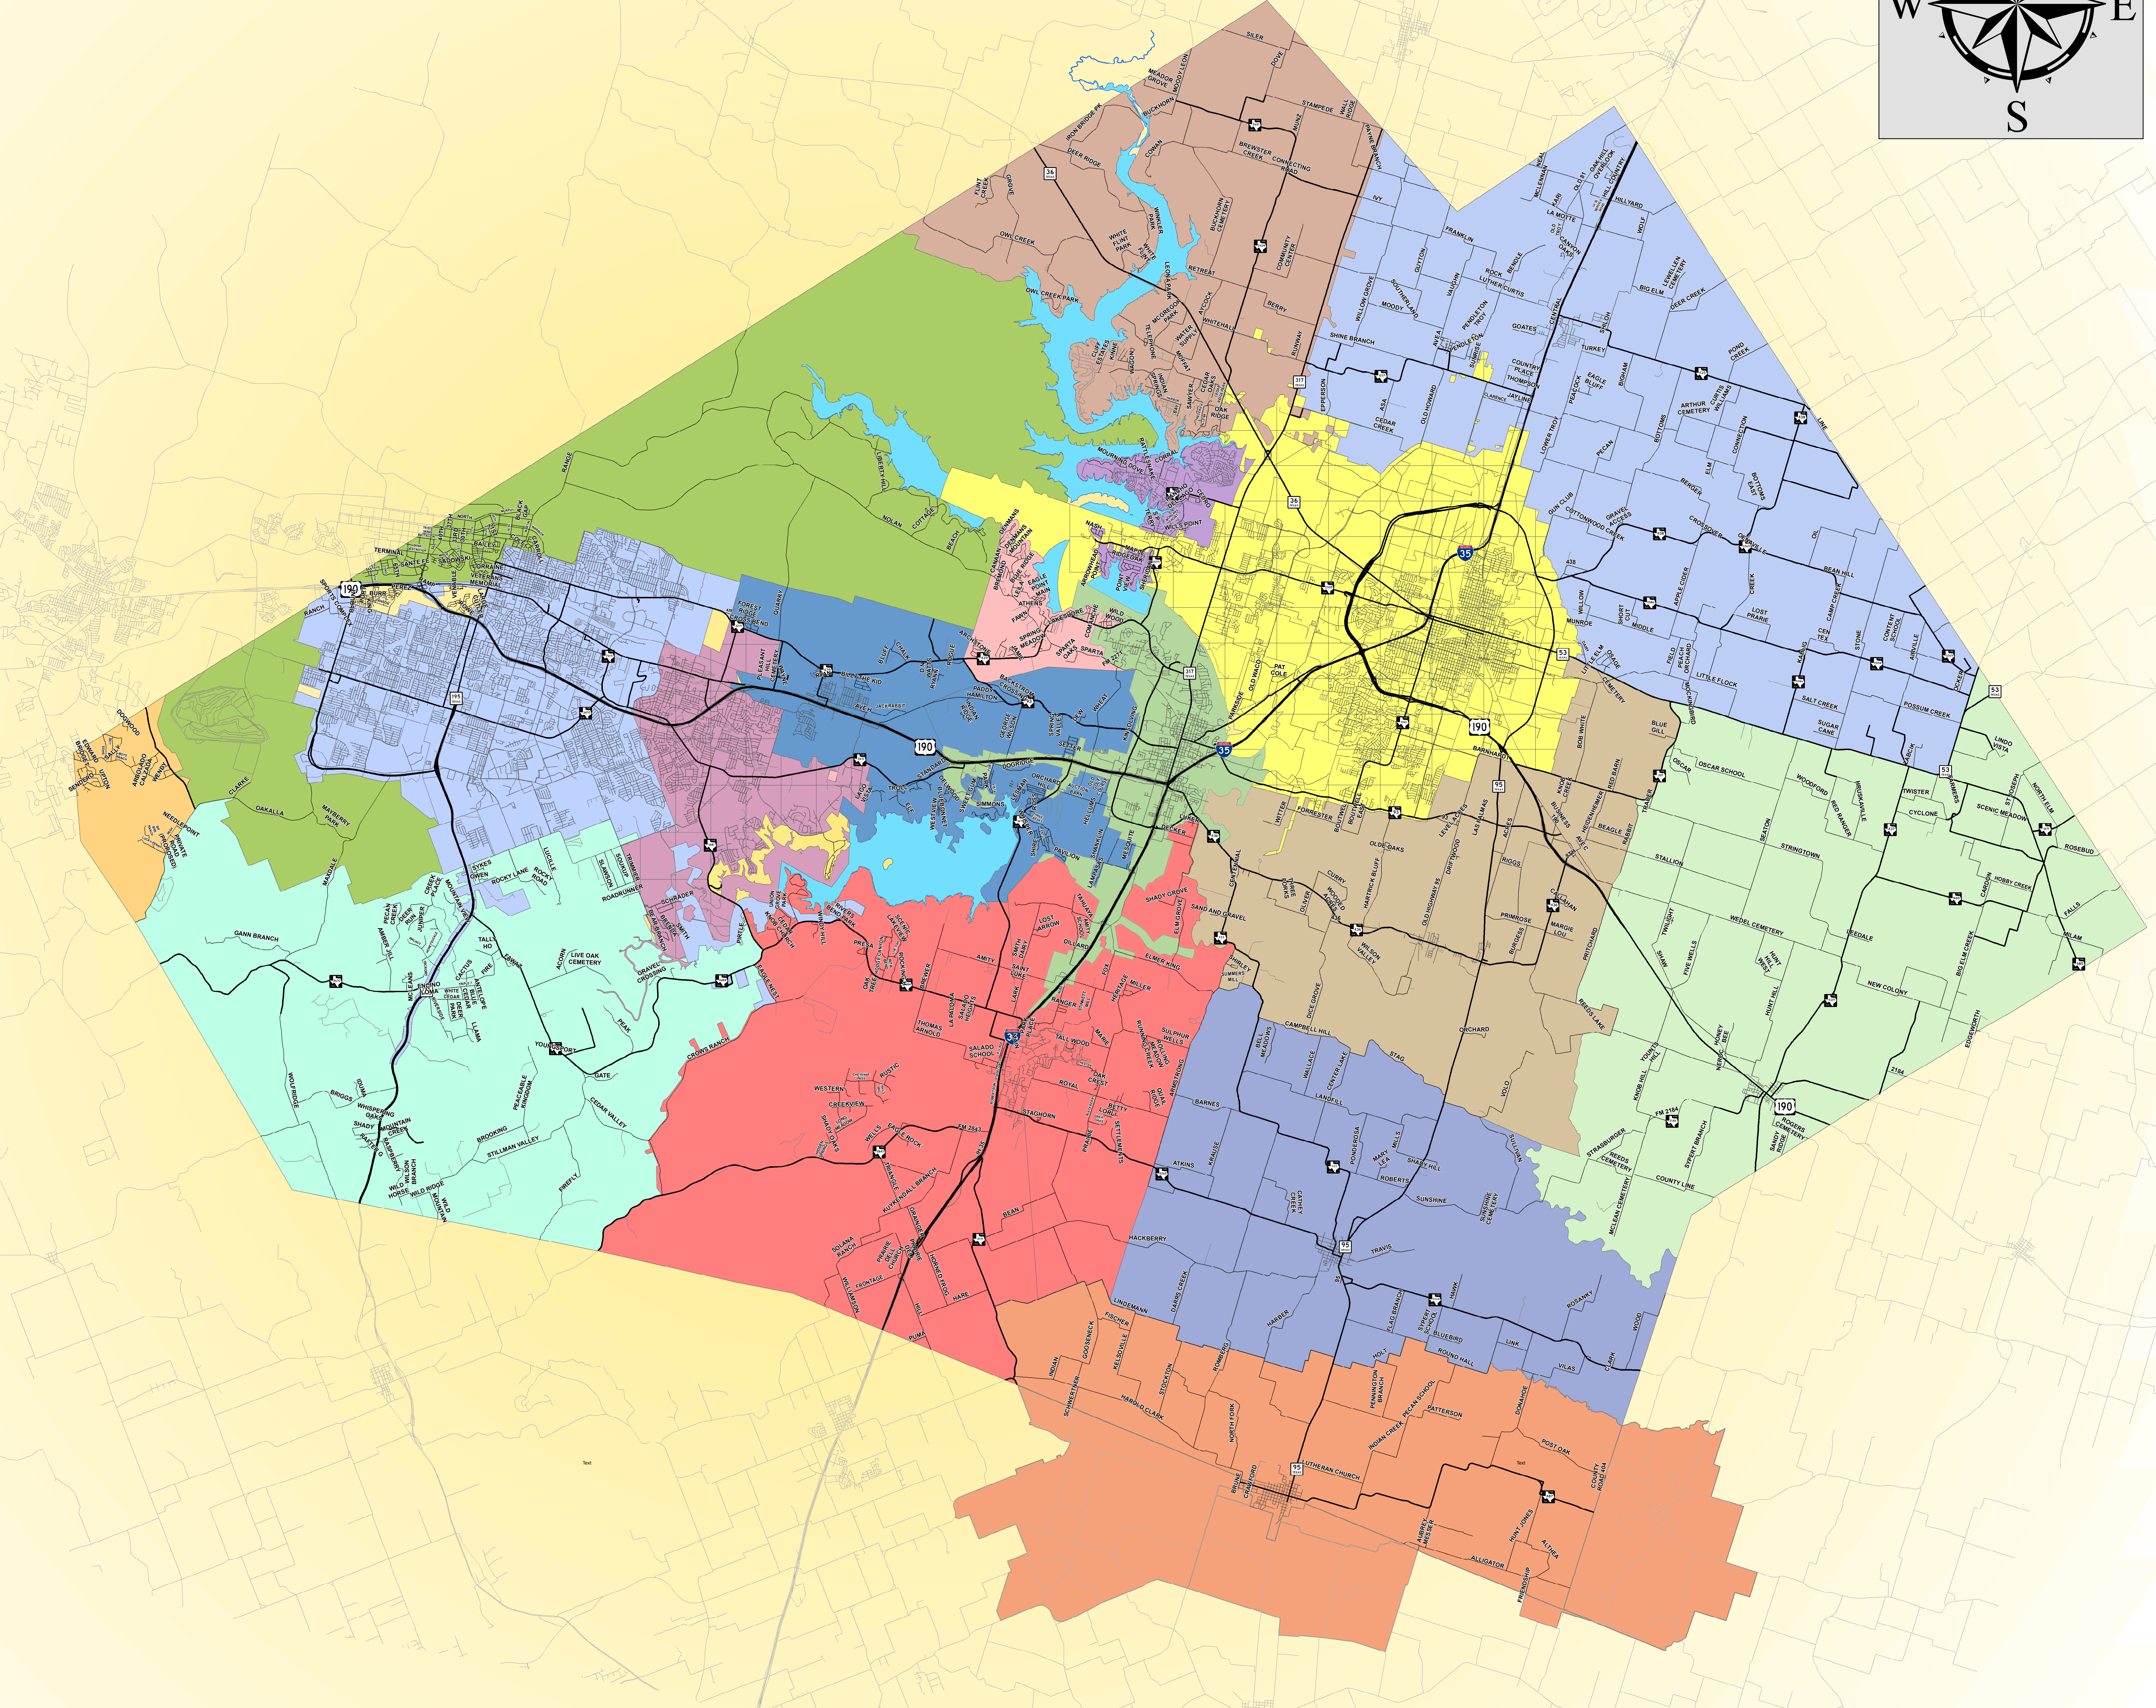

1. ### Response Areas
2. Bartlett FD
   - Belton FD
   - Killeen FD
   - CBCFR
   - Copperas Cove FD
   - Ft Hood
   - Harker Heights FD
   - Little River FD
   - Moffit FD
   - Morgans Point FD
   - Rogers FD
   - Salado FD
   - SWBFD
   - Sparta Valley FD
   - Temple FD
   - Troy FD