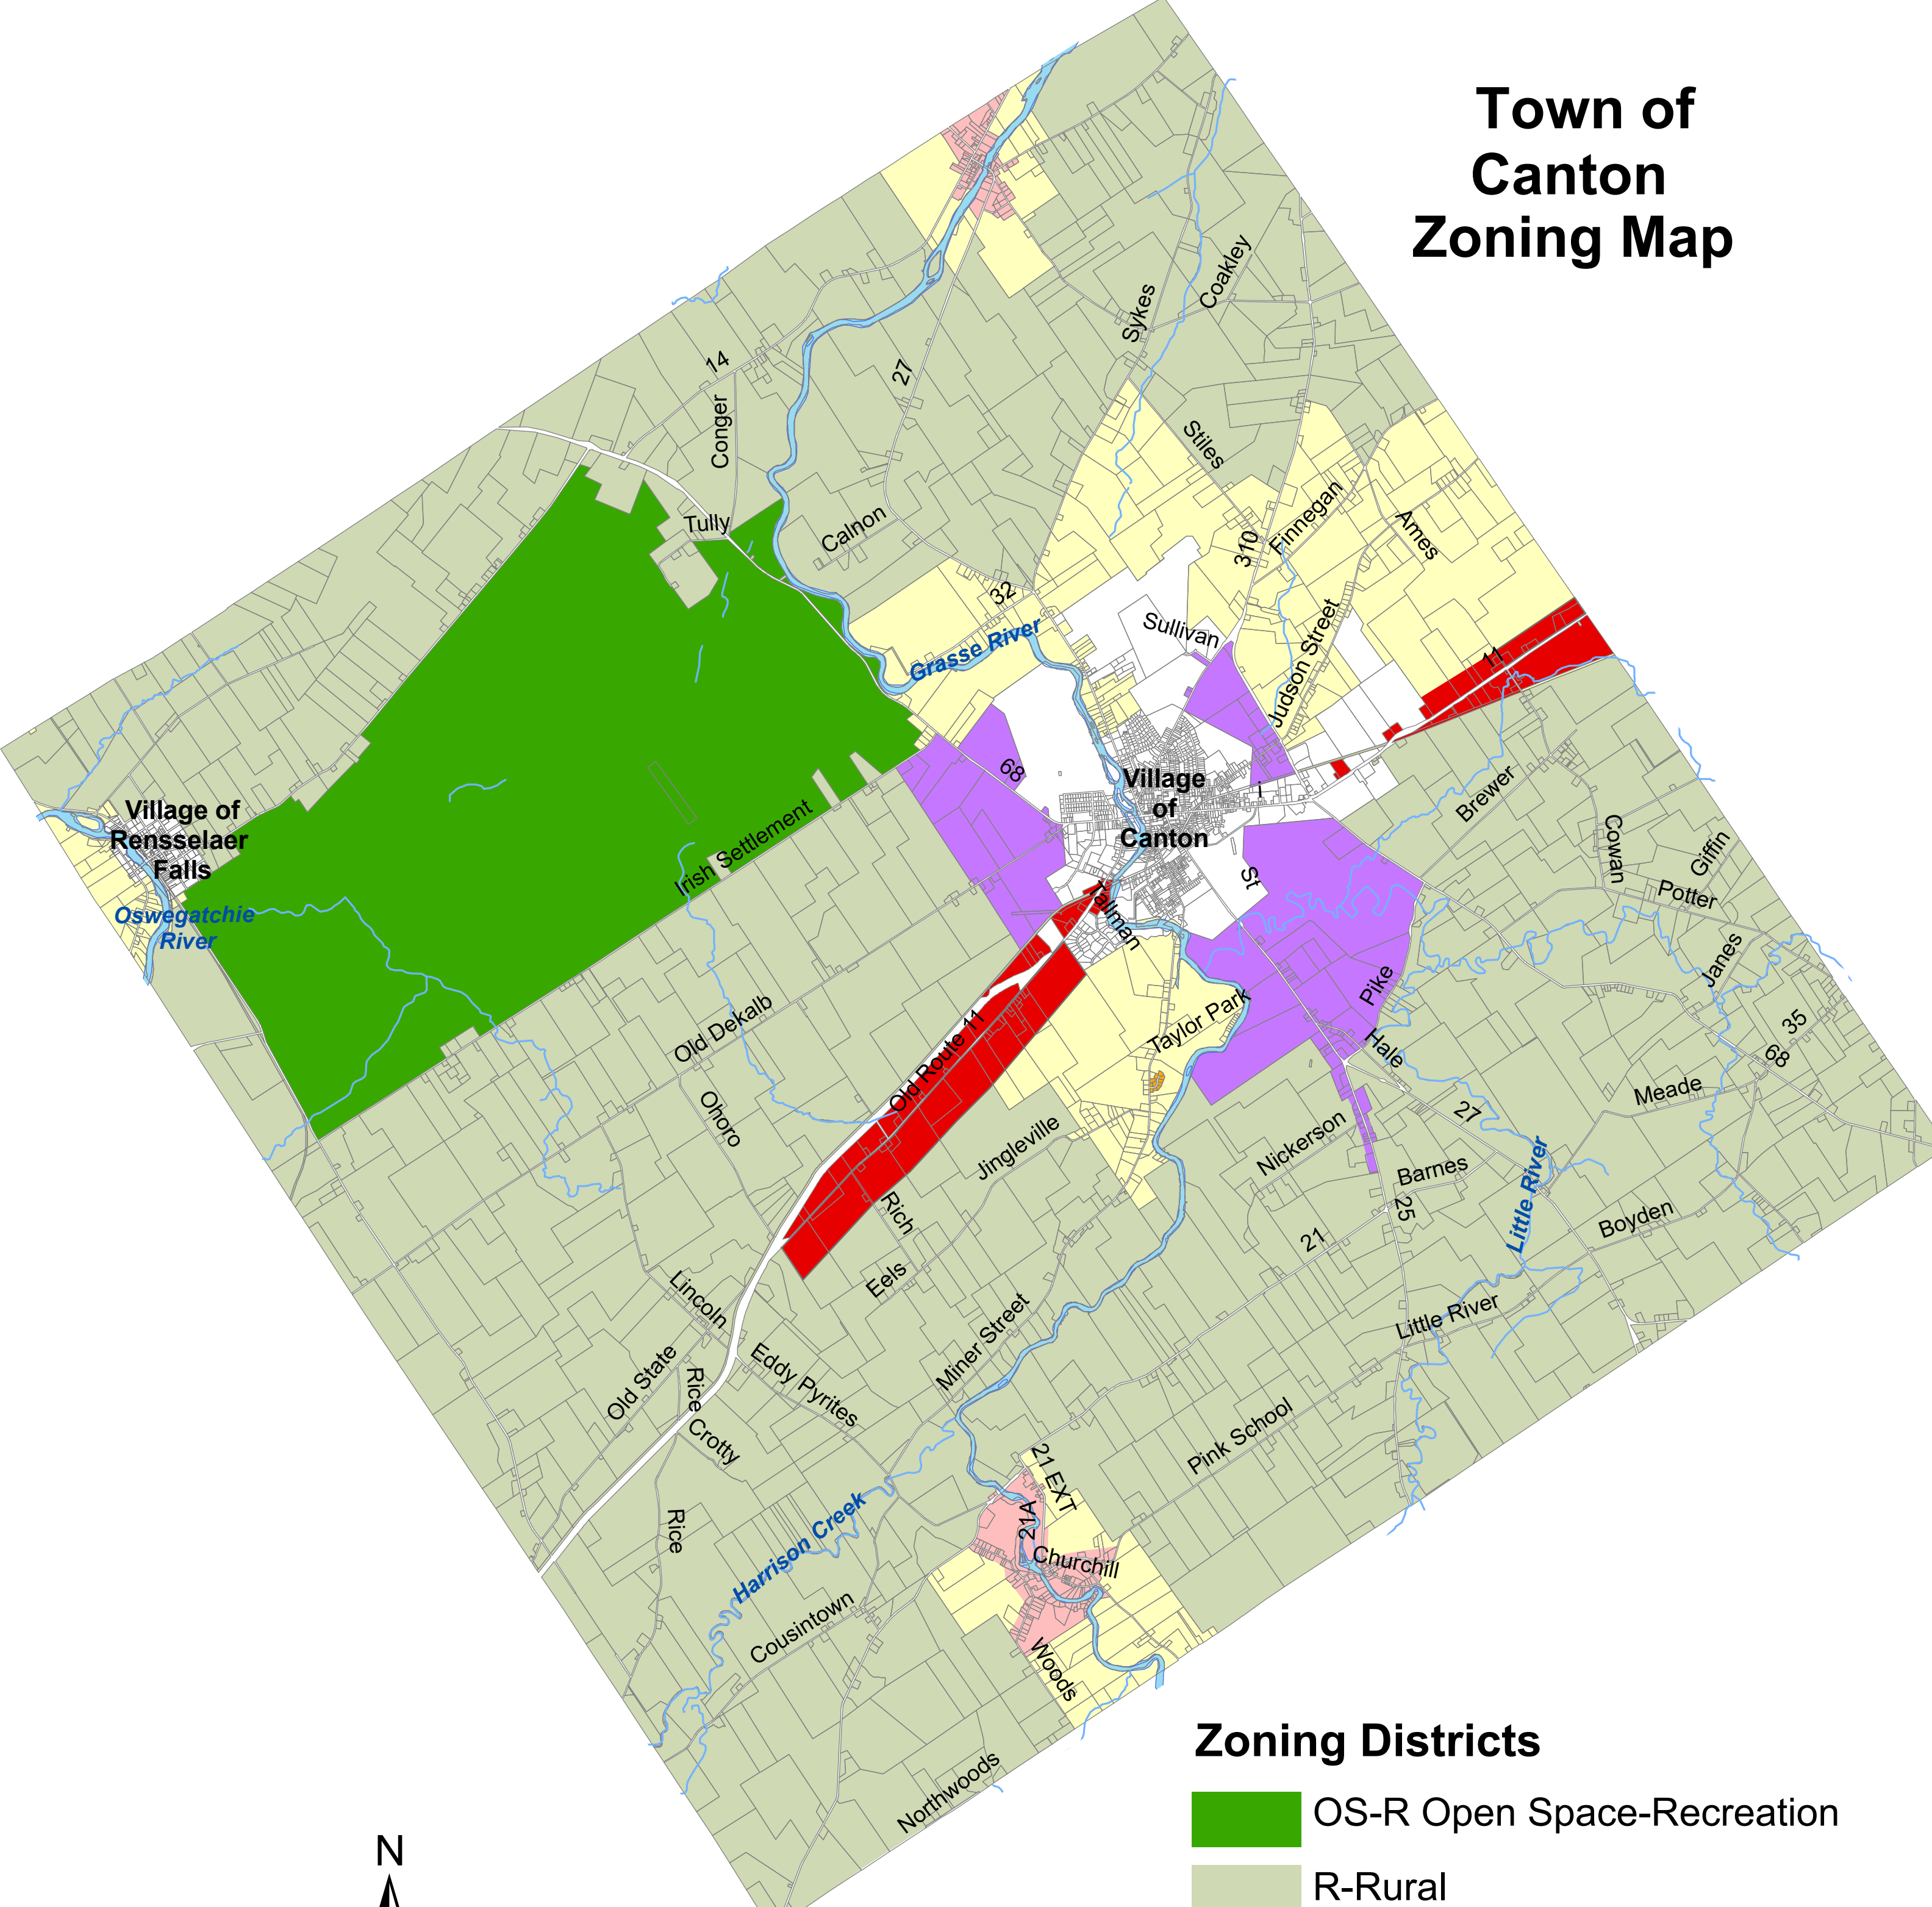

# Town of Canton Zoning Map

## Zoning Districts

- OS-R Open Space-Recreation
- R-Rural
- RA-Residential-Agriculture
- H-Hamlet
- MU-Mixed Use
- C-Commercial\*
- Existing Planned Unit Development
- Rivers and Streams\*\*

February 2024