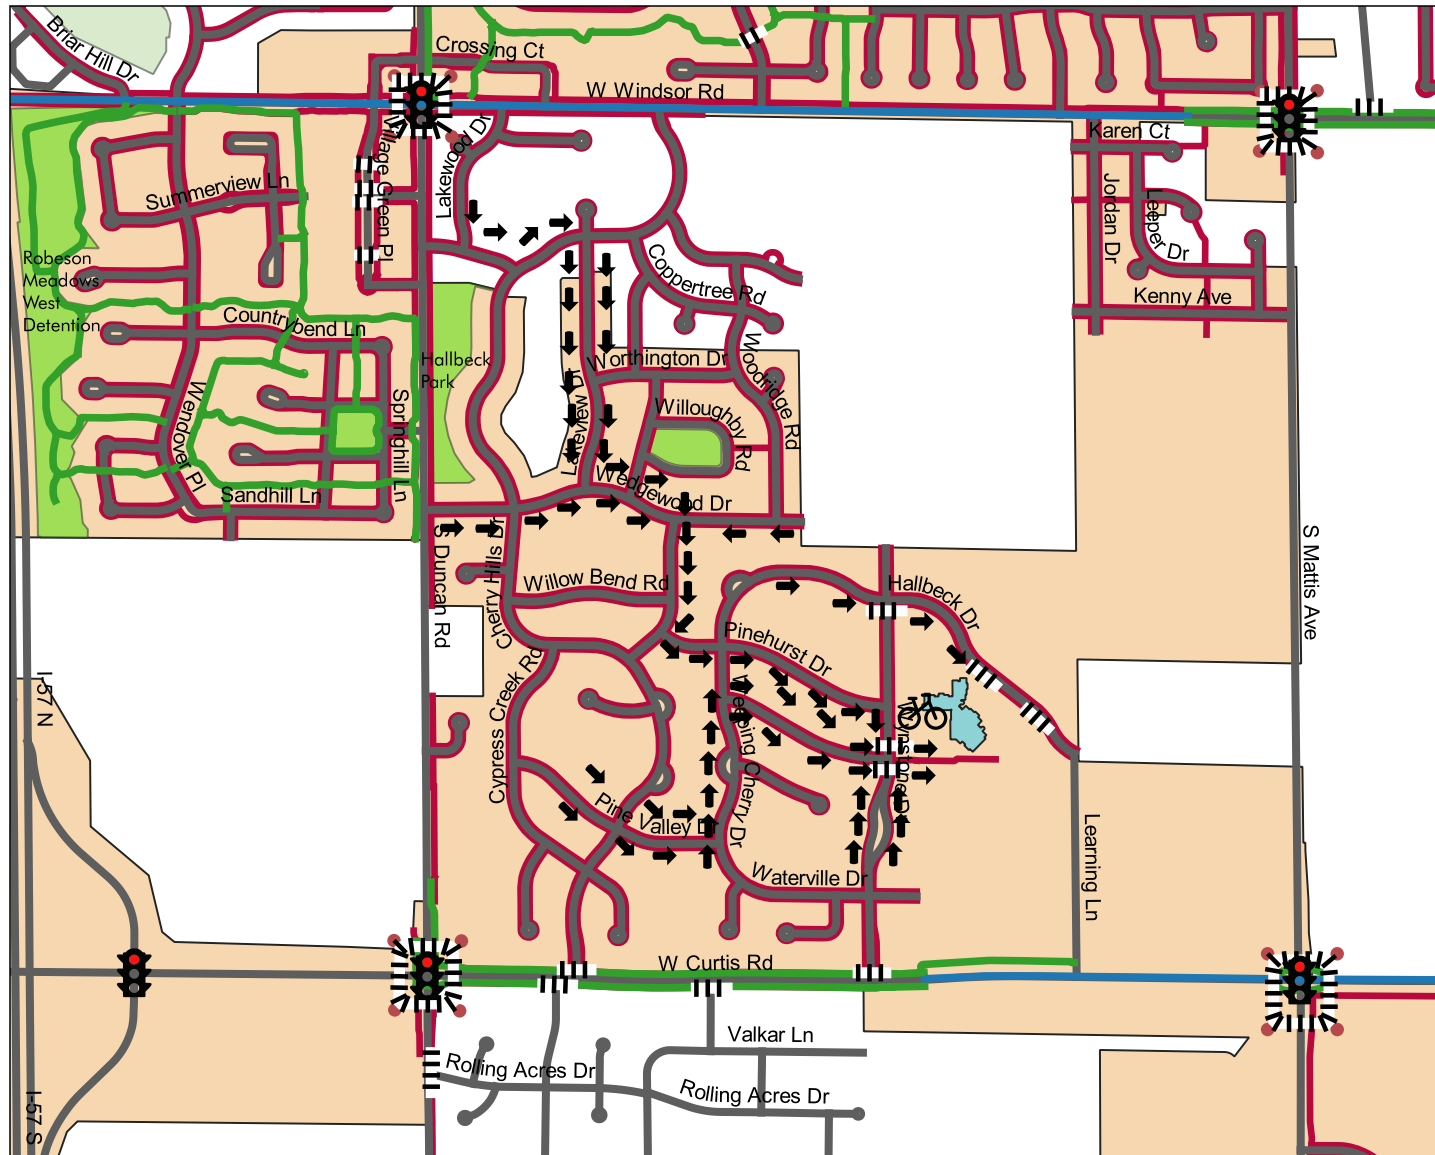

Safe Walking Route Maps 2021

Barkstall School

2201 Hallbeck Drive
Champaign, IL 61822

Legend

- Crossing Guard
- Safe Routes
- Traffic Signal
- Pedestrian Pushbutton
- Bike Racks
- Crosswalks
- Bike Lanes
- Shared-Use Path
- Streets
- Sidewalks
- Public Park
- School Footprint
- Champaign City Limits