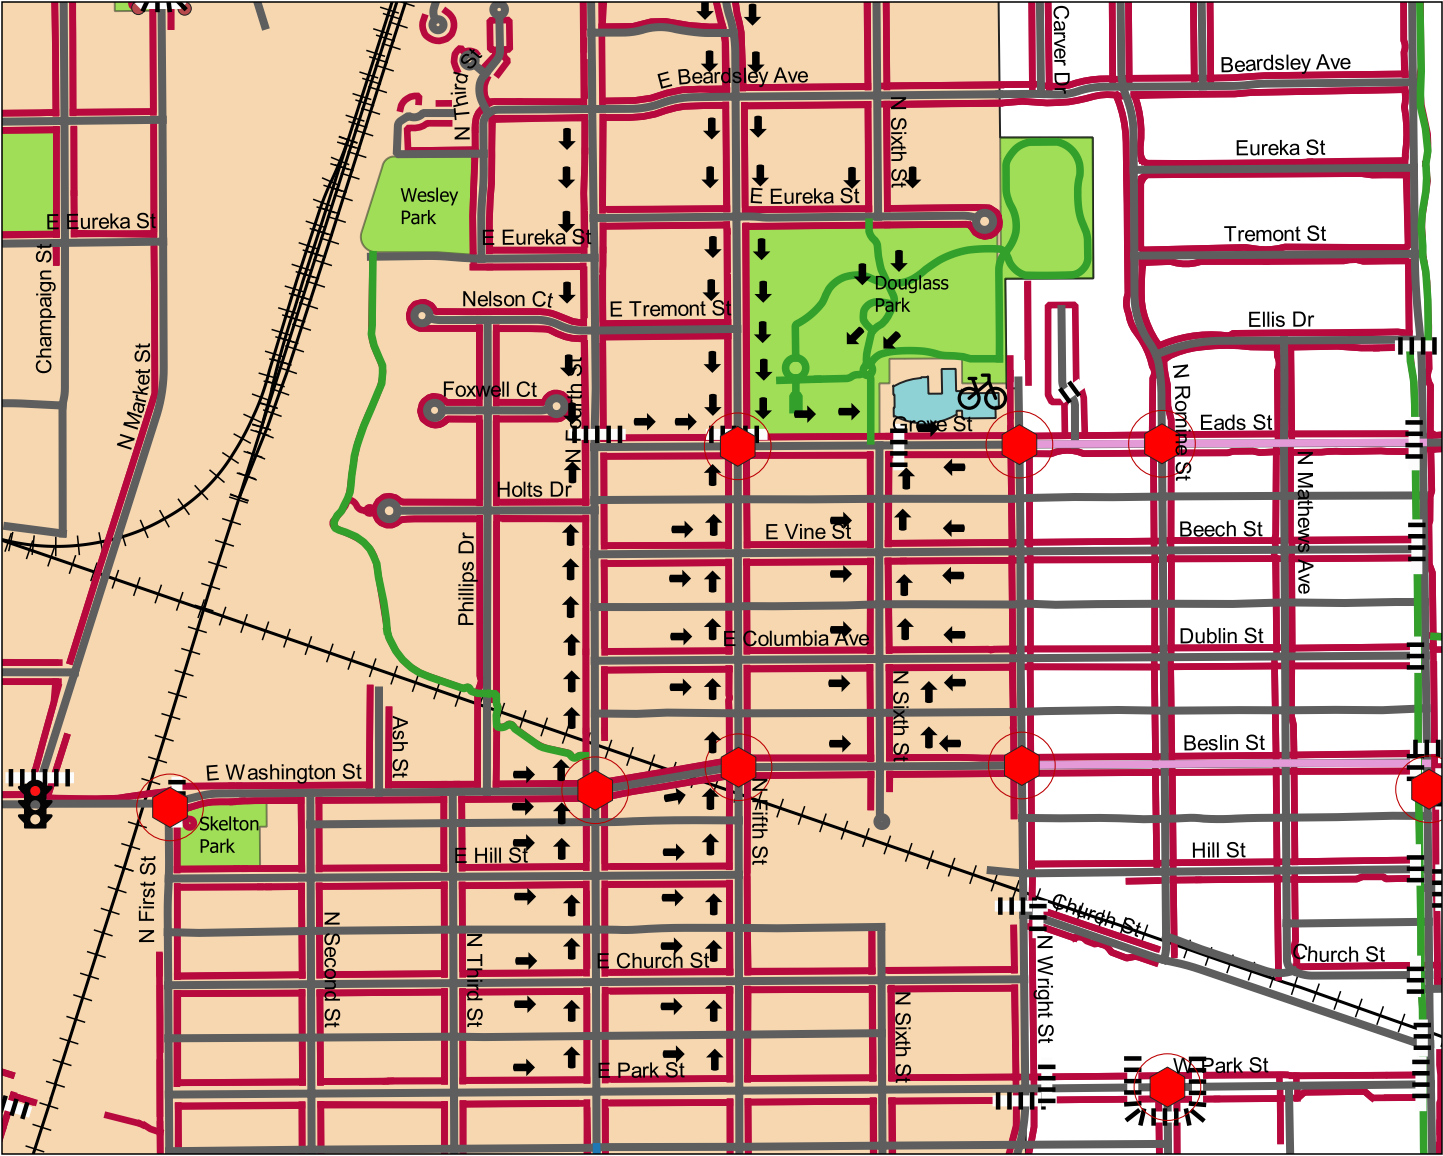

Booker T. Washington STEM Academy

606 East Grove Street
Champaign, IL 61820

Safe Walking Route Maps 2023-24

Legend

-  Safe Routes
-  All-Way Stop
-  Traffic Signal
-  Pedestrian Pushbutton
-  Bike Racks
-  Crosswalks
-  Bike Lanes
-  Bike Route
-  Shared-Use Path
-  Streets
-  Sidewalks
-  Railroad
-  Public Park
-  School Footprint
-  Champaign City Limits