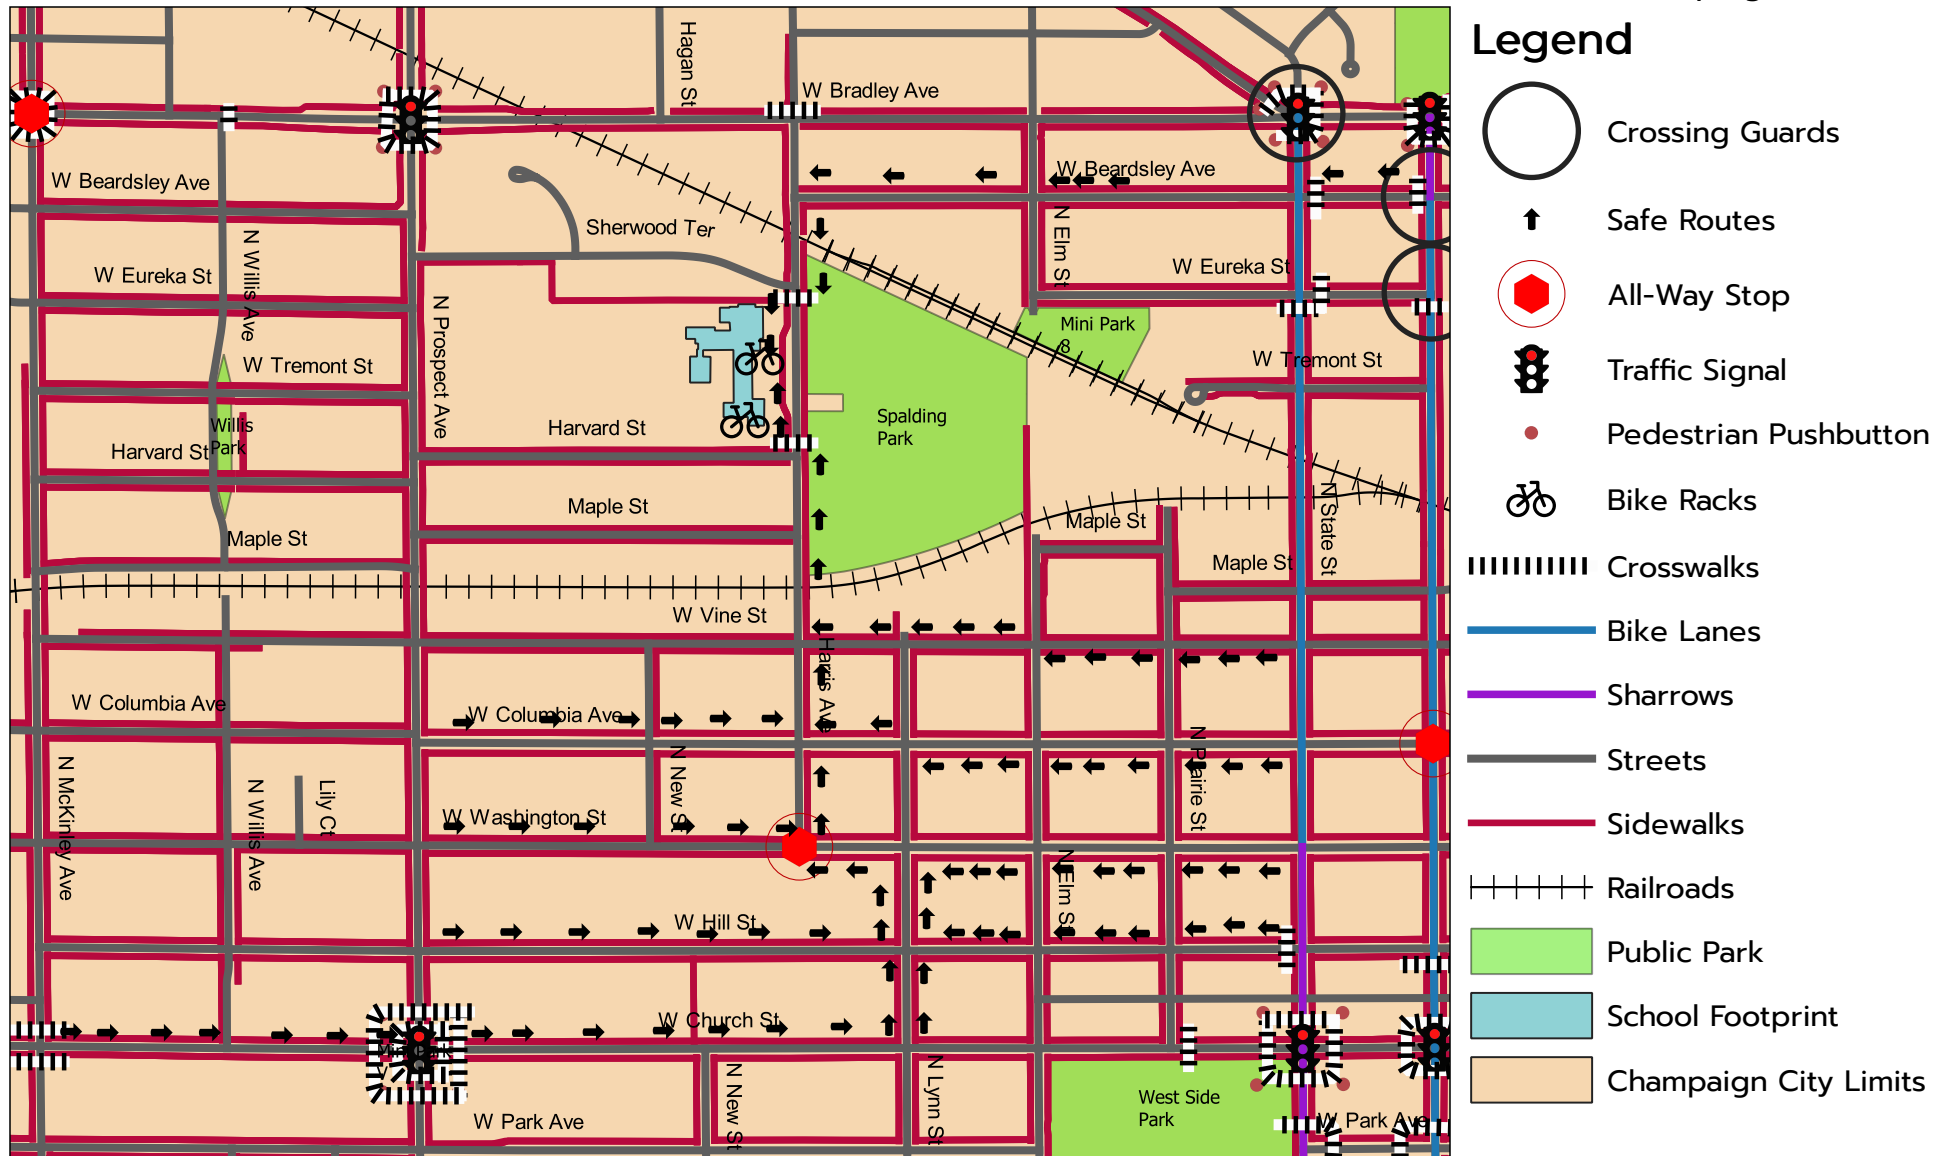

Safe Walking Route Maps 2021

Franklin Middle School

817 North Harris Avenue

Champaign, IL 61820

Legend

-  Crossing Guards
-  Safe Routes
-  All-Way Stop
-  Traffic Signal
-  Pedestrian Pushbutton
-  Bike Racks
-  Crosswalks
-  Bike Lanes
-  Sharrows
-  Streets
-  Sidewalks
-  Railroads
-  Public Park
-  School Footprint
-  Champaign City Limits