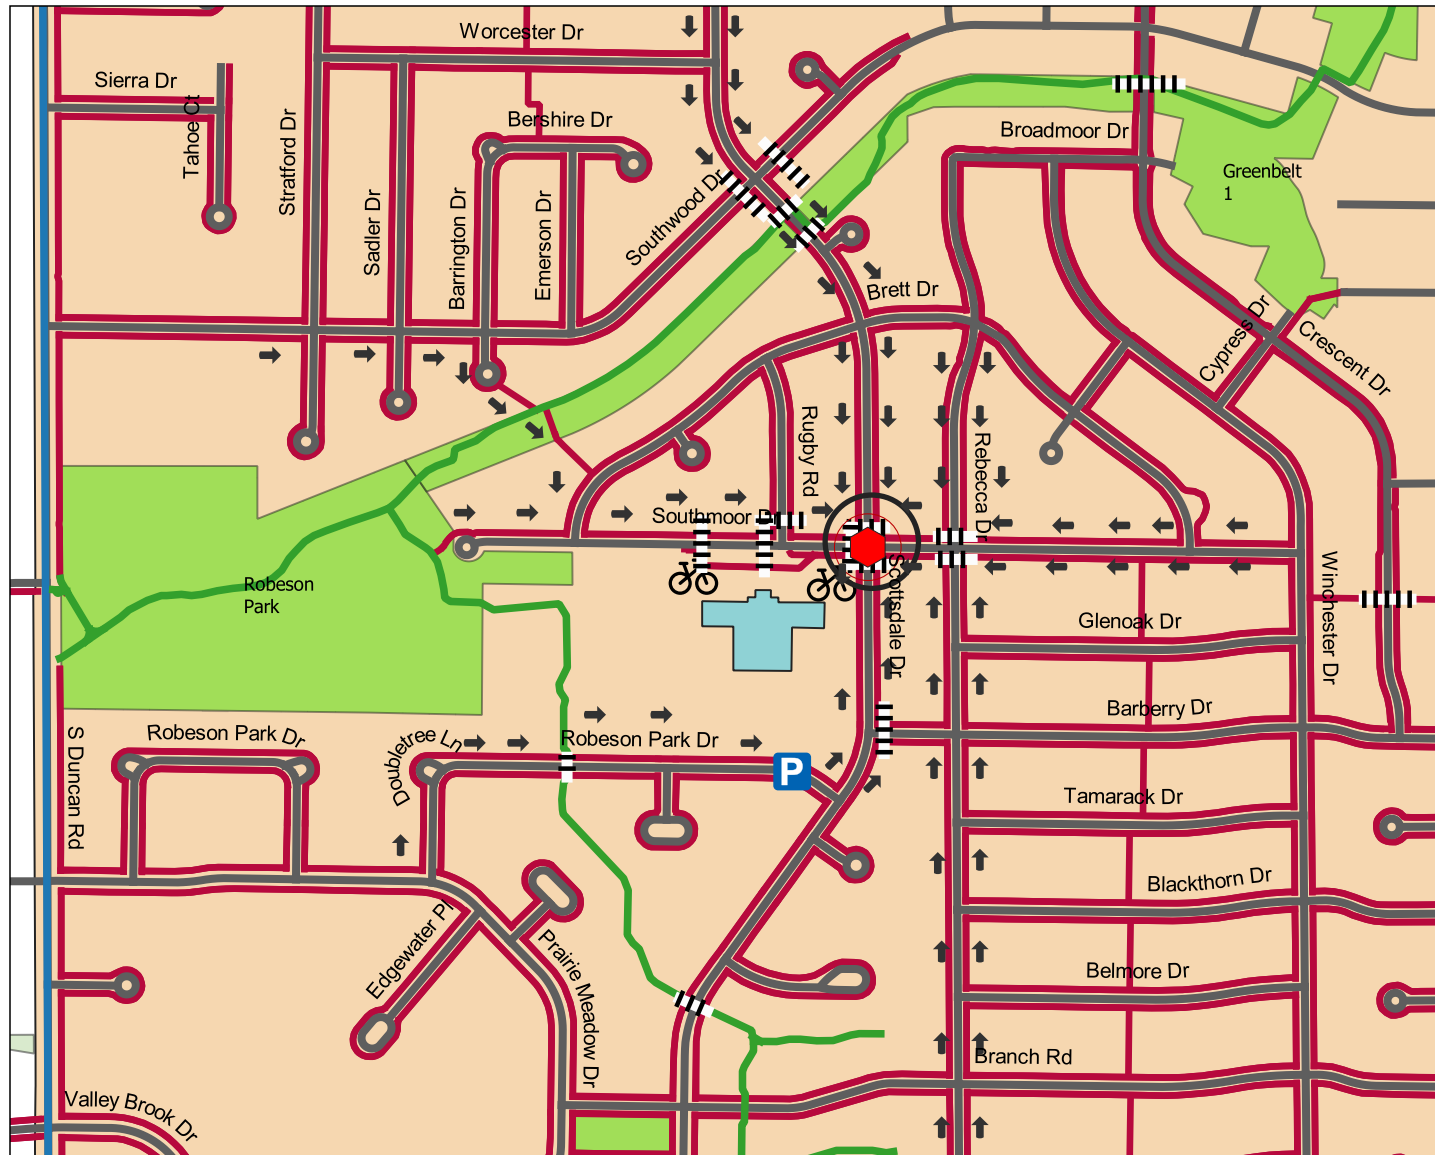

Safe Walking Route Maps 2023-24

Robeson School

2501 Southmoor Drive
Champaign, IL 61821

Legend

-  Crossing Guards
-  Safe Routes
-  Bike Racks
-  Park & Walk
-  All-Way Stop
-  Crosswalks
-  Bike Lanes
-  Shared-Use Path
-  Streets
-  Sidewalks
-  Public Park
-  School Footprint
-  Champaign City Limits