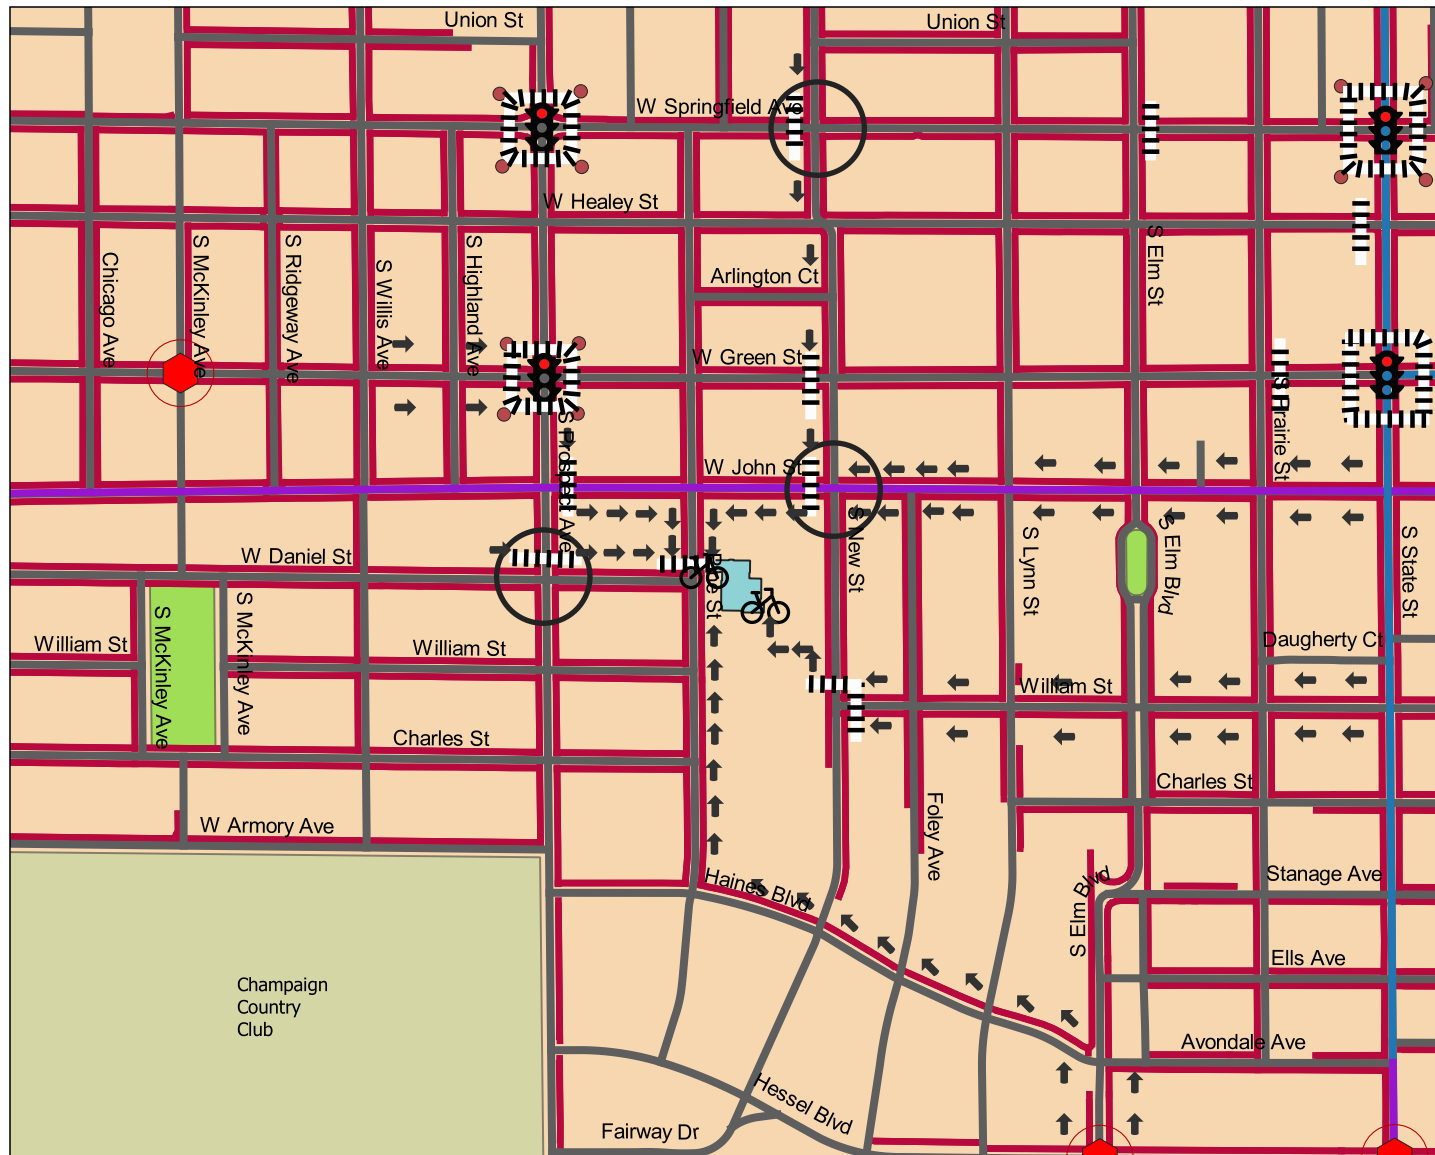

Safe Walking Route Maps 2023-24

South Side School

715 South New Street
Champaign, IL 61820

Legend

-  Crossing Guards
-  Safe Routes
-  All-Way Stop
-  Traffic Signal
-  Pedestrian Pushbutton
-  Bike Racks
-  Crosswalks
-  Bike Lanes
-  Sharrows
-  Streets
-  Sidewalks
-  Public Park
-  Private Recreational
-  School Footprint
-  Champaign City Limits