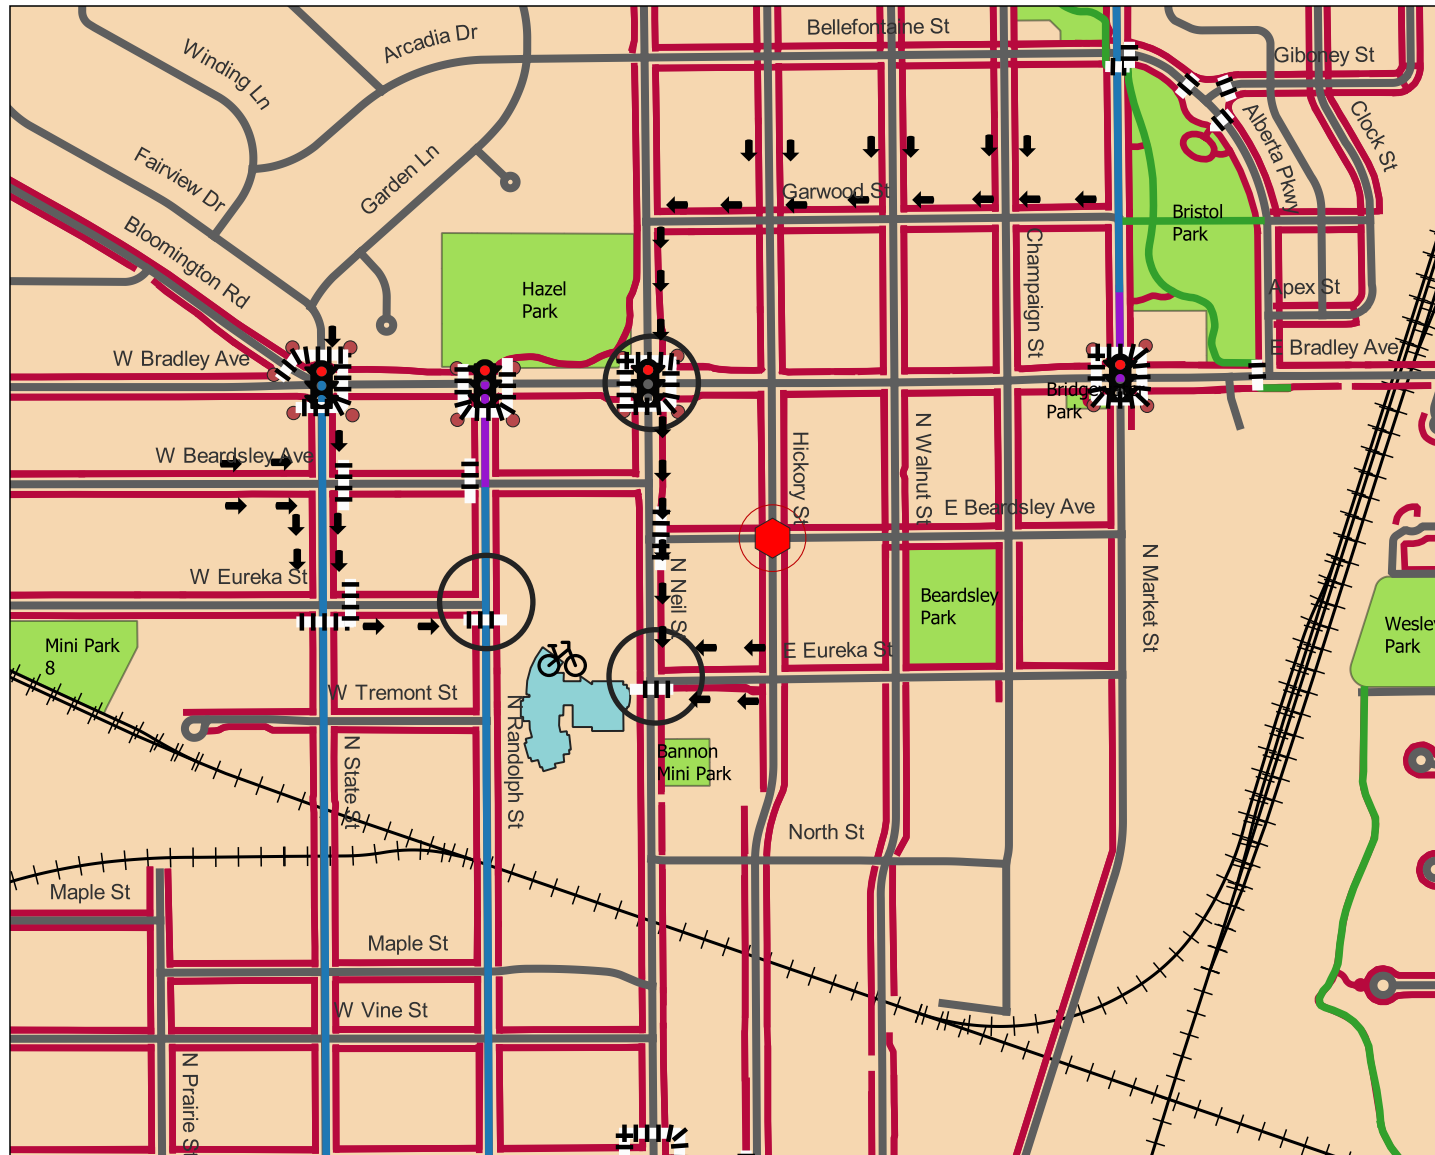

Safe Walking Route Maps 2023-24

Stratton School

902 North Randolph Street
Champaign, IL 61820

Legend

-  Crossing Guards
-  All-Way Stop
-  Traffic Signal
-  Pedestrian Pushbutton
-  Bike Racks
-  Crosswalks
-  Bike Lanes
-  Shared-Use Path
-  Sharrows
-  Streets
-  Sidewalks
-  Railroads
-  Public Park
-  School Footprint
-  Champaign City Limits