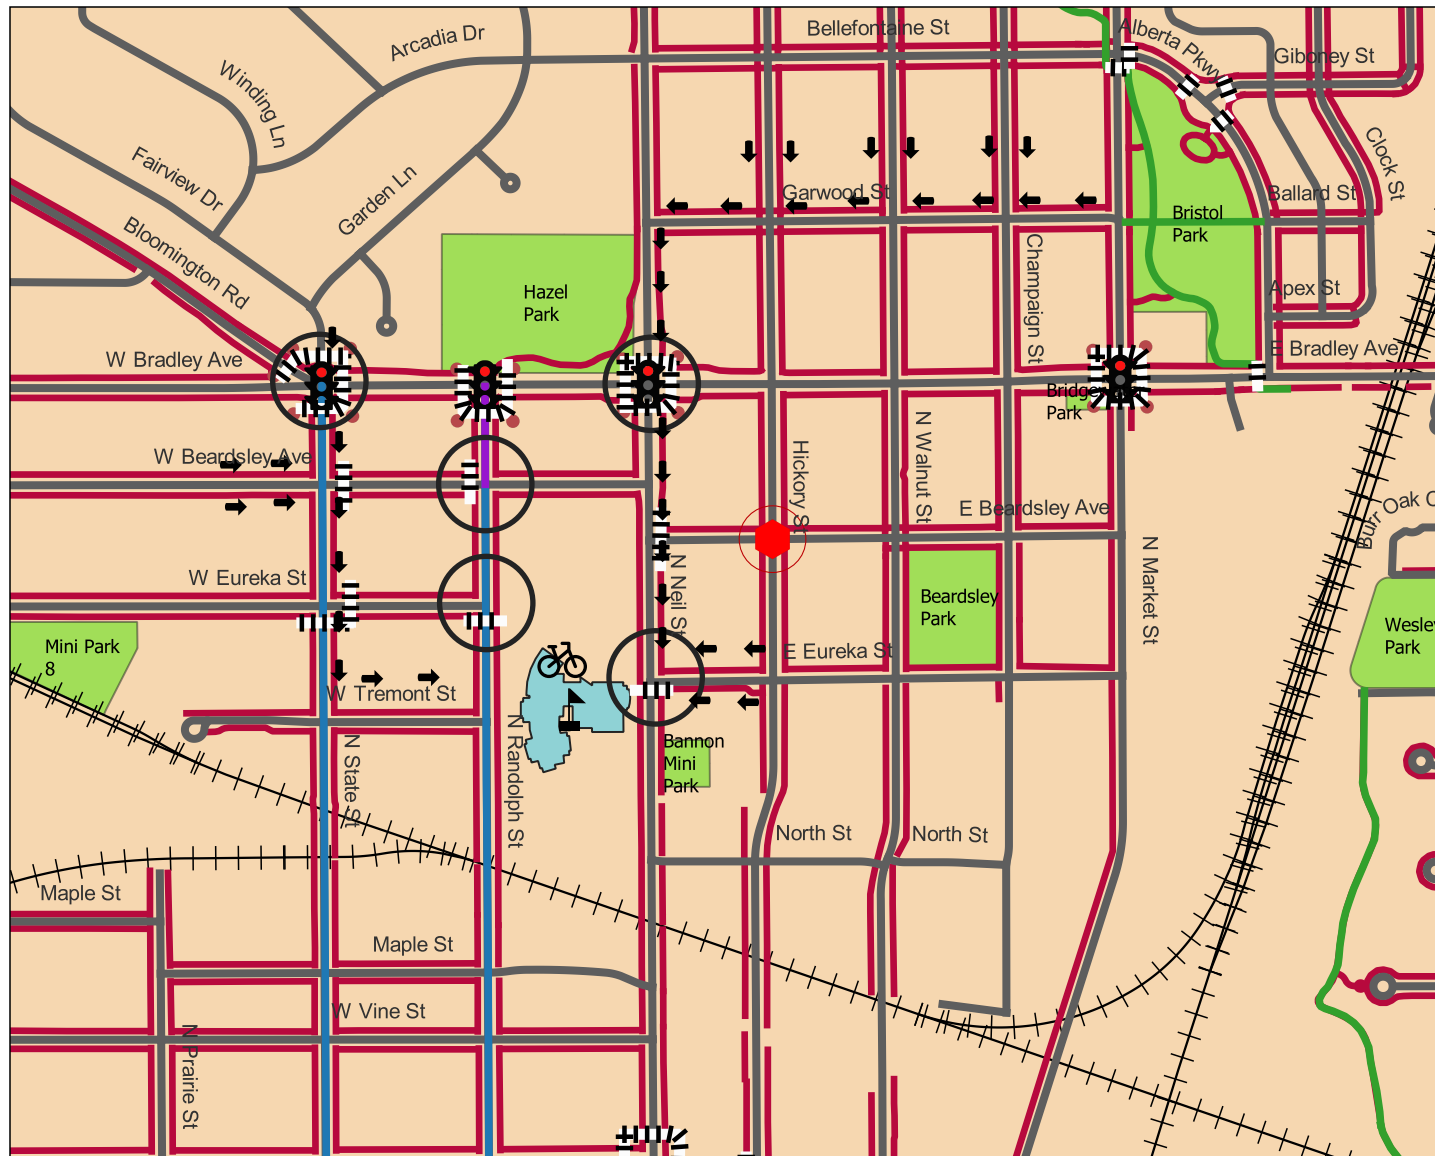

Safe Walking Route Maps 2021

Stratton School

902 North Randolph Street
Champaign, IL 61820

Legend

-  Crossing Guards
-  Safe Routes
-  Stratton Elementary School
-  All-Way Stop
-  Traffic Signal
-  Pedestrian Pushbutton
-  Bike Racks
-  Crosswalks
-  Bike Lanes
-  Shared-Use Path
-  Sharrows
-  Streets
-  Sidewalks
-  Railroad
-  Public Park
-  School Footprint
-  Champaign City Limits