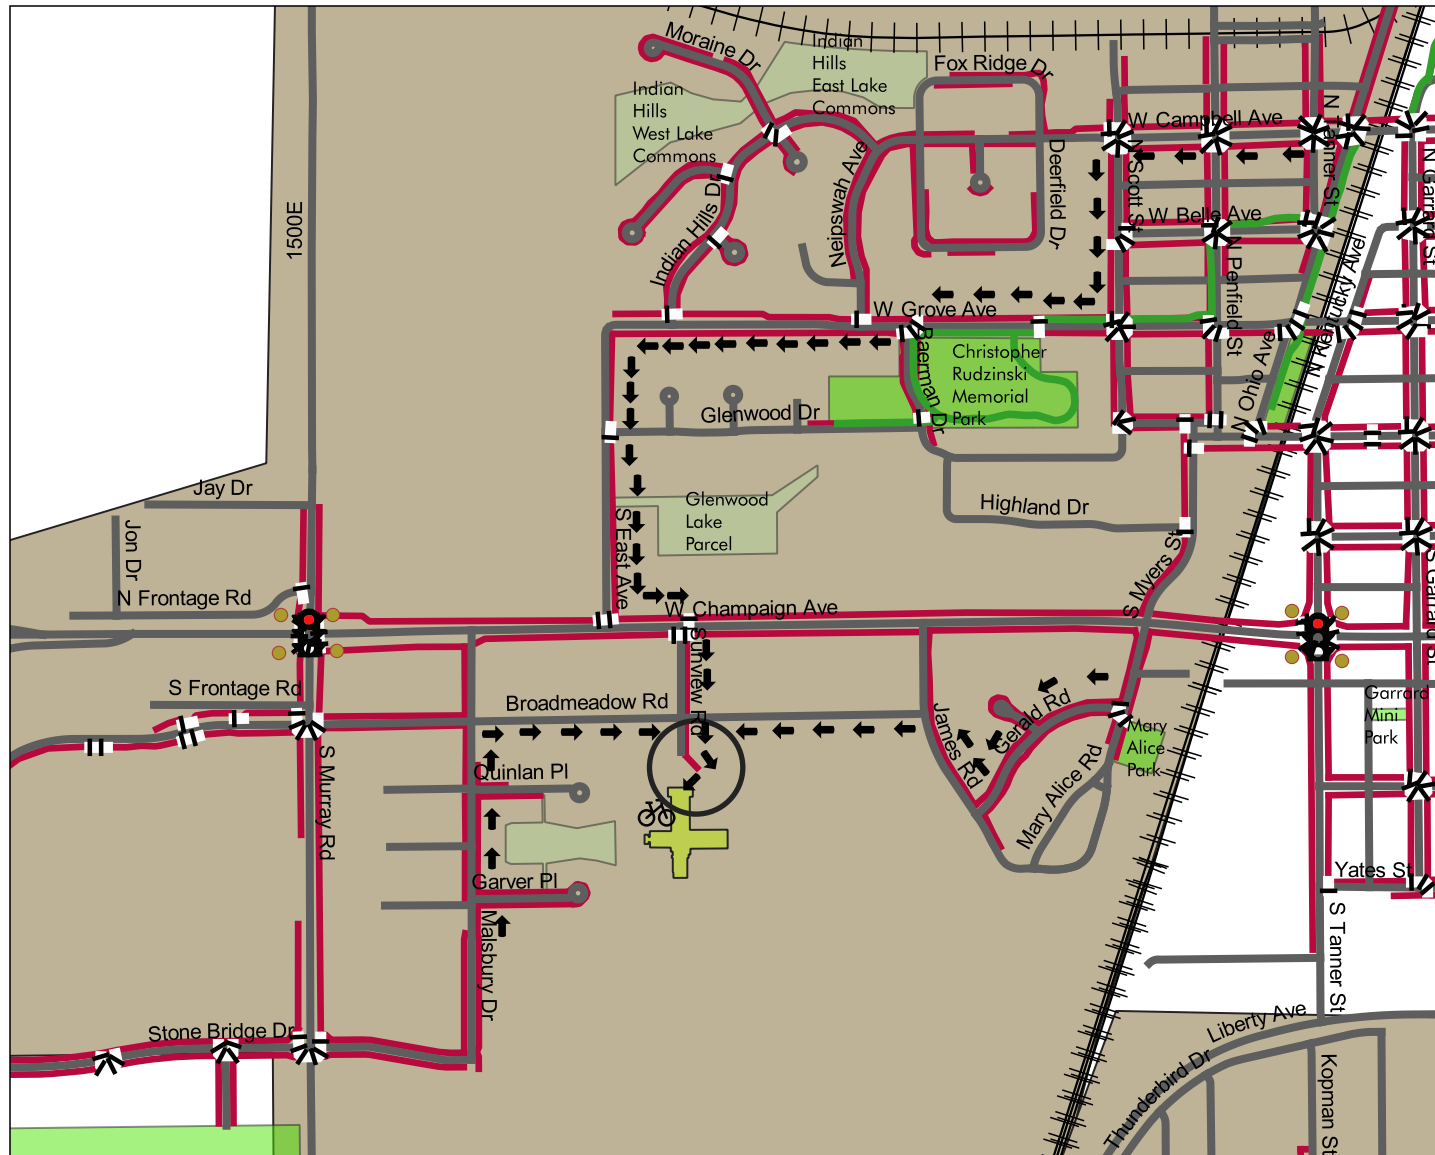

# Safe Walking Route Maps 2021

## Broadmeadow School

500 Sunview Road

Rantoul, IL 61866

### Legend

-  Crossing Guards
-  Safe Routes
-  Traffic Signal
-  Pedestrian Pushbutton
-  Bike Racks
-  Crosswalks
-  Shared-Use Path
-  Streets
-  Sidewalks
-  Railroads
-  Public Park
-  Private Recreational
-  School Footprint
-  School Attendance Boundary

0 0.1 0.2 mi