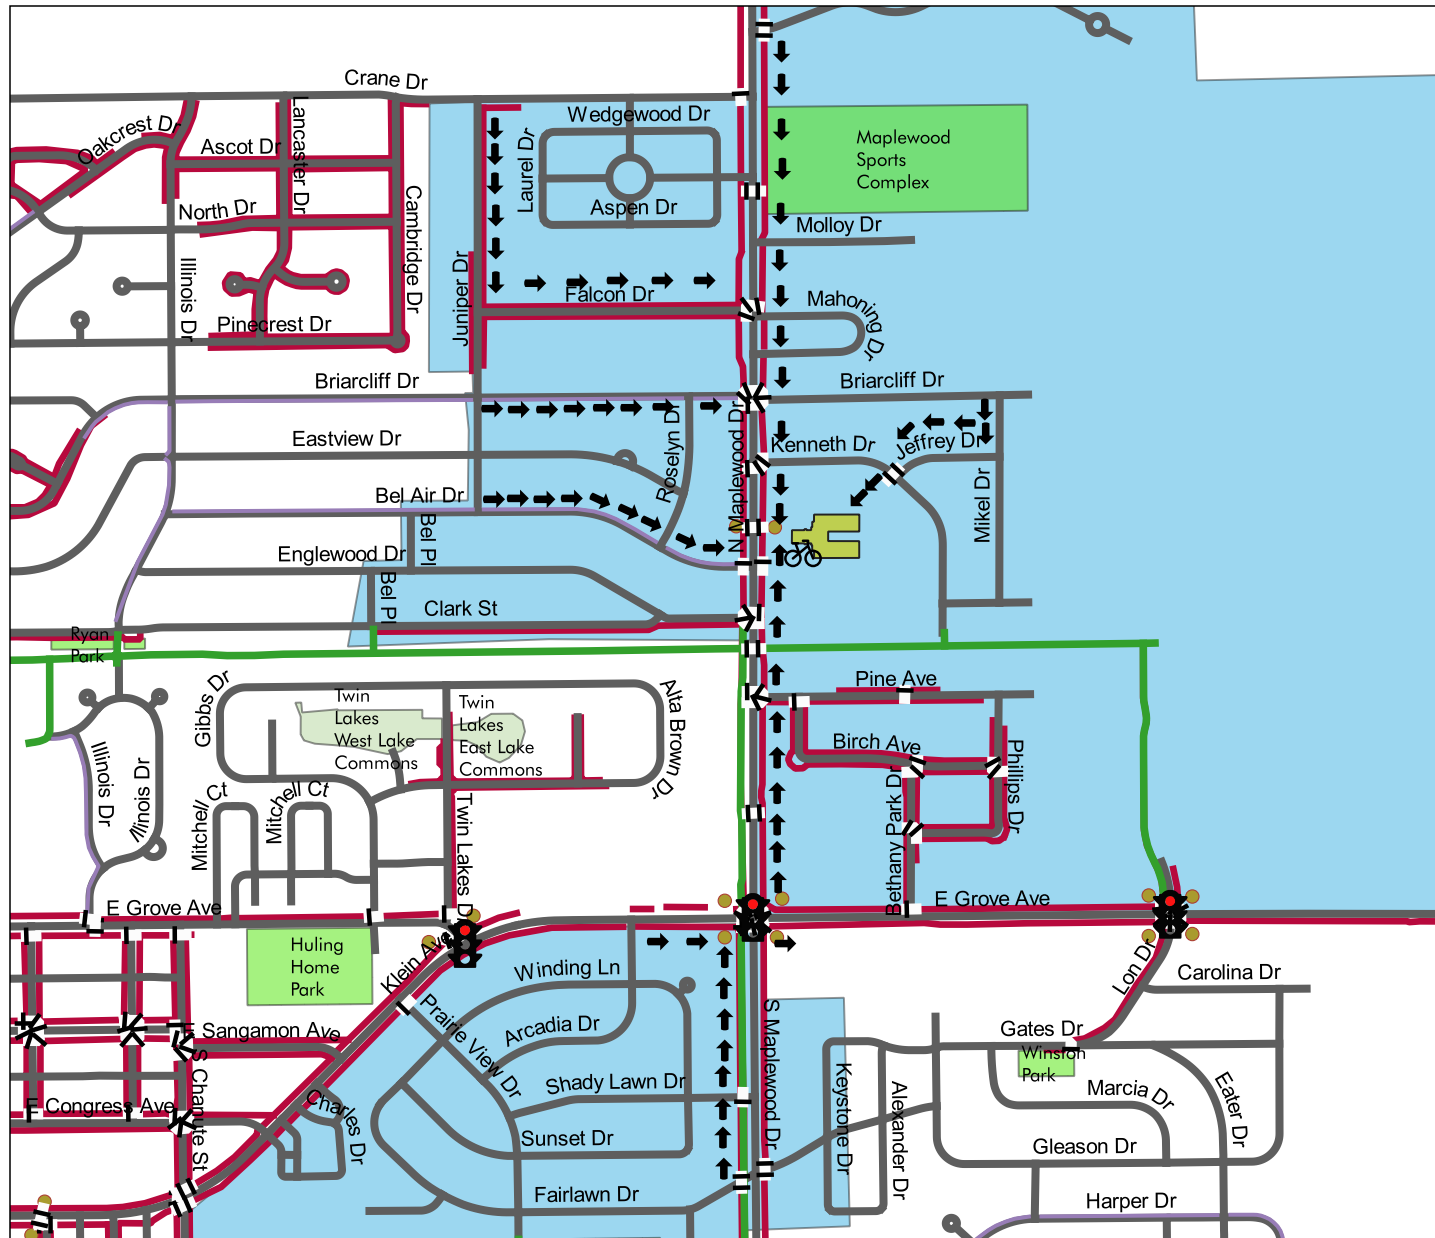

Safe Walking Route Maps 2021

Eastlawn School

650 North Maplewood Drive

Rantoul, IL 61866

Legend

-  Safe Routes
-  Traffic Signal
-  Pedestrian Pushbutton
-  Bike Racks
-  Crosswalks
-  Shared-Use Path
-  Streets
-  Sidewalks
-  Public Park
-  Private Recreational
-  School Footprint
-  School Attendance Boundary

0 0.1 0.2 mi