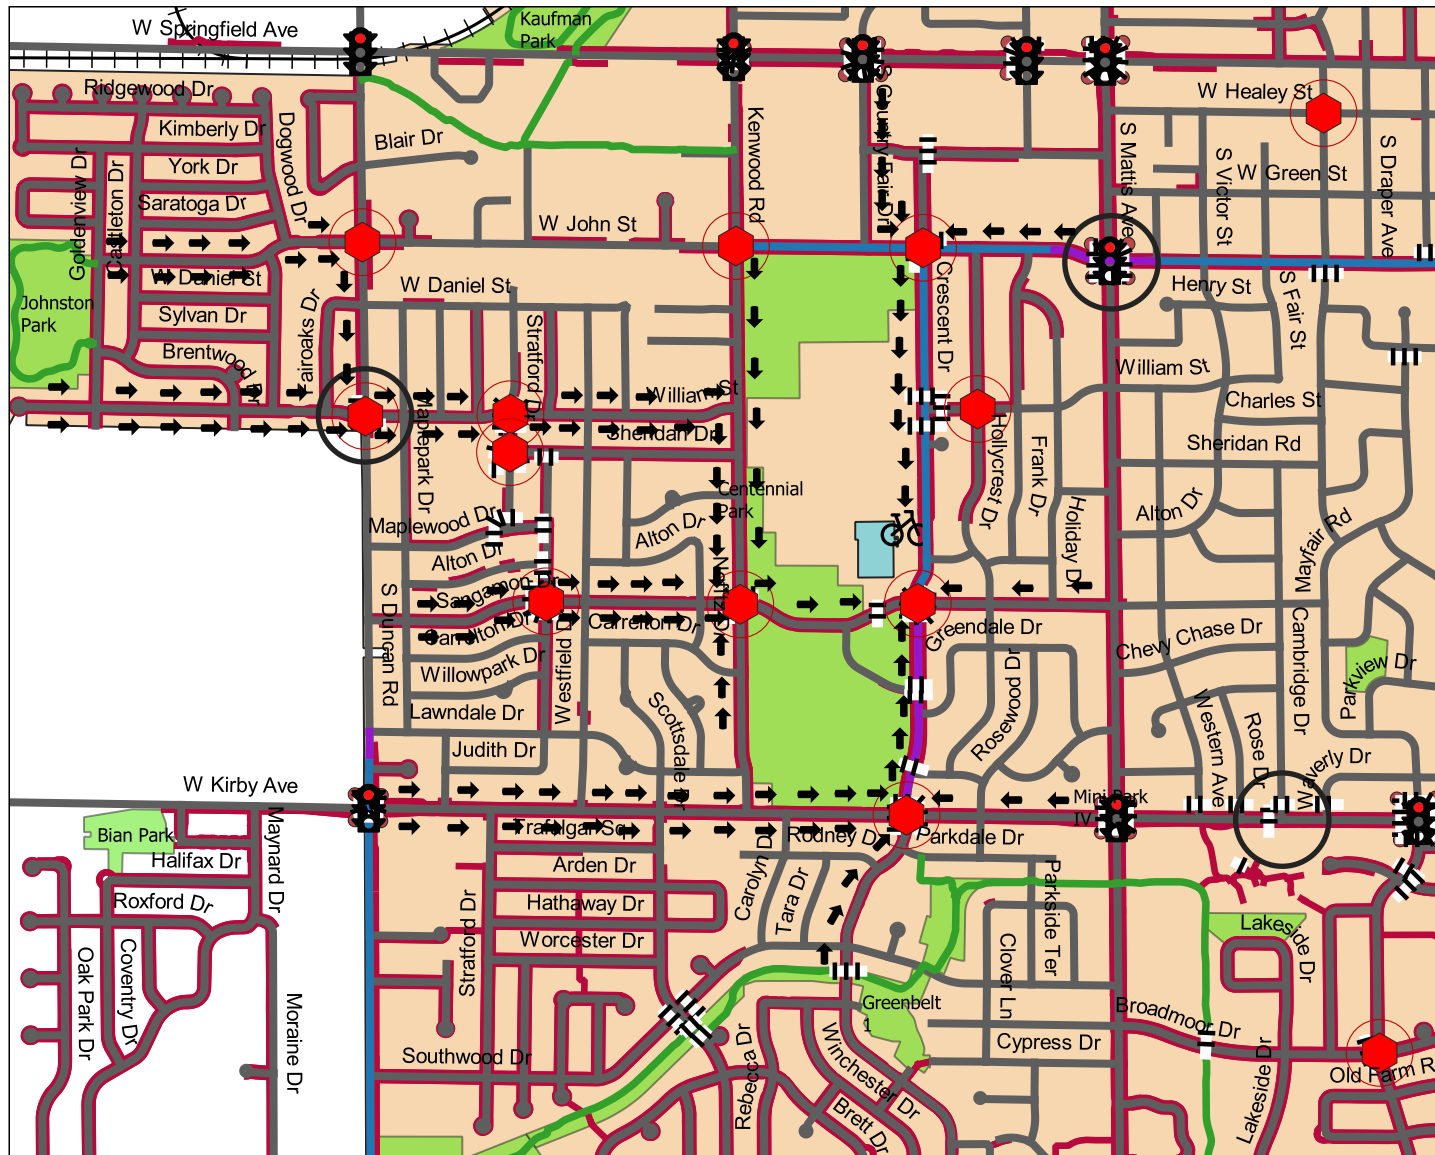

Safe Walking Route Maps 2023-24

Jefferson Middle School

1115 South Crescent Drive
Champaign, IL 61821

Legend

- Crossing Guards
- Safe Routes
- All-Way Stop
- Traffic Signal
- Pedestrian Pushbutton
- Bike Racks
- Crosswalks
- Bike Lanes
- Shared-Use Path
- Sharrows
- Streets
- Sidewalks
- Railroads
- Public Park
- School Footprint
- Champaign City Limits