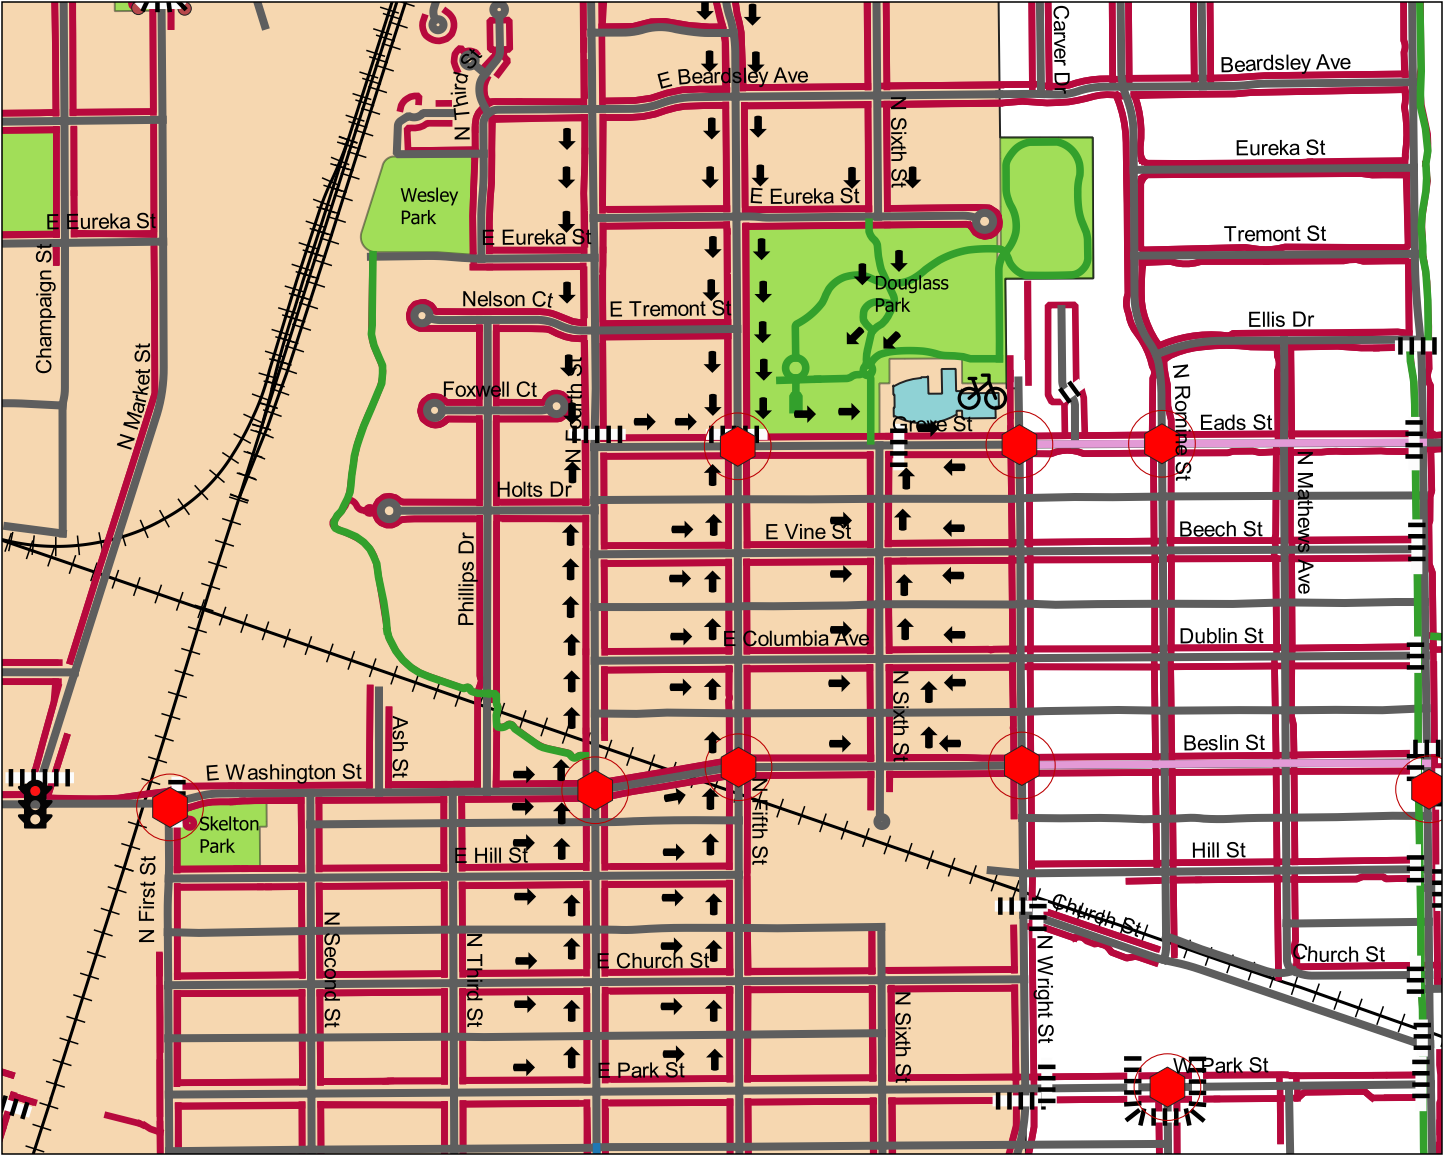

# Safe Walking Route Maps 2023-24

### Legend

- Crossing Guard
- Safe Routes
- Traffic Signal
- Pedestrian Pushbutton
- Bike Racks
- Crosswalks
- Bike Lanes
- Shared-Use Path
- Streets
- Sidewalks
- Public Park
- School Footprint
- Champaign City Limits

## Safe Walking Route Maps 2023-24