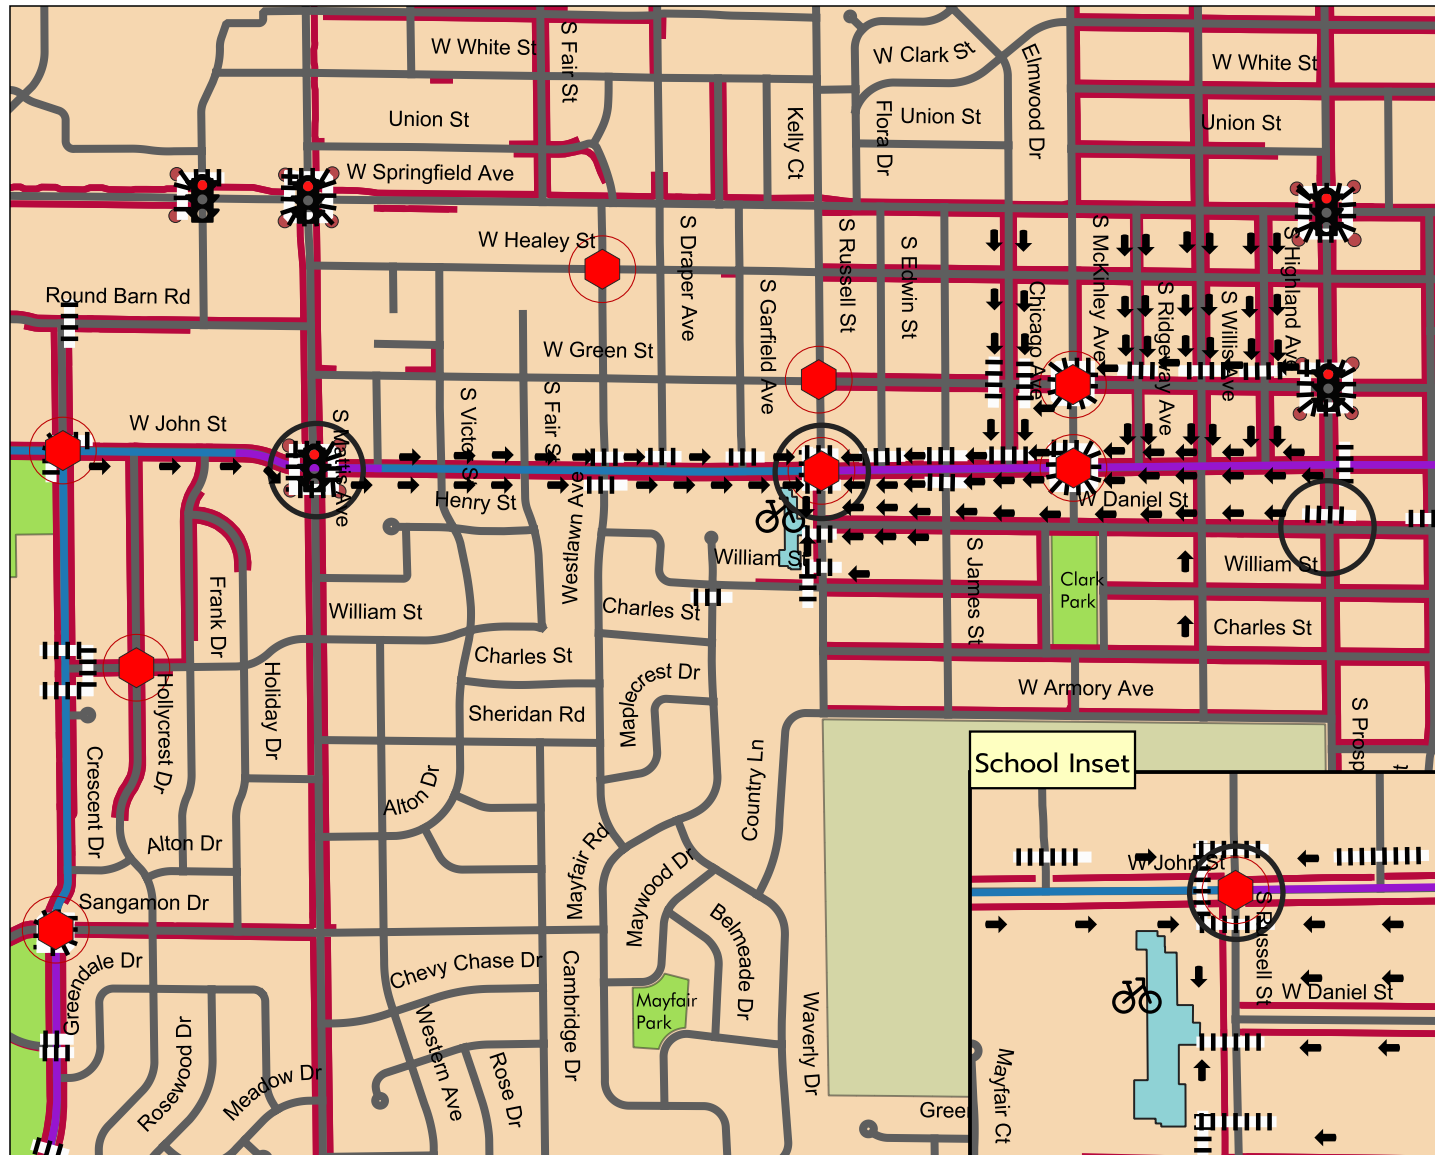

Safe Walking Route Maps 2023-24

Amended November 2024

Westview School

703 South Russell Street

Champaign, IL 61821

Legend

- Crossing Guards
- Safe Routes
- All-Way Stop
- Traffic Signal
- Pedestrian Pushbutton
- Bike Racks
- Crosswalks
- Bike Lanes
- Sharrows
- Streets
- Sidewalks
- Public Park
- Private Recreational
- School Footprint
- Champaign City Limits