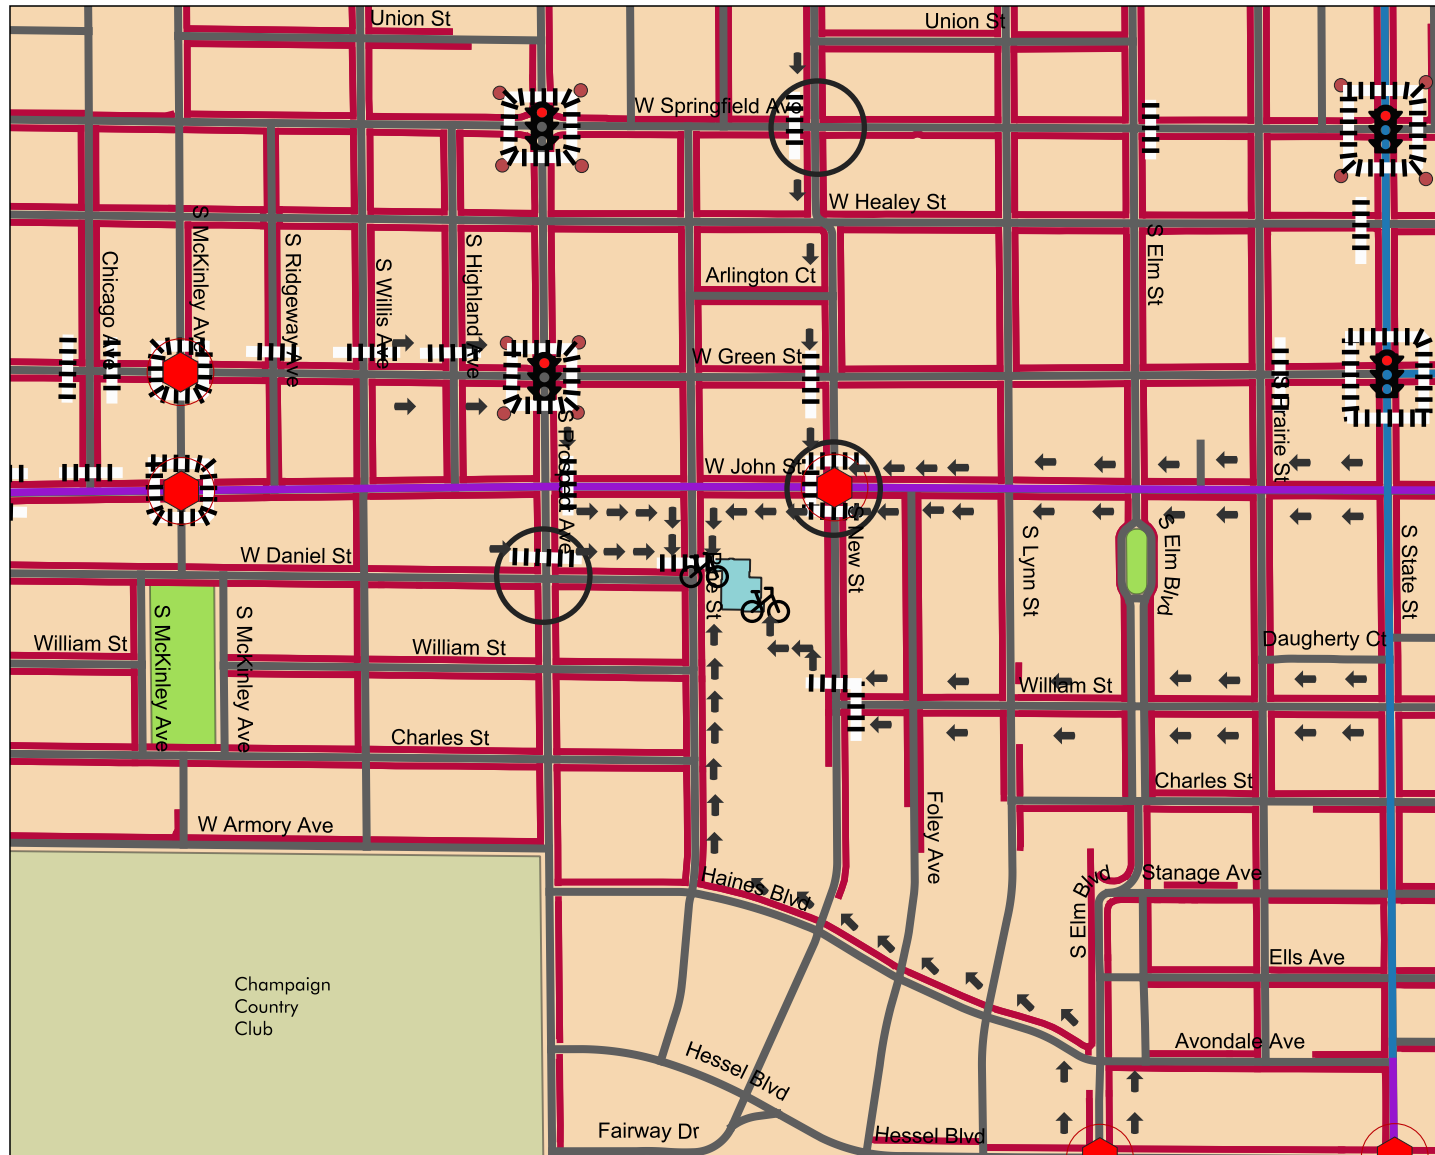

Safe Walking Route Maps 2023-24

Amended November 2024

South Side School

715 South New Street
Champaign, IL 61820

Legend

- Crossing Guards
- Safe Routes
- All-Way Stop
- Traffic Signal
- Pedestrian Pushbutton
- Bike Racks
- Crosswalks
- Bike Lanes
- Sharrows
- Streets
- Sidewalks
- Public Park
- Private Recreational
- School Footprint
- Champaign City Limits