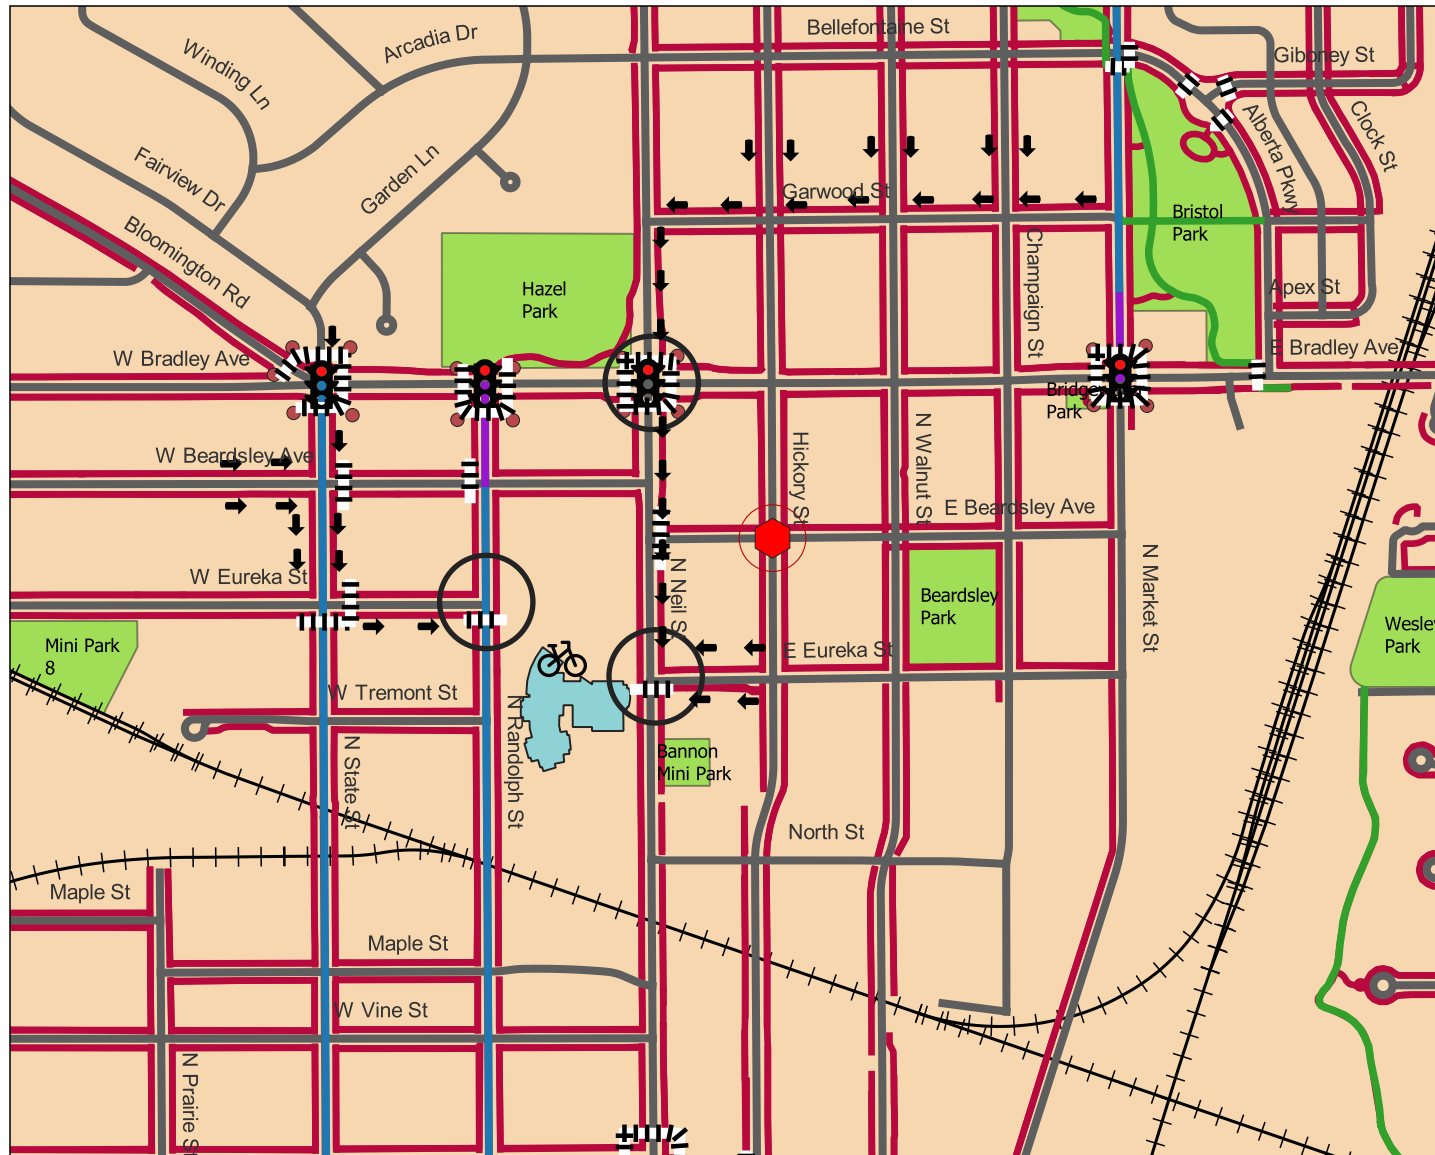

Safe Walking Route Maps 2023-24

Stratton School

902 North Randolph Street
Champaign, IL 61820

Legend

- Crossing Guards
- All-Way Stop
- Traffic Signal
- Pedestrian Pushbutton
- Bike Racks
- Crosswalks
- Bike Lanes
- Shared-Use Path
- Sharrows
- Streets
- Sidewalks
- Railroads
- Public Park
- School Footprint
- Champaign City Limits