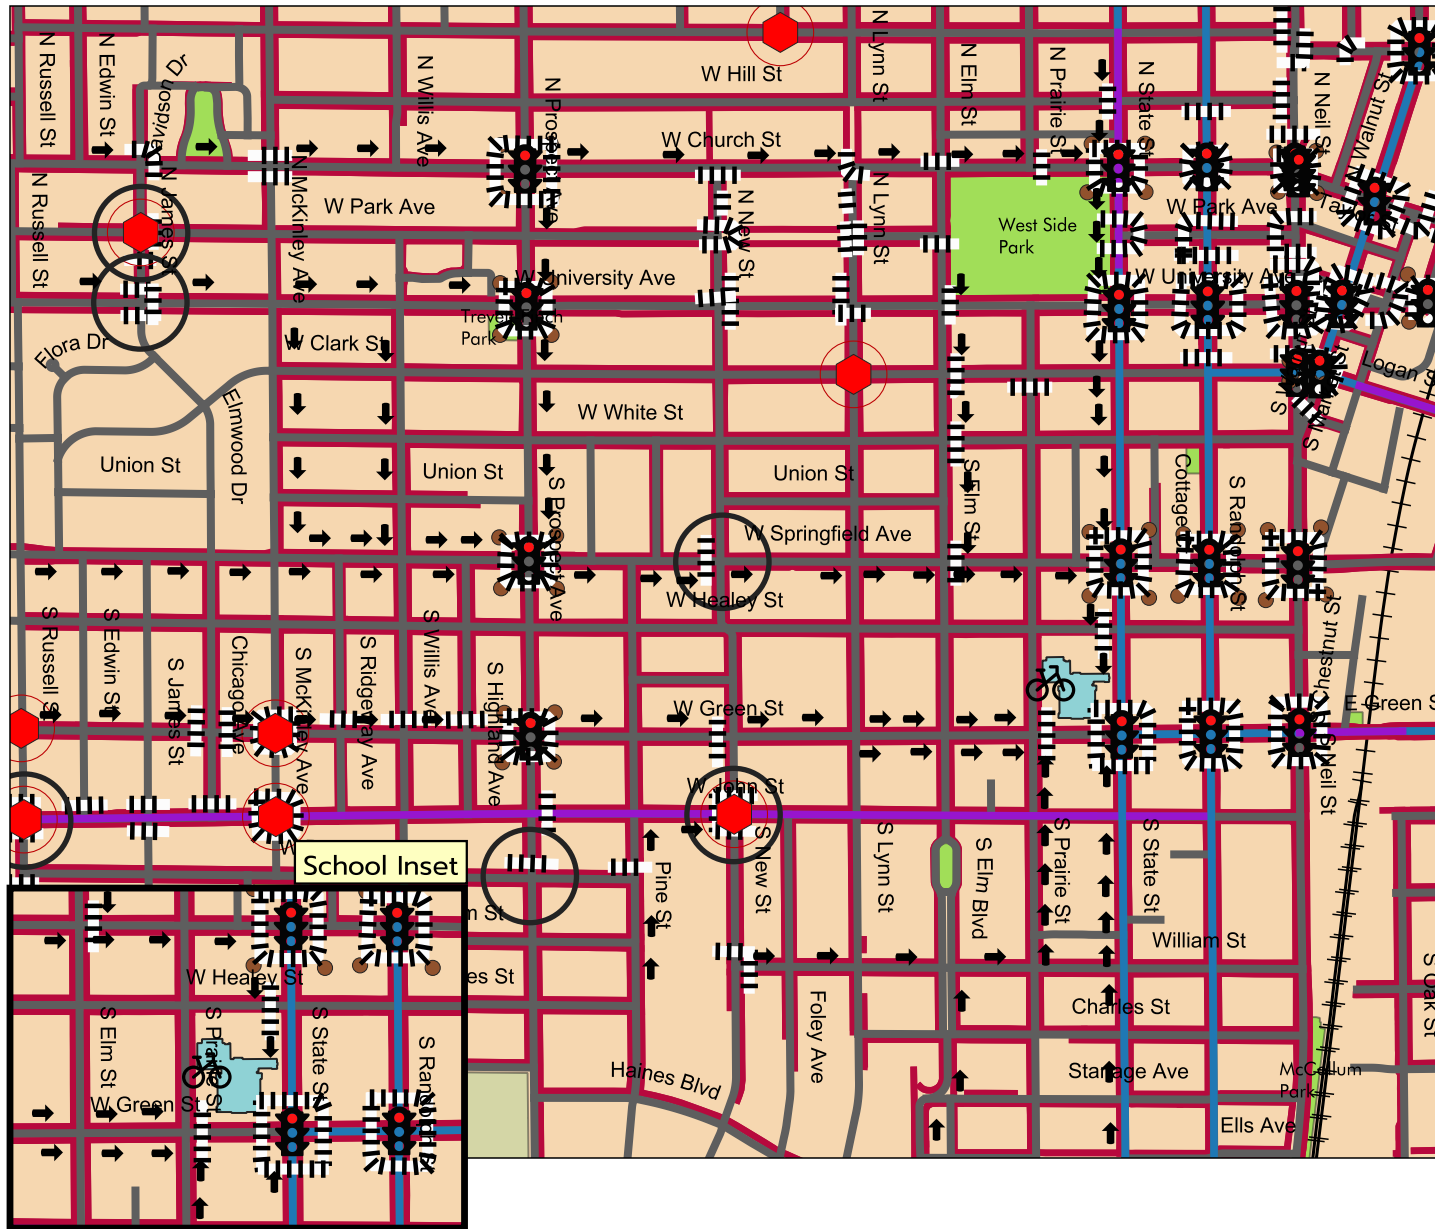

# Safe Walking Route Maps 2023-24

Amended November 2024

### Legend

-  Crossing Guards
-  Safe Routes
-  All-Way Stop
-  Traffic Signal
-  Pedestrian Pushbuttons
-  Bike Racks
-  Crosswalks
-  Bike Lanes
-  Sharrows
-  Streets
-  Sidewalks
-  Railroads
-  Public Park
-  Private Recreational
-  School Footprint
-  Champaign City Limits

## Mapa 2024 con las Rutas Seguras para Caminar a la Escuela

Modificado en noviembre 2024