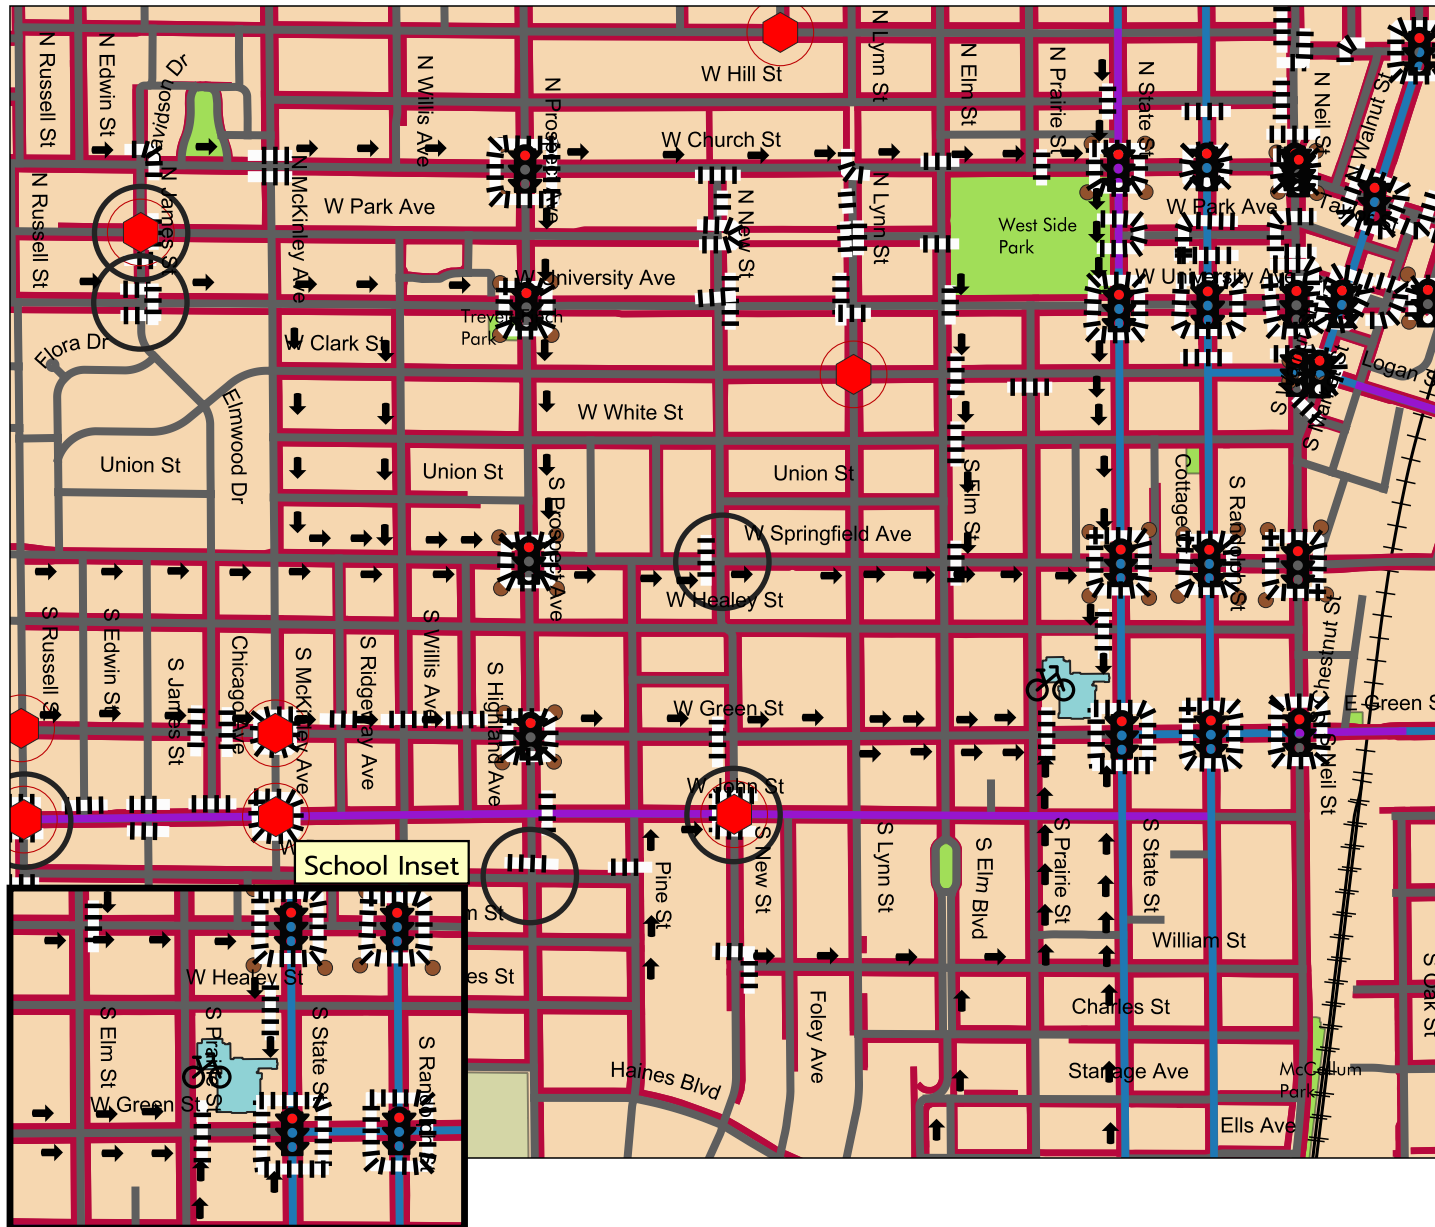

Safe Walking Route Maps 2023-24

Amended November 2024

Edison Middle School

306 West Green Street
Champaign, IL 61820

Legend

- Crossing Guards
- Safe Routes
- All-Way Stop
- Traffic Signal
- Pedestrian Pushbuttons
- Bike Racks
- Crosswalks
- Bike Lanes
- Sharrows
- Streets
- Sidewalks
- Railroads
- Public Park
- Private Recreational
- School Footprint
- Champaign City Limits