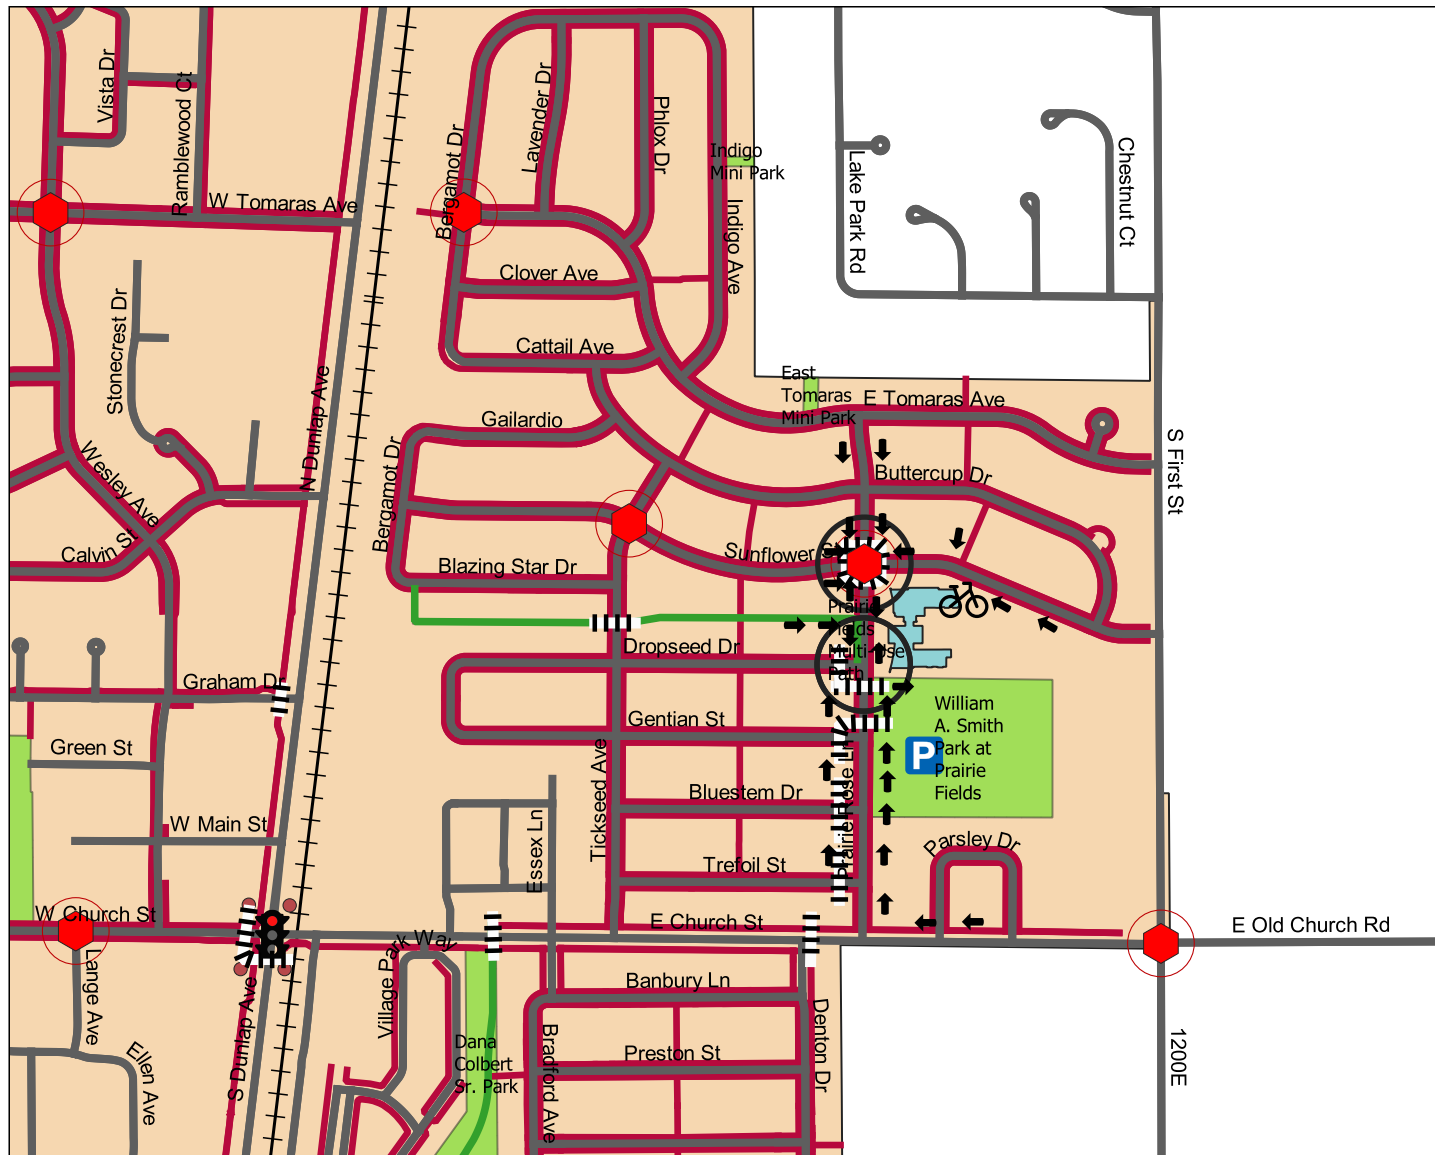

Safe Walking Route Maps 2023-24

Carrie Busey School

304 Prairie Rose Lane

Savoy, IL 61874

Legend

- Crossing Guards
- All-Way Stop
- Traffic Signal
- Pedestrian Pushbutton
- Bike Racks
- Park and Walk
- Crosswalks
- Shared-Use Path
- Streets
- Sidewalks
- Railroads
- Public Park
- School Footprint
- Savoy Village Limits