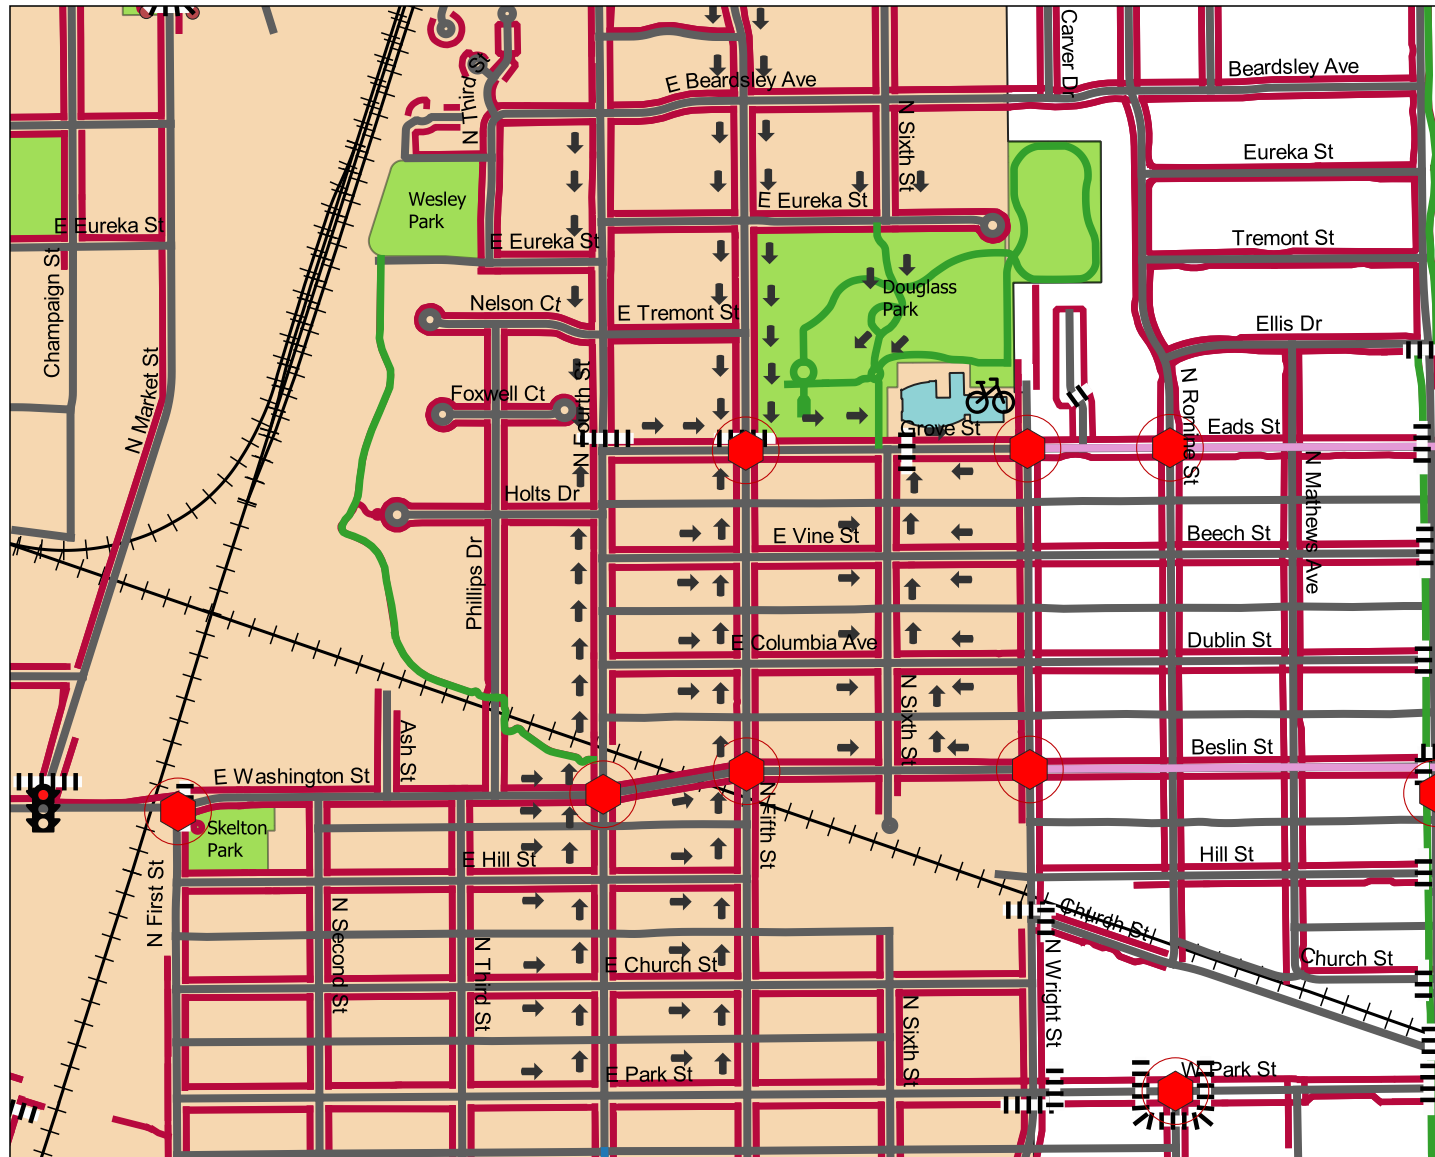

Mapas 2023-24 con las Rutas Seguras para Caminar a la Escuela

Academia STEM Booker T. Washington

606 East Grove Street
Champaign, IL 61820

Leyenda

- Rutas Seguras
- Alto - Todas las Vías
- Semáforo
- Botón de Peatones
- Estacionamiento de bicicletas
- Pasos de Peatones
- Canal de Bicicletas
- Ruta de bicicleta
- Acera Compartida
- Calles
- Aceras
- Vías de tren
- Parque Público
- Escuela
- Límites de la Ciudad de Champaign