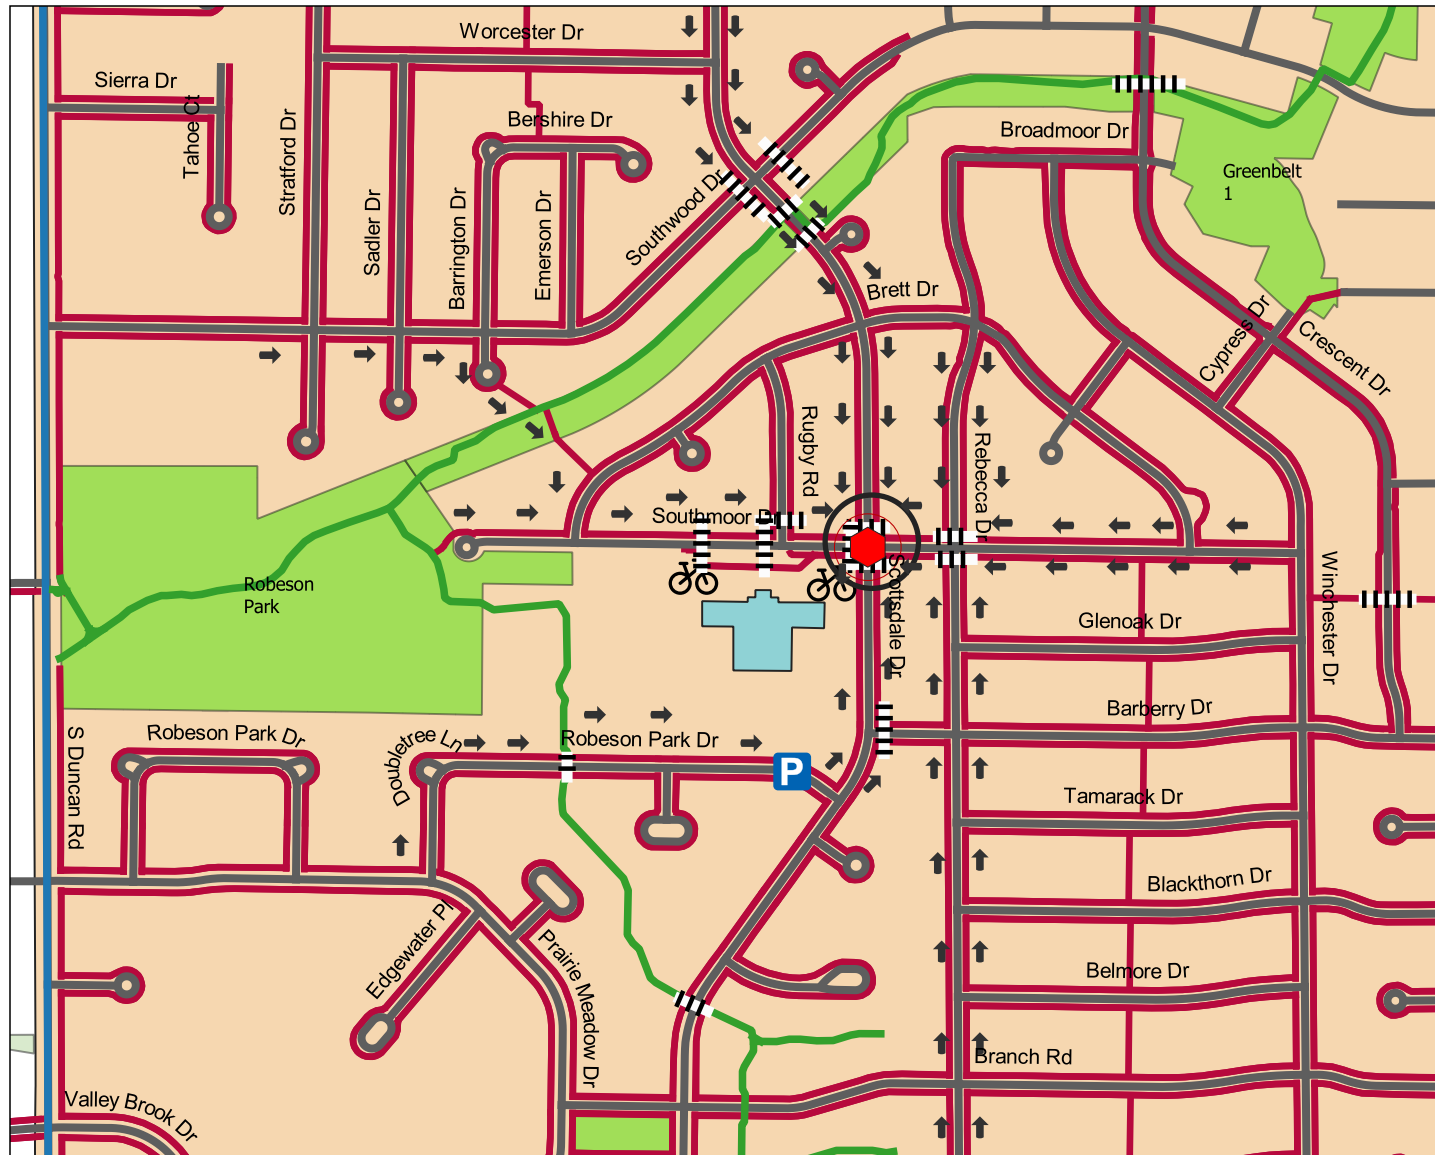

Safe Walking Route Maps 2023-24

Robeson School

2501 Southmoor Drive
Champaign, IL 61821

Legend

- Crossing Guards
- Safe Routes
- Bike Racks
- Park & Walk
- All-Way Stop
- Crosswalks
- Bike Lanes
- Shared-Use Path
- Streets
- Sidewalks
- Public Park
- School Footprint
- Champaign City Limits