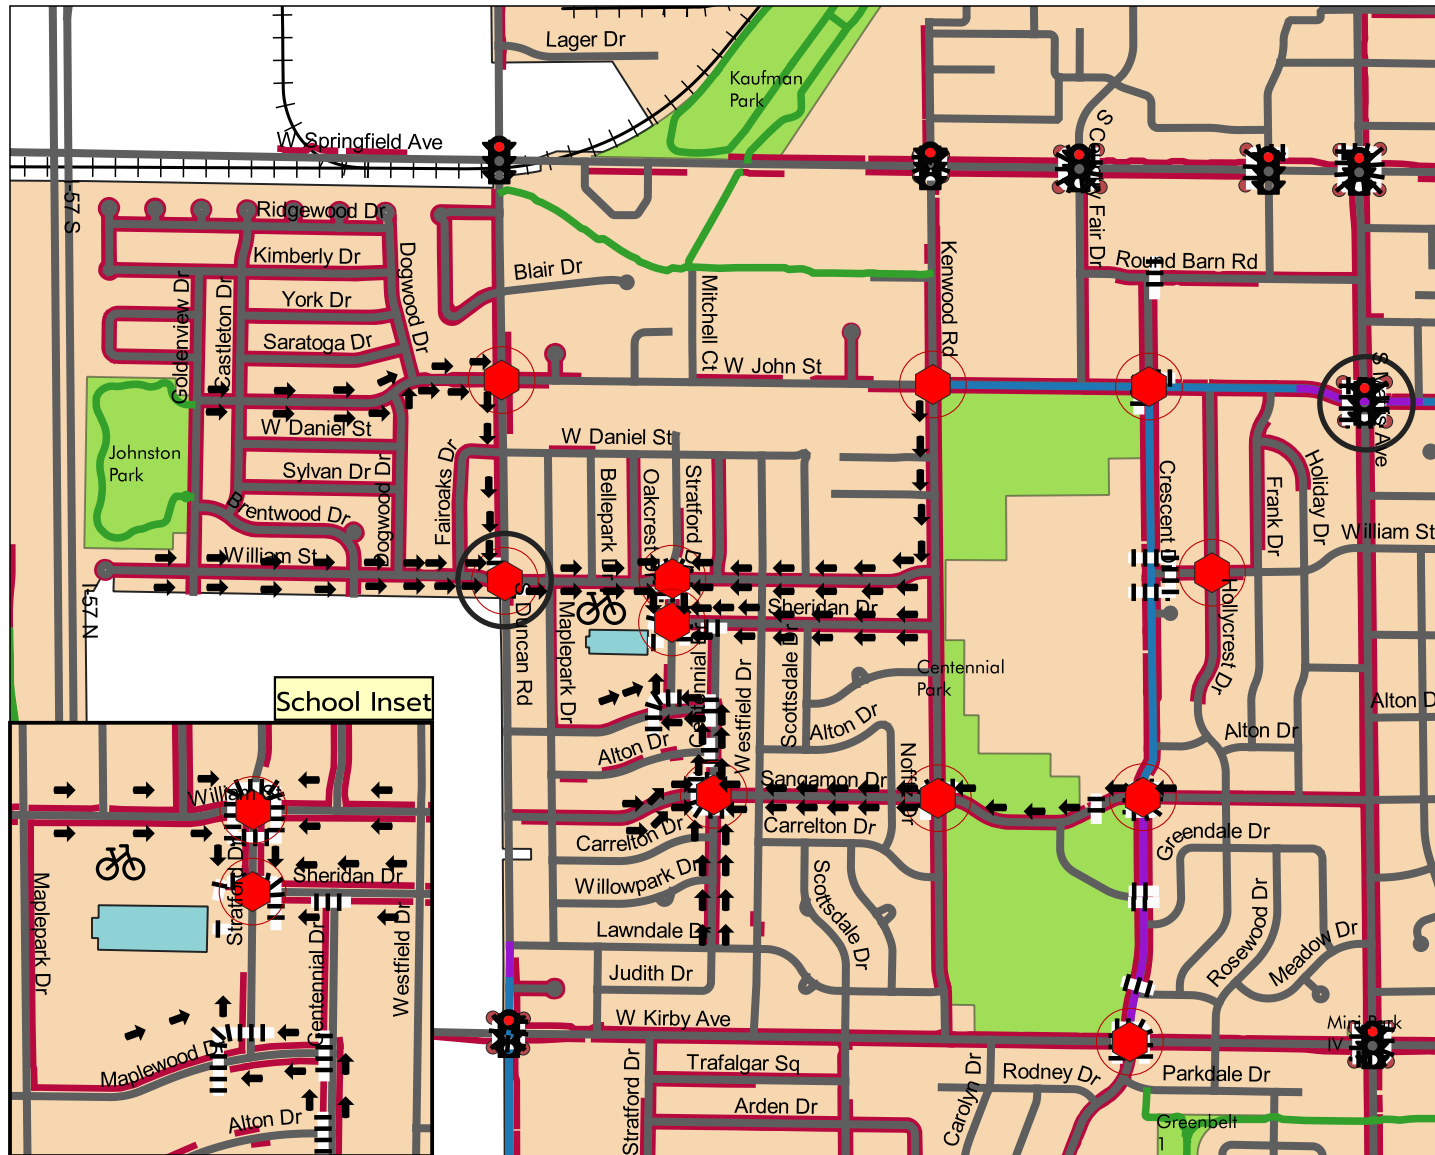

Safe Walking Route Maps 2023-24

Kenwood School

1001 South Stratford Drive
Champaign, IL 61821

Legend

- Crossing Guard
- Safe Routes
- All-Way Stop
- Traffic Signal
- Pedestrian Pushbutton
- Bike Racks
- Crosswalks
- Railroads
- Bike Lanes
- Shared-Use Path
- Sharrows
- Streets
- Sidewalks
- Public Park
- School Footprint
- Champaign City Limits