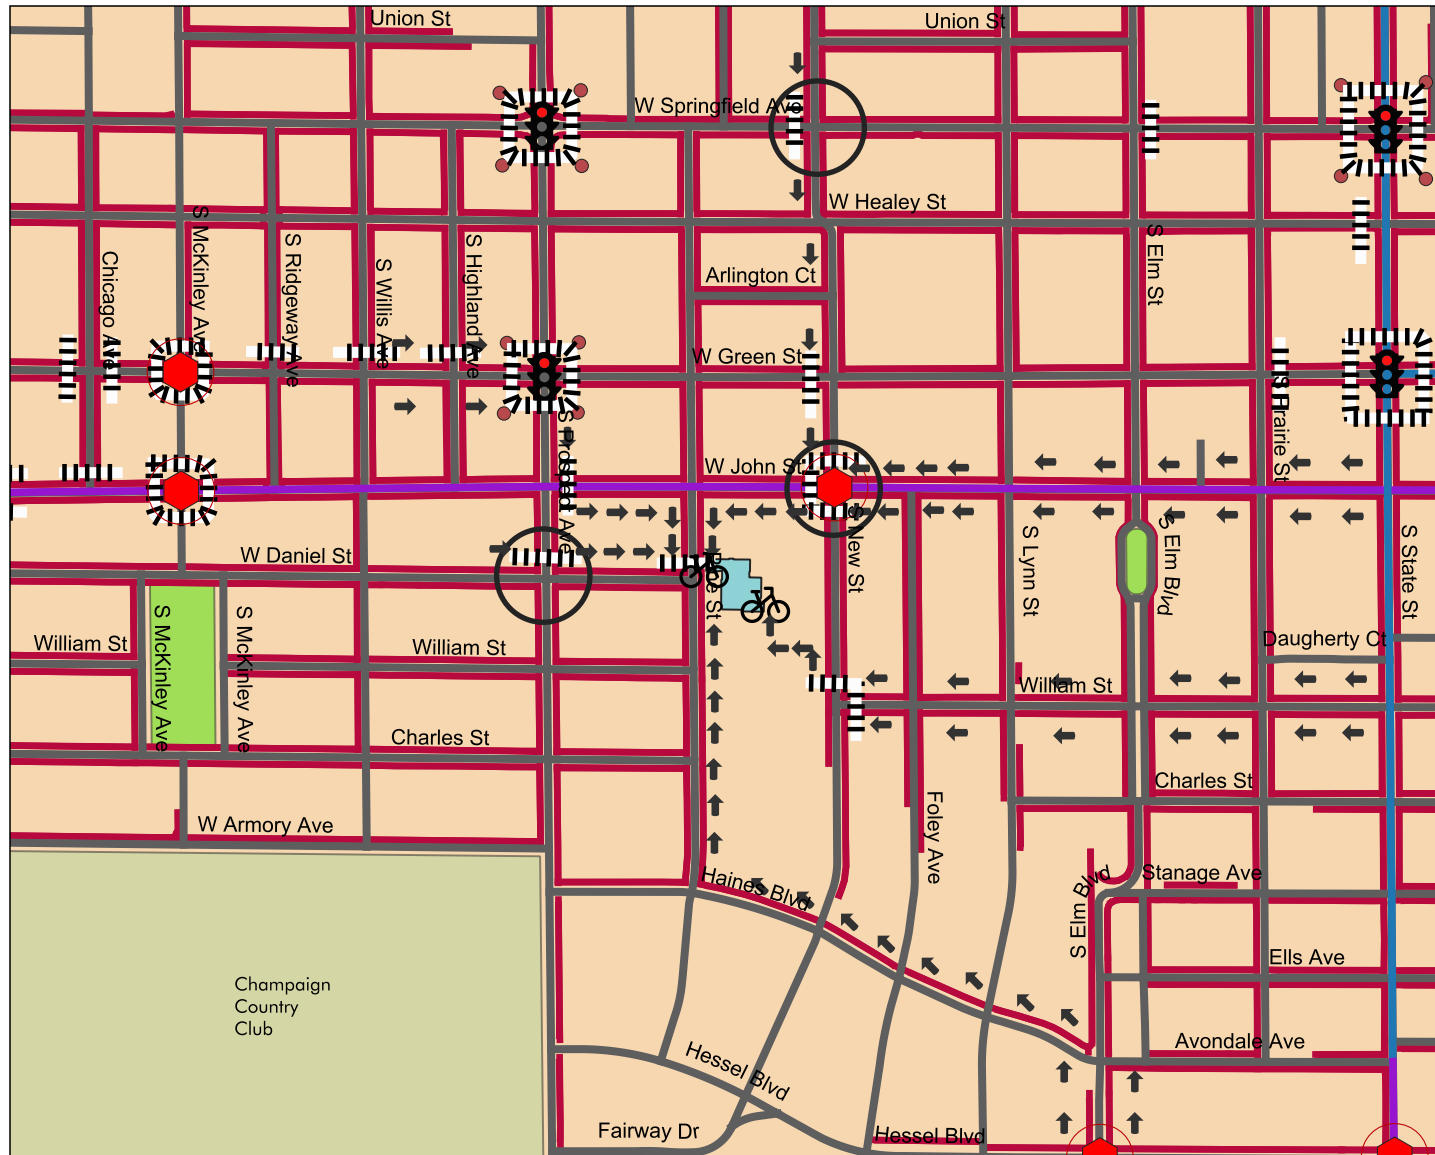

Safe Walking Route Maps 2023-24

Amended November 2024

South Side School

715 South New Street
Champaign, IL 61820

Legend

-  Crossing Guards
-  Safe Routes
-  All-Way Stop
-  Traffic Signal
-  Pedestrian Pushbutton
-  Bike Racks
-  Crosswalks
-  Bike Lanes
-  Sharrows
-  Streets
-  Sidewalks
-  Public Park
-  Private Recreational
-  School Footprint
-  Champaign City Limits