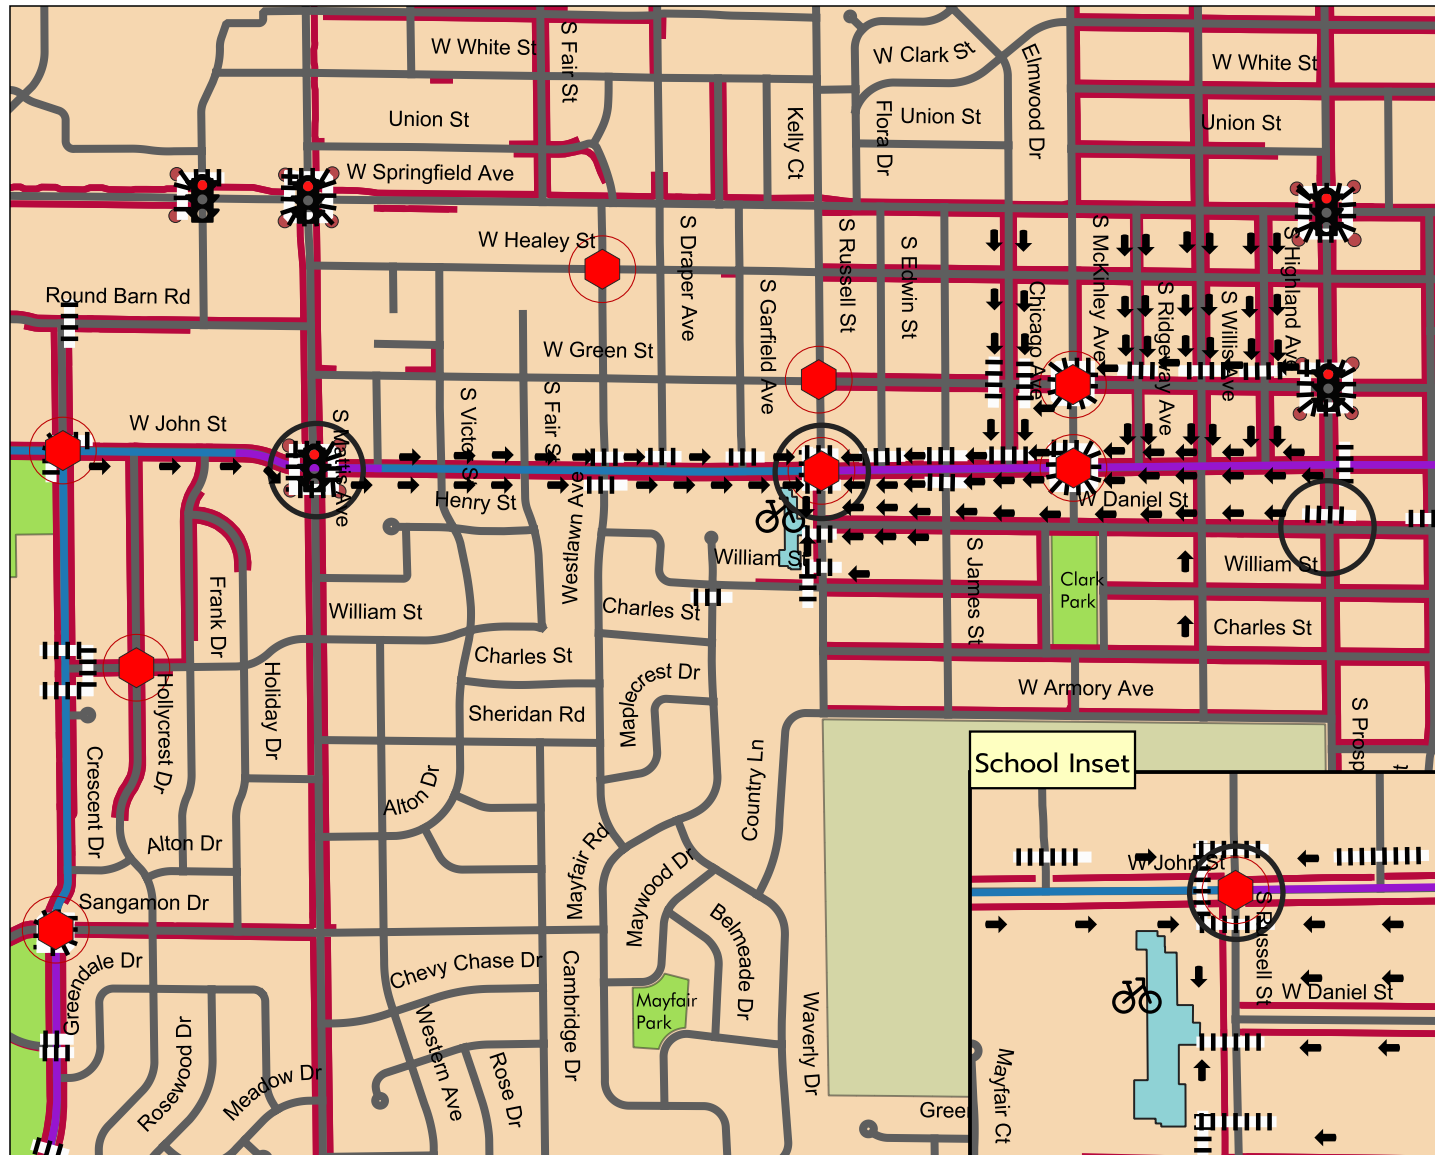

# Safe Walking Route Maps 2023-24

Amended November 2024

## Westview School

703 South Russell Street

Champaign, IL 61821

### Legend

-  Crossing Guards
-  Safe Routes
-  All-Way Stop
-  Traffic Signal
-  Pedestrian Pushbutton
-  Bike Racks
-  Crosswalks
-  Bike Lanes
-  Sharrows
-  Streets
-  Sidewalks
-  Public Park
-  Private Recreational
-  School Footprint
-  Champaign City Limits