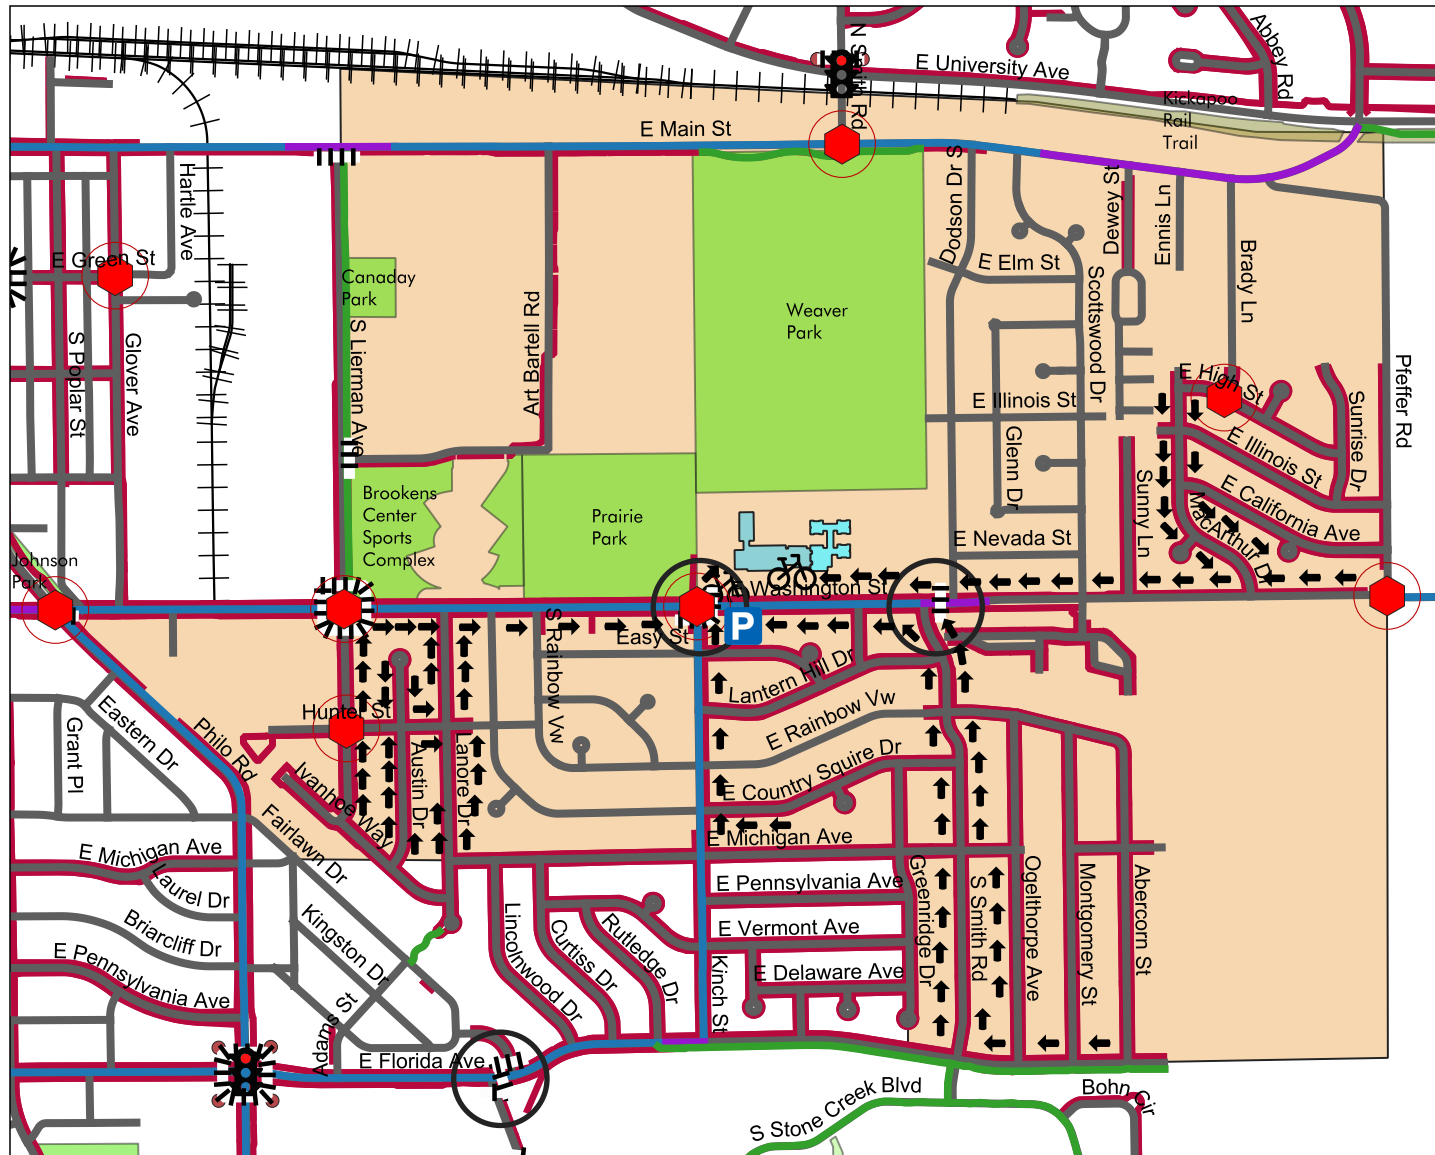

Safe Walking Route Maps 2023-24

Amended November 2024

Dr. Preston L. Williams Jr. School

2102 East Washington Street
Urbana, IL 61802

Legend

-  Crossing Guards
-  Safe Routes
-  All-Way Stop
-  Traffic Signal
-  Crosswalks
-  Bike Racks
-  Pedestrian Pushbutton
-  Park and Walk
-  Bike Lanes
-  Shared-Use Path
-  Sharrows
-  Streets
-  Sidewalks
-  Railroads
-  Forest Preserve
-  Public Park
-  Dr. Williams School Footprint
-  Urbana Early Childhood School
-  School Walking Boundary

0 0.1 0.2 mi