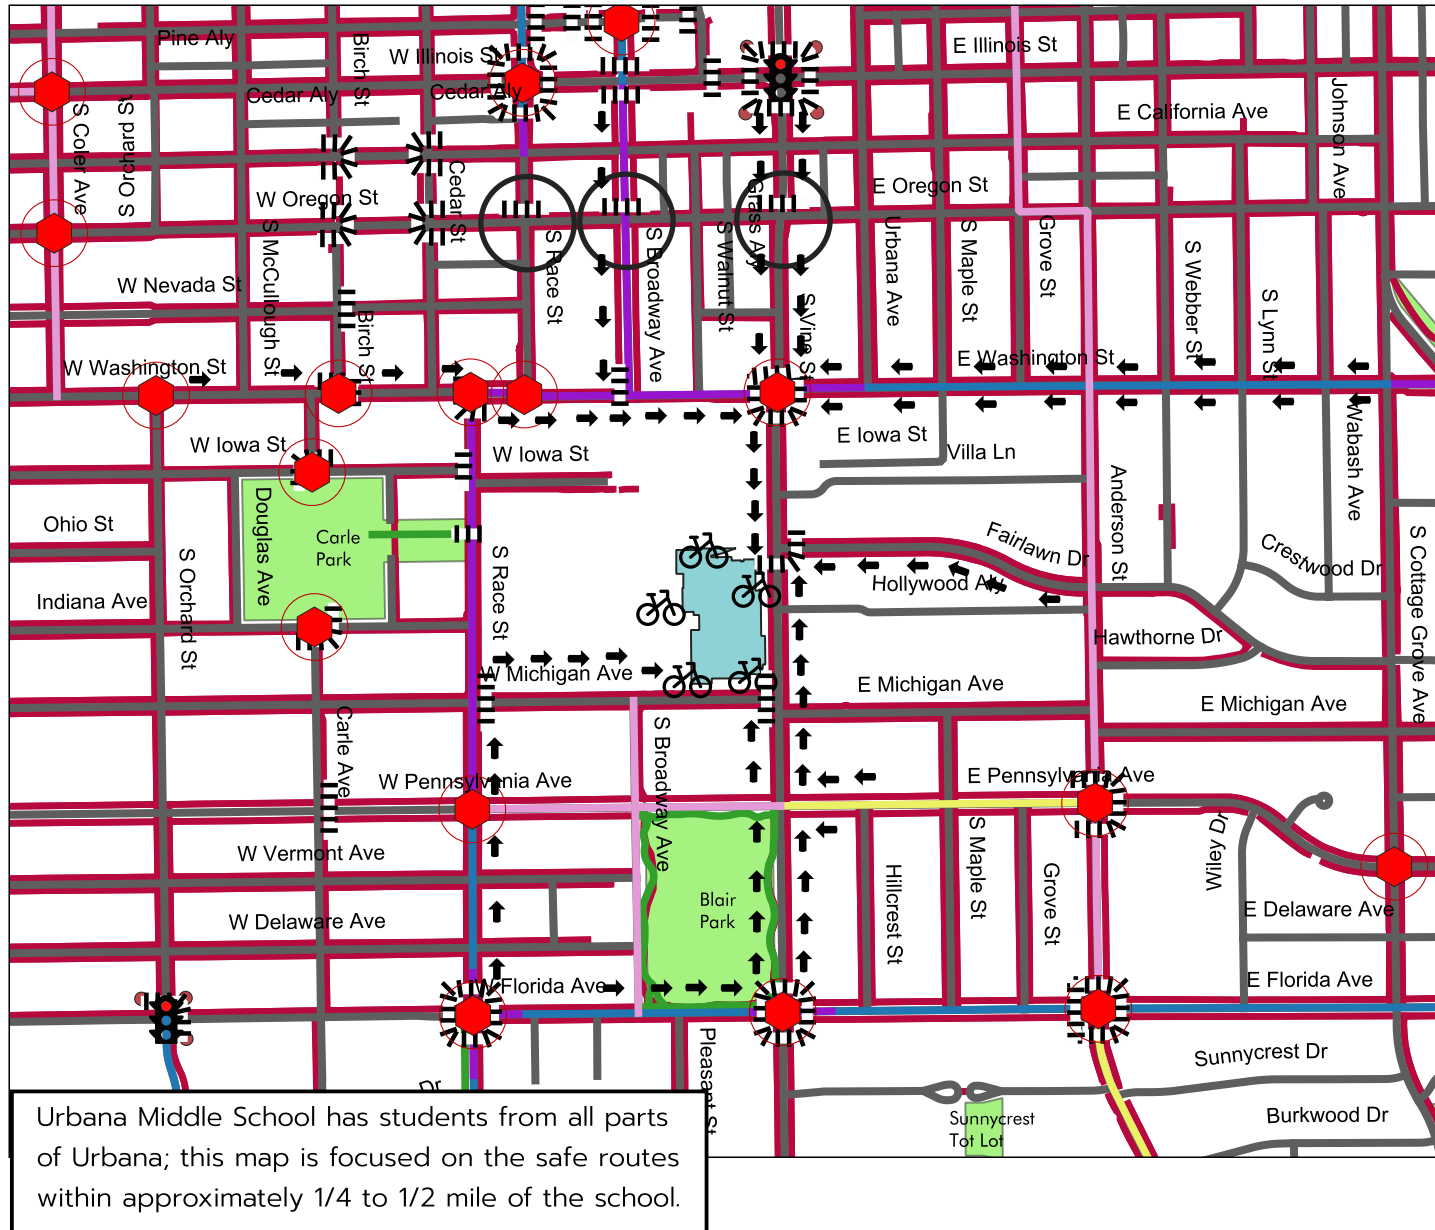

Safe Walking Route Maps 2023-24

Amended November 2024

Urbana Middle School

1201 South Vine Street
Urbana, IL 61801

Legend

-  Crossing Guards
-  Safe Routes
-  Traffic Signal
-  All-Way Stop
-  Pedestrian Pushbutton
-  Bike Racks
-  Crosswalks
-  Bike Lanes
-  Bike Route
-  Shared Bike/Parking Lanes
-  Shared-Use Path
-  Sharrows
-  Streets
-  Sidewalks
-  Public Park
-  School Footprint

Urbana Middle School has students from all parts of Urbana; this map is focused on the safe routes within approximately 1/4 to 1/2 mile of the school.