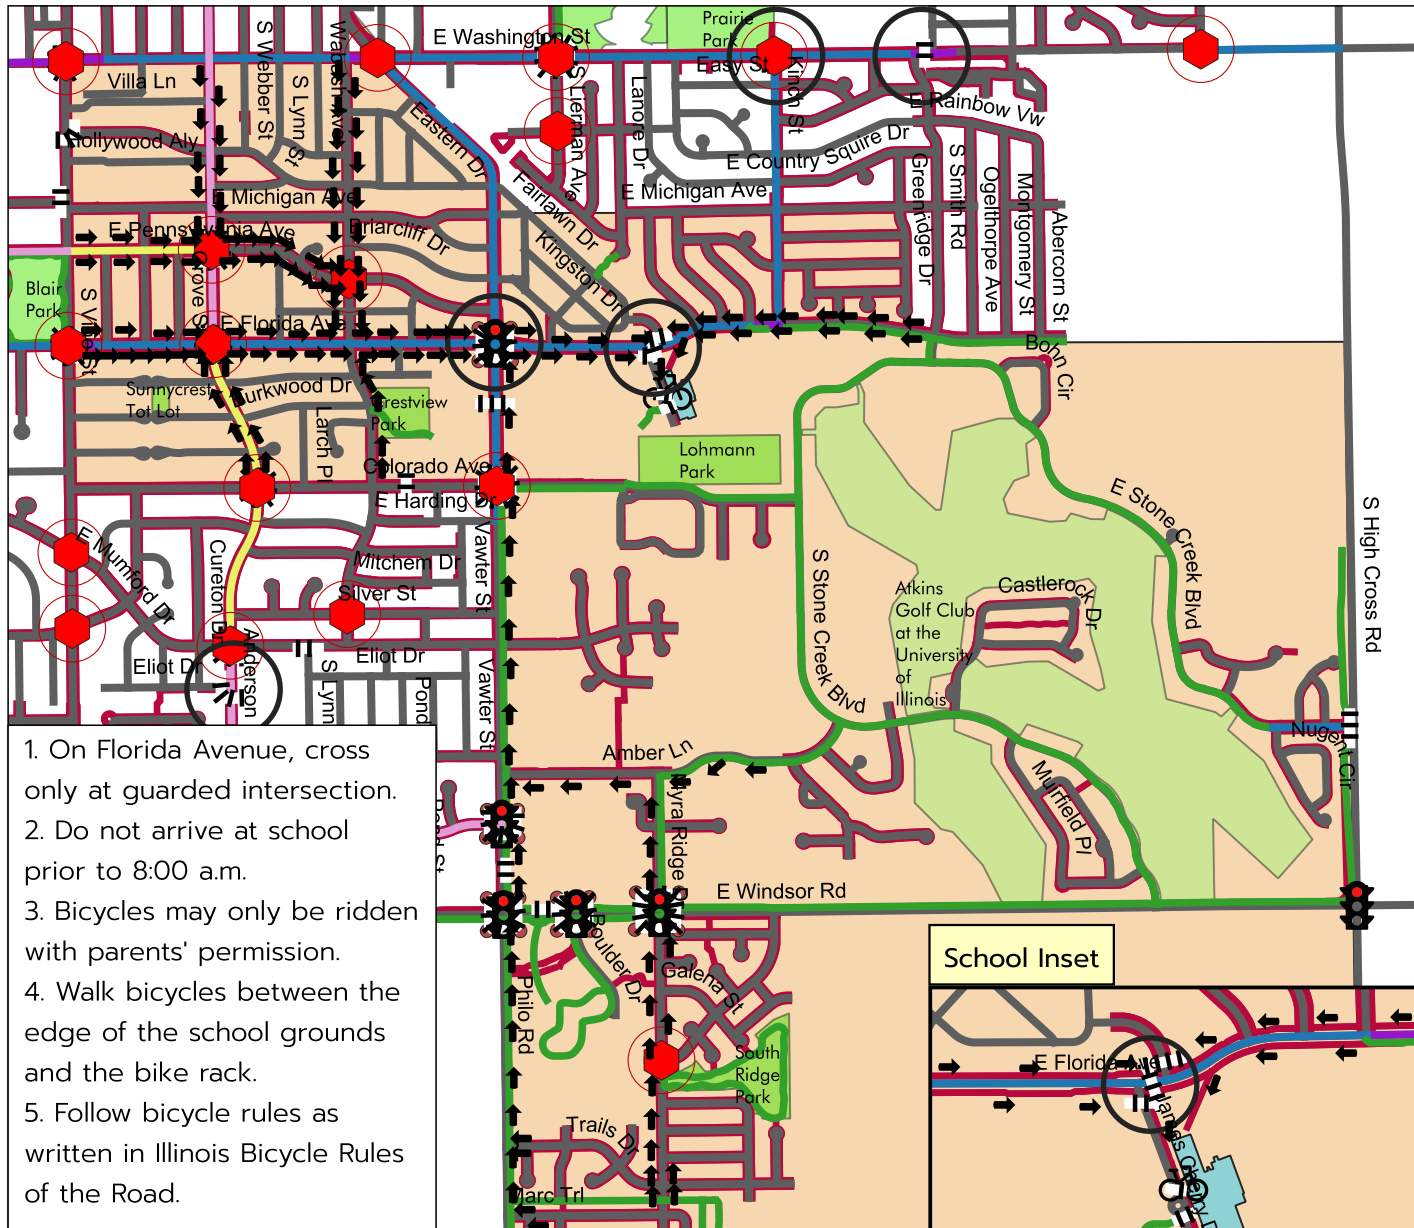

# Safe Walking Route Maps 2023-24

Amended November 2024

## Thomas Paine School

1801 James Cherry Drive

Urbana, IL 61802

1. On Florida Avenue, cross only at guarded intersection.
2. Do not arrive at school prior to 8:00 a.m.
3. Bicycles may only be ridden with parents' permission.
4. Walk bicycles between the edge of the school grounds and the bike rack.
5. Follow bicycle rules as written in Illinois Bicycle Rules of the Road.

### Legend

- Crossing Guards
- Safe Routes
- Traffic Signal
- All-Way Stop
- Pedestrian Pushbutton
- Bike Racks
- Crosswalks
- Bike Lanes
- Bike Route
- Shared Bike/Parking Lanes
- Shared-Use Path
- Sharrows
- Streets
- Sidewalks
- Public Park
- Public Golf Course
- School Footprint
- School Walking Boundary

0 0.25 0.5 mi