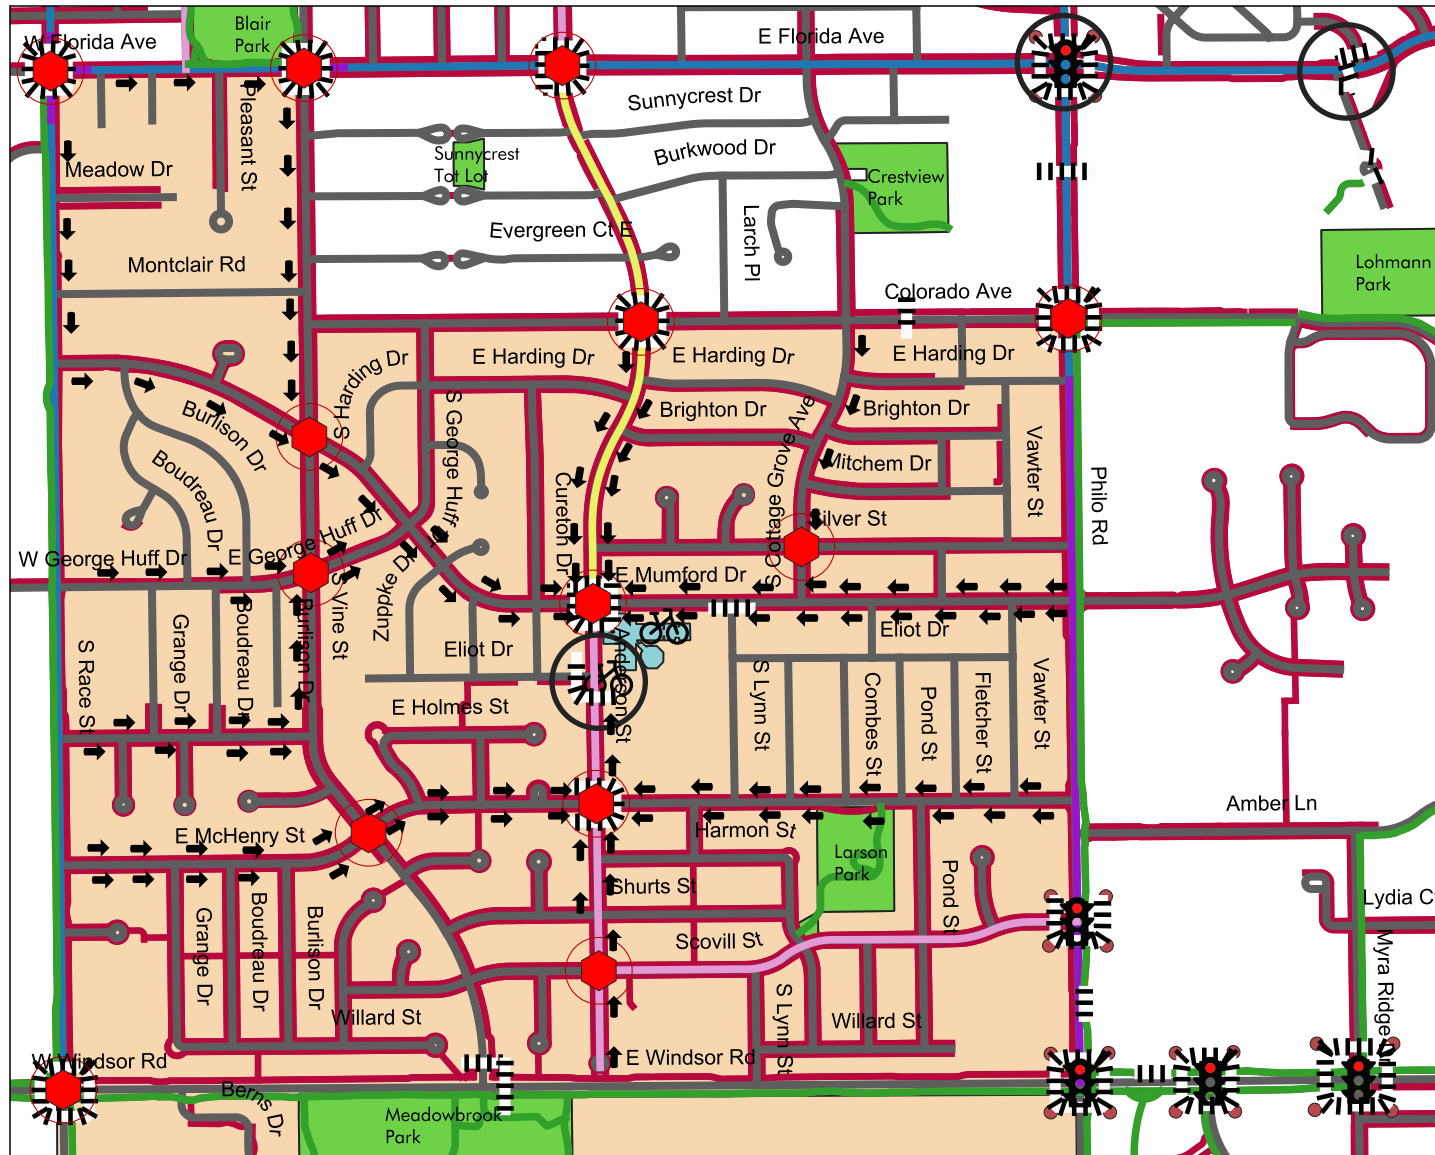

# Safe Walking Route Maps 2023-24

Amended November 2024

## Yankee Ridge School

2102 South Anderson Street  
Urbana, IL 61801

### Legend

-  Crossing Guards
-  Safe Routes
-  All-Way Stop
-  Traffic Signal
-  Bike Racks
-  Pedestrian Pushbutton
-  Crosswalks
-  Bike Lanes
-  Bike Route
-  Shared Bike/Parking Lanes
-  Shared-Use Path
-  Sharrows
-  Streets
-  Sidewalks
-  Public Park
-  School Footprint
-  School Walking Boundary