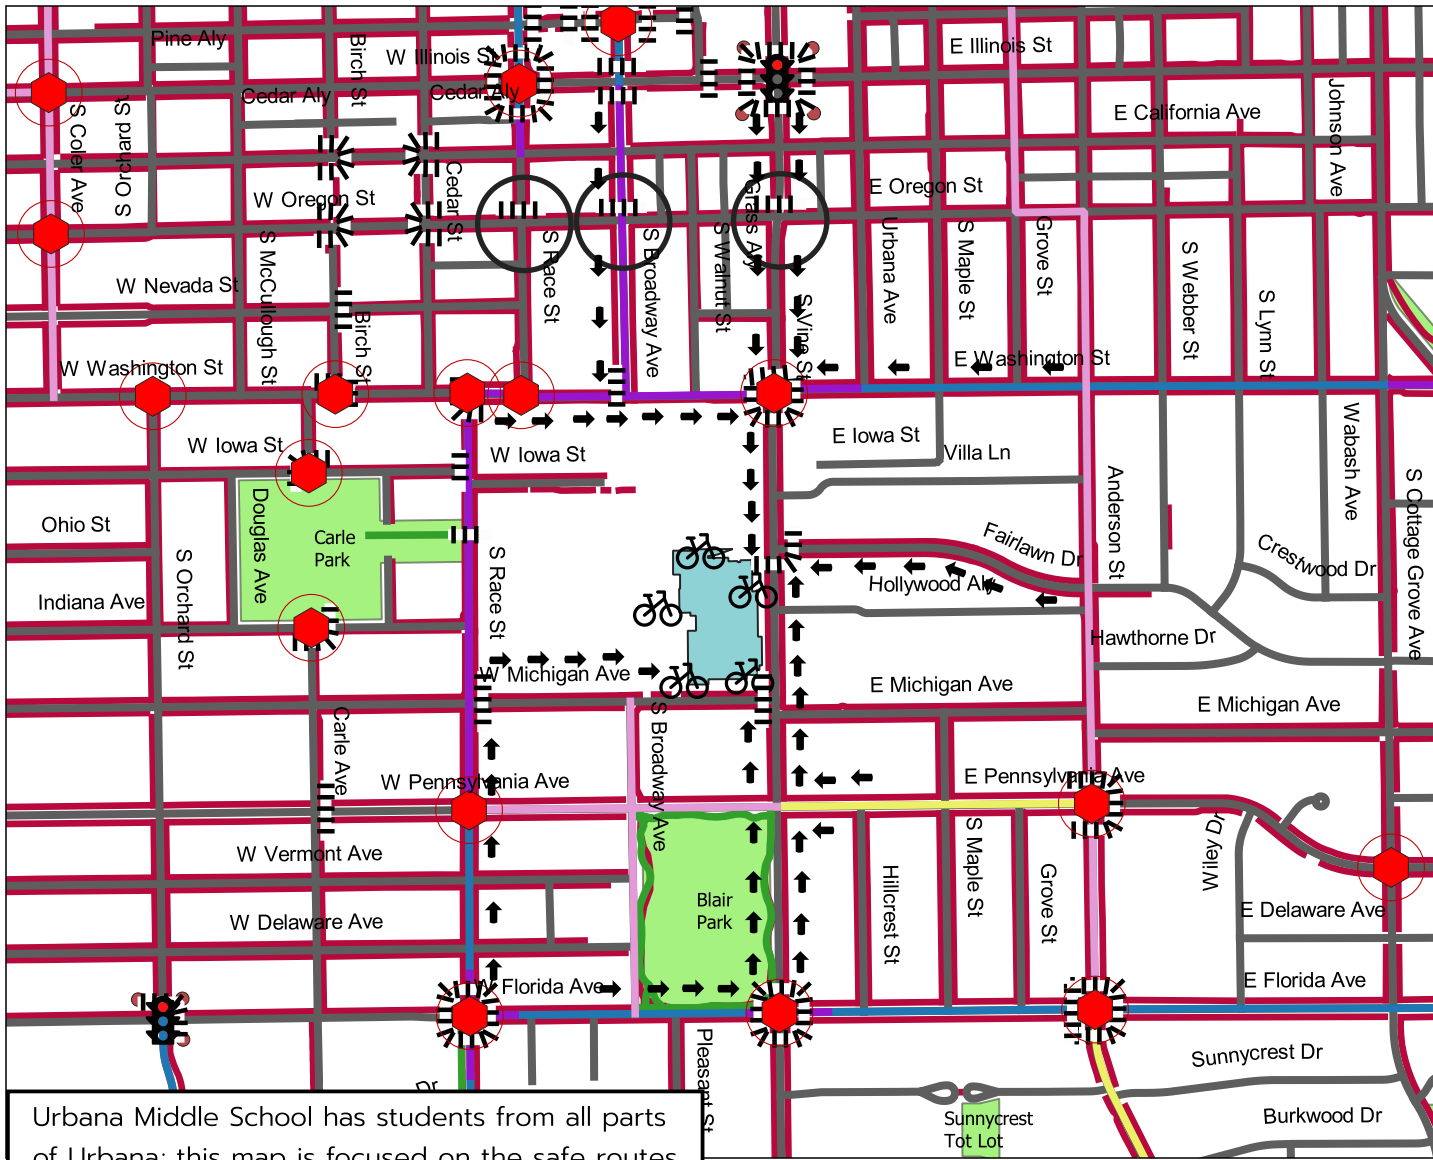

Safe Walking Route Maps 2023-24

Legend

- Crossing Guards
- Safe Routes
- Traffic Signal
- All-Way Stop
- Pedestrian Pushbutton
- Bike Racks
- Crosswalks
- Bike Lanes
- Bike Route
- Shared Bike/Parking Lanes
- Shared-Use Path
- Sharrows
- Streets
- Sidewalks
- Public Park
- School Footprint

Urbana Middle School has students from all parts of Urbana; this map is focused on the safe routes within approximately 1/4 mile of the school.