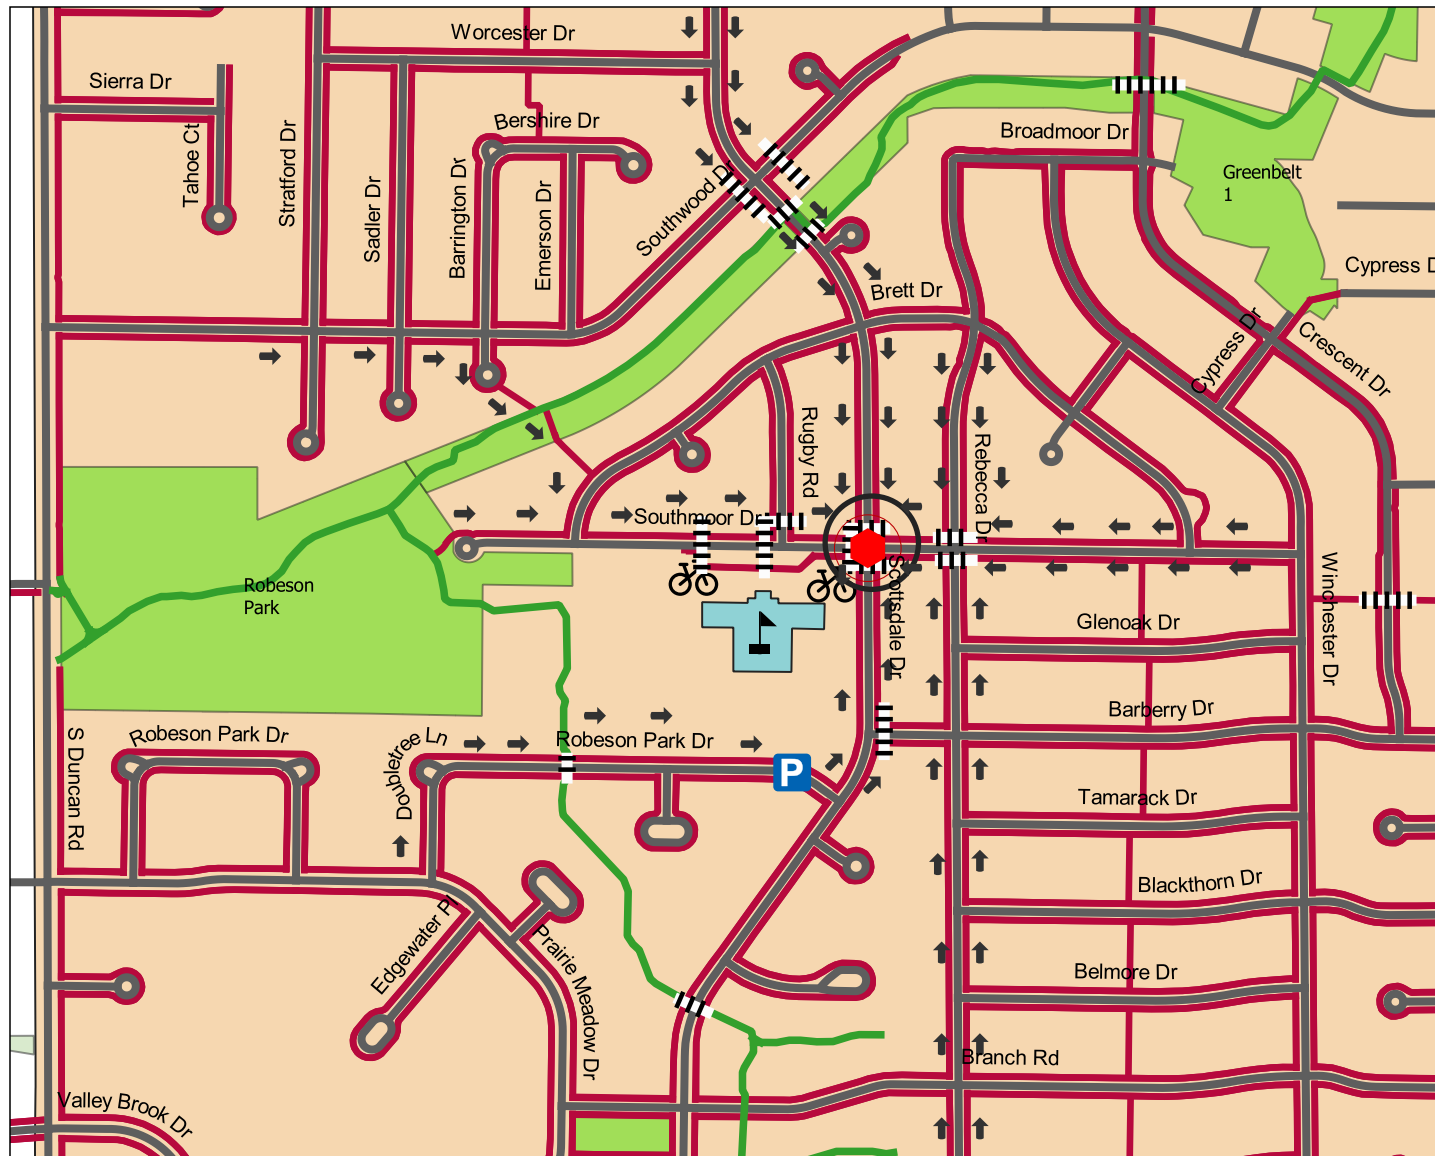

Safe Walking Route Maps 2021

Robeson School

2501 Southmoor Drive

Champaign, IL 61821

Legend

-  Crossing Guards
-  Safe Routes
-  Bike Racks
-  Park & Walk
-  Robeson Elementary School
-  All-Way Stop
-  Crosswalks
-  Shared-Use Path
-  Streets
-  Sidewalks
-  Public Park
-  School Footprint
-  Champaign City Limits