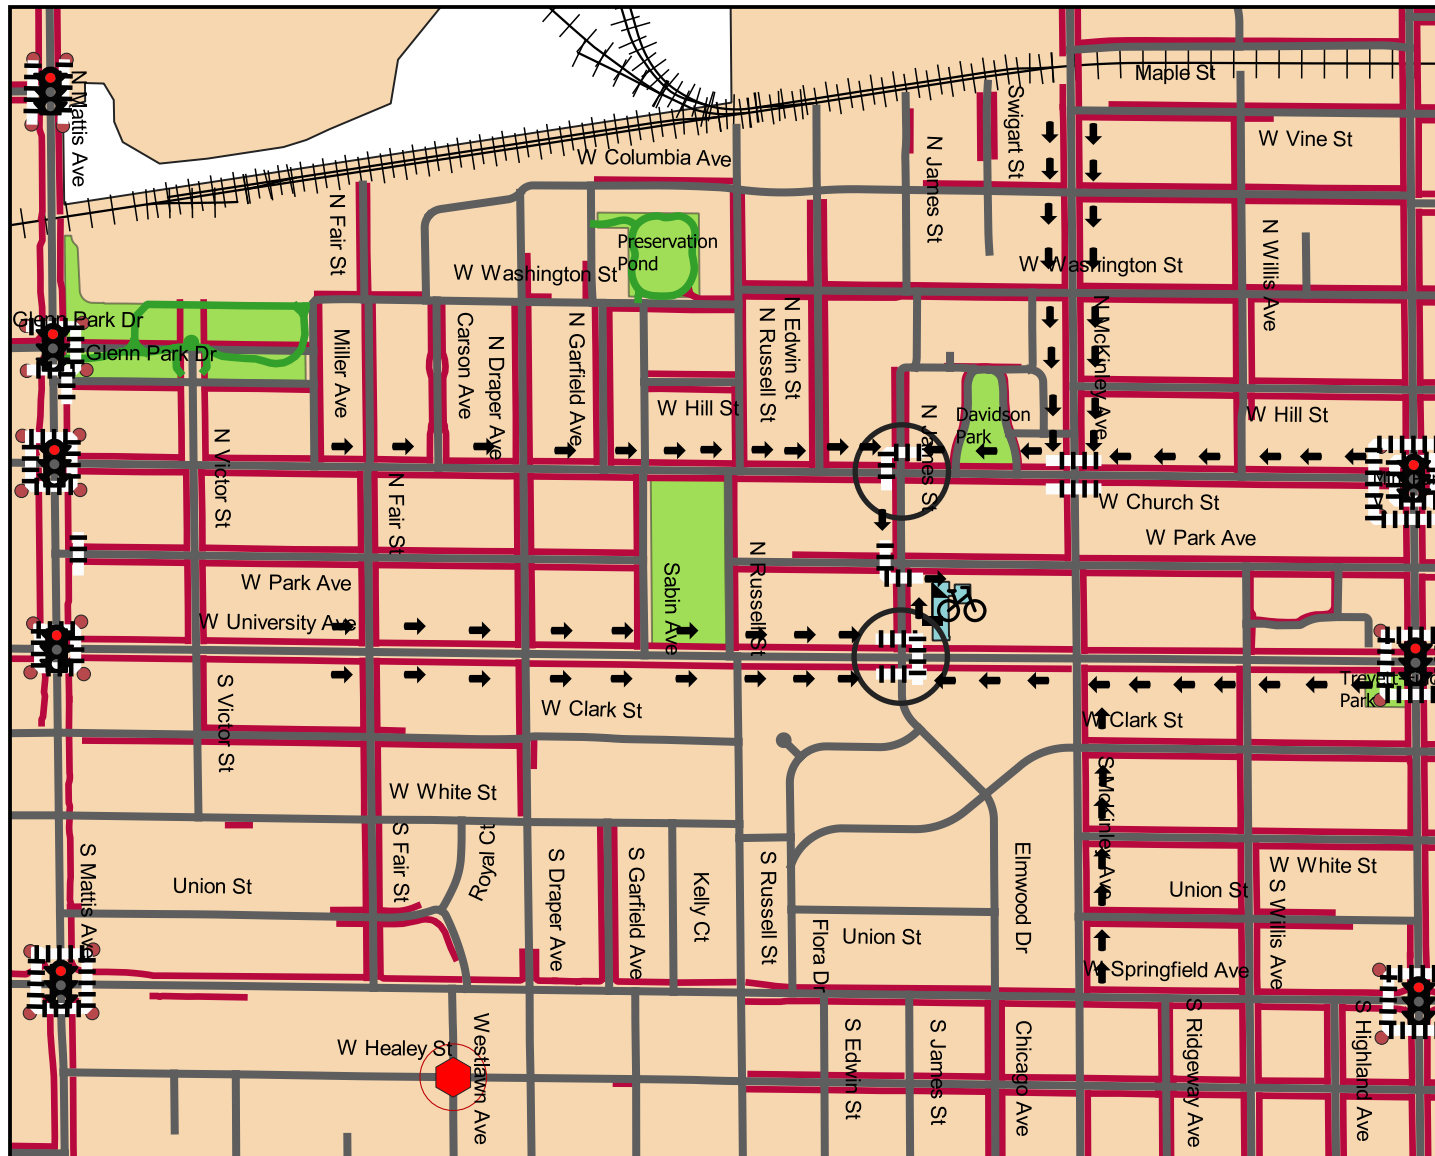

Safe Walking Route Maps 2020

Dr. Howard Elementary School

1117 West Park Avenue

Champaign, IL 61821

Legend

-  Crossing Guard
-  Safe Routes
-  Dr. Howard School
-  All-Way Stop
-  Traffic Signal
-  Pedestrian Pushbutton
-  Bike Racks
-  Crosswalks
-  Shared-Use Path
-  Streets
-  Sidewalks
-  Railroads
-  Public Park
-  School Footprint
-  Champaign City Limits