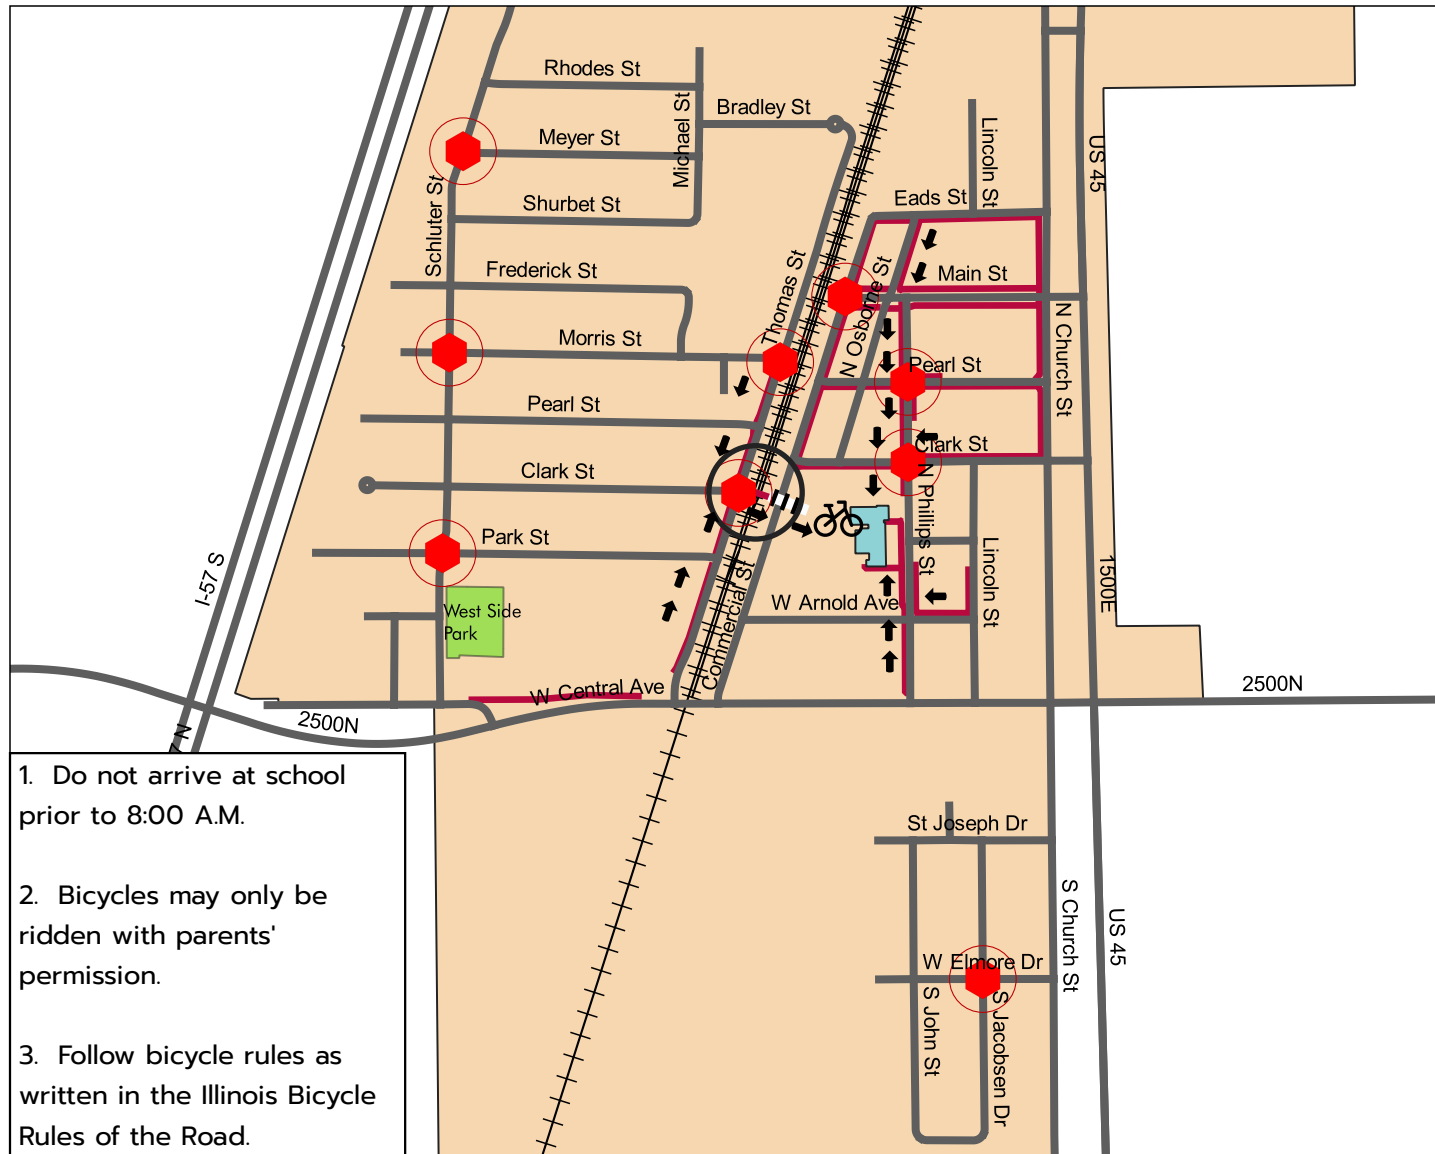

Safe Walking Route Maps 2021

Thomasboro Grade School

201 North Phillips Street

Thomasboro, IL 61878

Legend

-  Crossing Guard
-  Safe Routes
-  All-Way Stop
-  Bike Racks
-  Crosswalks
-  Streets
-  Sidewalks
-  Railroad
-  Public Park
-  School Footprint
-  Village Boundary

1. Do not arrive at school prior to 8:00 A.M.
2. Bicycles may only be ridden with parents' permission.
3. Follow bicycle rules as written in the Illinois Bicycle Rules of the Road.