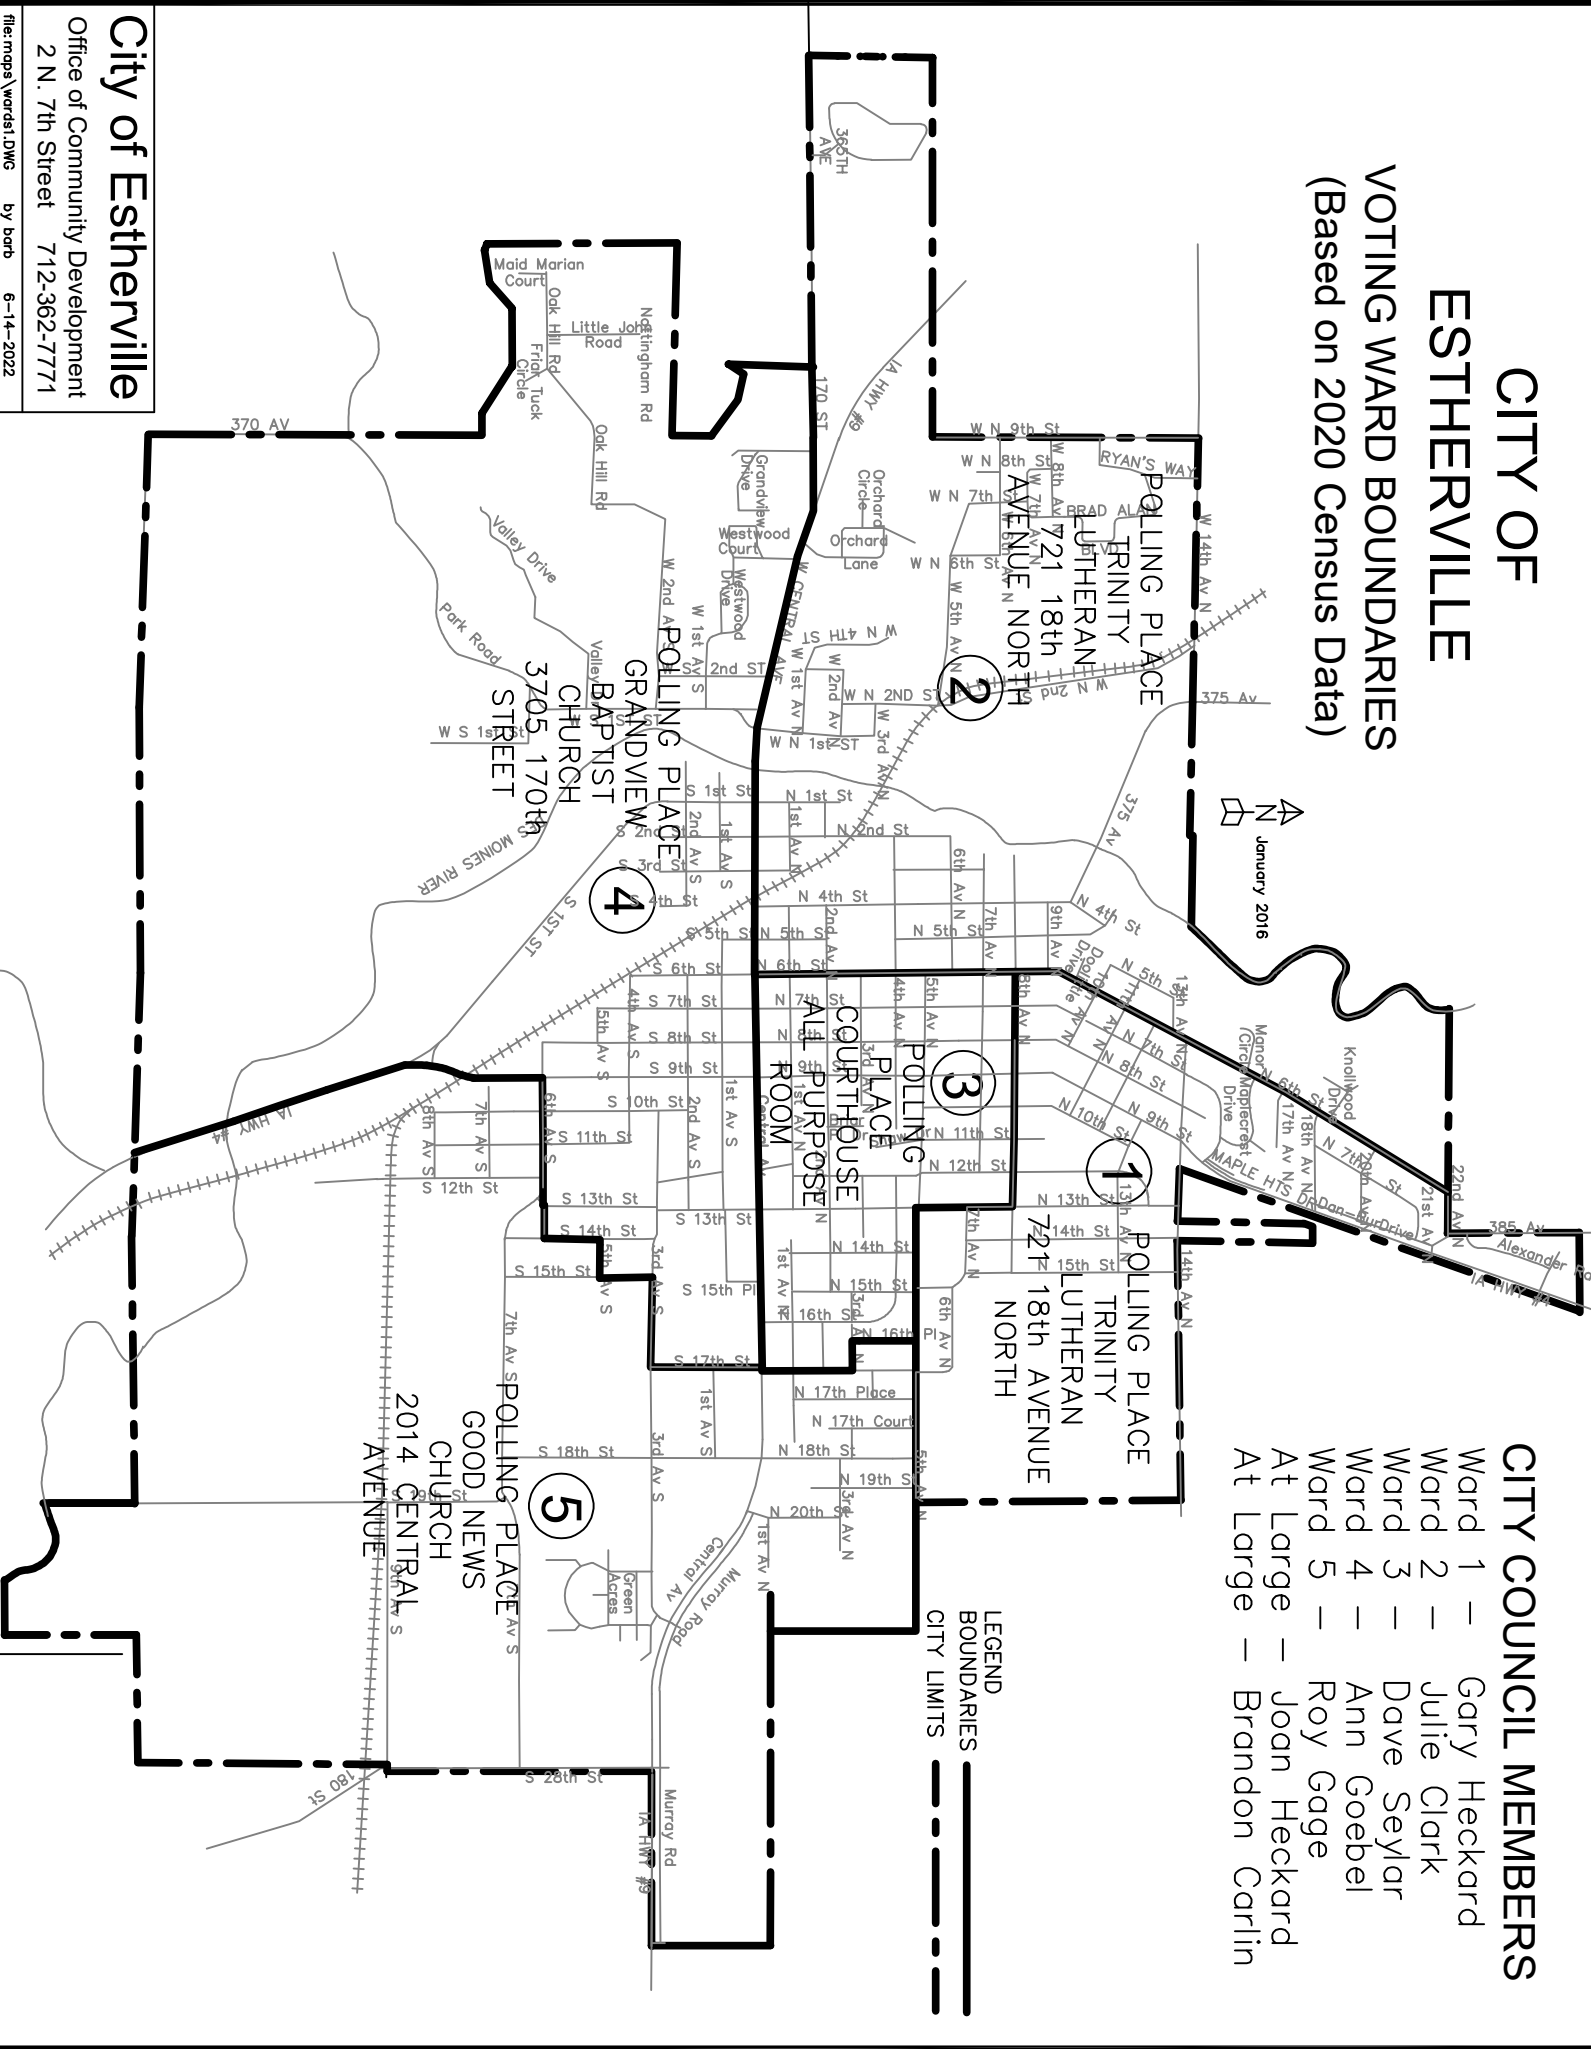

CITY OF ESTHERVILLE

VOTING WARD BOUNDARIES

(Based on 2020 Census Data)

CITY COUNCIL MEMBERS

| | | |
|----------|---|----------------|
| Ward 1 | – | Gary Heckard |
| Ward 2 | – | Julie Clark |
| Ward 3 | – | Dave Seylar |
| Ward 4 | – | Ann Goebel |
| Ward 5 | – | Roy Gage |
| At Large | – | Joan Heckard |
| At Large | – | Brandon Carlin |

LEGEND
 BOUNDARIES ———
 CITY LIMITS - - - - -

City of Estherville
 Office of Community Development
 2 N. 7th Street 712-362-7771
 file:maps\wards1.DWG by barb 6-14-2022