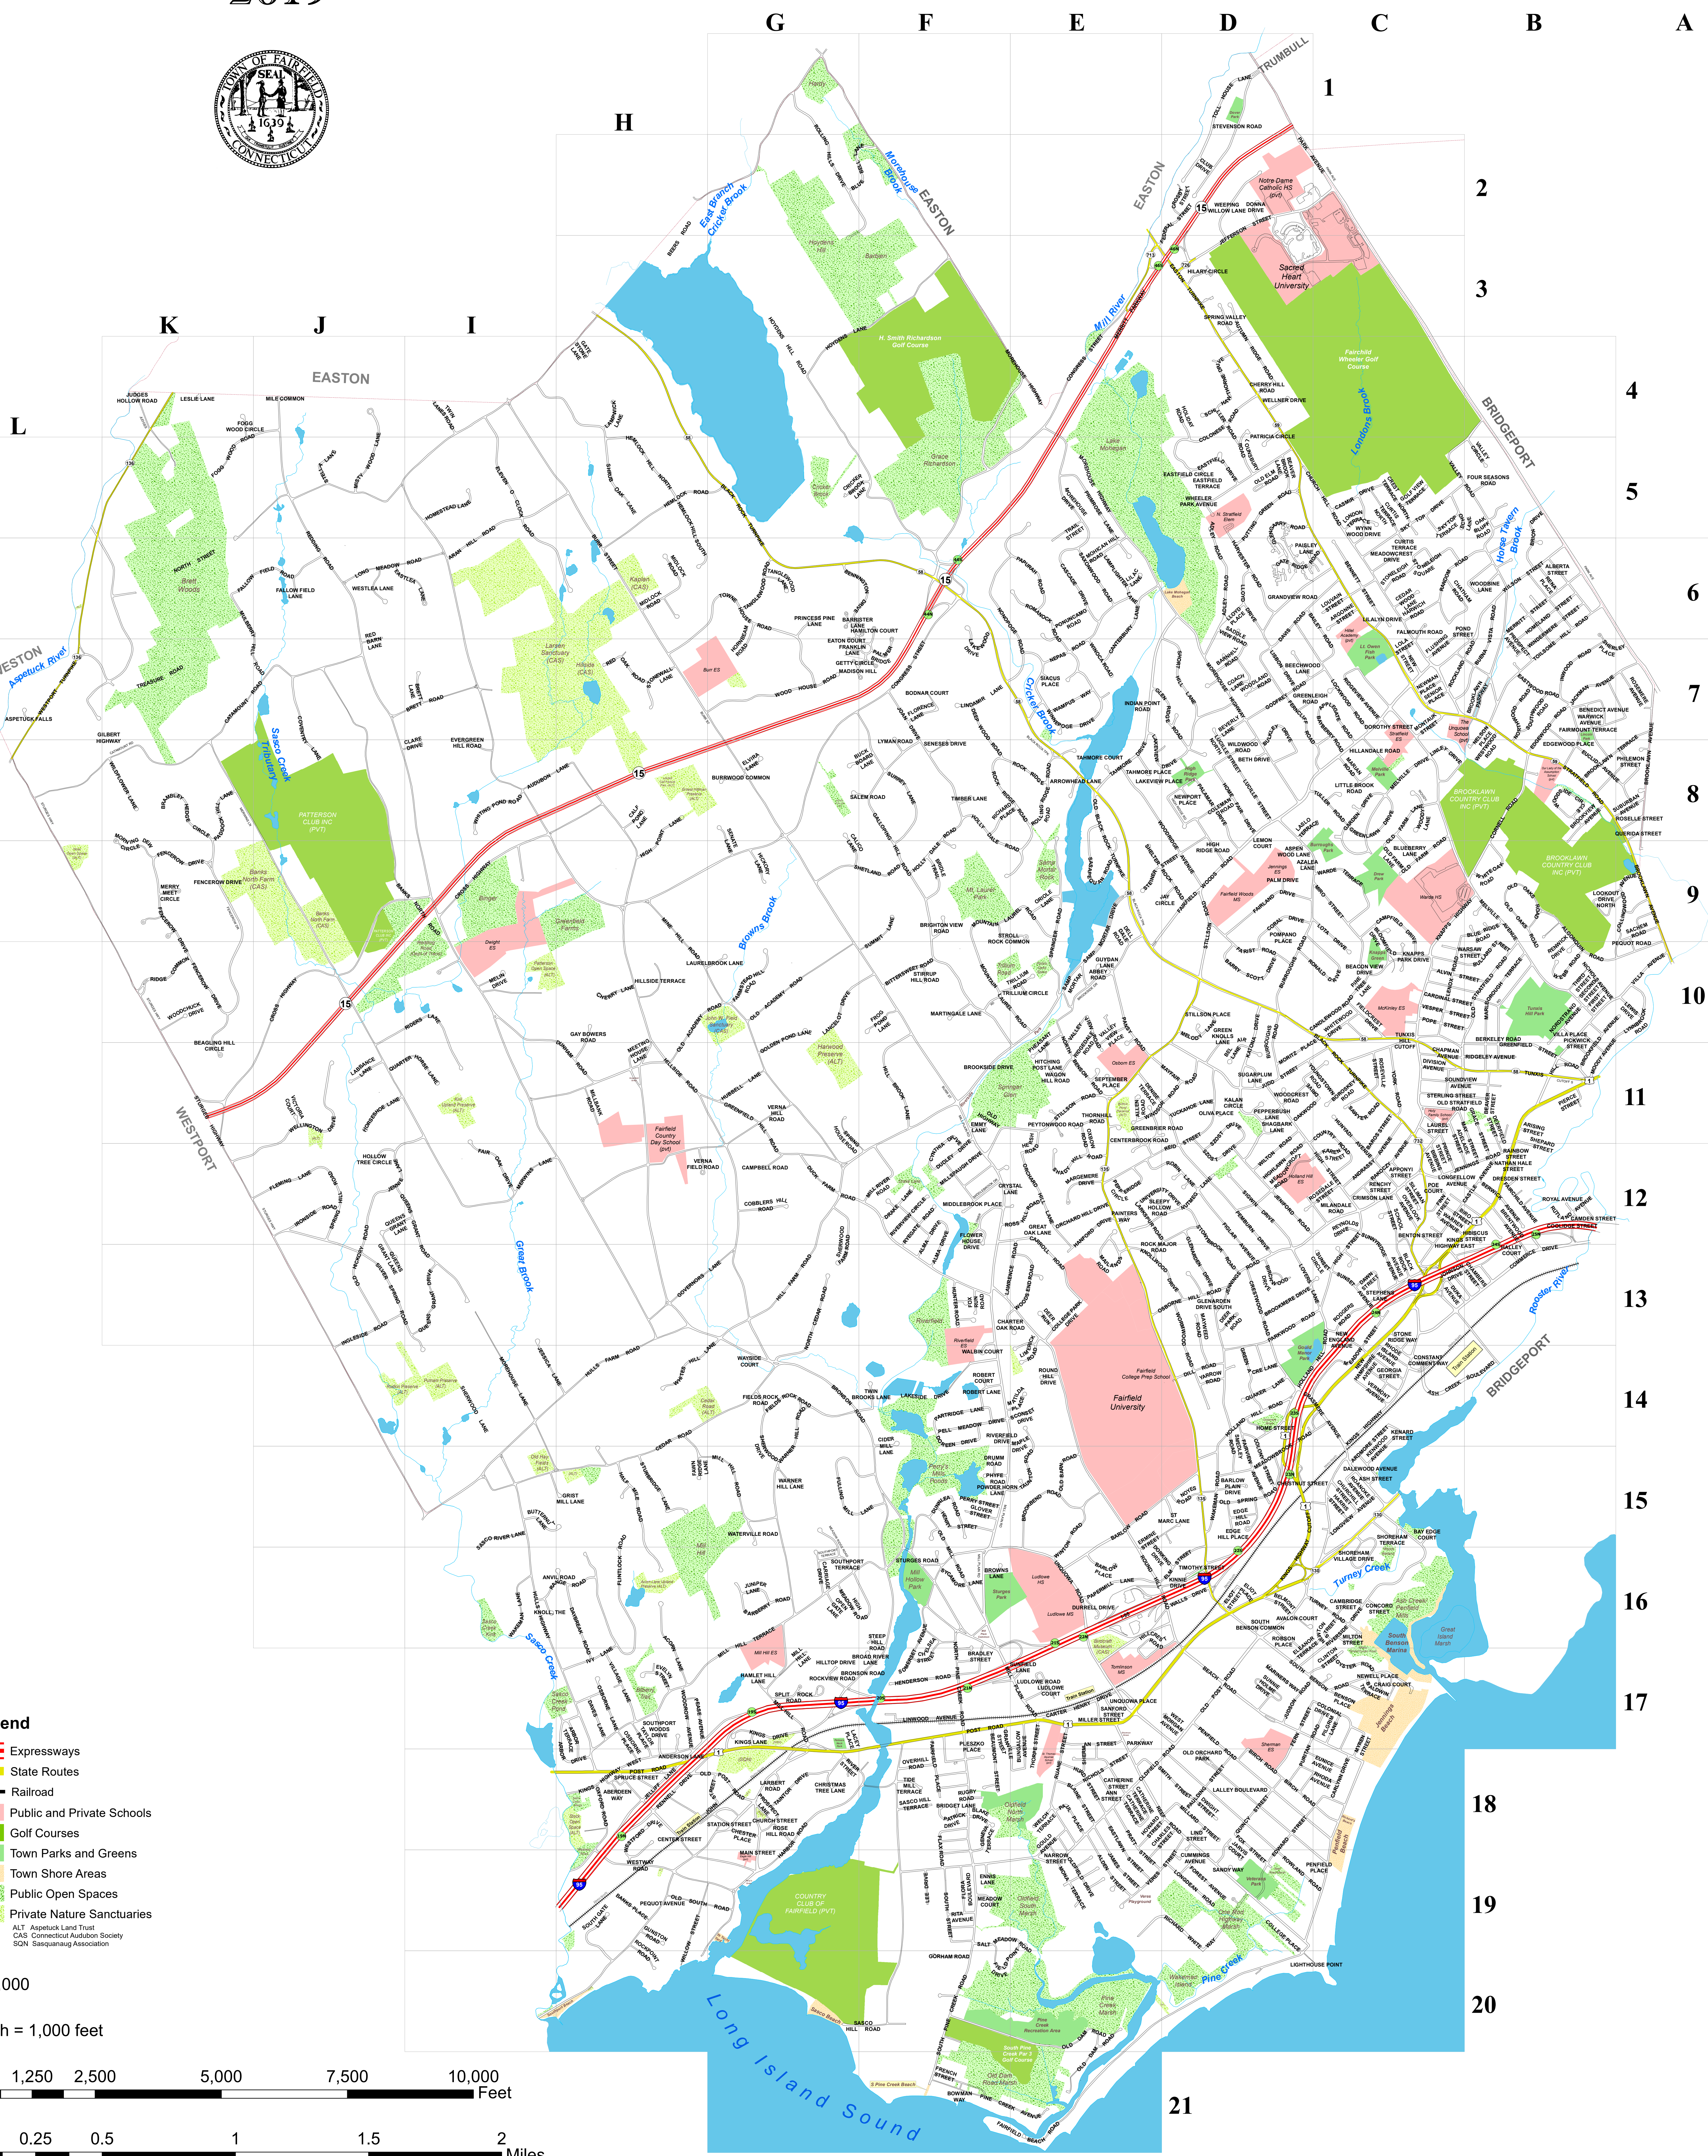

Map of the Town of Fairfield, CT 2019

- Legend**
- Expressways
 - State Routes
 - Railroad
 - Public and Private Schools
 - Golf Courses
 - Town Parks and Greens
 - Town Shore Areas
 - Public Open Spaces
 - Private Nature Sanctuaries
- ALT Aspectek Land Trust
 CAS Connecticut Audubon Society
 SQN Sasquanaug Association

1:12,000
 1 inch = 1,000 feet