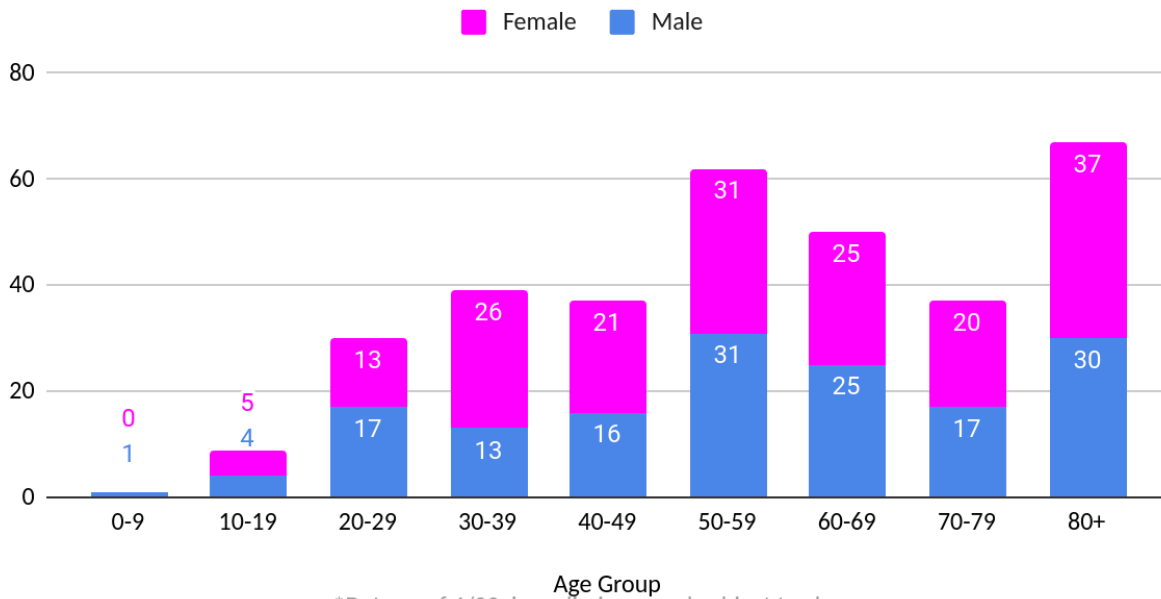

Fairfield Laboratory Confirmed New Cases by Date

Total Confirmed Cases: 333 Total Deaths: 38

*Data as of 4/22, is preliminary and subject to change

Fairfield Laboratory Confirmed New Cases and Existing Cases by Date

*Data as of 4/22, is preliminary and subject to change

Fairfield Laboratory Confirmed Cases by Age Group and Gender

*Data as of 4/22, is preliminary and subject to change

Fairfield COVID-19 Related Deaths by Age Group and Gender