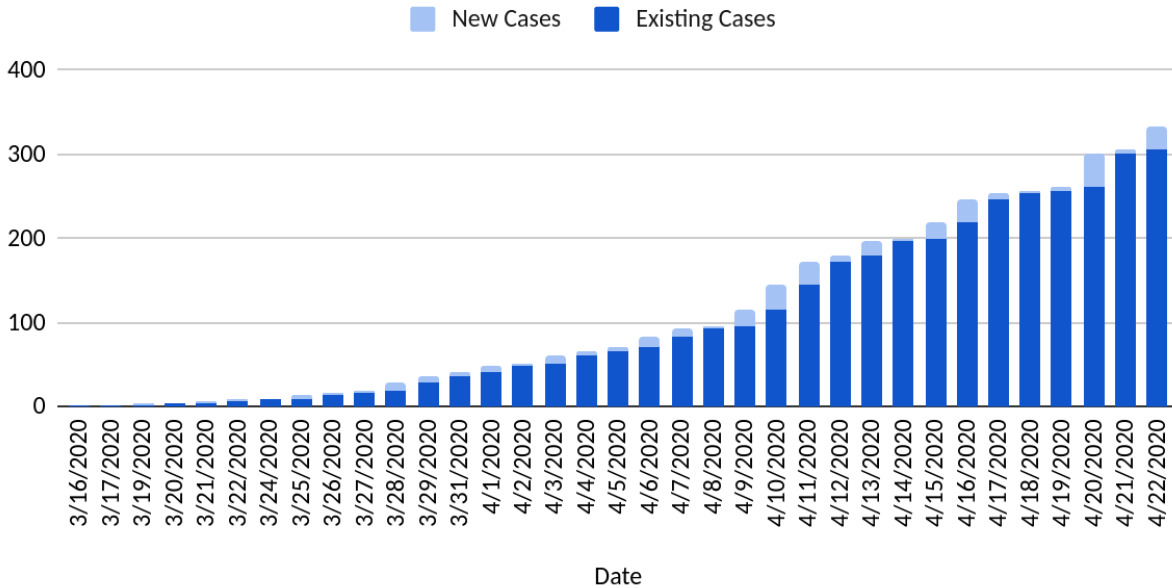

Fairfield Laboratory Confirmed New Cases by Date

Total Confirmed Cases: 333 Total Deaths: 38

*Data as of 4/22, is preliminary and subject to change

Fairfield Laboratory Confirmed New Cases and Existing Cases by Date

*Data as of 4/22, is preliminary and subject to change

Fairfield Laboratory Confirmed Cases by Age Group and Gender

*Data as of 4/22, is preliminary and subject to change

Fairfield COVID-19 Related Deaths by Age Group and Gender