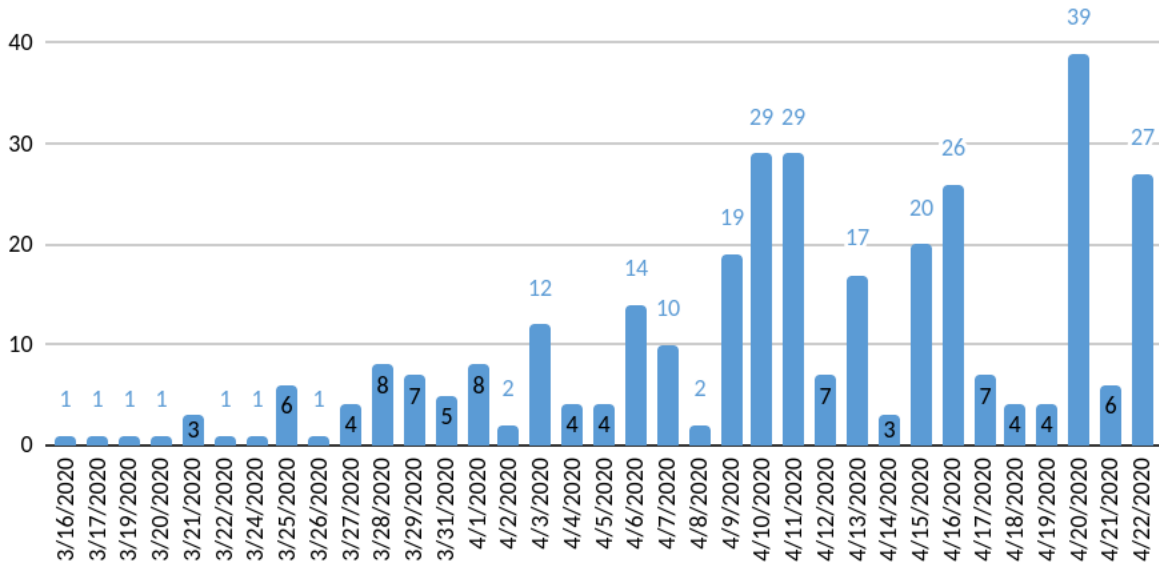

Fairfield Laboratory Confirmed New Cases by Date

Total Confirmed Cases: 333 Total Deaths: 38

*Data as of 4/22, is preliminary and subject to change

Fairfield Laboratory Confirmed New Cases and Existing Cases by Date

*Data as of 4/22, is preliminary and subject to change

Fairfield Laboratory Confirmed Cases by Age Group and Gender

*Data as of 4/22, is preliminary and subject to change

Fairfield COVID-19 Related Deaths by Age Group and Gender