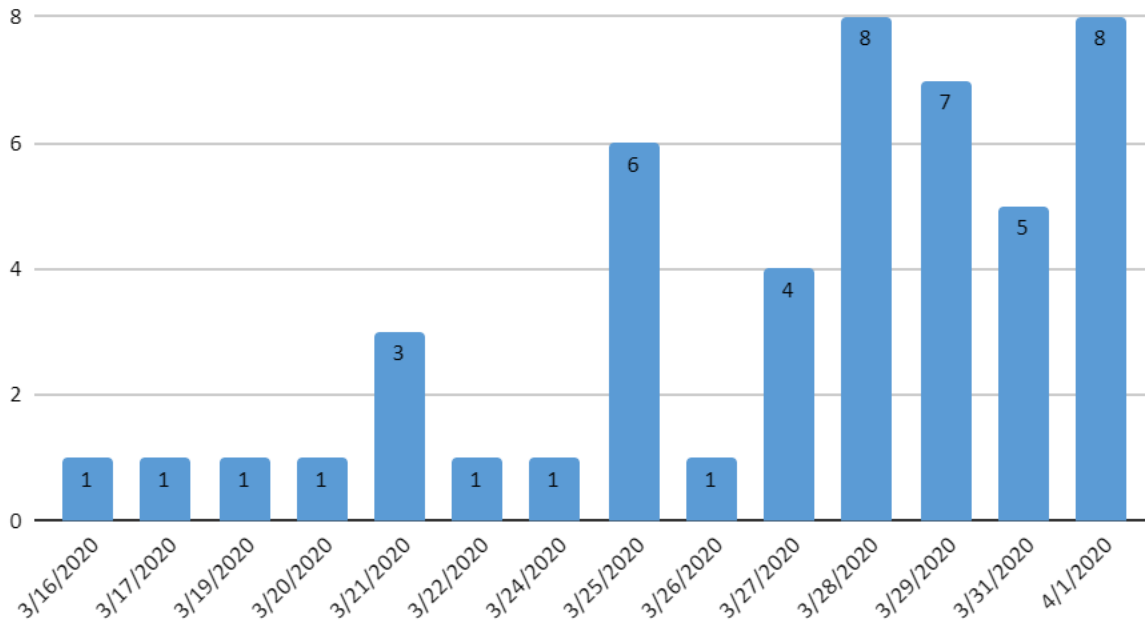

Fairfield Laboratory Confirmed New Cases by Date
 Total Confirmed Cases: 48 Total Deaths: 2

Fairfield Laboratory Confirmed Cases by Age Group and Gender