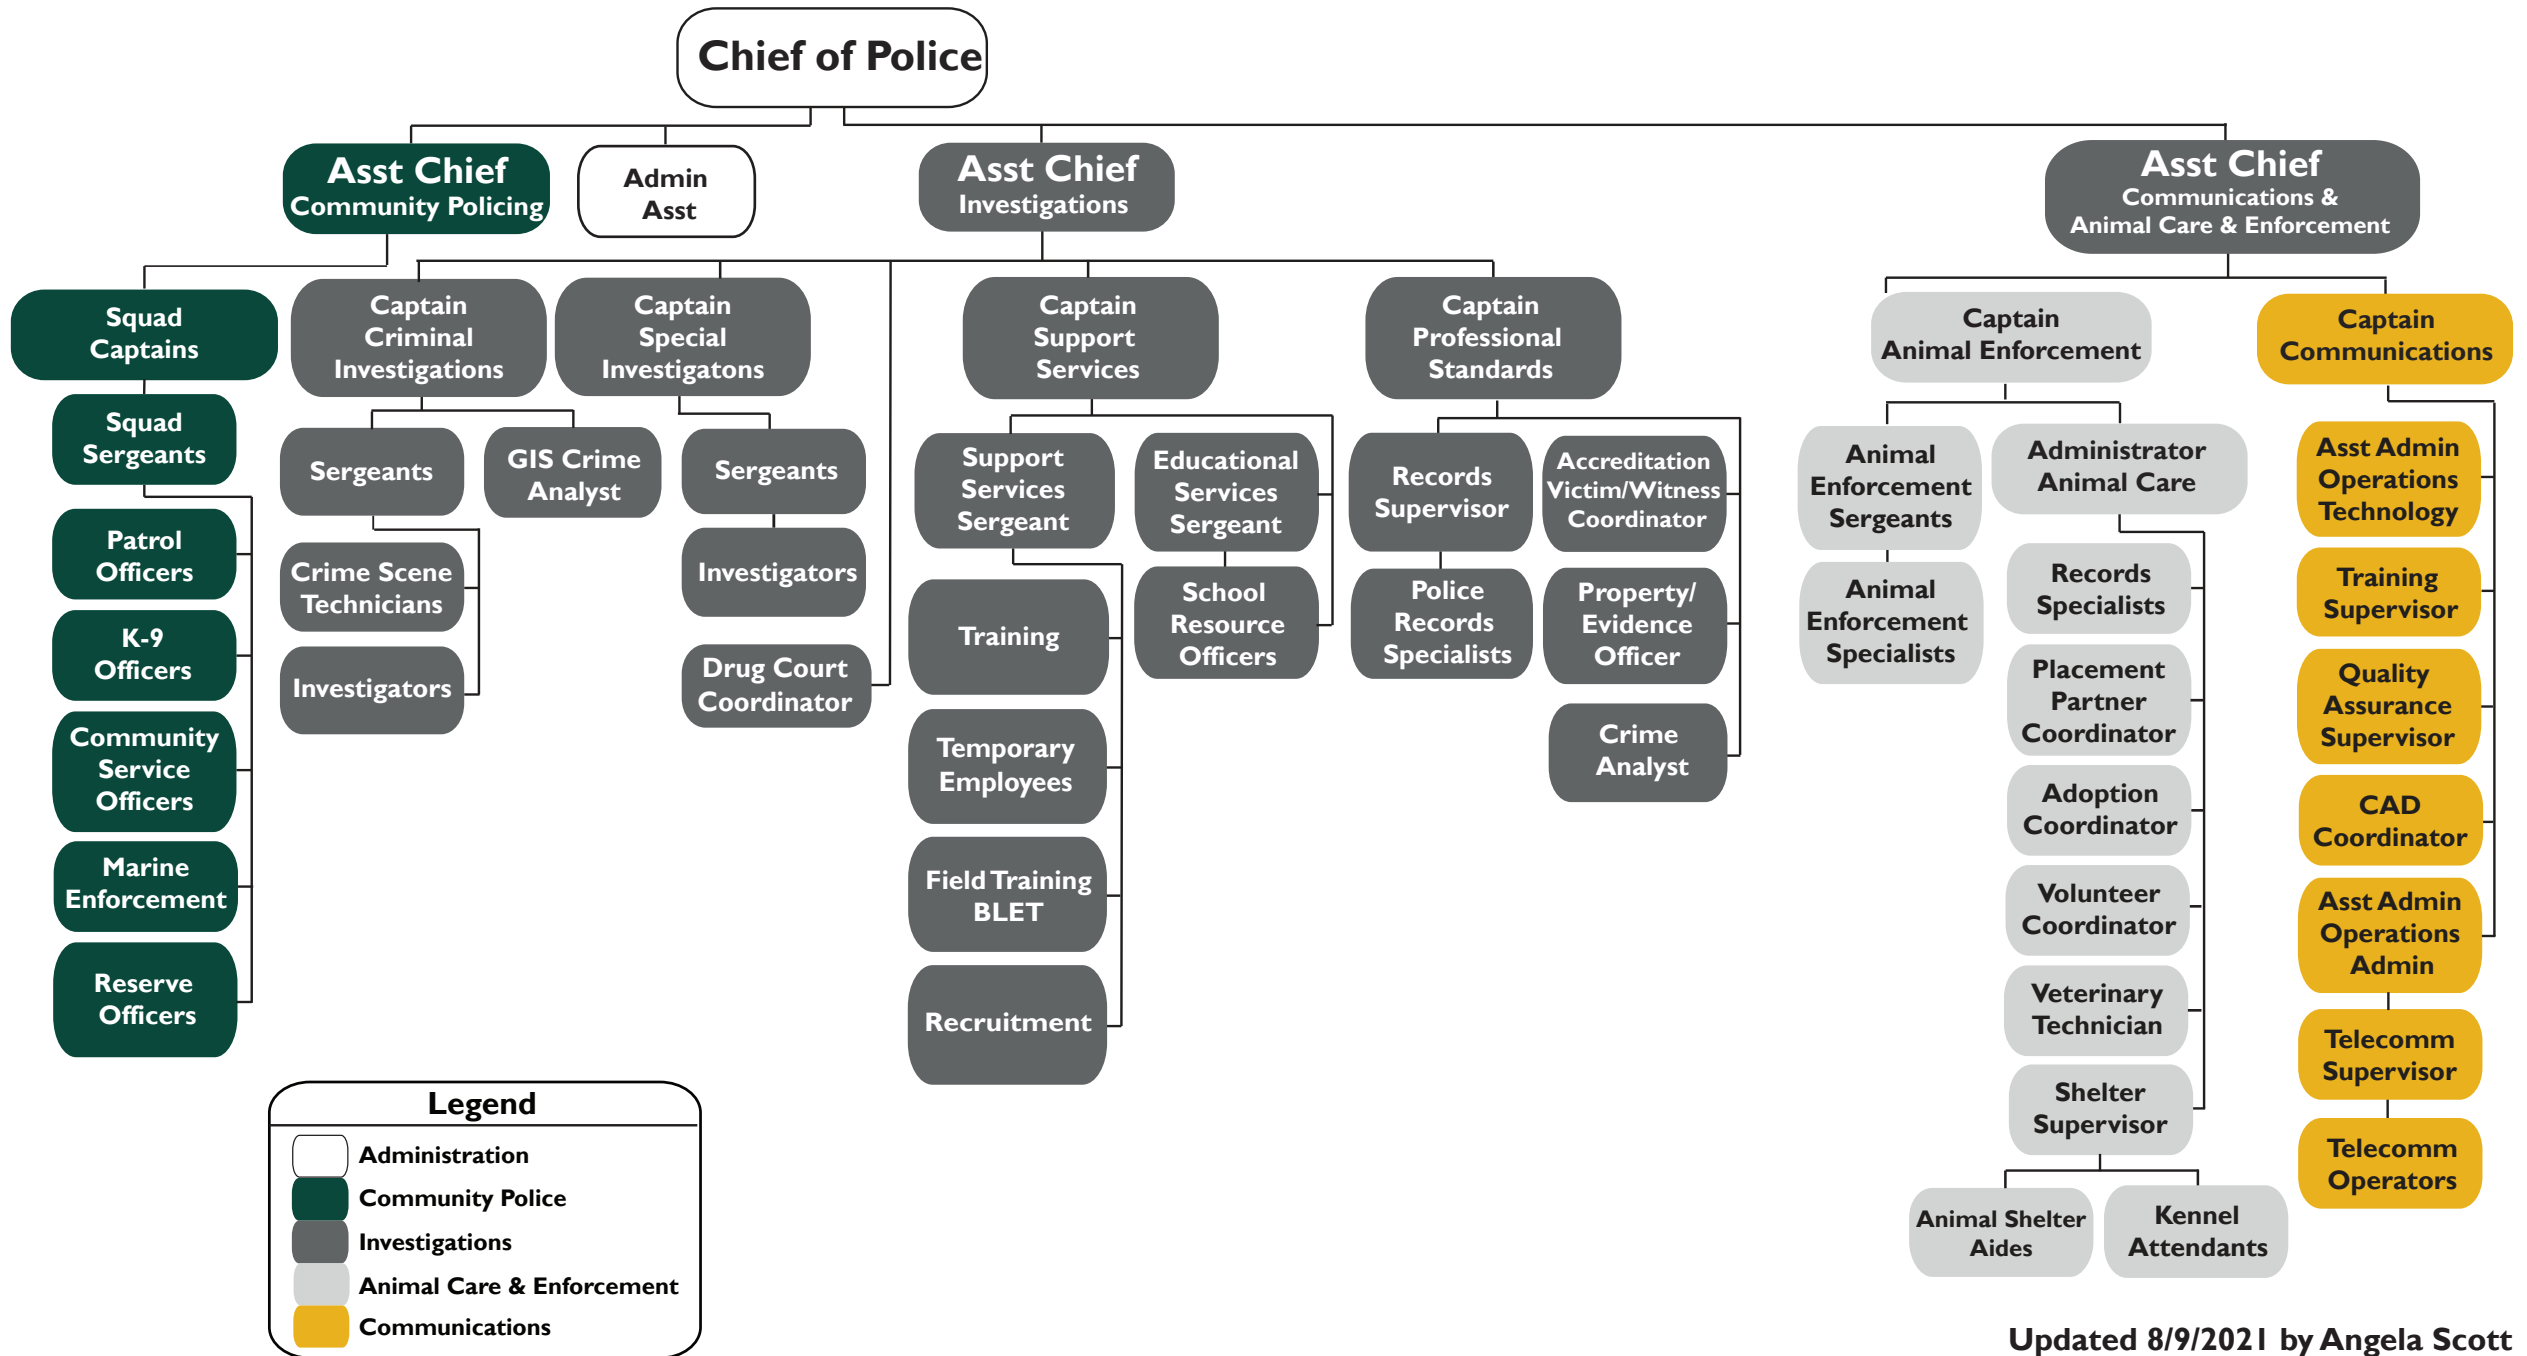

Gaston County Police Department Organizational Chart

Legend

- Administration
- Community Police
- Investigations
- Animal Care & Enforcement
- Communications