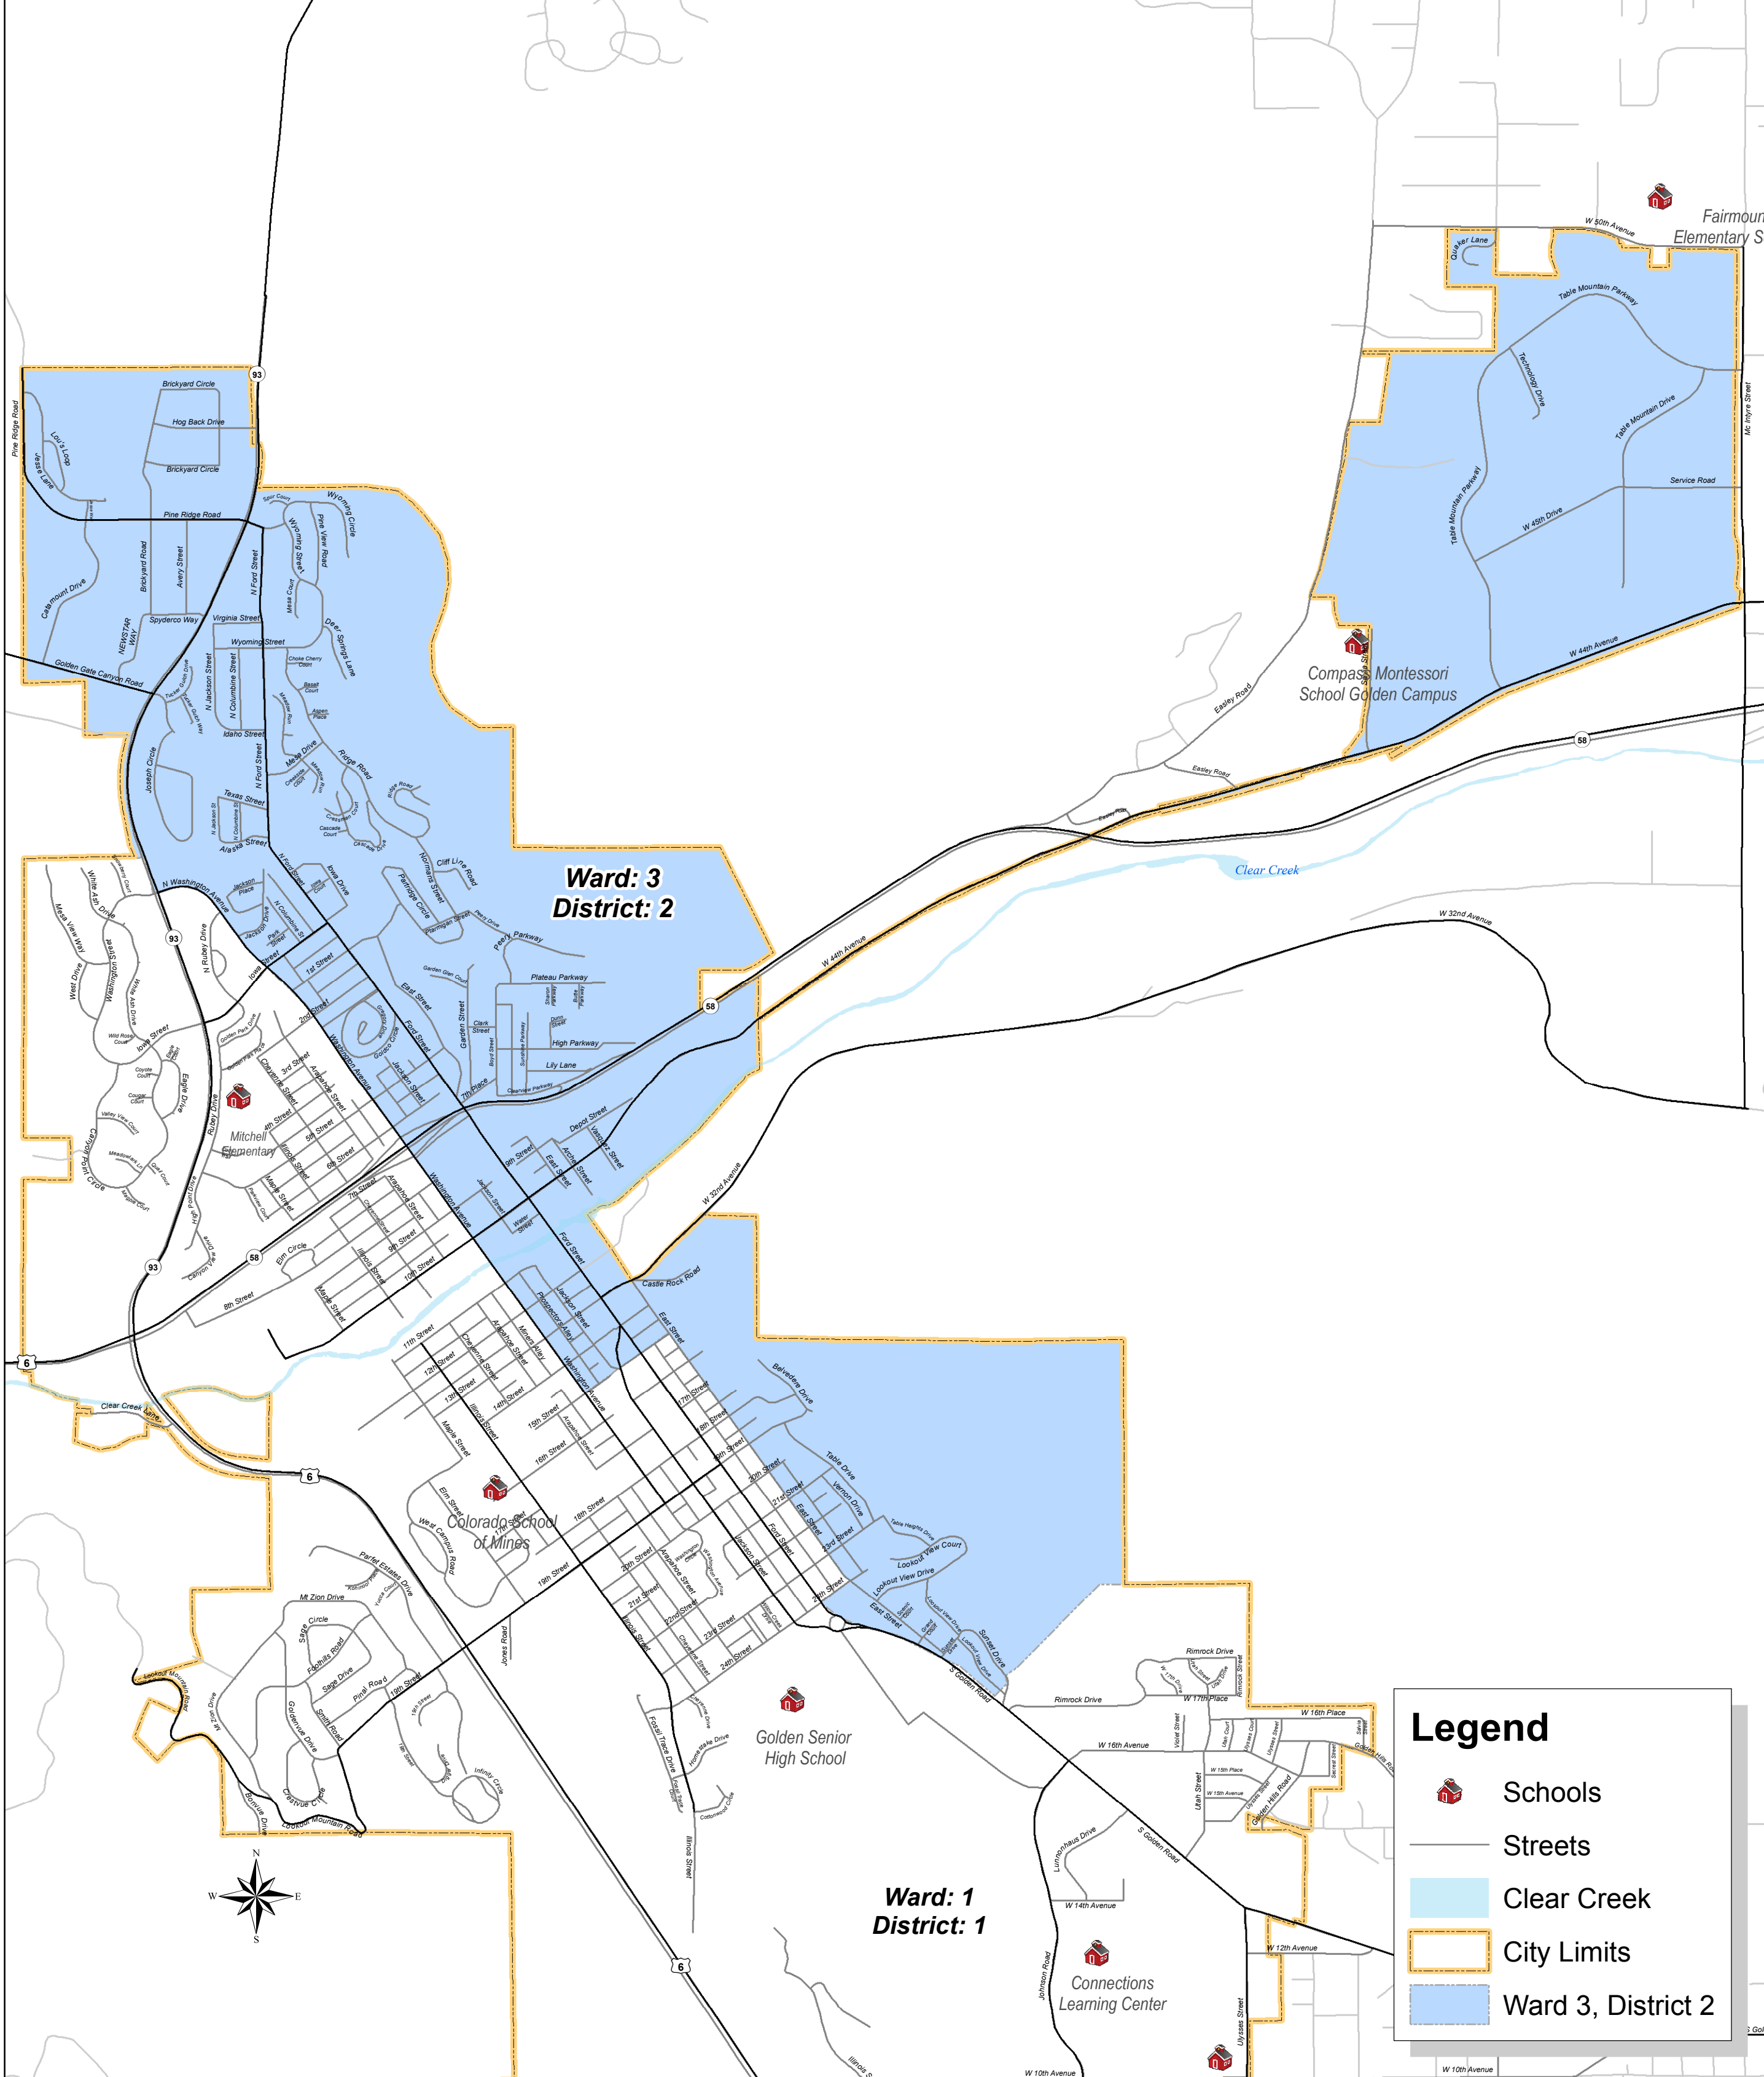

# City of Golden Ward 1

**Ward: 1  
District: 1**

**Legend**

-  Schools
-  Streets
-  Clear Creek
-  City Limits
-  Ward 1, District 1

## Legend

-  Schools
-  Streets
-  Clear Creek
-  City Limits
-  Ward 2, District 1

0 0.5 1 2 Miles

# City of Golden Ward 3

### Legend

- Schools
- Streets
- Clear Creek
- City Limits
- Ward 3, District 2

0 0.5 1 2 Miles

City of Golden, Colorado  
Print Date January 2019