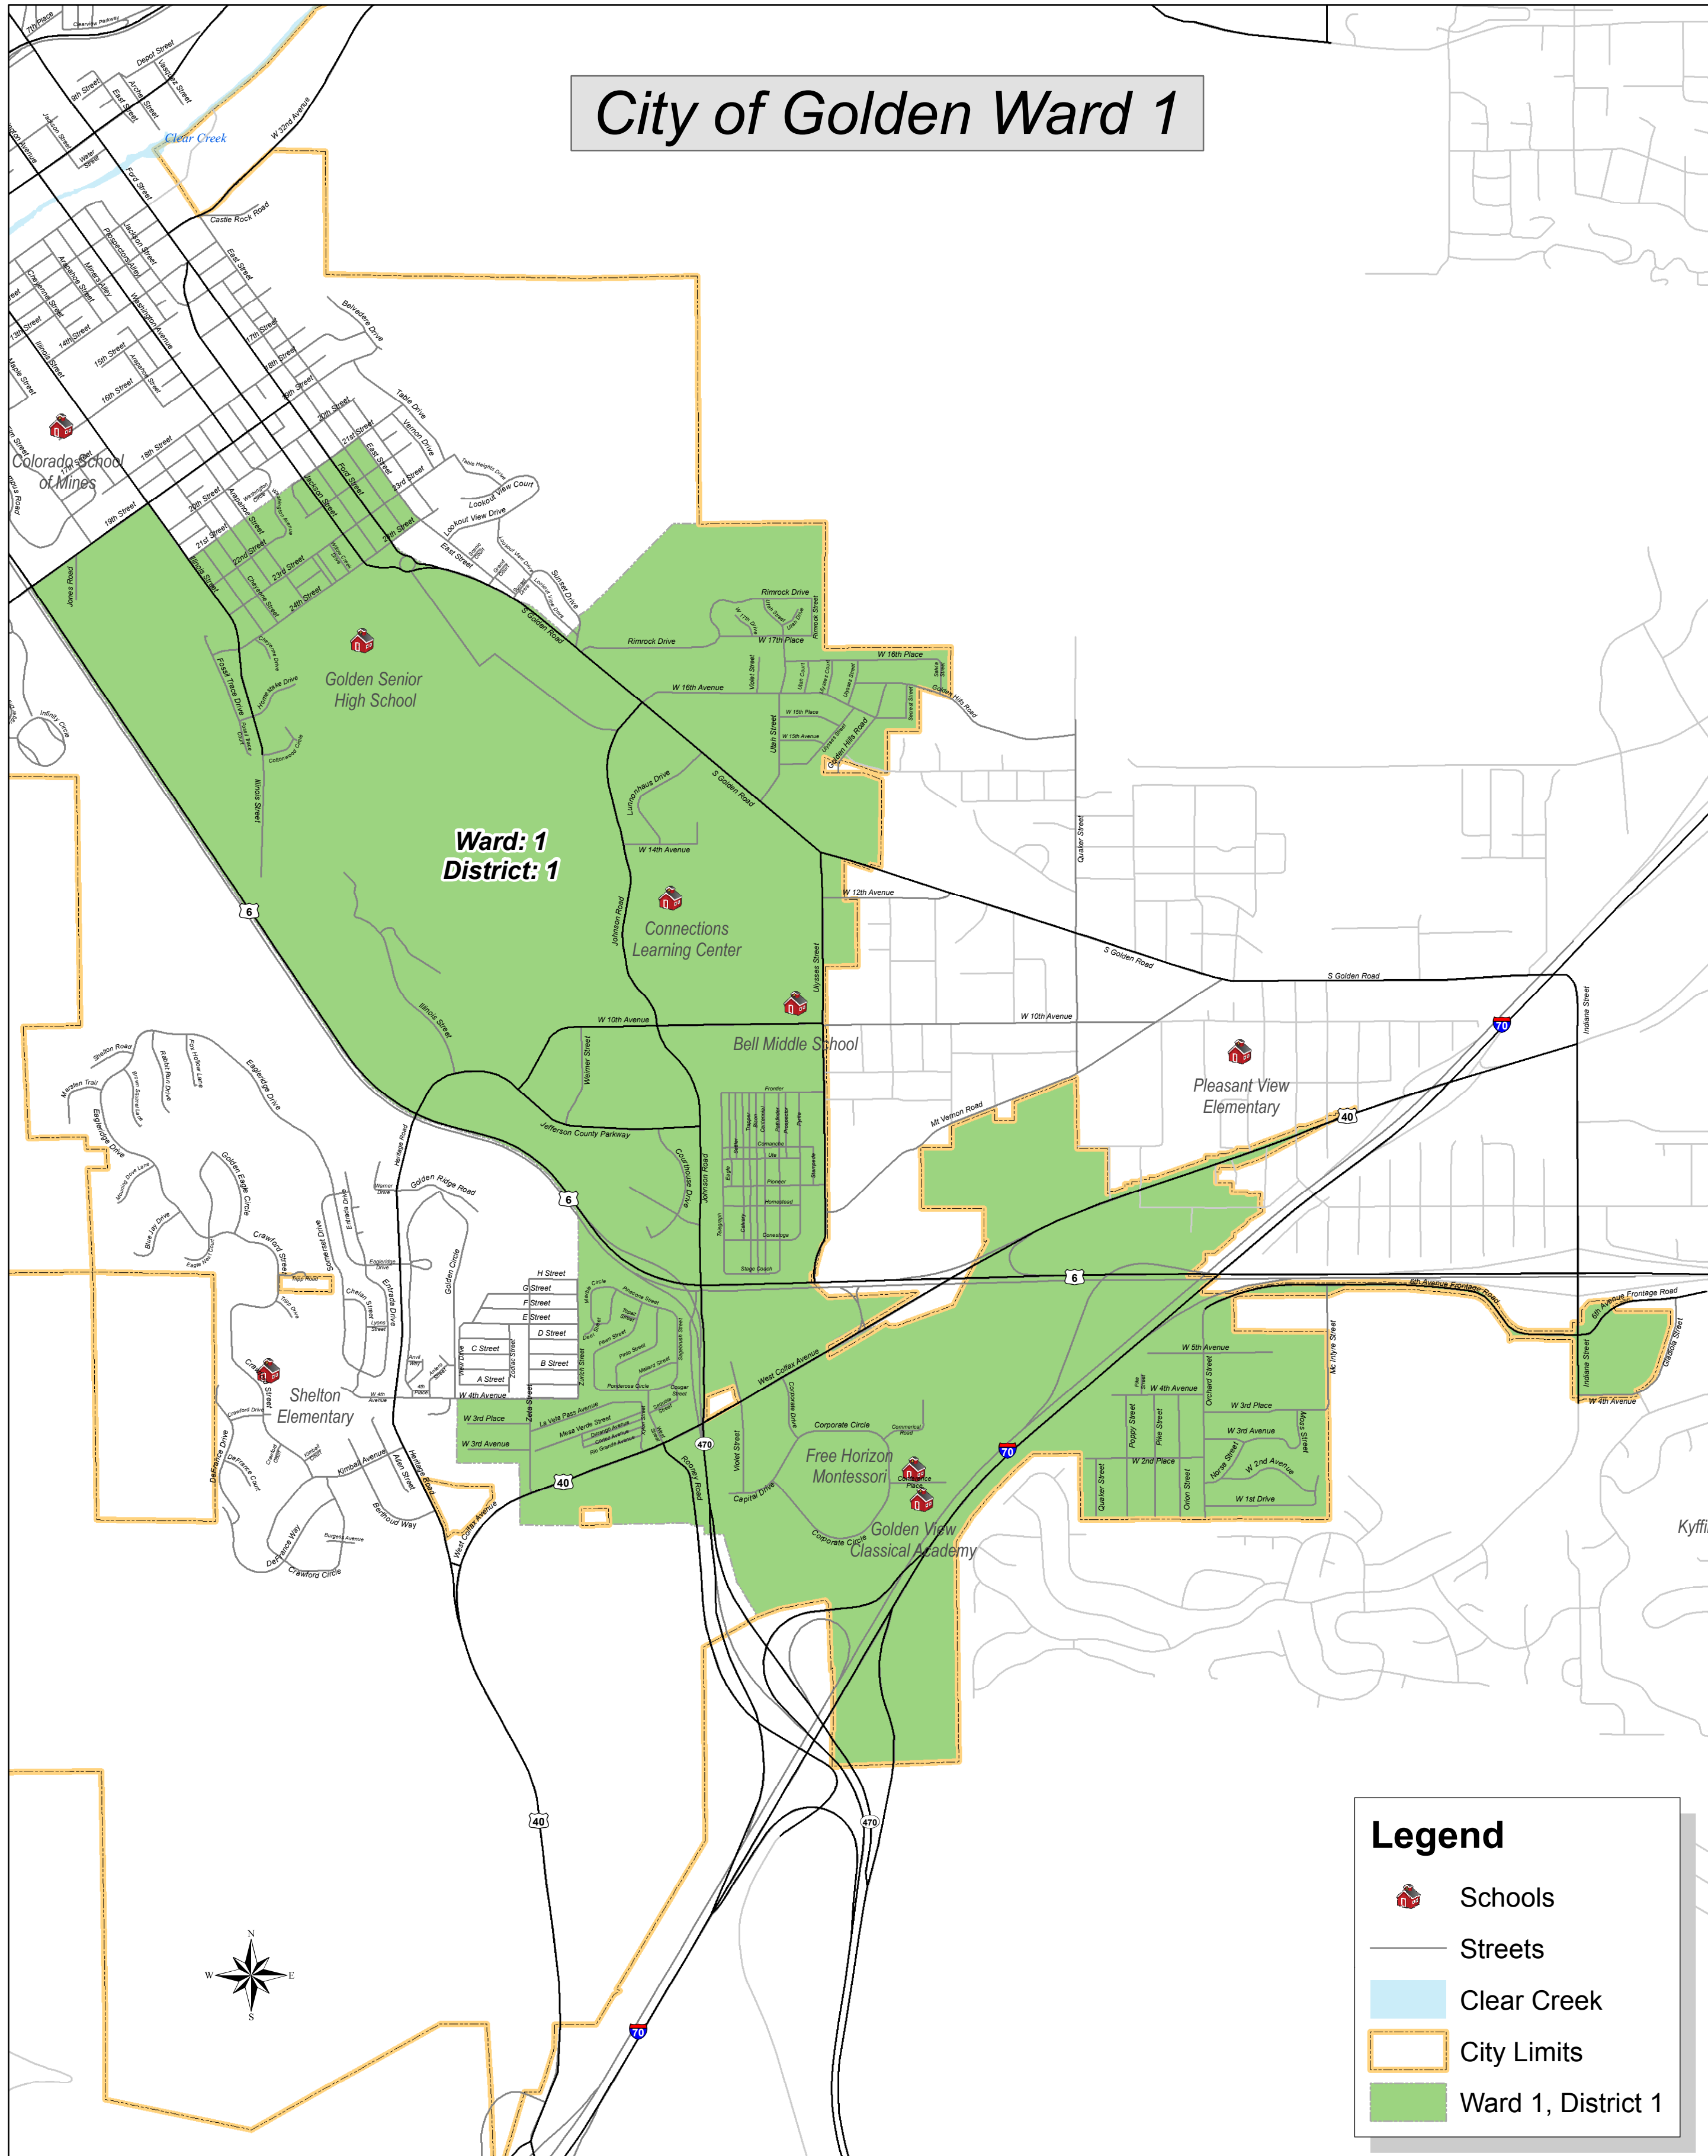

# City of Golden Wards and Districts

**Ward: 4  
District: 2**

**Ward: 3  
District: 2**

**Ward: 1  
District: 1**

**Ward: 2  
District: 1**

**Legend**

- Ward 1, District 1
- Ward 2, District 1
- Ward 3, District 2
- Ward 4, District 2
- Streets
- Schools
- Clear Creek
- City Limits

# City of Golden Ward 1

**Ward: 1  
District: 1**

**Legend**

-  Schools
-  Streets
-  Clear Creek
-  City Limits
-  Ward 1, District 1

## Legend

-  Schools
-  Streets
-  Clear Creek
-  City Limits
-  Ward 2, District 1

0 0.5 1 2 Miles

### Legend

- Schools
- Streets
- Clear Creek
- City Limits
- Ward 3, District 2

0 0.5 1 2 Miles

City of Golden, Colorado  
Print Date January 2019