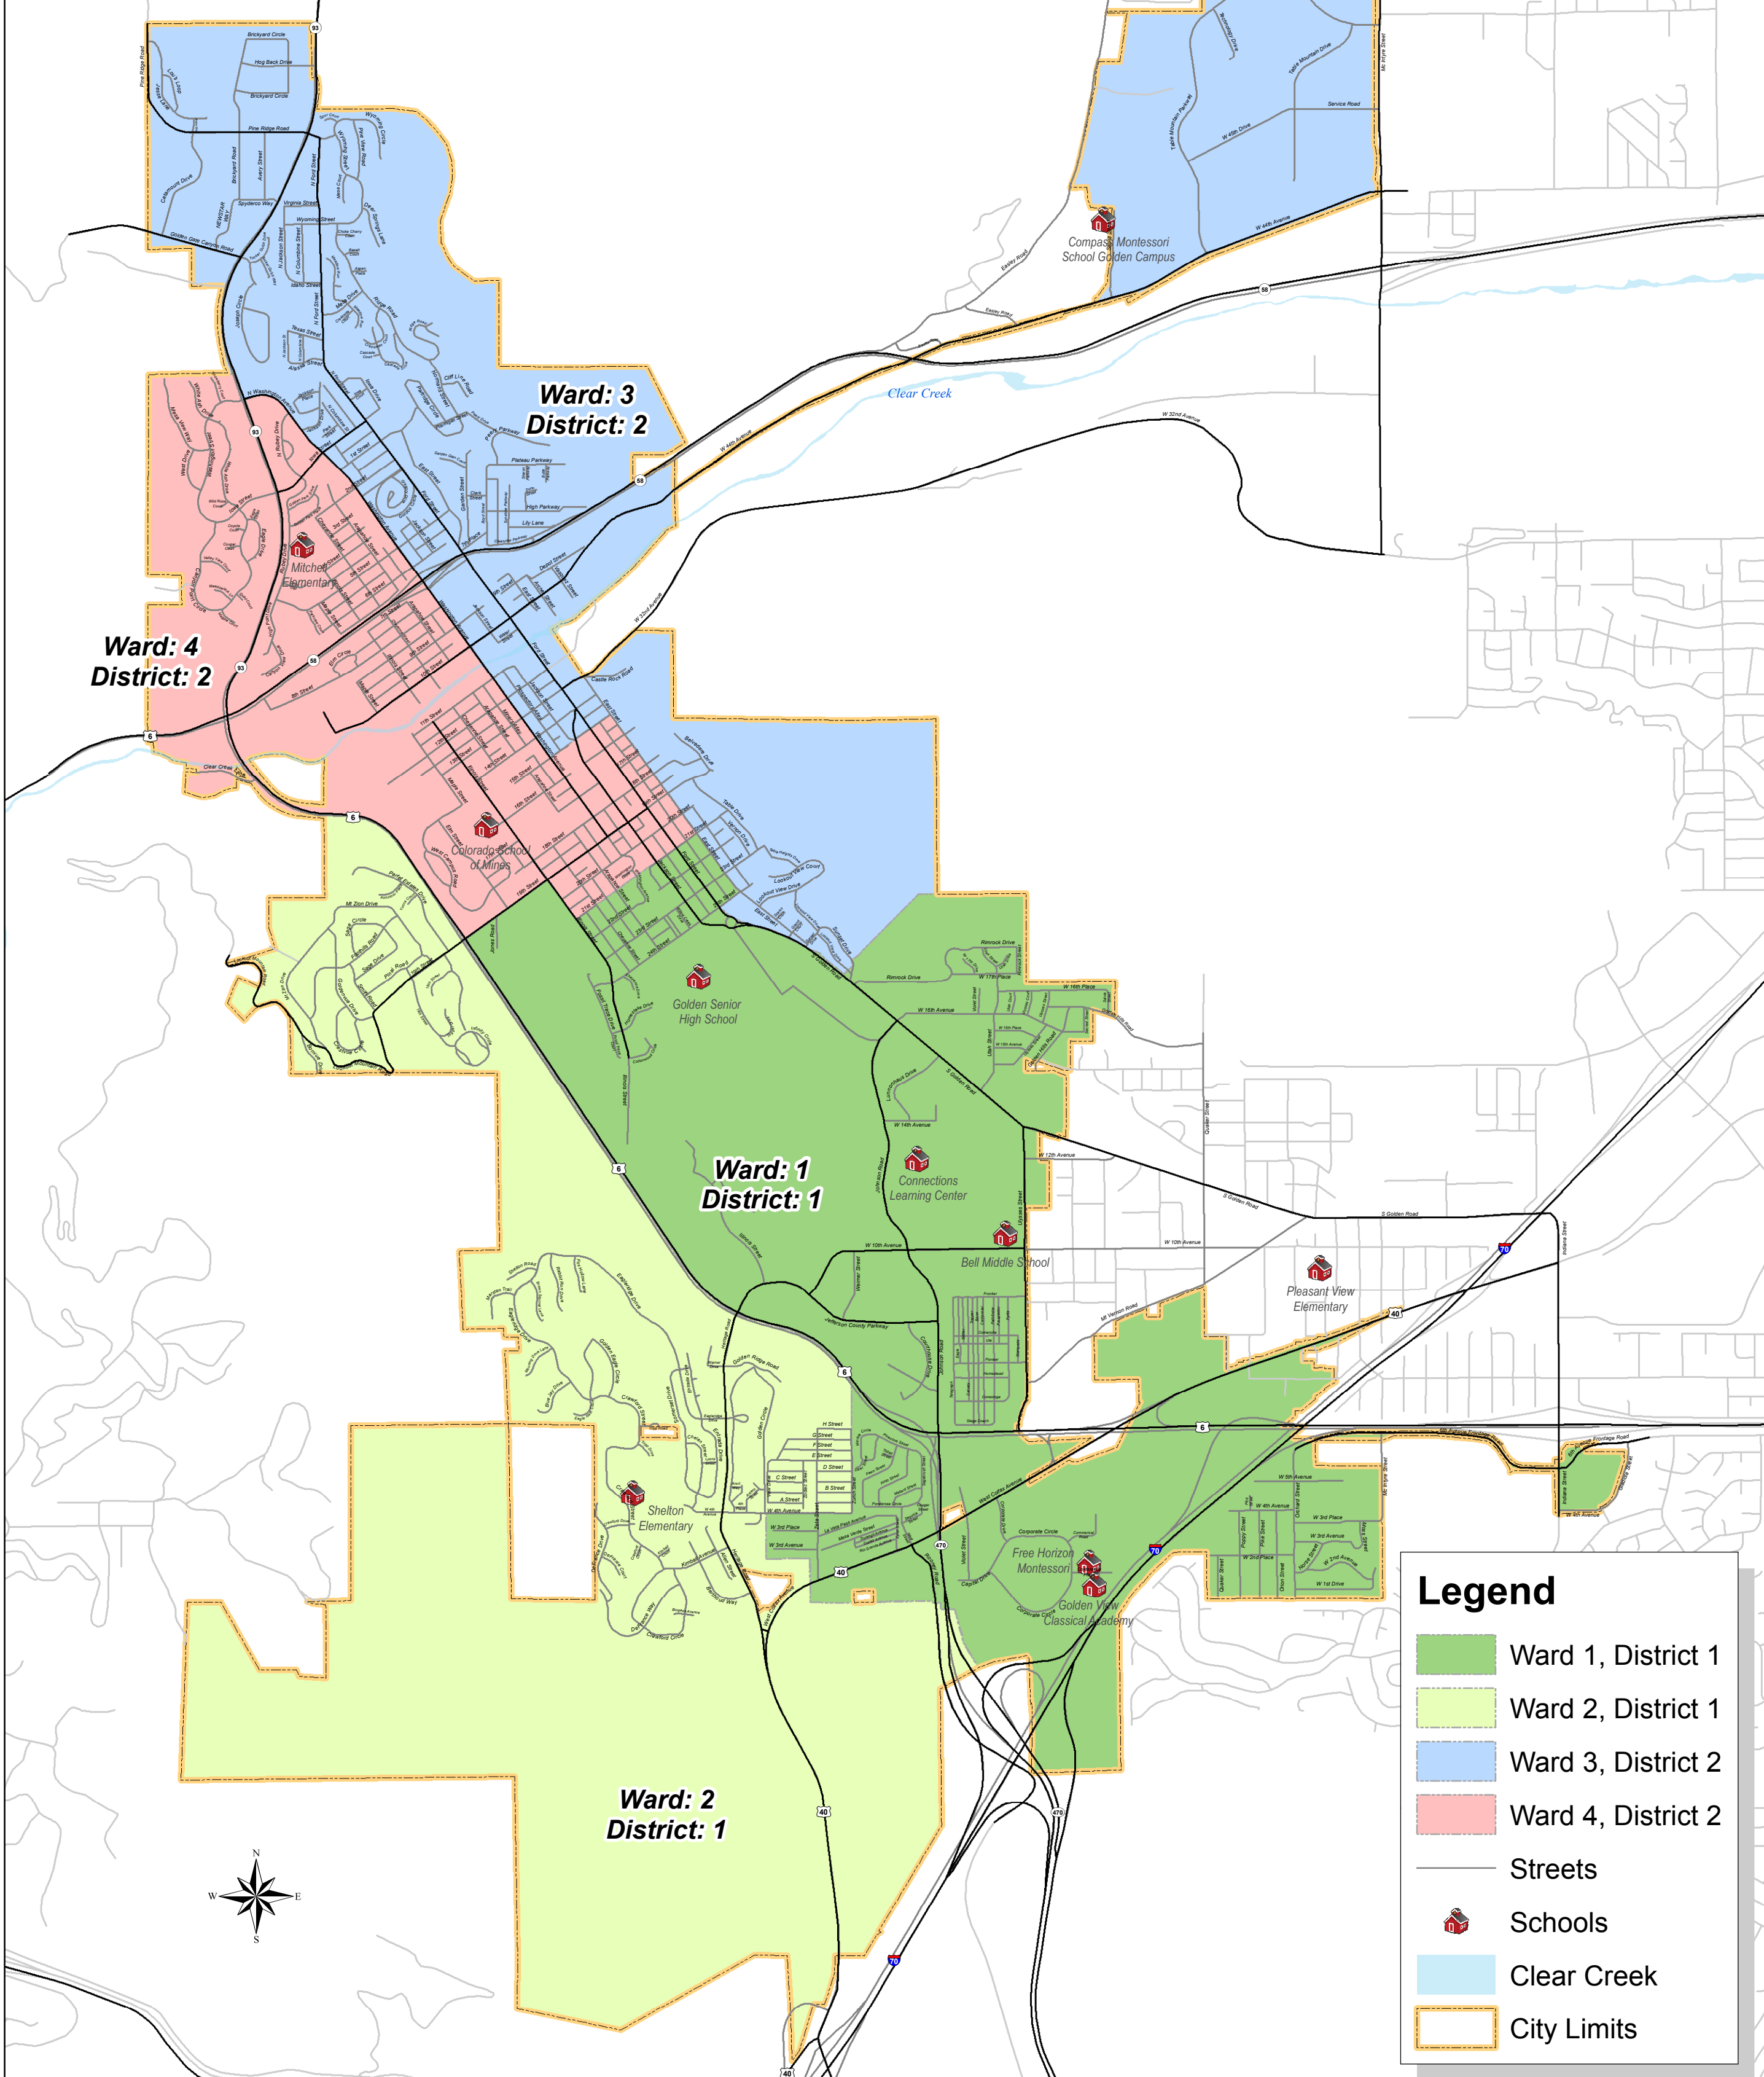

# City of Golden Wards and Districts

**Ward: 4  
District: 2**

**Ward: 3  
District: 2**

**Ward: 1  
District: 1**

**Ward: 2  
District: 1**

**Legend**

- Ward 1, District 1
- Ward 2, District 1
- Ward 3, District 2
- Ward 4, District 2
- Streets
- Schools
- Clear Creek
- City Limits

# City of Golden Ward 1

**Ward: 1  
District: 1**

**Legend**

-  Schools
-  Streets
-  Clear Creek
-  City Limits
-  Ward 1, District 1

## Legend

-  Schools
-  Streets
-  Clear Creek
-  City Limits
-  Ward 2, District 1

0 0.5 1 2 Miles

### Legend

- Schools
- Streets
- Clear Creek
- City Limits
- Ward 3, District 2

0 0.5 1 2 Miles

City of Golden, Colorado  
Print Date January 2019