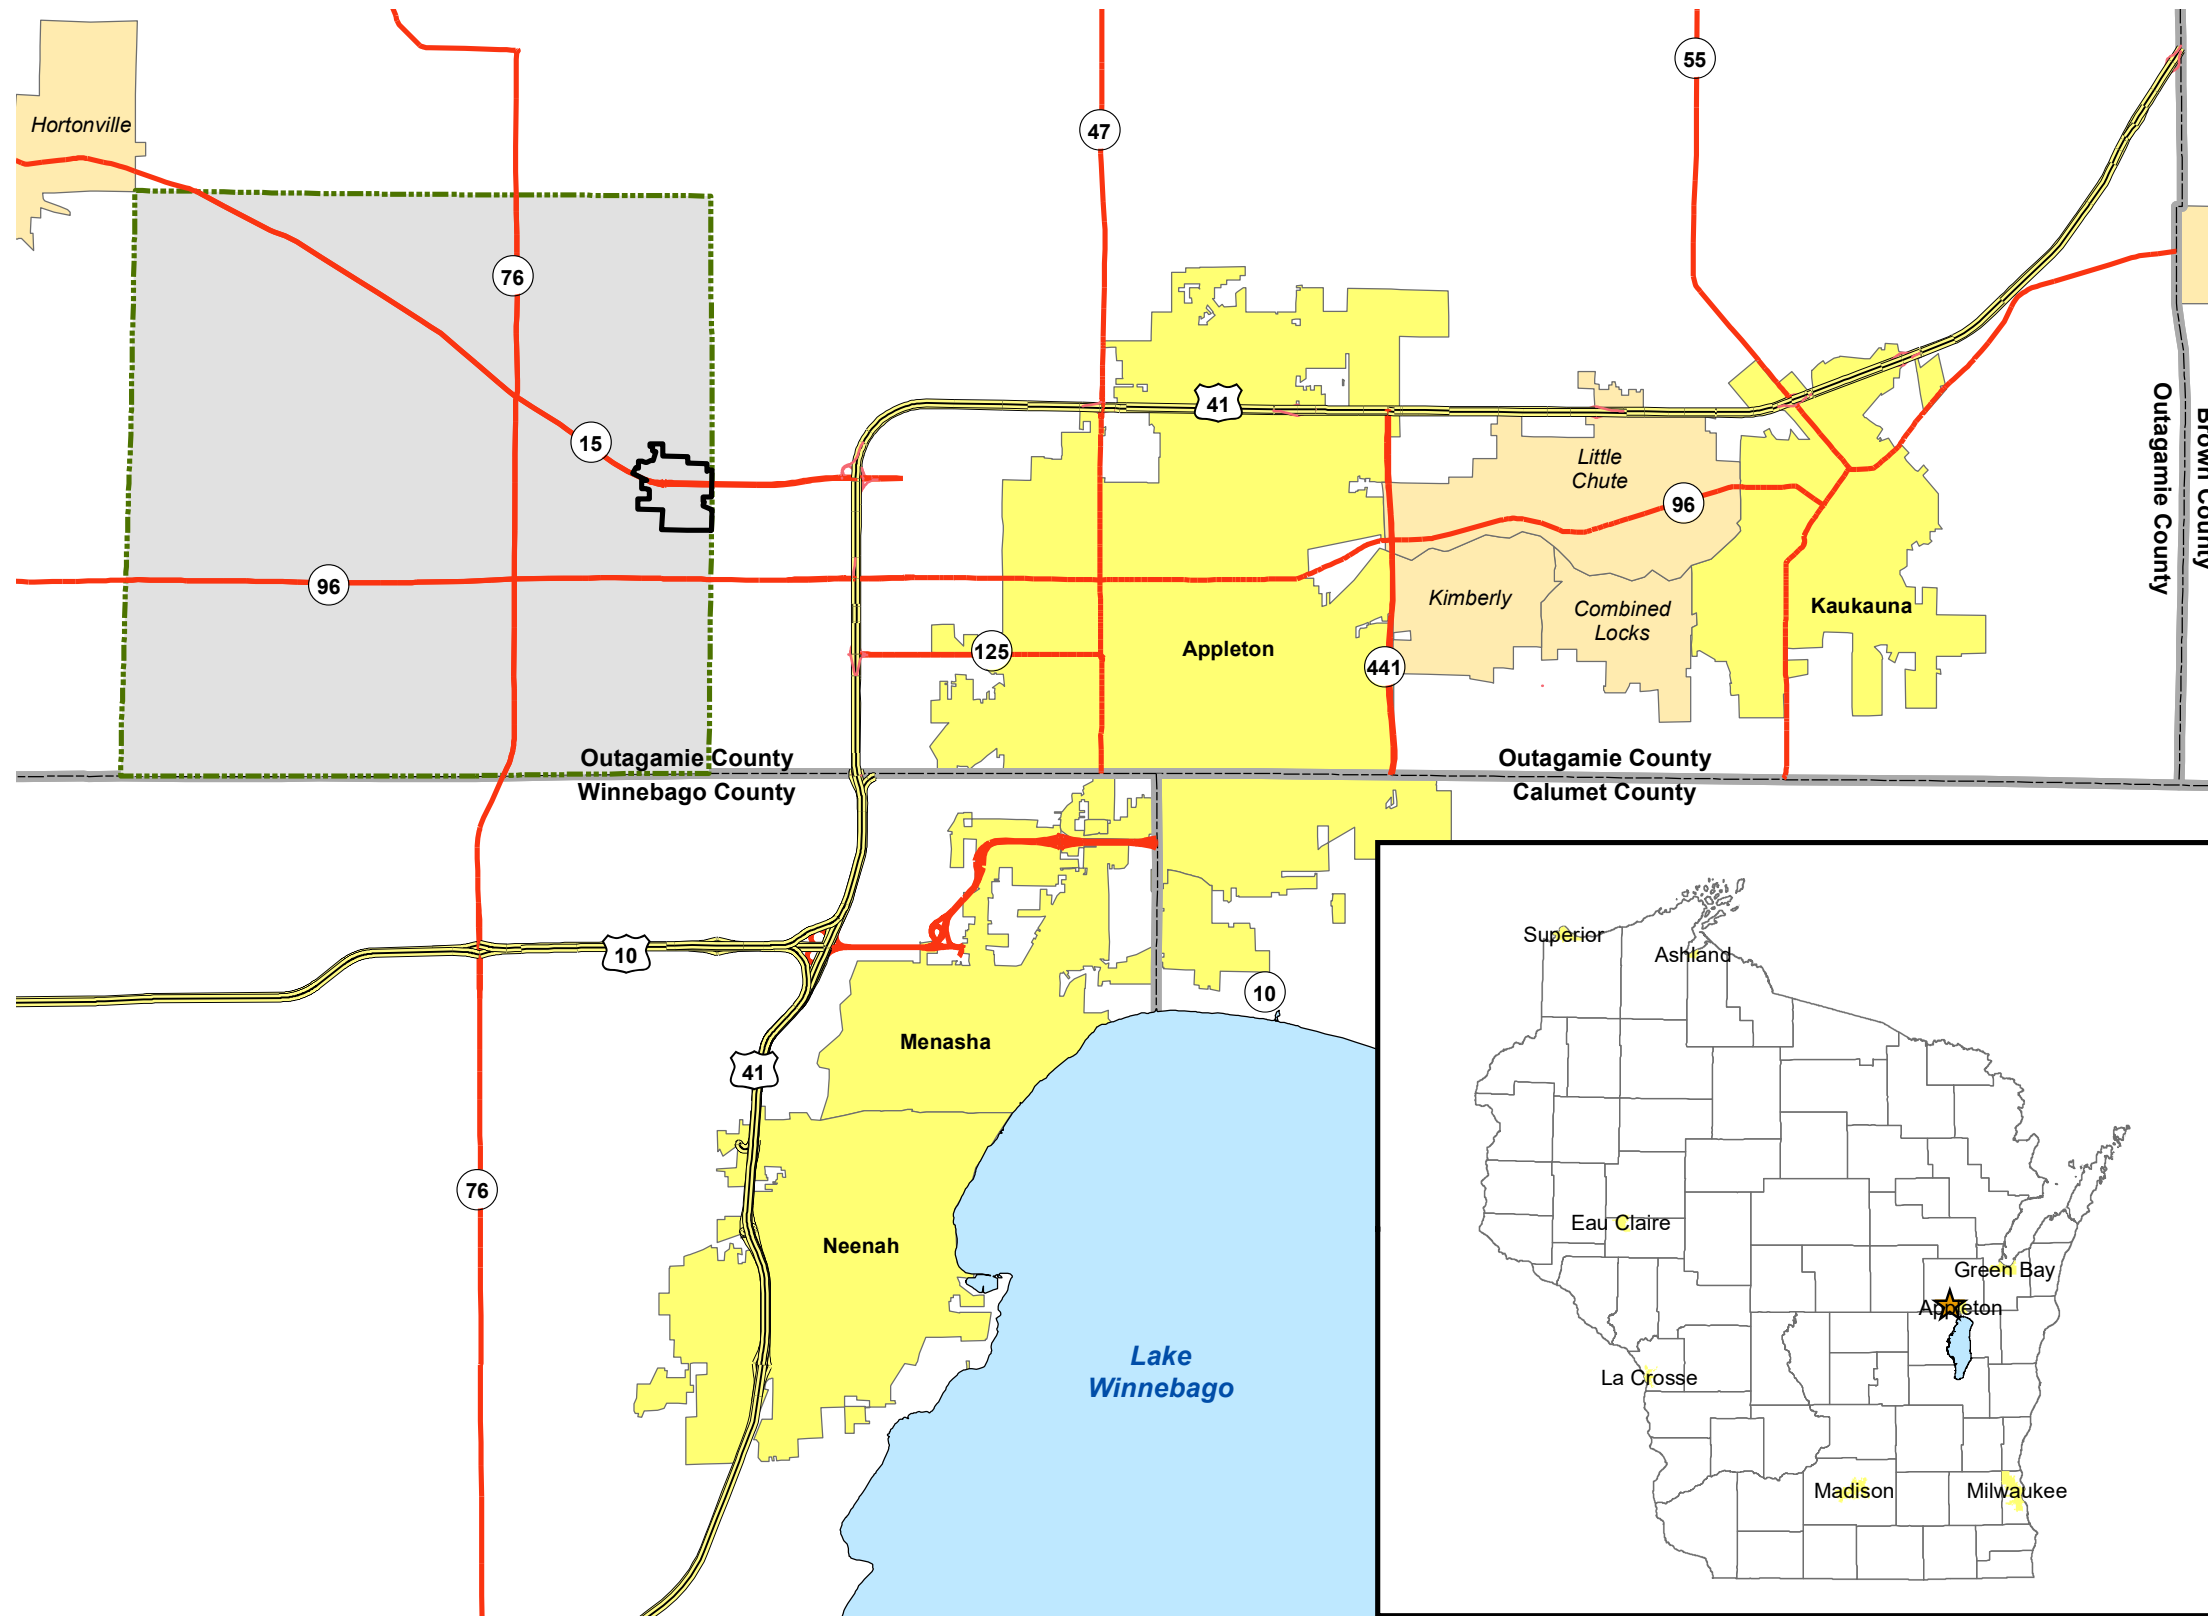

Tax Incremental District (TID) #1, Greenville, Wisconsin

Site Location

-  TID #1
-  City
-  Village
-  Town of Greenville
-  County Boundary

All data, information, and maps are provided "as is" without warranty or any representation of accuracy, timeliness of completeness. Any use/application of this information is the responsibility of the user and such use/application is at their own risk. The requestor acknowledges and accepts all limitations, including the fact that the data, information, and maps are dynamic and in a constant state of maintenance, correction and update.