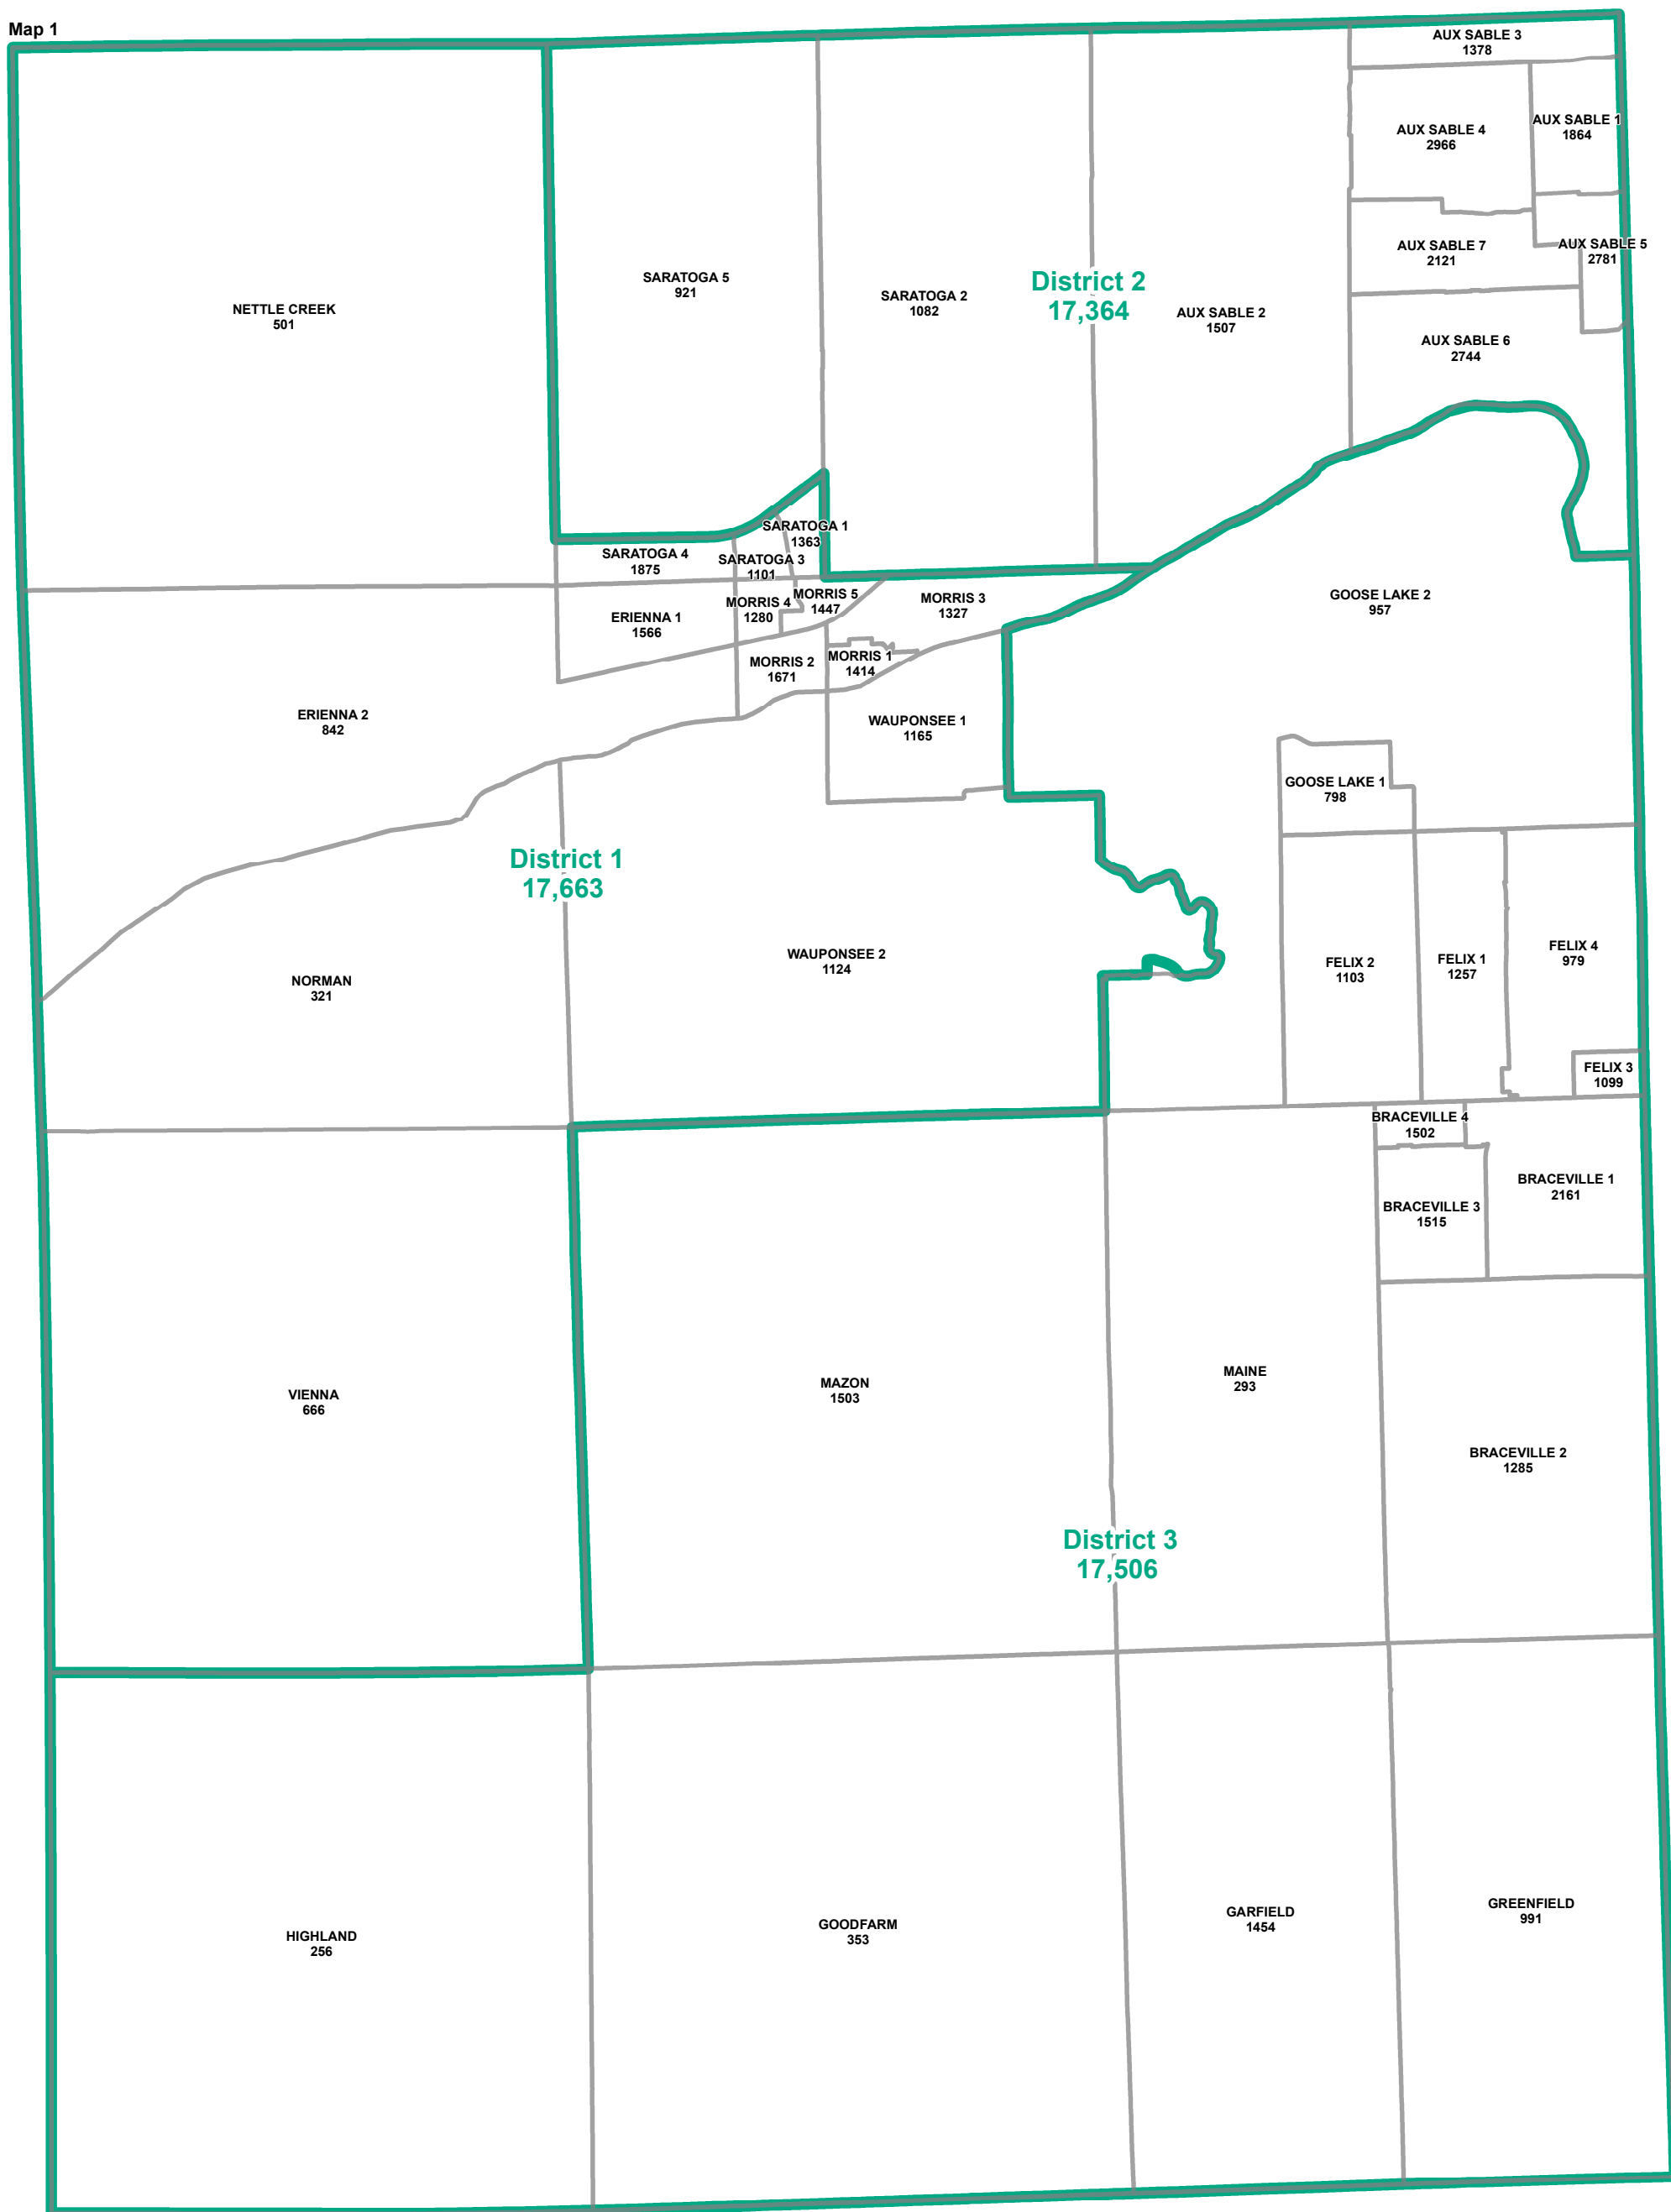

Total Population by District Plan

Census 2020 Redistricting Data

Map 1

Grundy County Total Population: 52,533

Target Population Per District: 17,511

District 1: ~17,663 Deviation: 0.87%

District 2: 17,364 Deviation: -0.84%

District 3: ~17,506 Deviation: -0.03%

Populations by Precinct and District

▭ Precincts (2020 Census)

▭ Approved County Board Districts (10/12/2021)