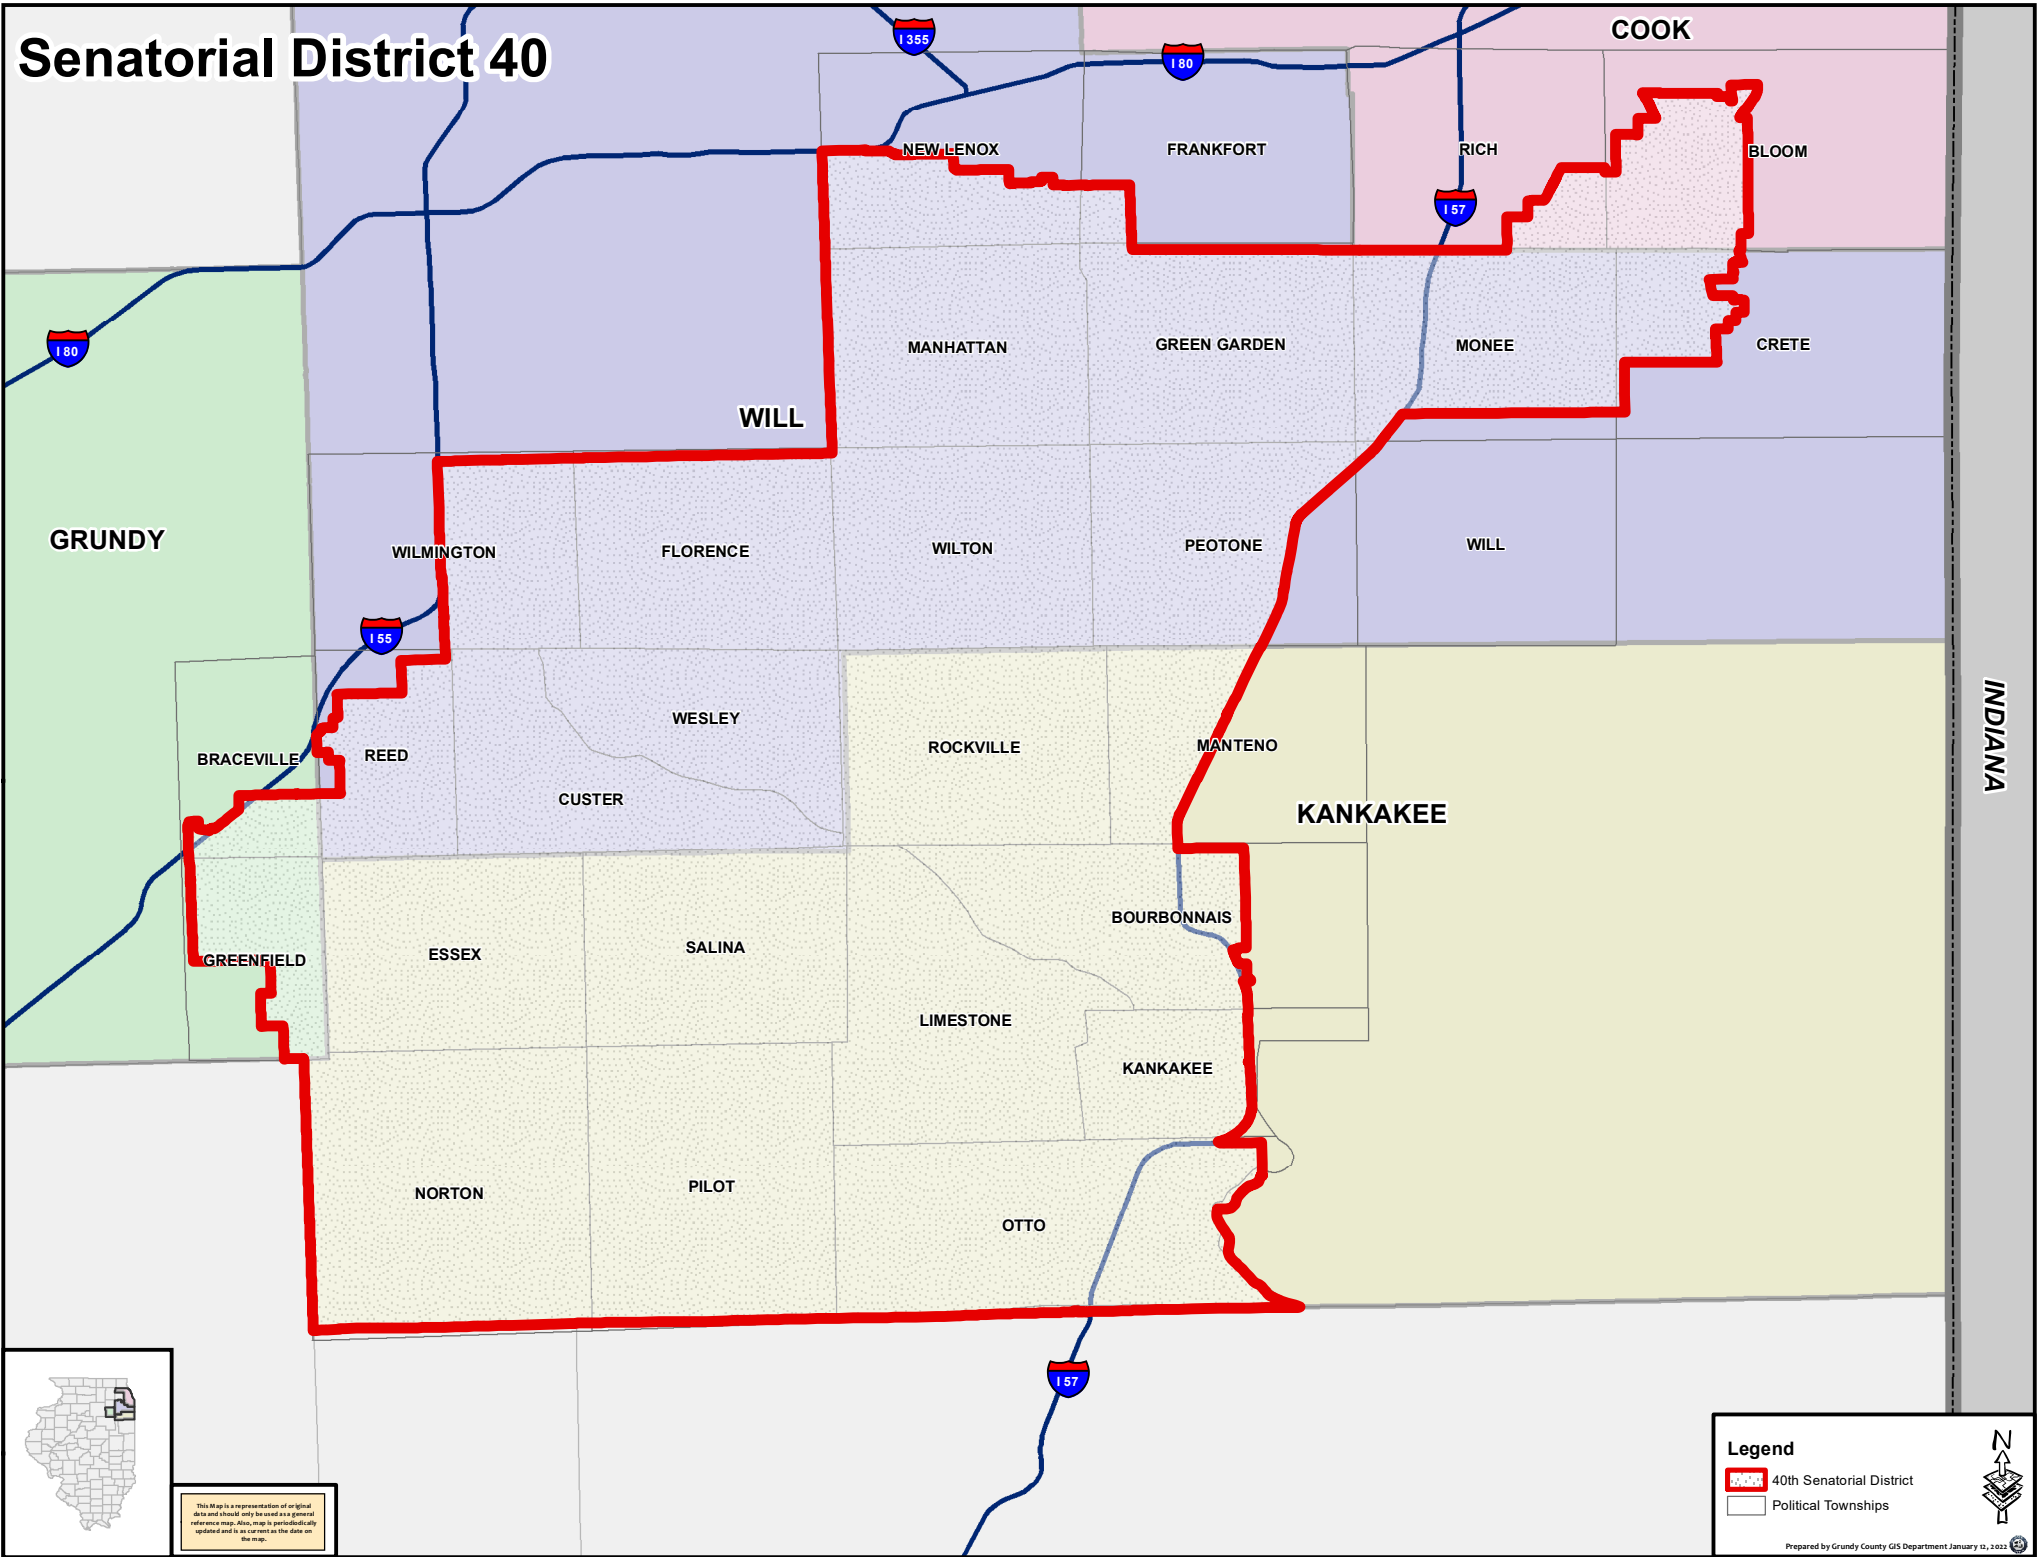

Senatorial District 40

Legend

- 40th Senatorial District
- Political Townships

Prepared by Grundy County GIS Department January 11, 2022