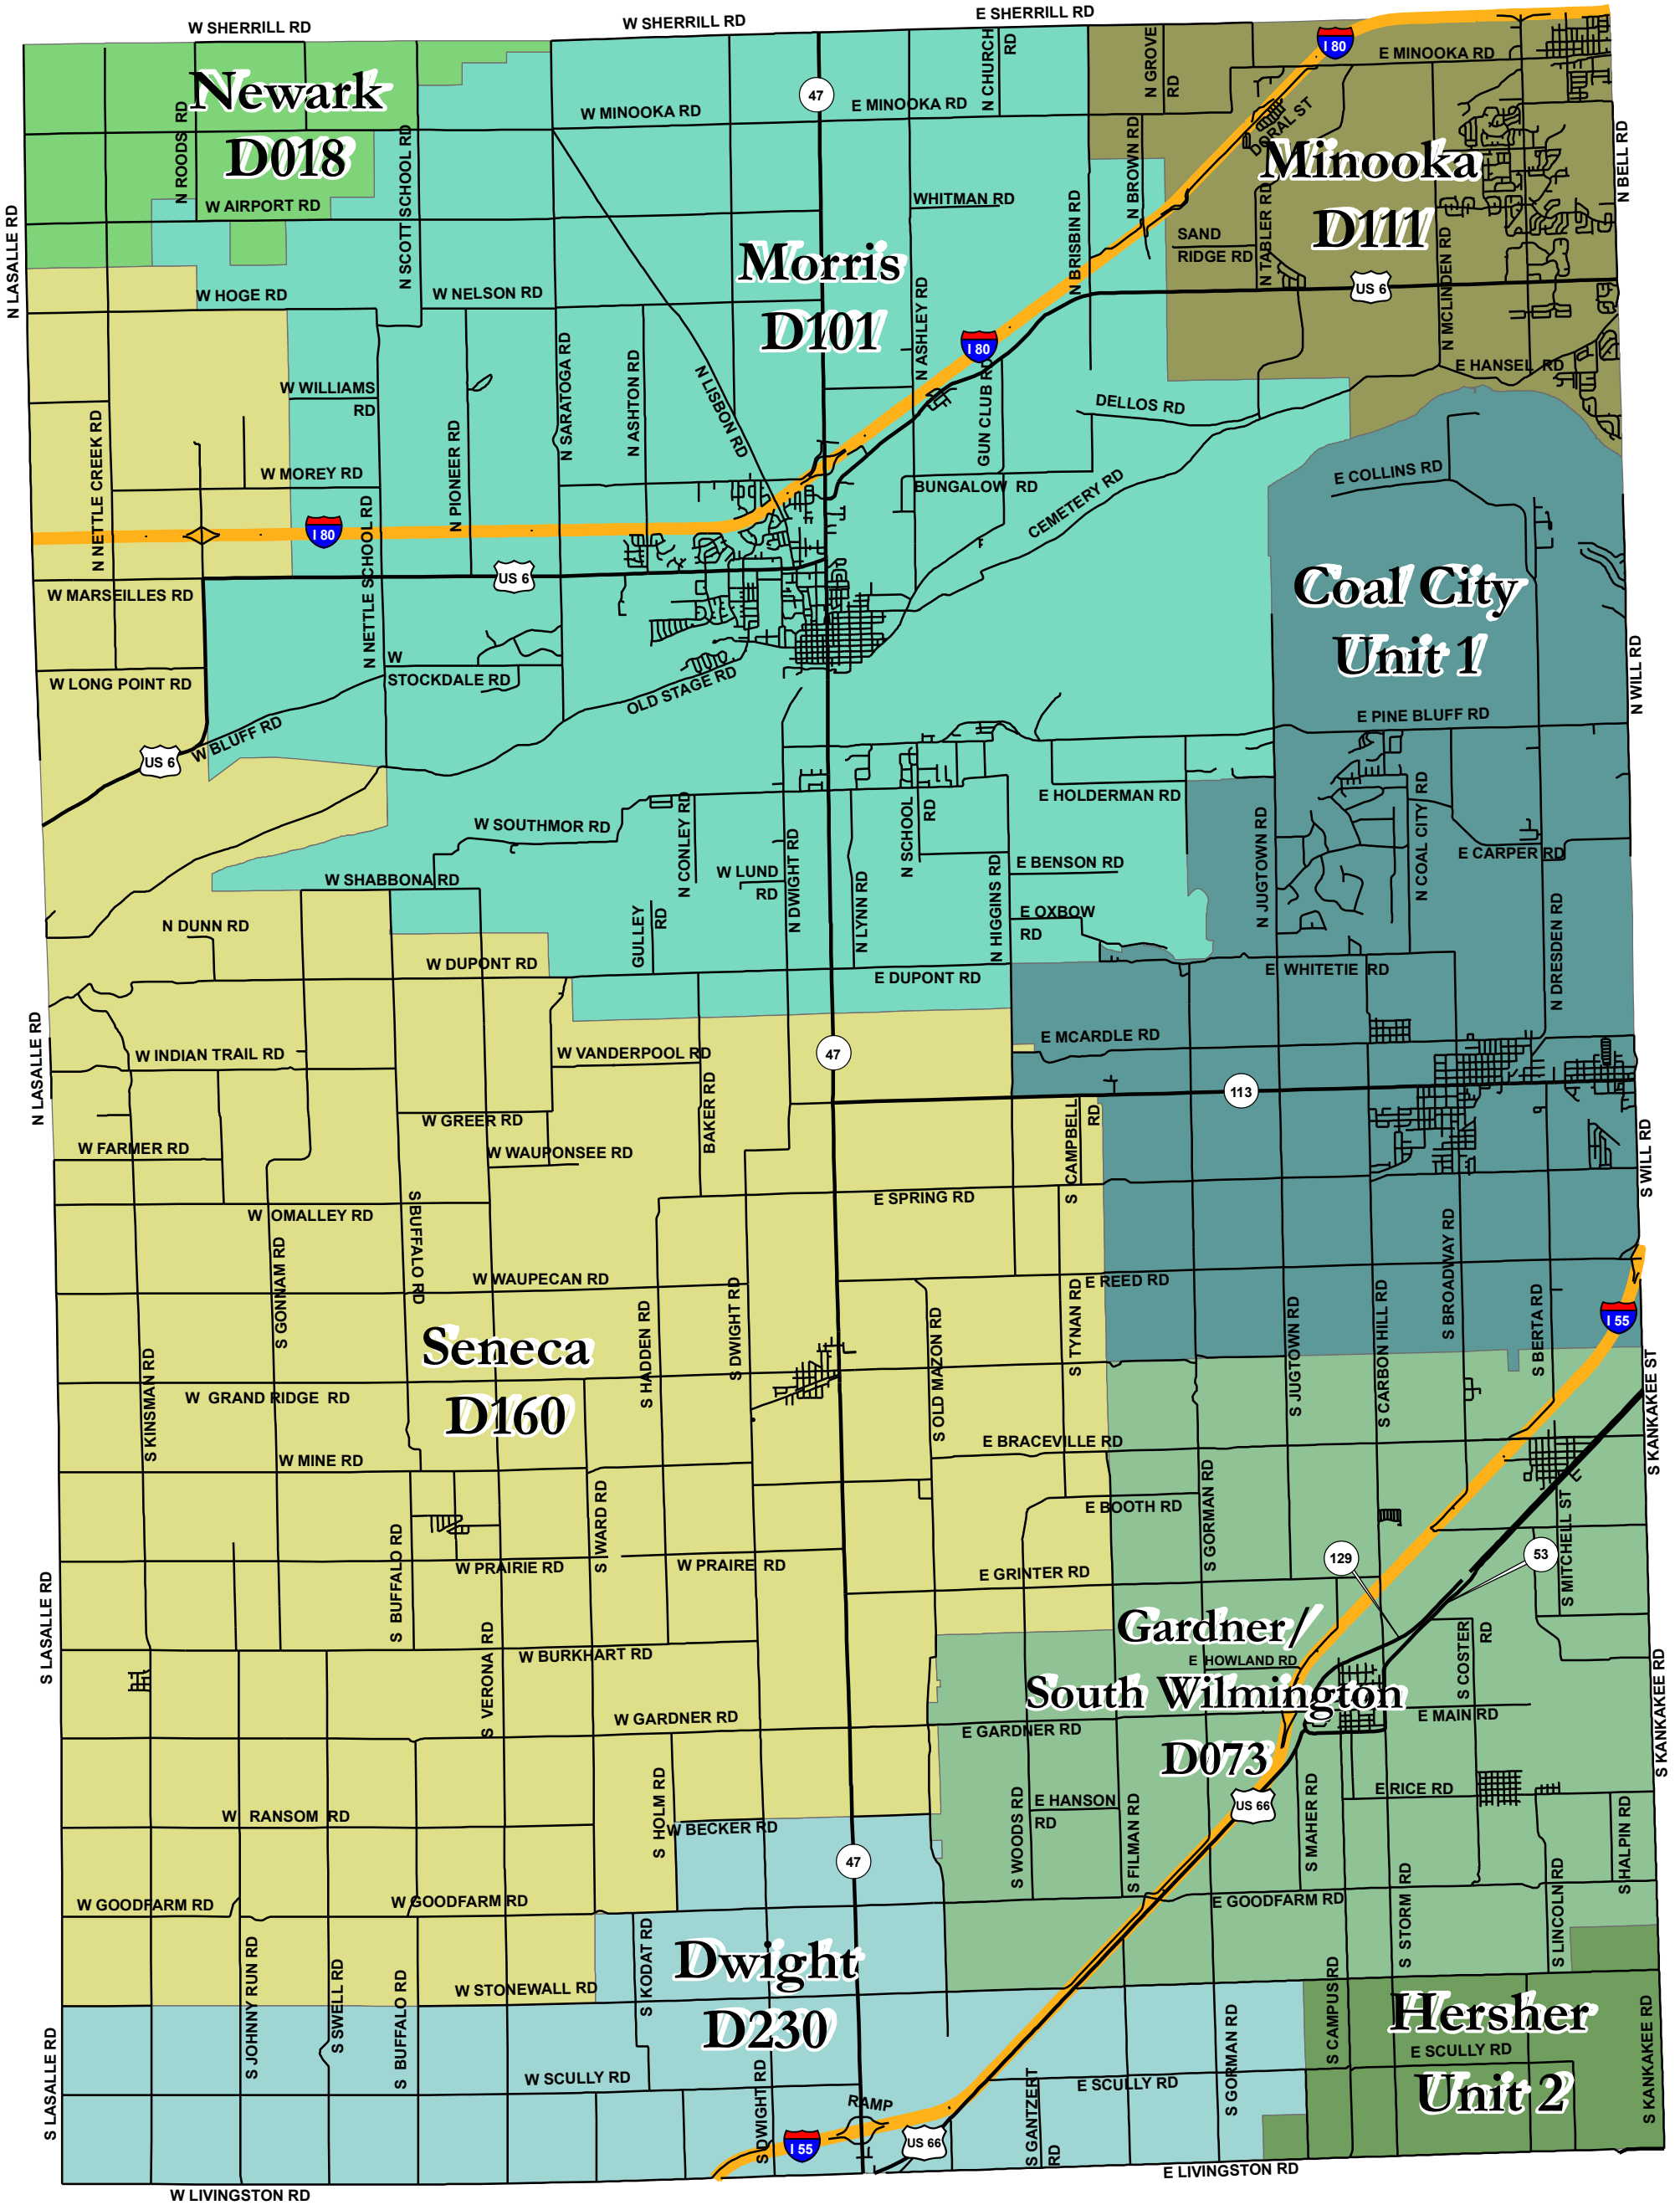

High School Districts

Grundy County, Illinois

0 0.5 1 2 3 4 Miles

Legend

High School Districts

- Coal City Unit 1
- Dwight D230

- Gardner/S. Wilmington D073
- Hersher Unit 2
- Minooka D111

- Morris D101
- Newark D018
- Seneca D160

- Roads
- Highways
- Interstates

Prepared by Grundy County GIS Department September 14, 2007