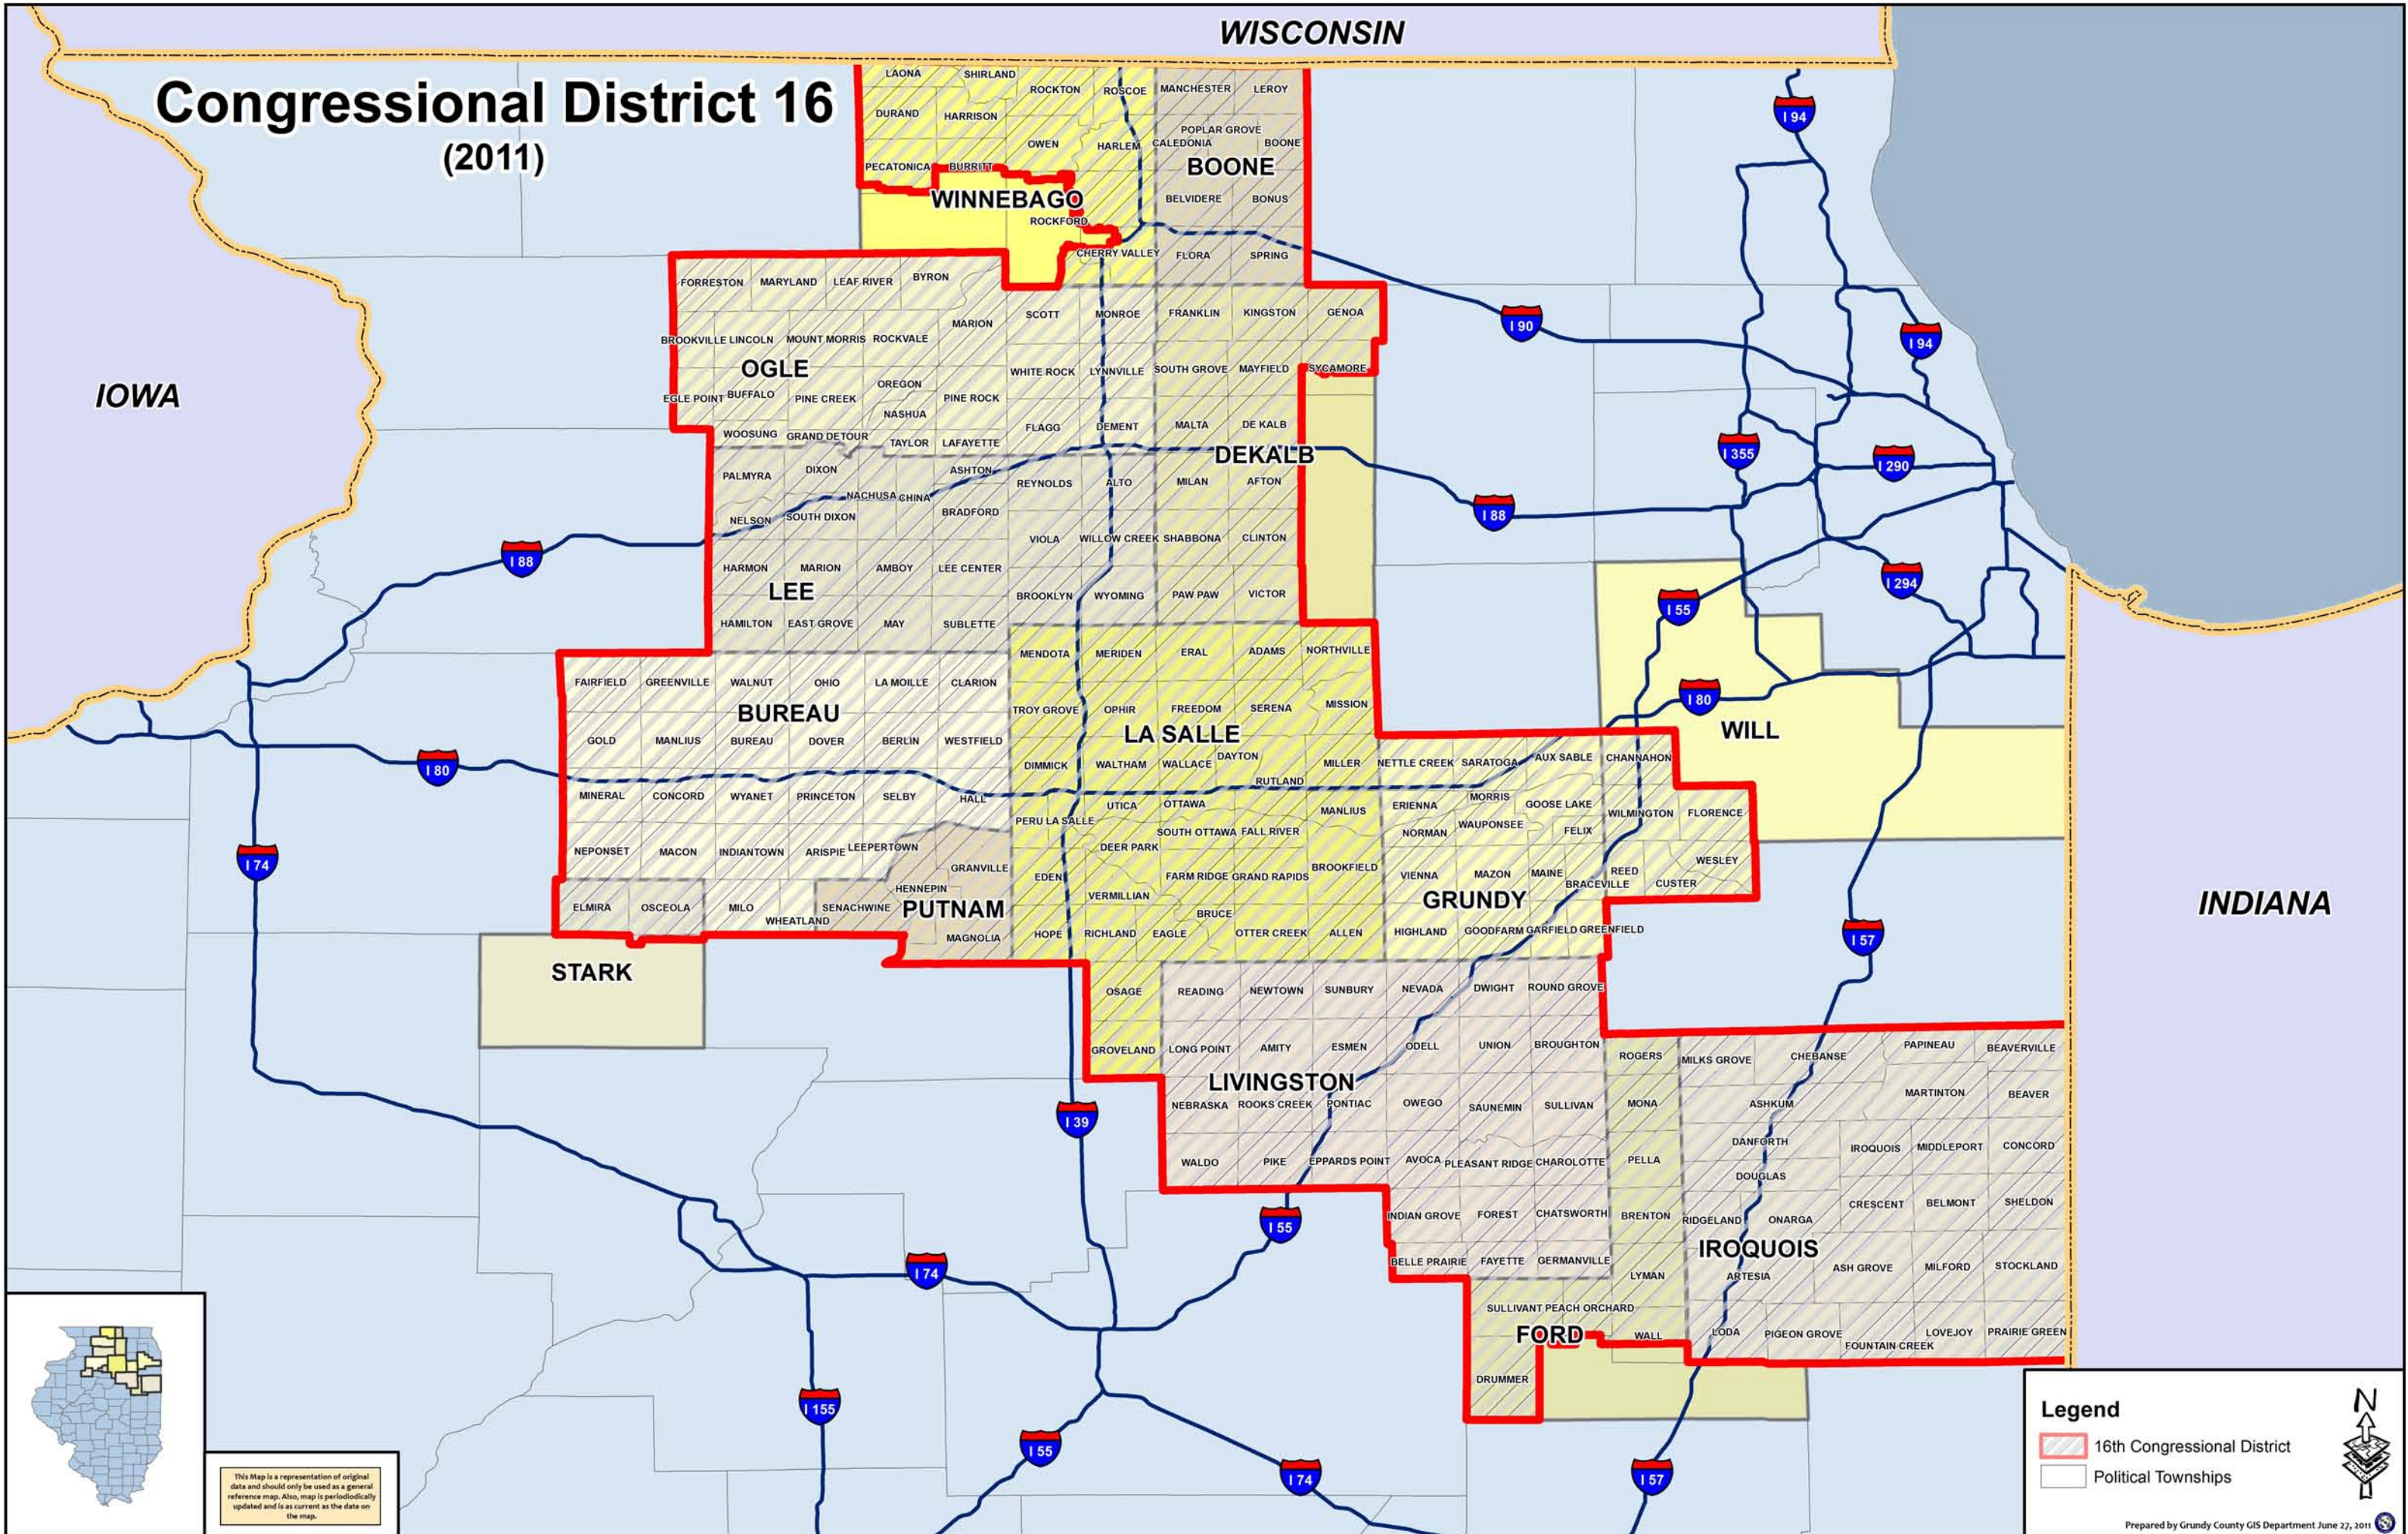

Congressional District 16 (2011)

This Map is a representation of original data and should only be used as a general reference map. Also, map is periodically updated and is as current as the date on the map.

Legend

- 16th Congressional District
- Political Townships

Prepared by Grundy County GIS Department June 27, 2011