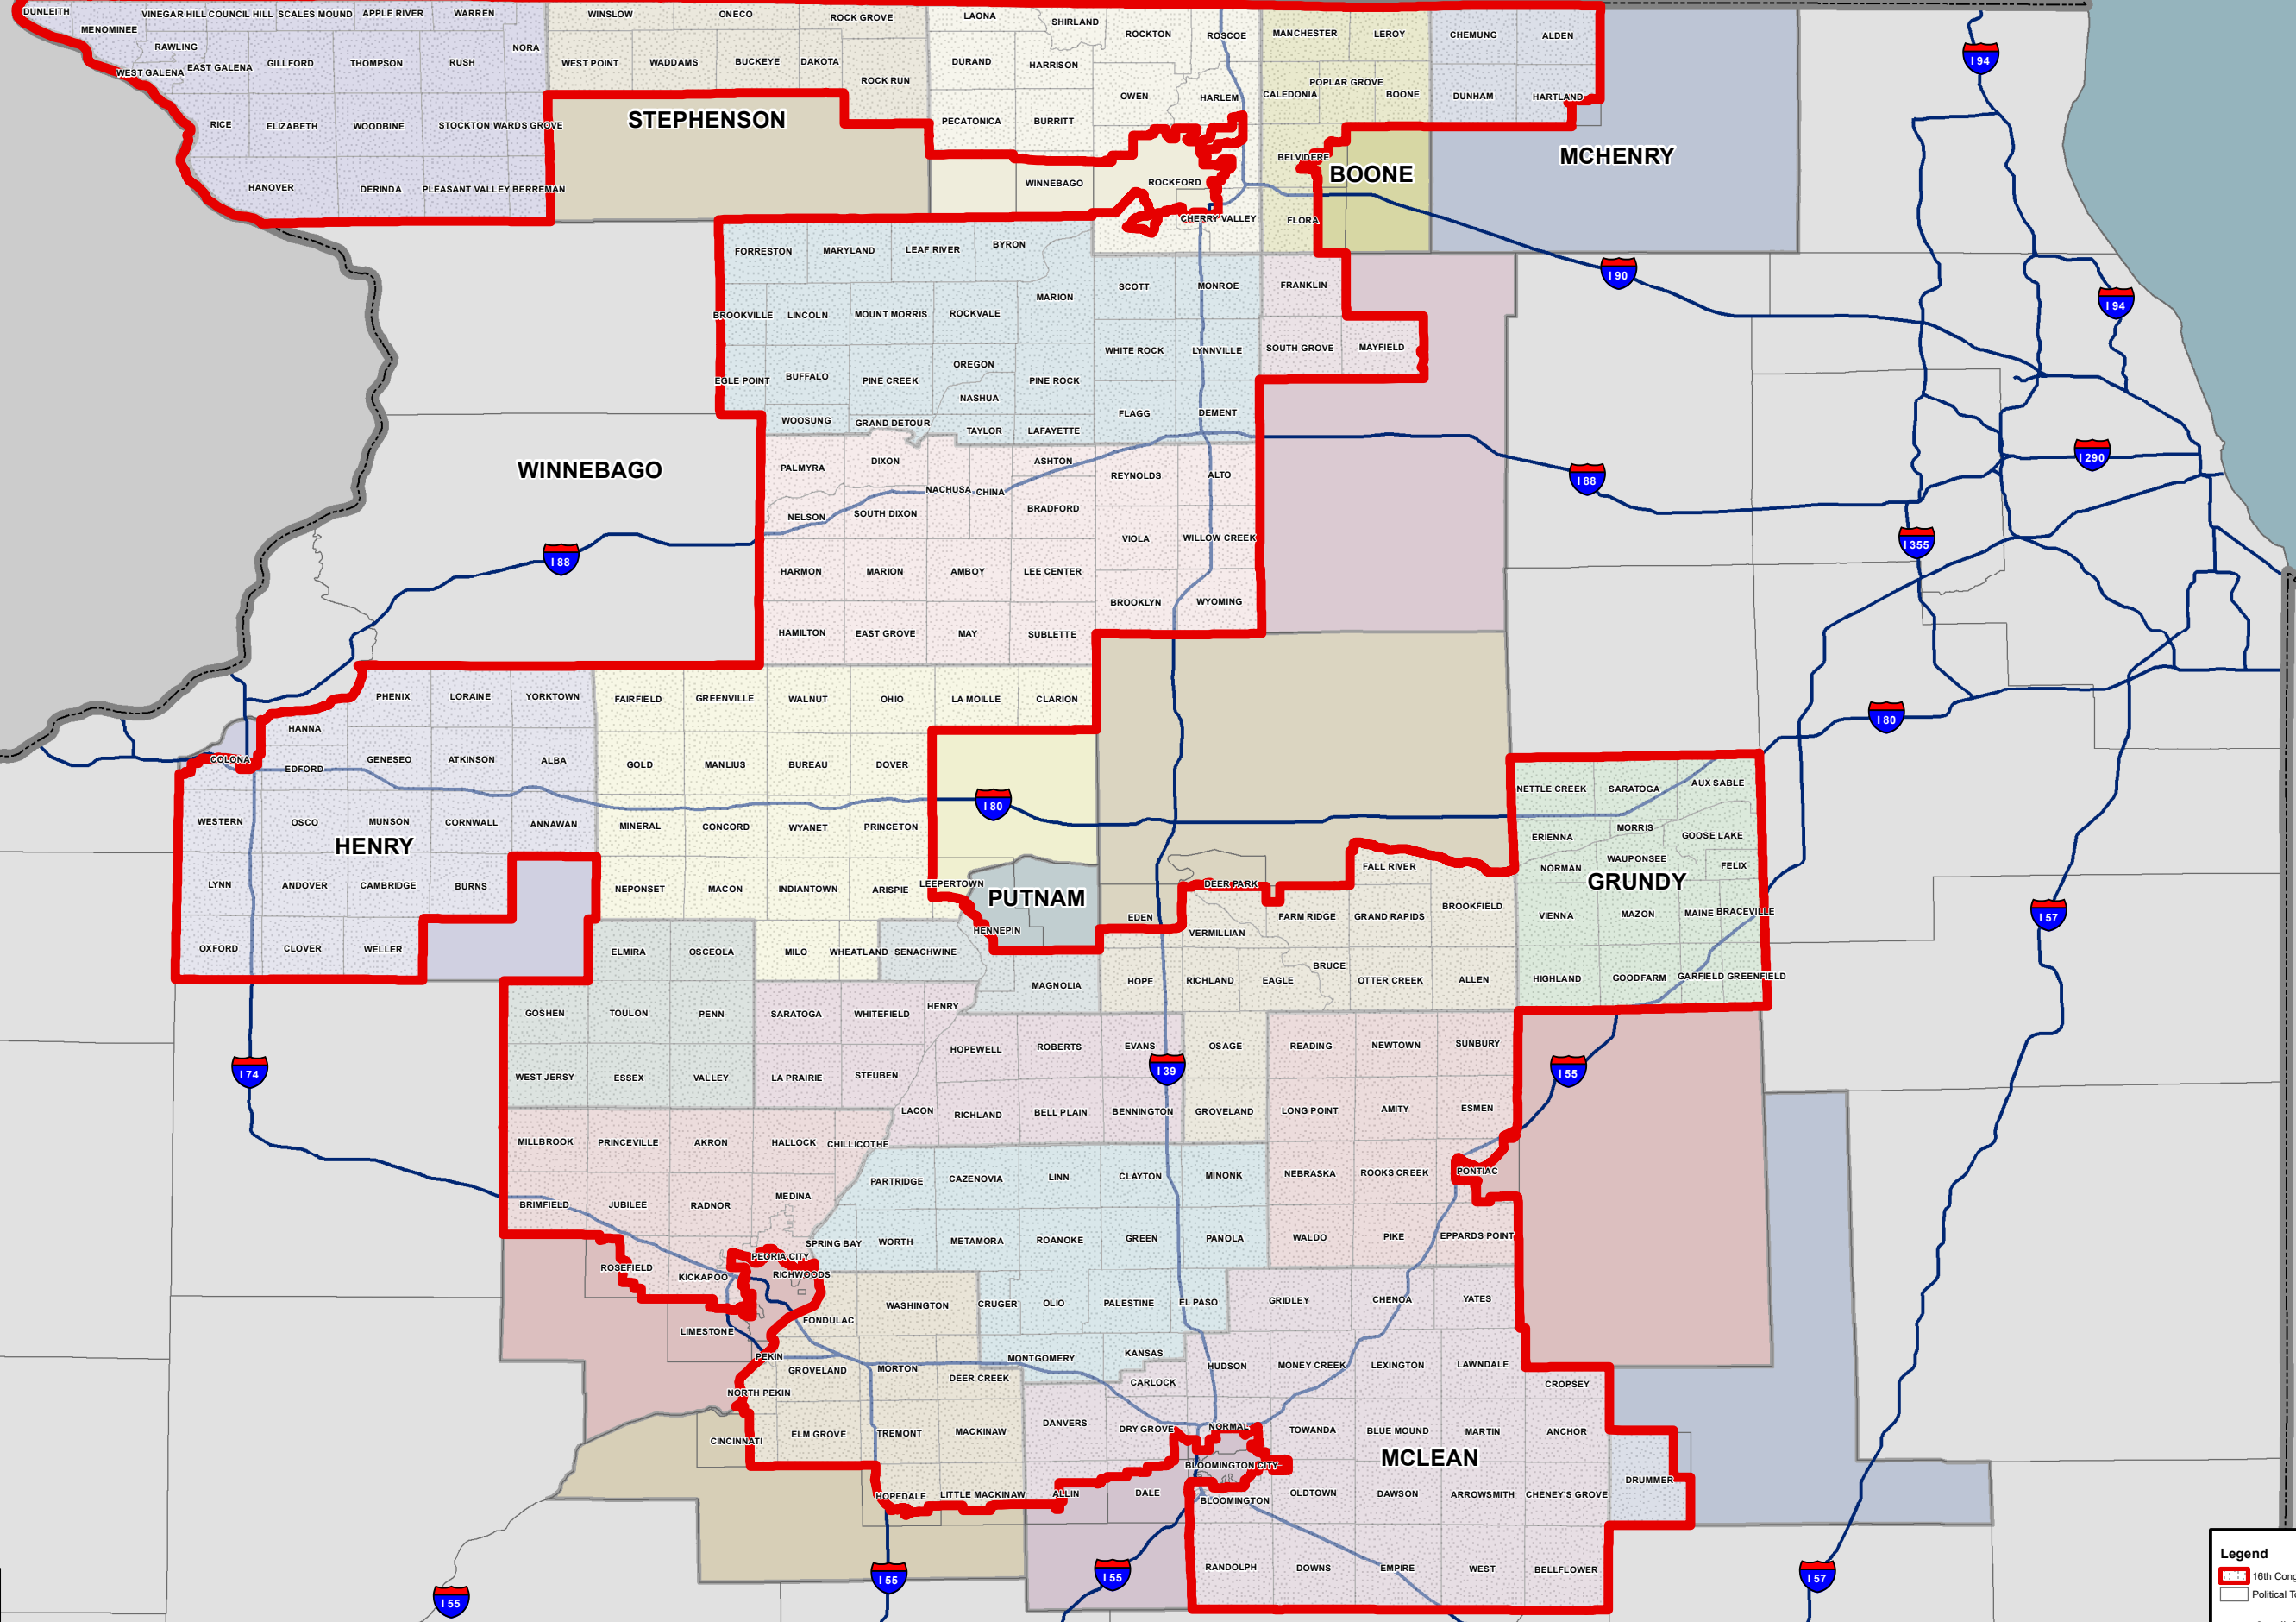

Congressional District 16 (2021)

WISCONSIN

IOWA

INDIANA

Legend

- 16th Congressional District
- Political Townships

Prepared by Grundy County GIS Department, January 14, 2021