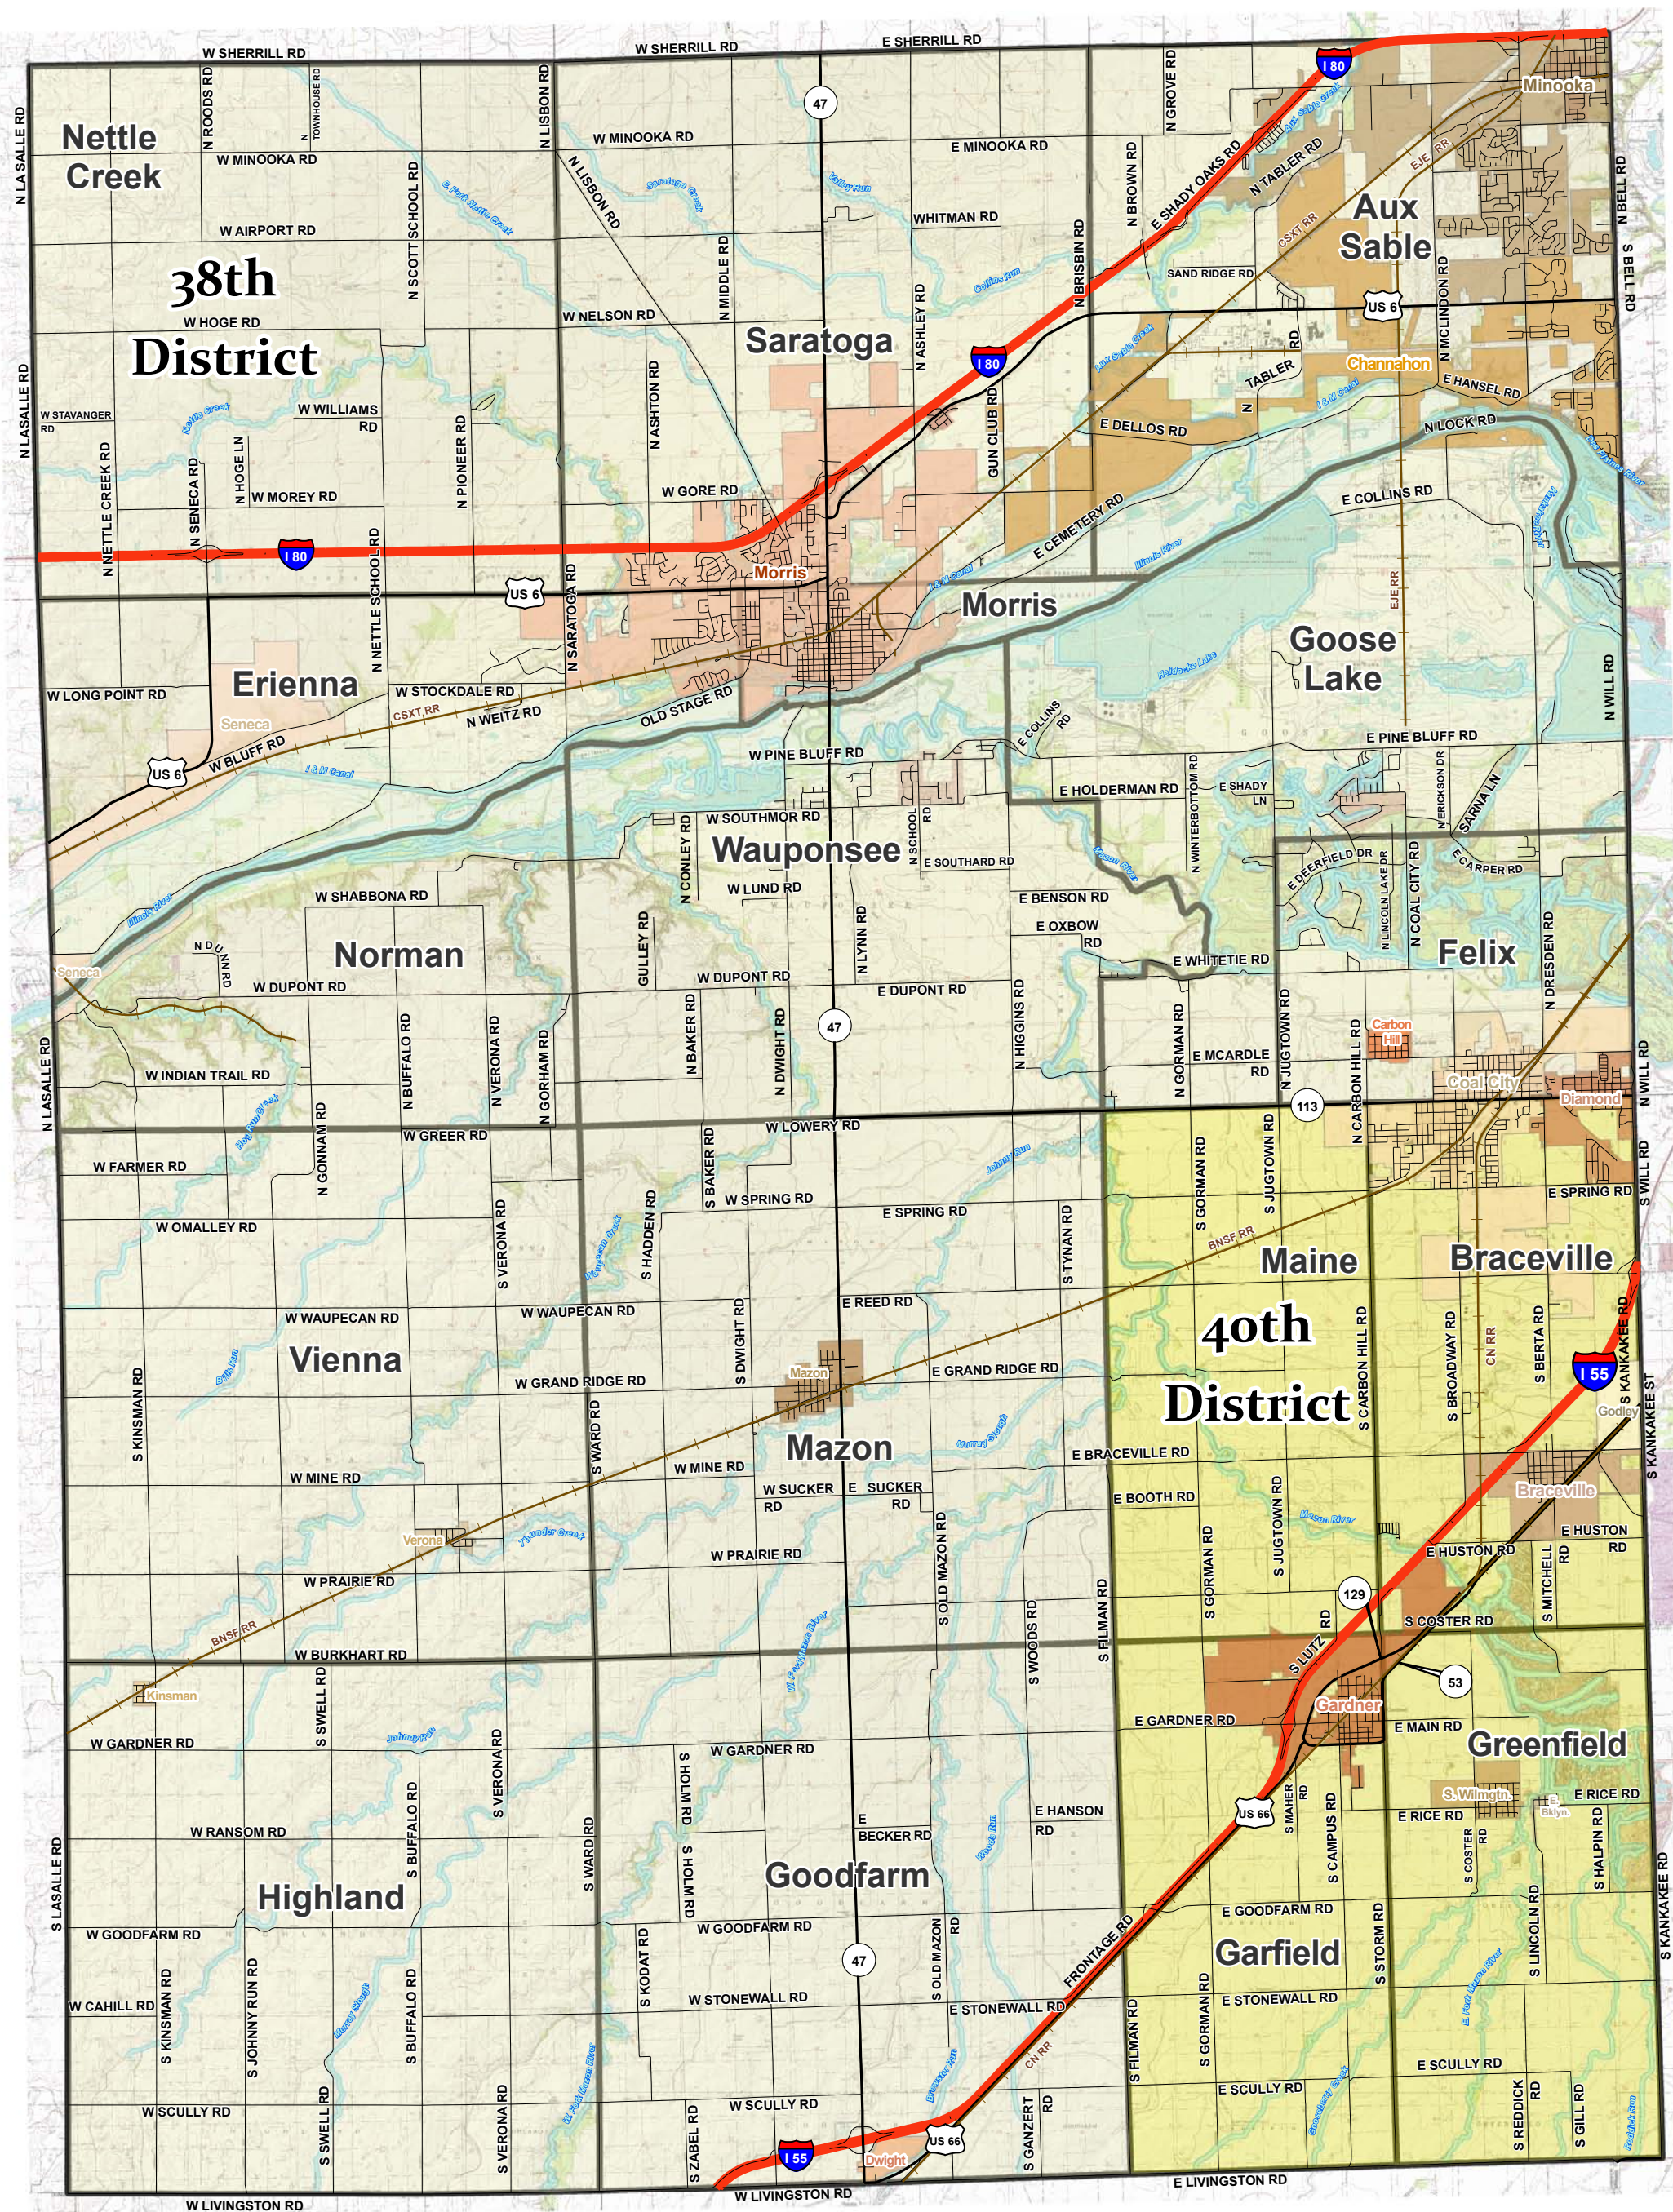

# State Senatorial Districts

## In Grundy County, Illinois

0 0.5 1 2 3 4 Miles

This Map is a representation of original data and should only be used as a general reference map. Also, map is periodically updated and is as current as the date on the map.

Legend	
<span style="display:inline-block; width:15px; height:15px; background-color:#d9ead3;"></span> Sen. Districts (2011)	<span style="display:inline-block; width:15px; height:15px; border:1px solid black;"></span> Political Townships
<span style="display:inline-block; width:15px; height:15px; background-color:#d9ead3;"></span> 38th	<span style="display:inline-block; width:15px; height:15px; border-bottom:1px solid black;"></span> Roads
<span style="display:inline-block; width:15px; height:15px; background-color:#fff2cc;"></span> 40th	<span style="display:inline-block; width:15px; height:15px; border-bottom:1px solid blue;"></span> Lakes, Rivers, Streams
	<span style="display:inline-block; width:15px; height:15px; border-bottom:1px solid black;"></span> US and State Highways
	<span style="display:inline-block; width:15px; height:15px; border-bottom:1px solid red;"></span> Interstates
	<span style="display:inline-block; width:15px; height:15px; border-bottom:1px dashed black;"></span> Rail Roads