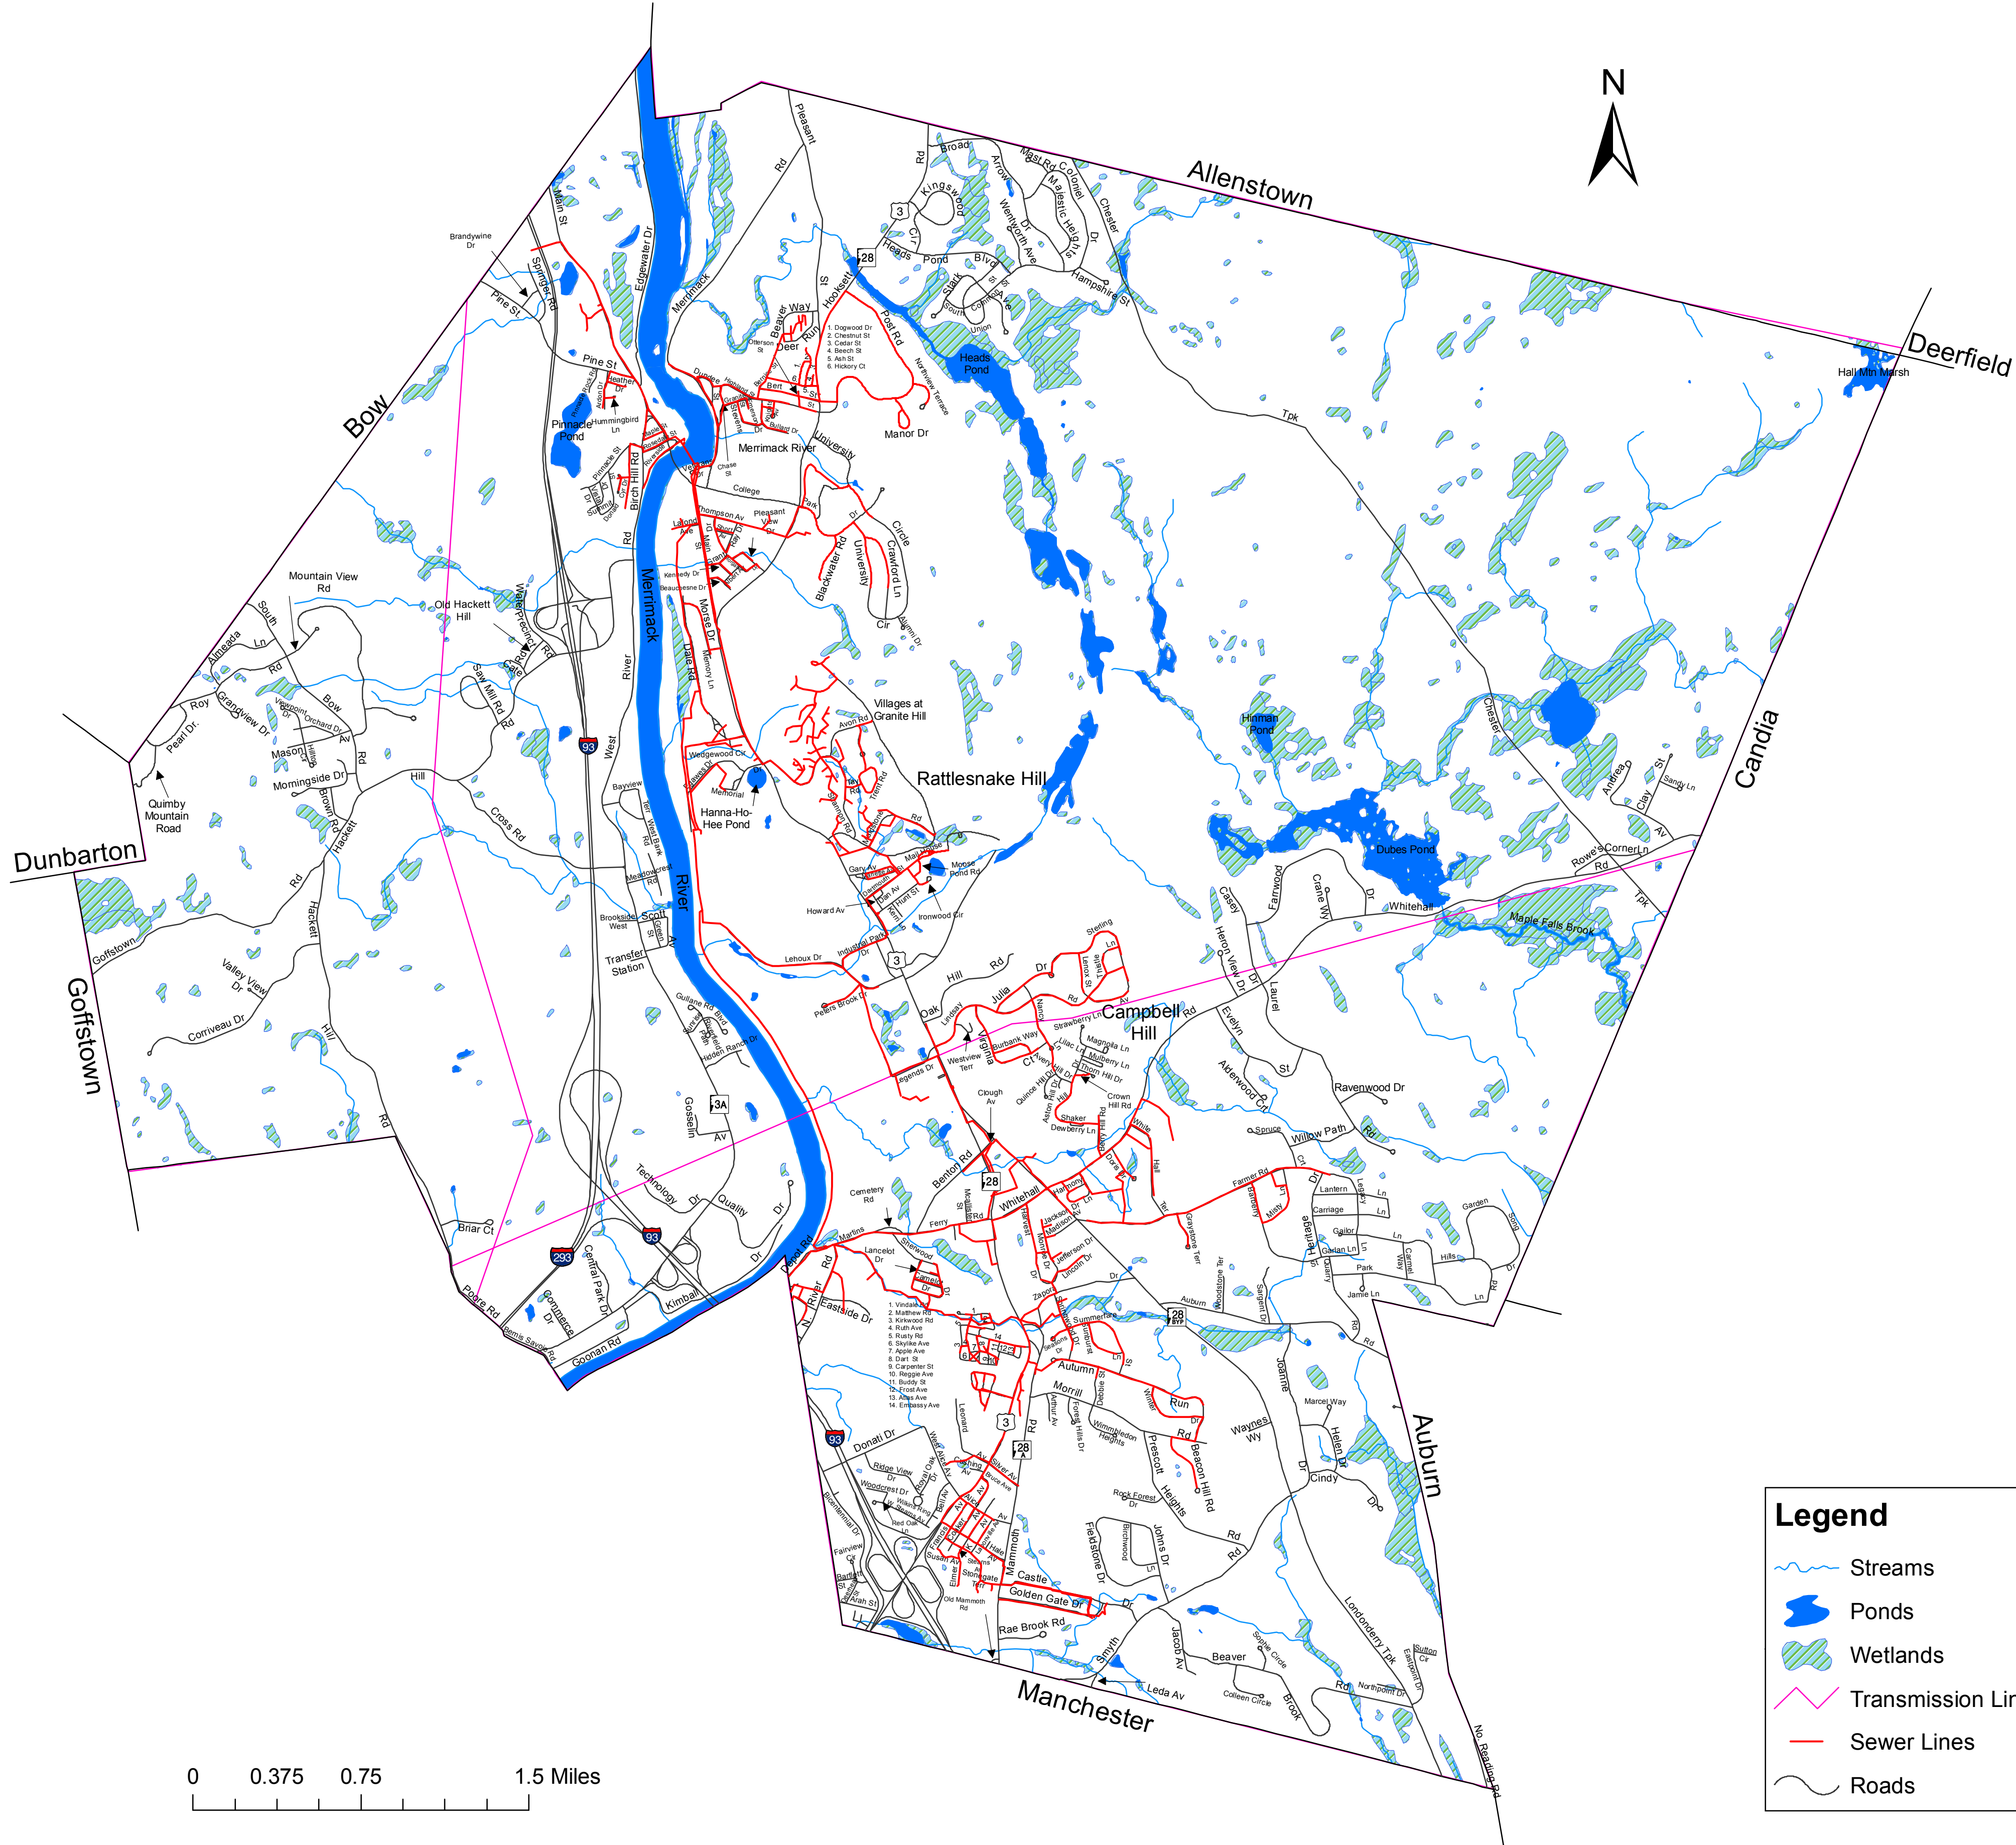

# Town of Hooksett, NH Sewer Lines

**Legend**

- Streams
- Ponds
- Wetlands
- Transmission Lines
- Sewer Lines
- Roads

Data Sources:  
 NH GRANIT Digital Data (1:24,000)  
 NH Department of Transportation  
 Town of Hooksett  
 SNHPC

The Town of Hooksett and the SNHPC make no representations or guarantees to the accuracy of the features and designations of this map.

Map Produced by: GIS Service SNHPC 2009.  
 Contact: gis@snhpc.org; Ph: (603) 669-4664.

This map is for planning purposes only. It is not to be used for legal boundary determinations or for regulatory purposes.