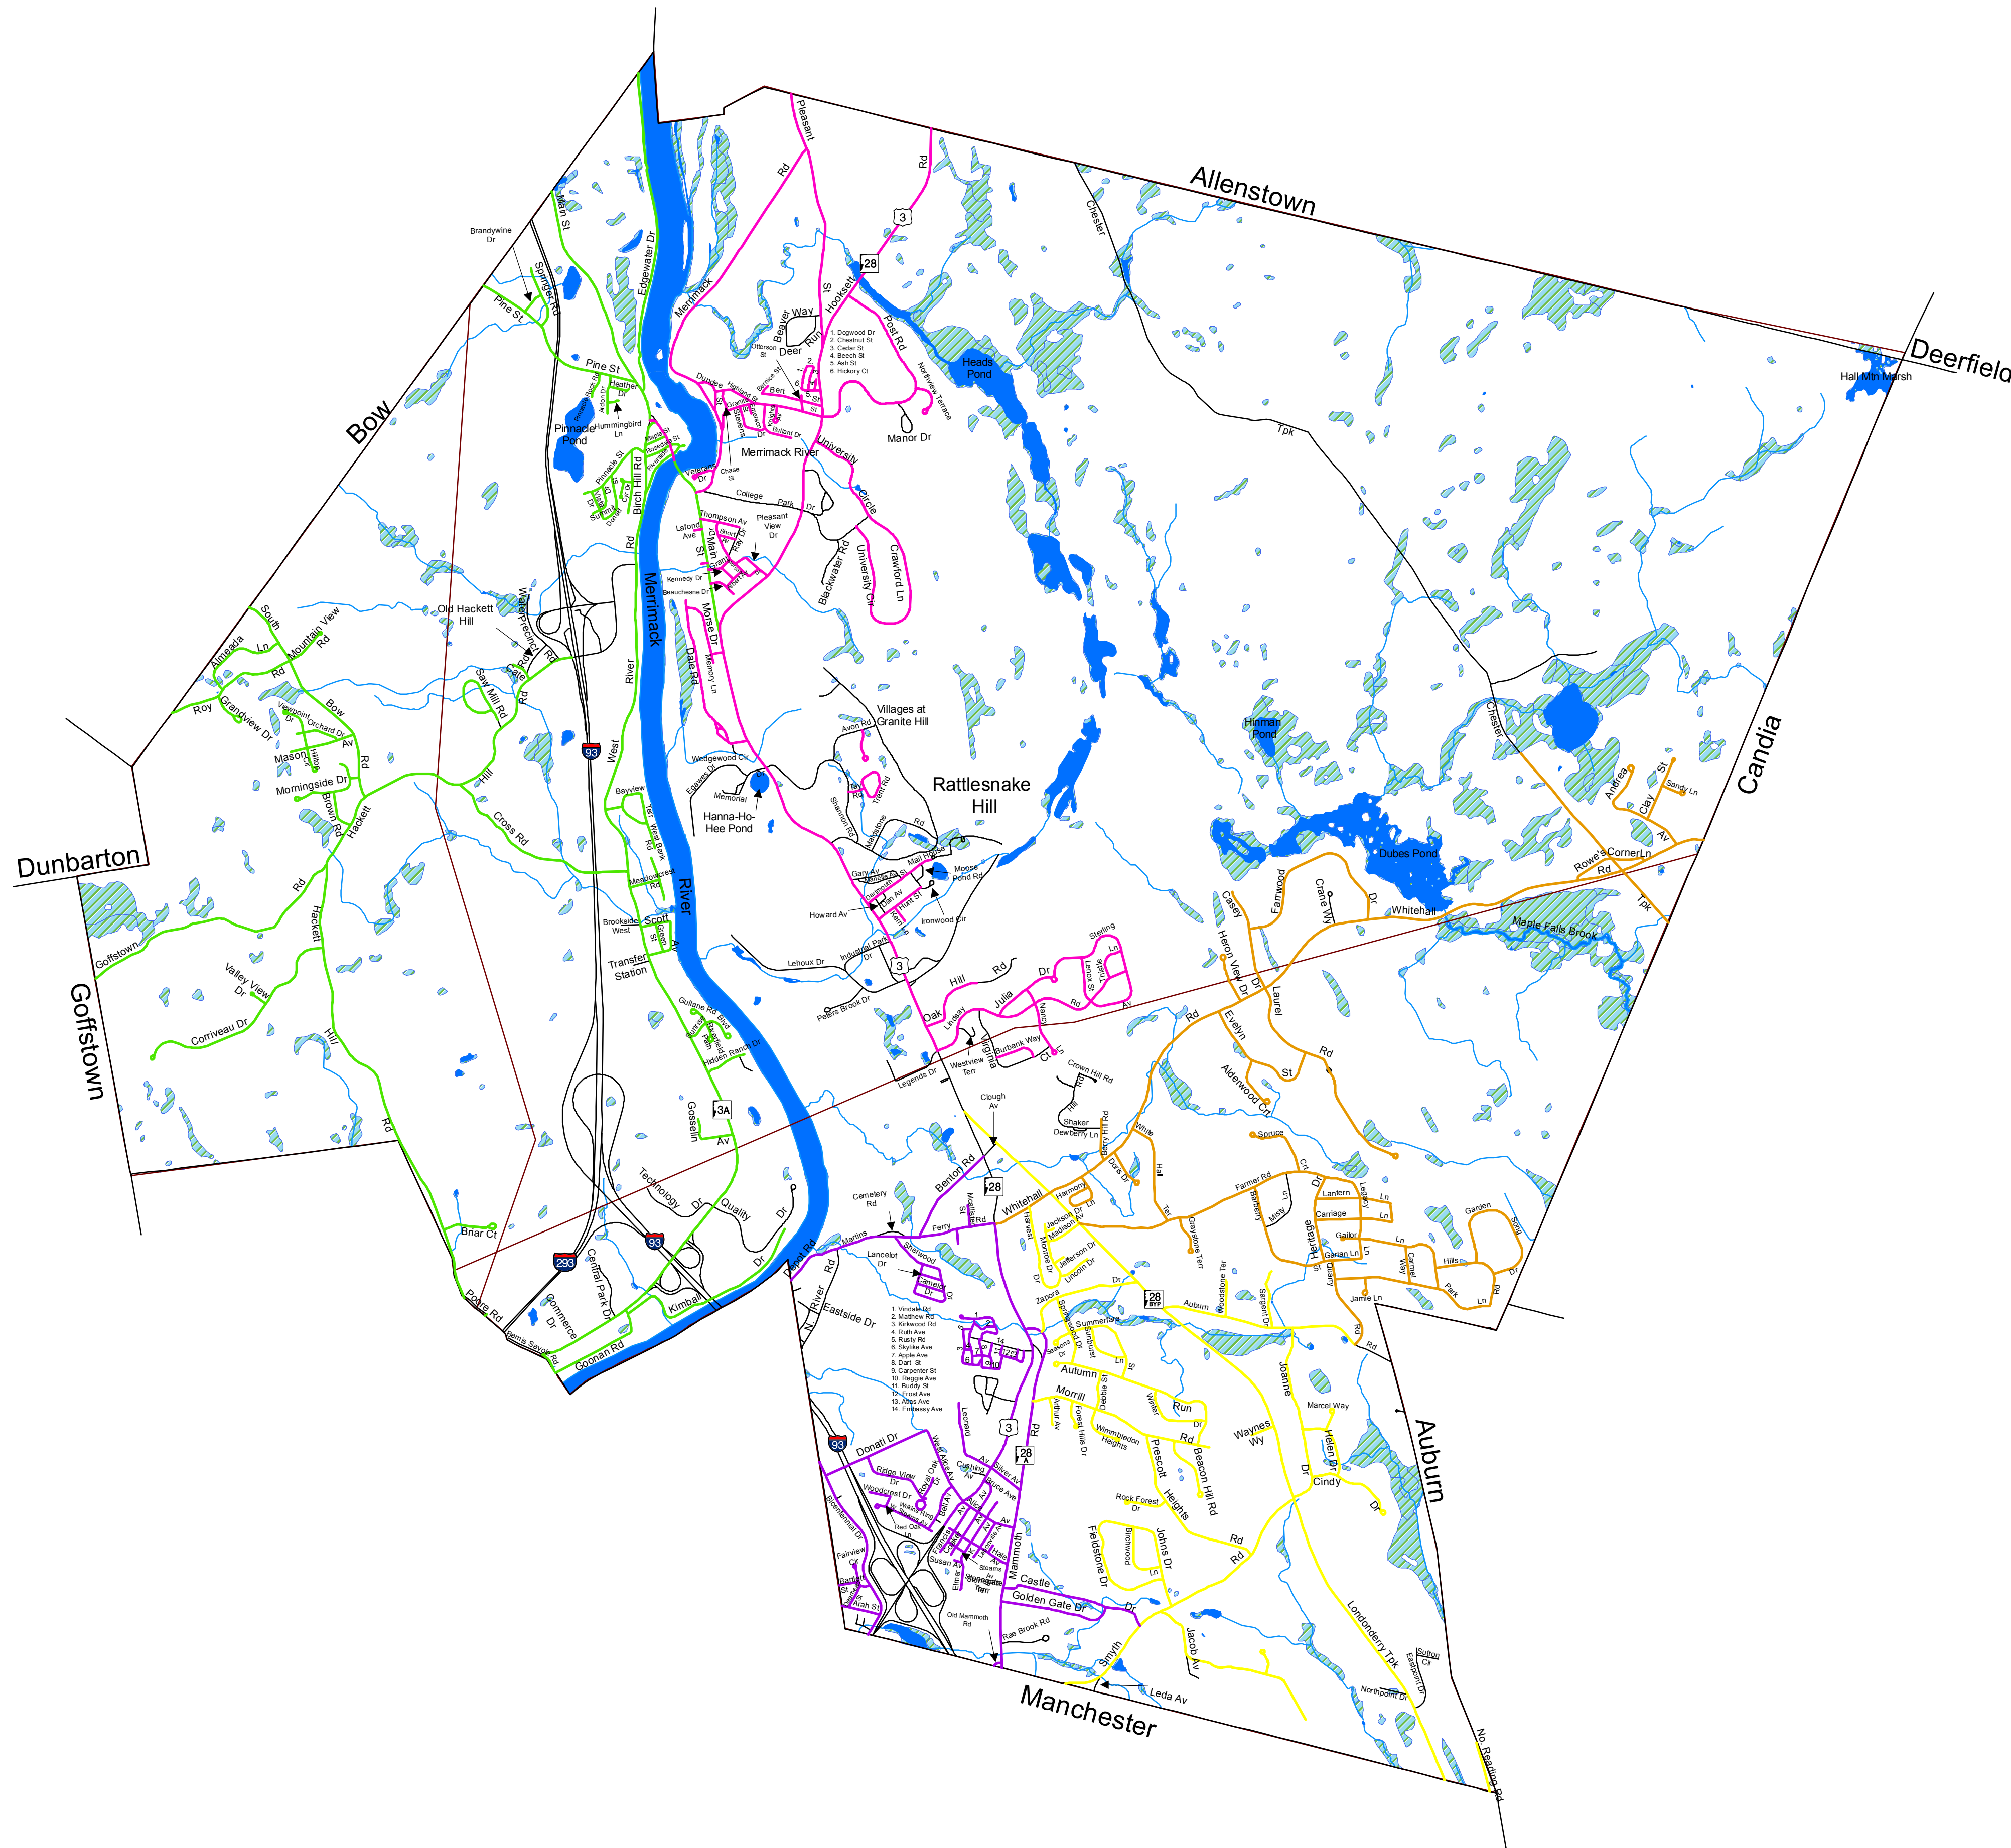

Town of Hooksett, NH Transfer Routes

Legend

- Streams
- Ponds
- Wetlands
- Transmission Lines
- Hooksett Transfer Routes**
- Monday
- Tuesday
- Wednesday
- Thursday
- Friday

Transfer Routes accurate as of June 16, 2009

Data Sources:
NH GRANIT Digital Data (1:24,000)
NH Department of Transportation
Town of Hooksett
SNHPC

The Town of Hooksett and the SNHPC make no representations or guaranties to the accuracy of the features and designations of this map.