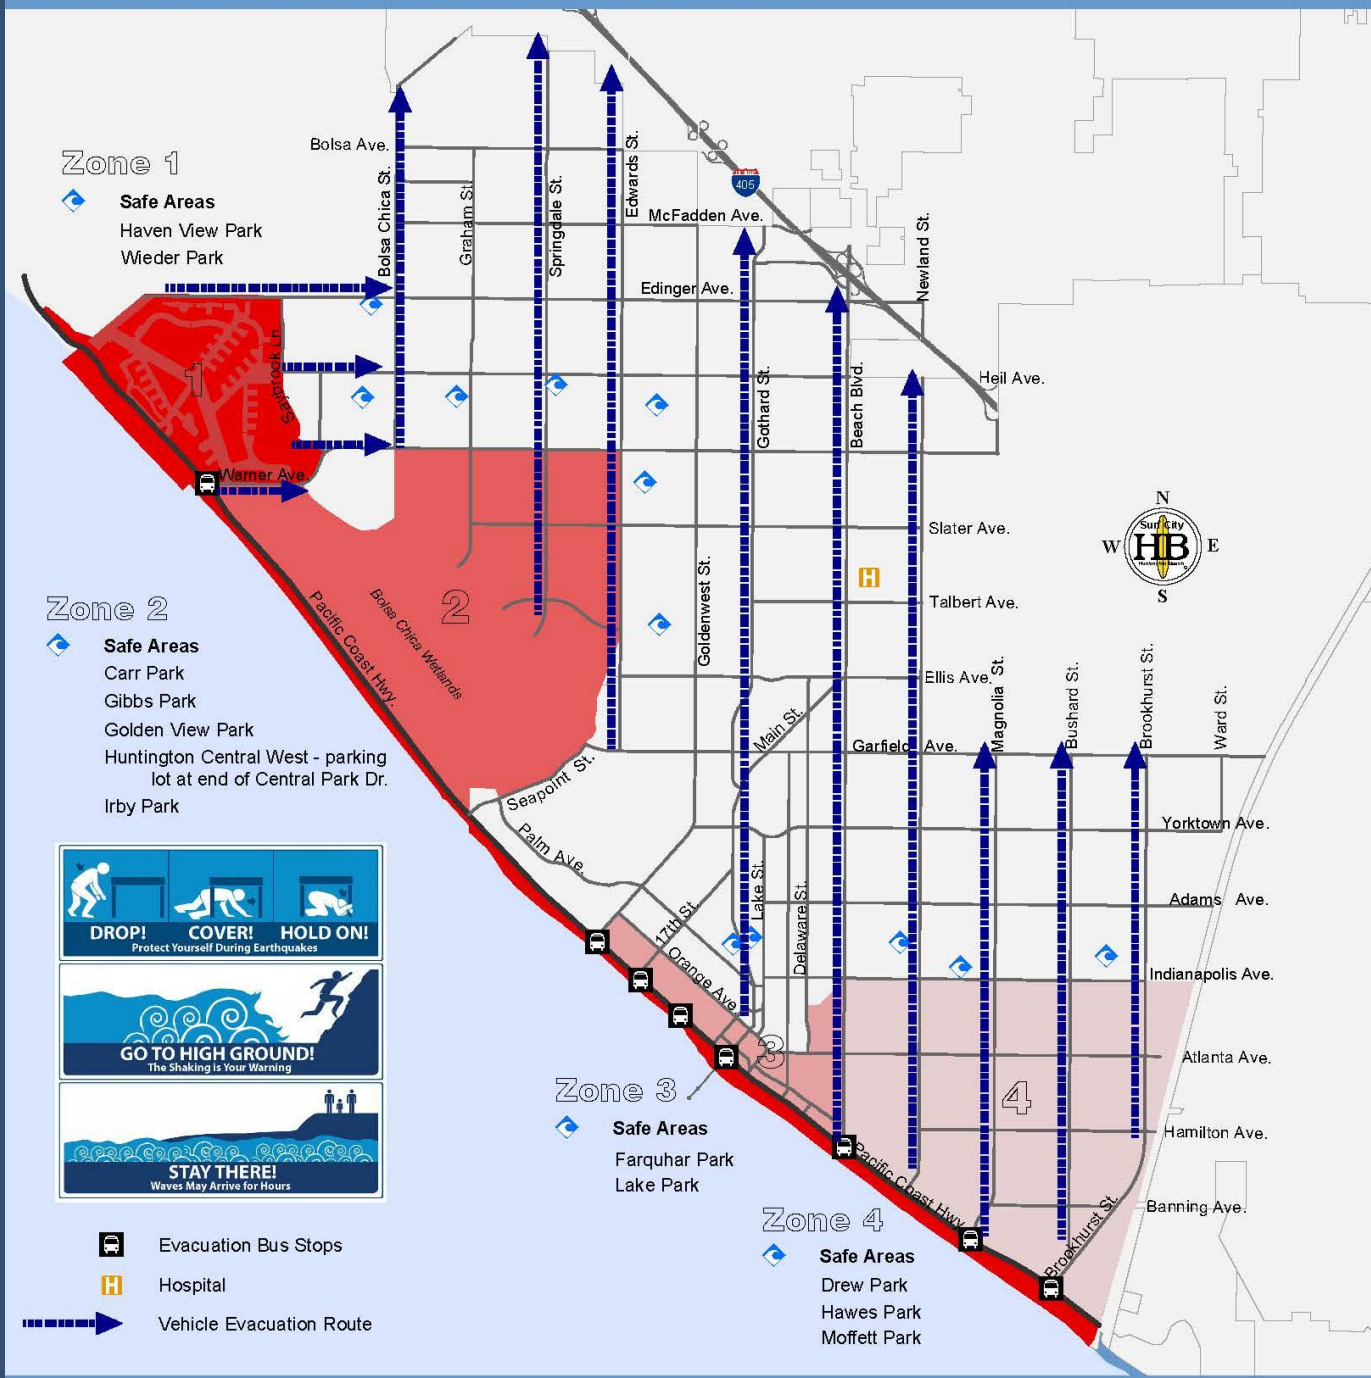

Tsunami Evacuation Routes

Zone 1

- Safe Areas
 - Haven View Park
 - Wieder Park

Zone 2

- Safe Areas
 - Carr Park
 - Gibbs Park
 - Golden View Park
 - Huntington Central West - parking lot at end of Central Park Dr.
 - Irby Park

Zone 3

- Safe Areas
 - Farquhar Park
 - Lake Park

Zone 4

- Safe Areas
 - Drew Park
 - Hawes Park
 - Moffett Park

- Evacuation Bus Stops
- Hospital
- Vehicle Evacuation Route