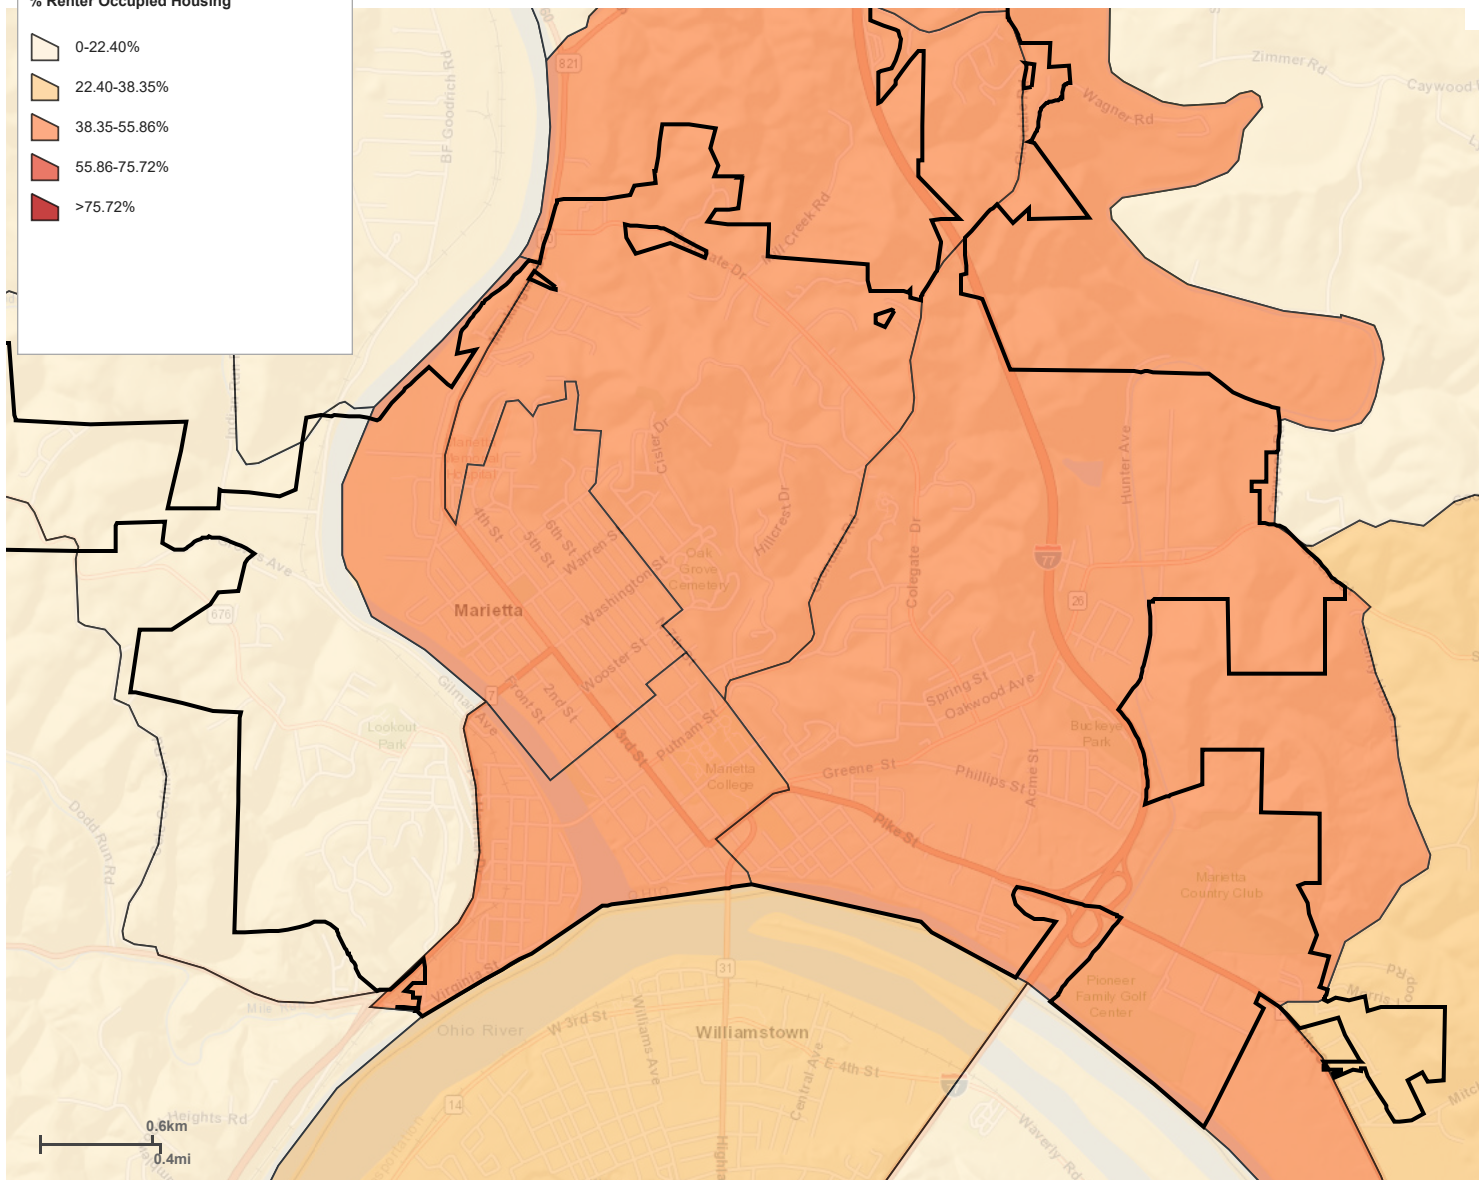

Map Legend

% Renter Occupied Housing

- 0-22.40%
- 22.40-38.35%
- 38.35-55.86%
- 55.86-75.72%
- >75.72%

0.6km
0.4mi