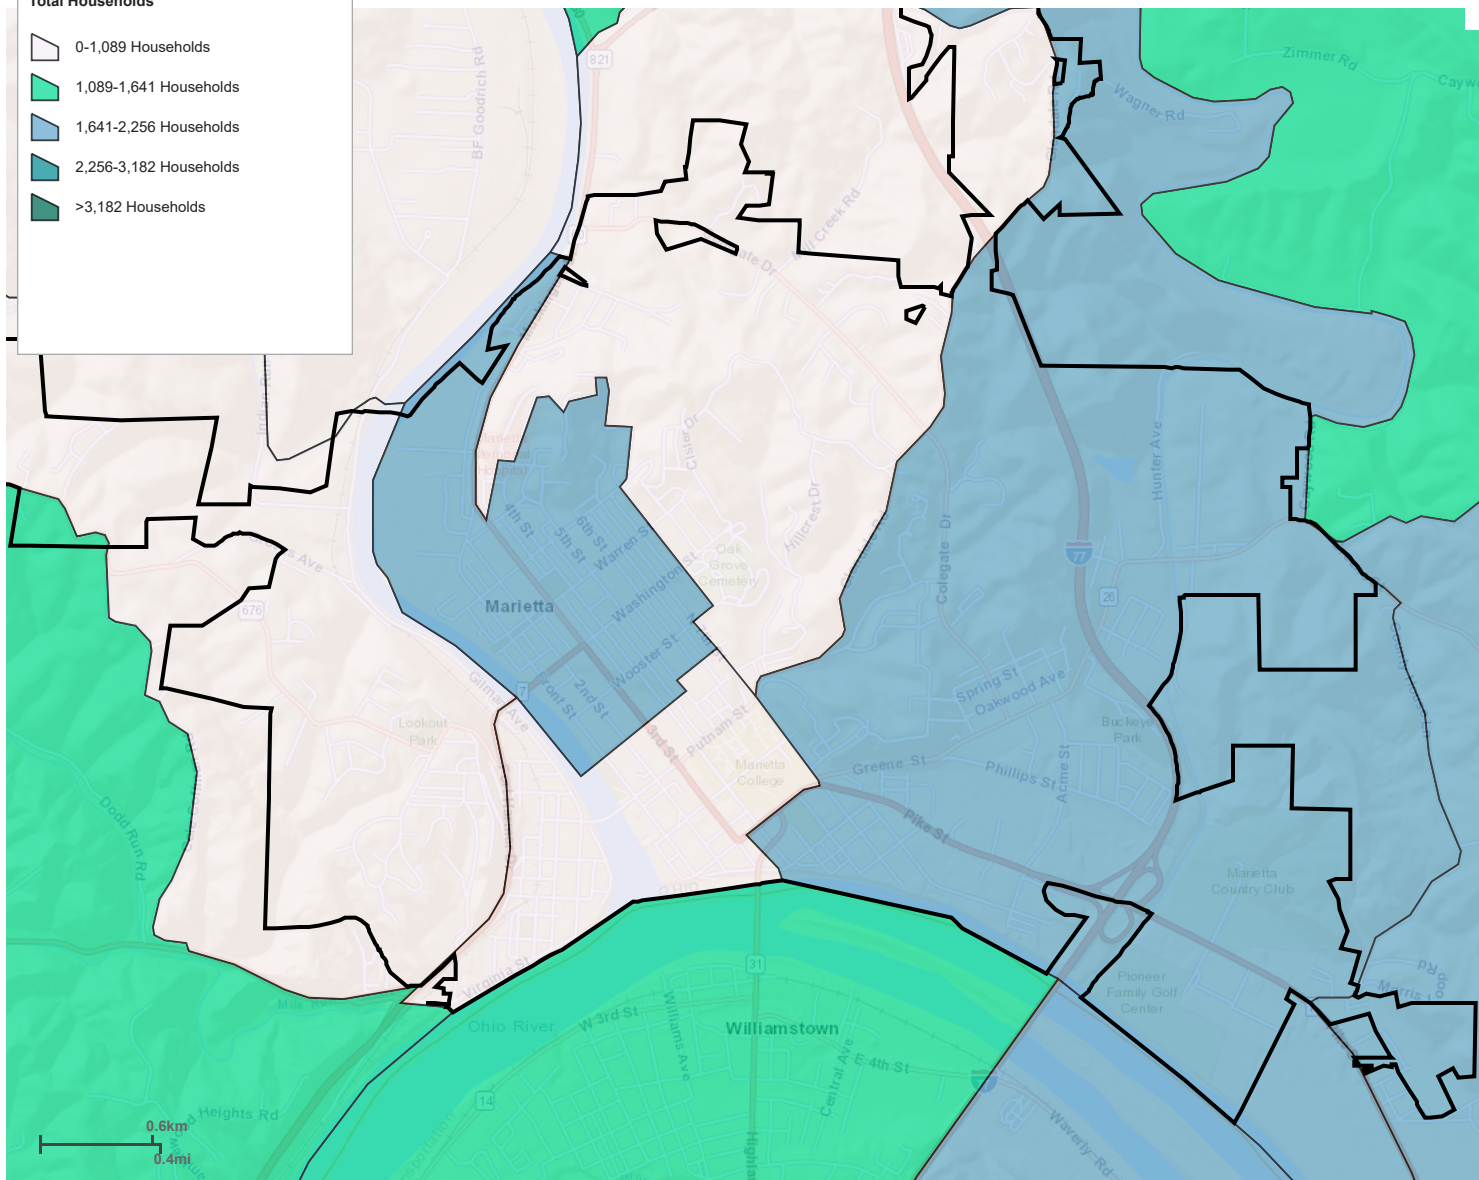

Map Legend

Total Households

- 0-1,089 Households
- 1,089-1,641 Households
- 1,641-2,256 Households
- 2,256-3,182 Households
- >3,182 Households

0.6km  
0.4mi