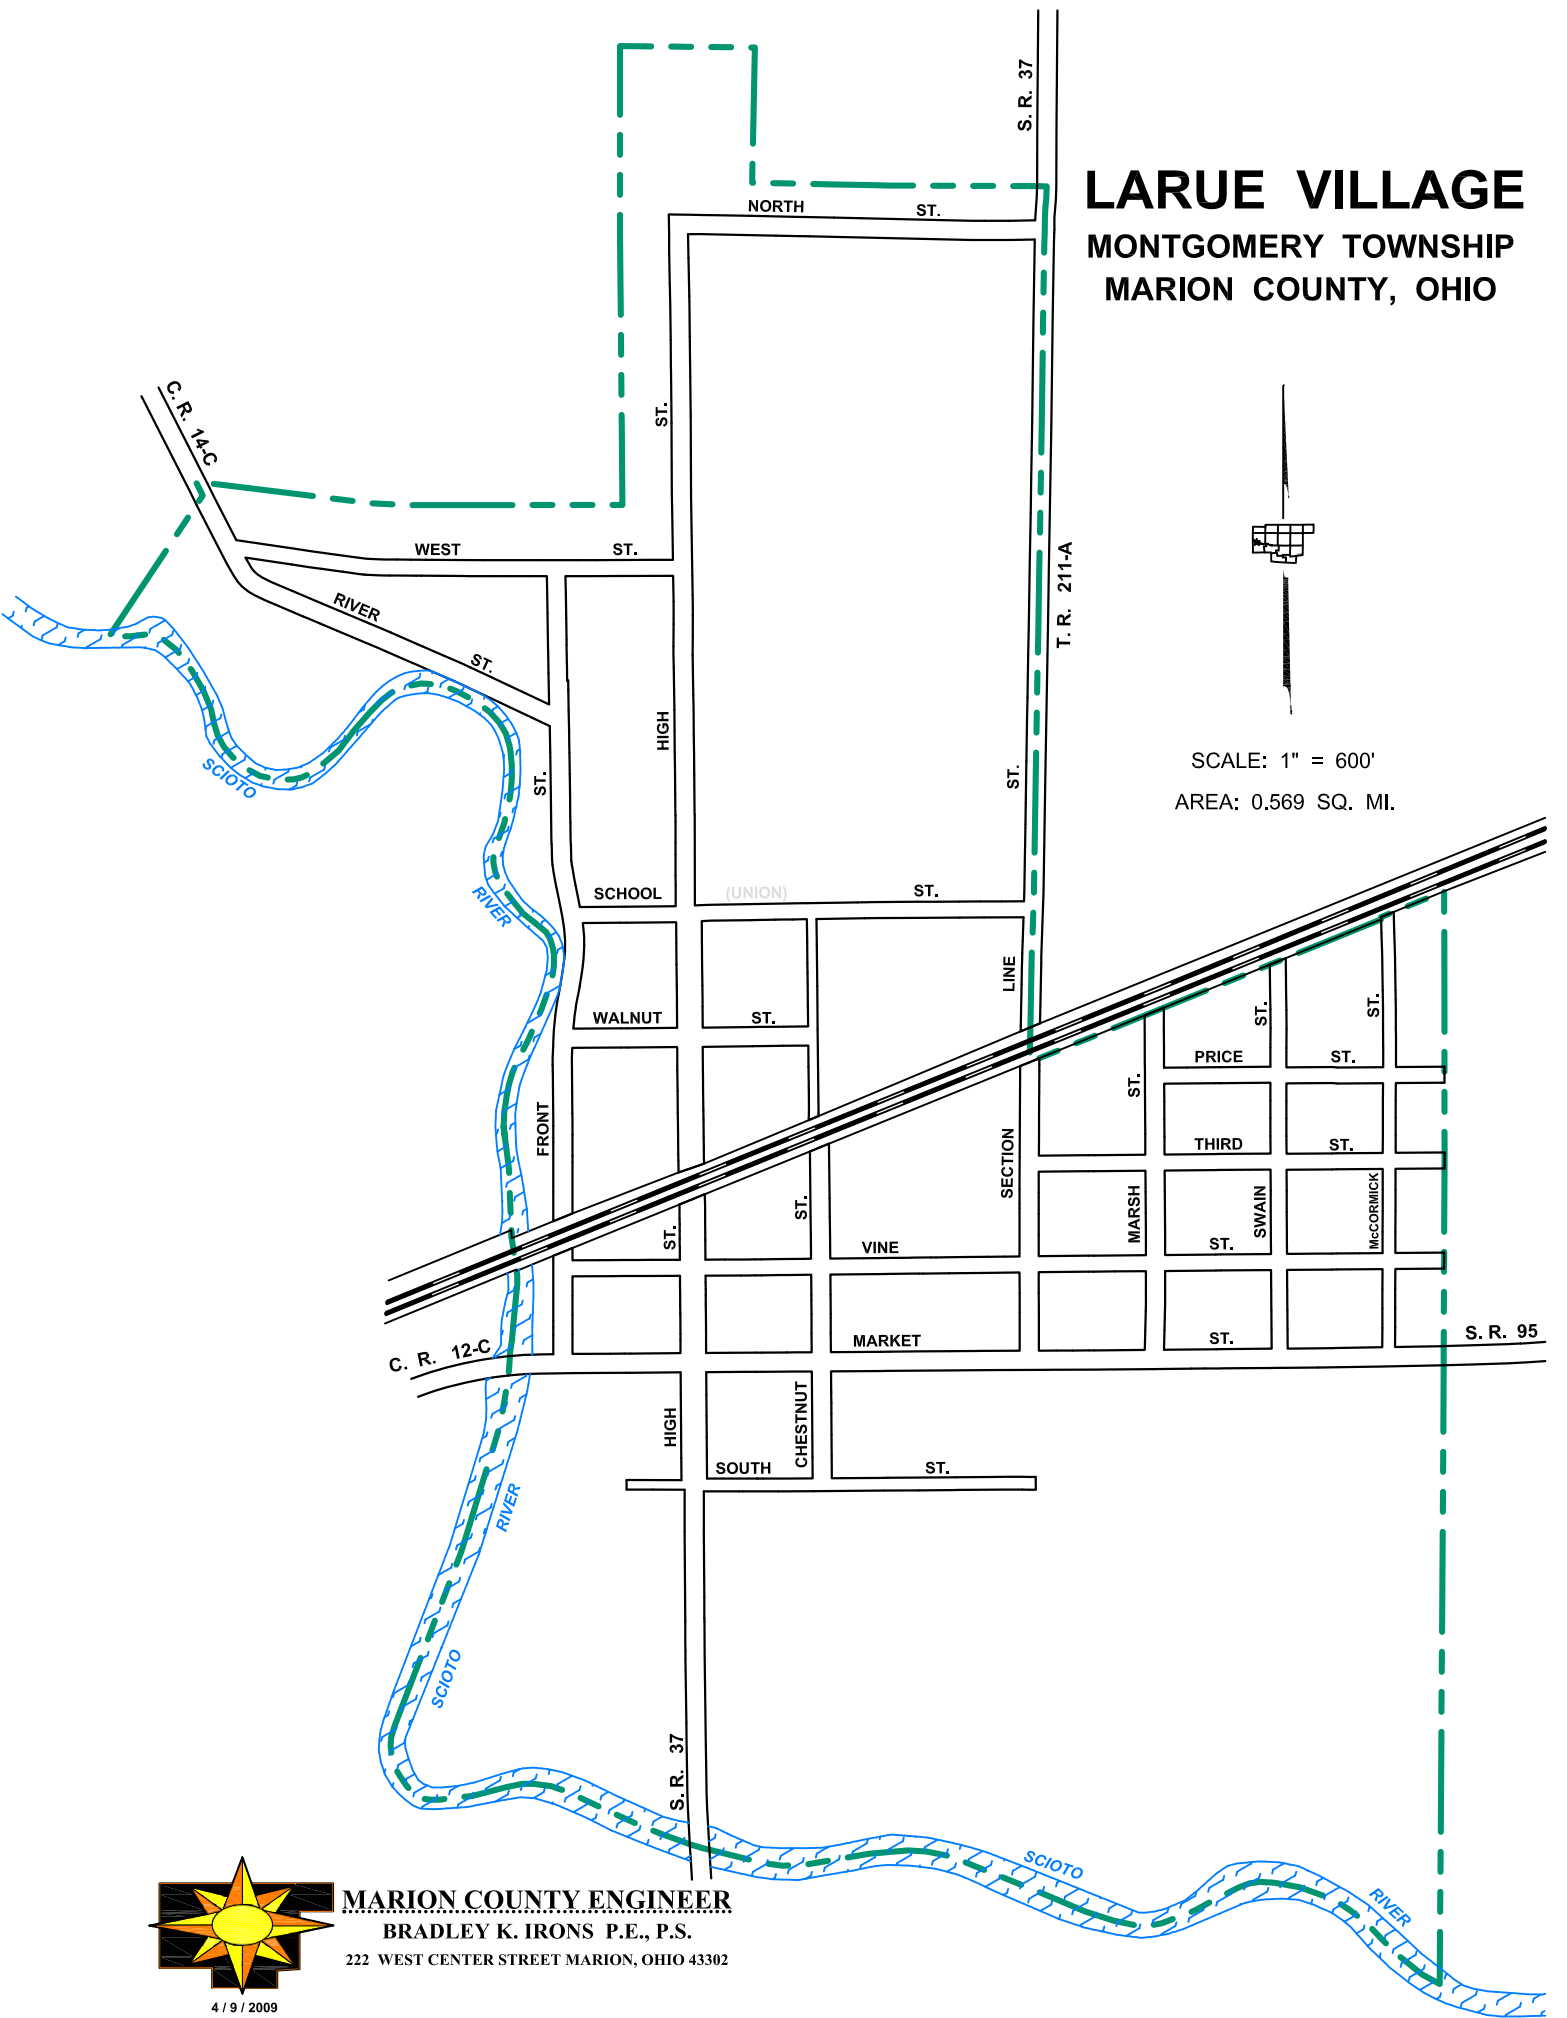

LARUE VILLAGE

MONTGOMERY TOWNSHIP

MARION COUNTY, OHIO

SCALE: 1" = 600'
 AREA: 0.569 SQ. MI.

MARION COUNTY ENGINEER
BRADLEY K. IRONS P.E., P.S.
 222 WEST CENTER STREET MARION, OHIO 43302