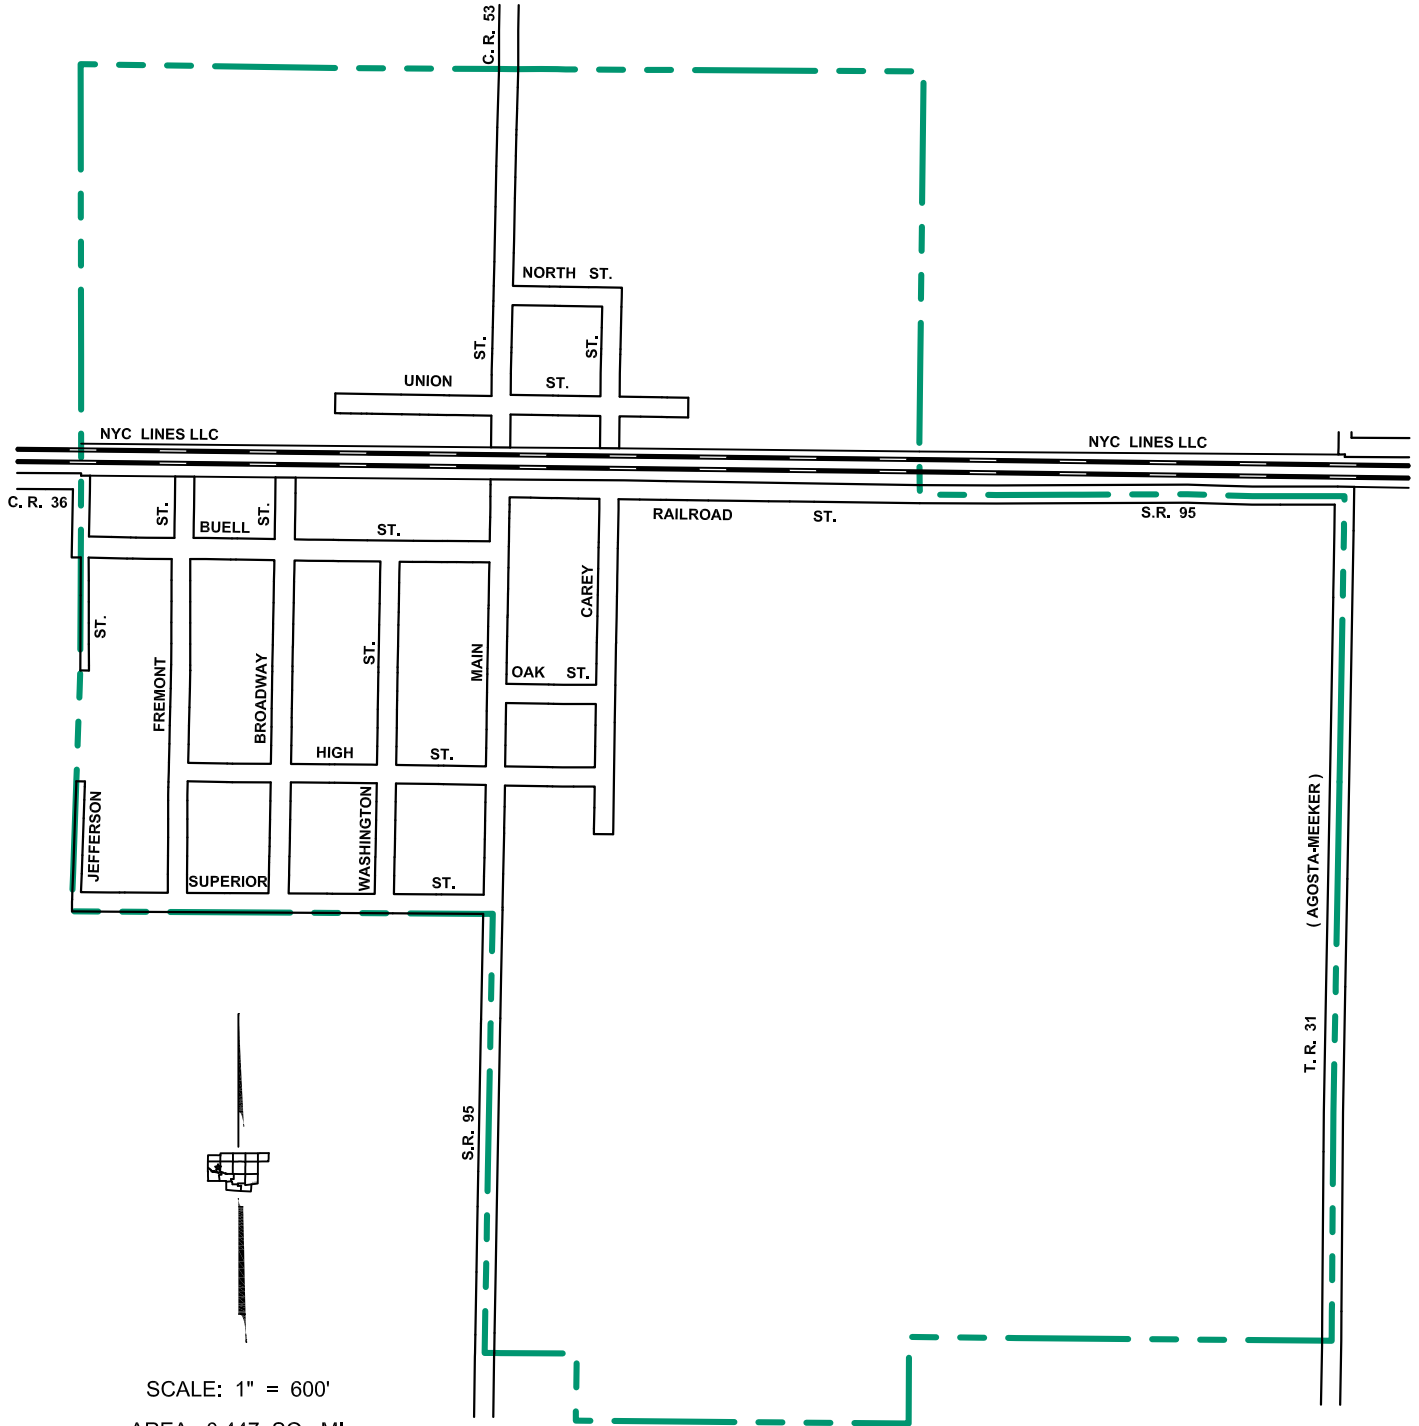

# NEW BLOOMINGTON VILLAGE

MONTGOMERY TOWNSHIP

MARION COUNTY, OHIO

SCALE: 1" = 600'  
AREA: 0.447 SQ. MI.

MARION COUNTY ENGINEER

BRADLEY K. IRONS P.E., P.S.

222 WEST CENTER STREET MARION, OHIO 43302

4 / 9 / 2009